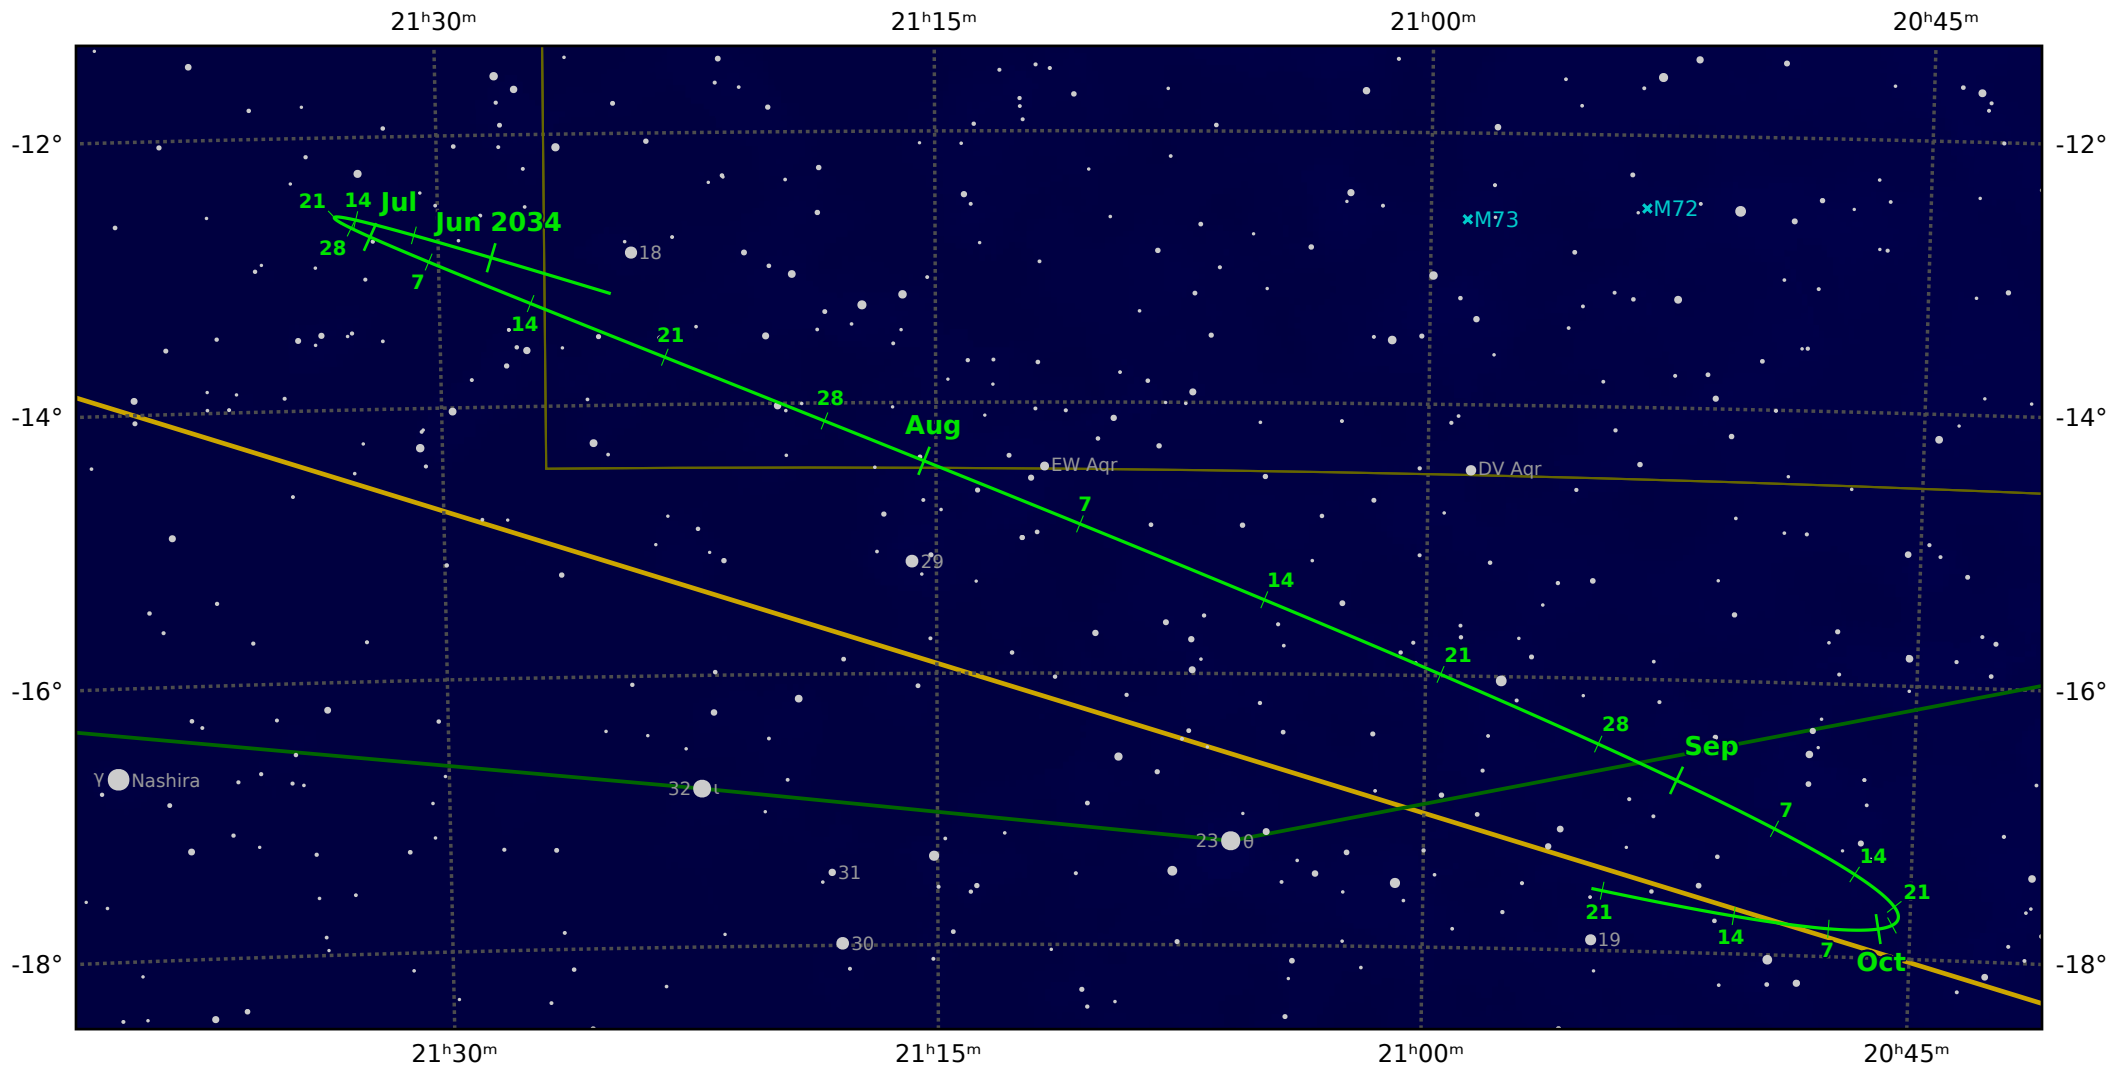

The path of Asteroid 16 Psyche around opposition on 8 Aug 2034

© Dominic Ford 2011-2021. Downloaded from <https://in-the-sky.org>

Magnitude scale: ● 9.5 ● 9.0 ● 8.5 ● 8.0 ● 7.5 ● 7.0 ● 6.5 ● 6.0 ● 5.5 ● 5.0 ● 4.5 ● 4.0 ● 3.5

— Ecliptic Plane