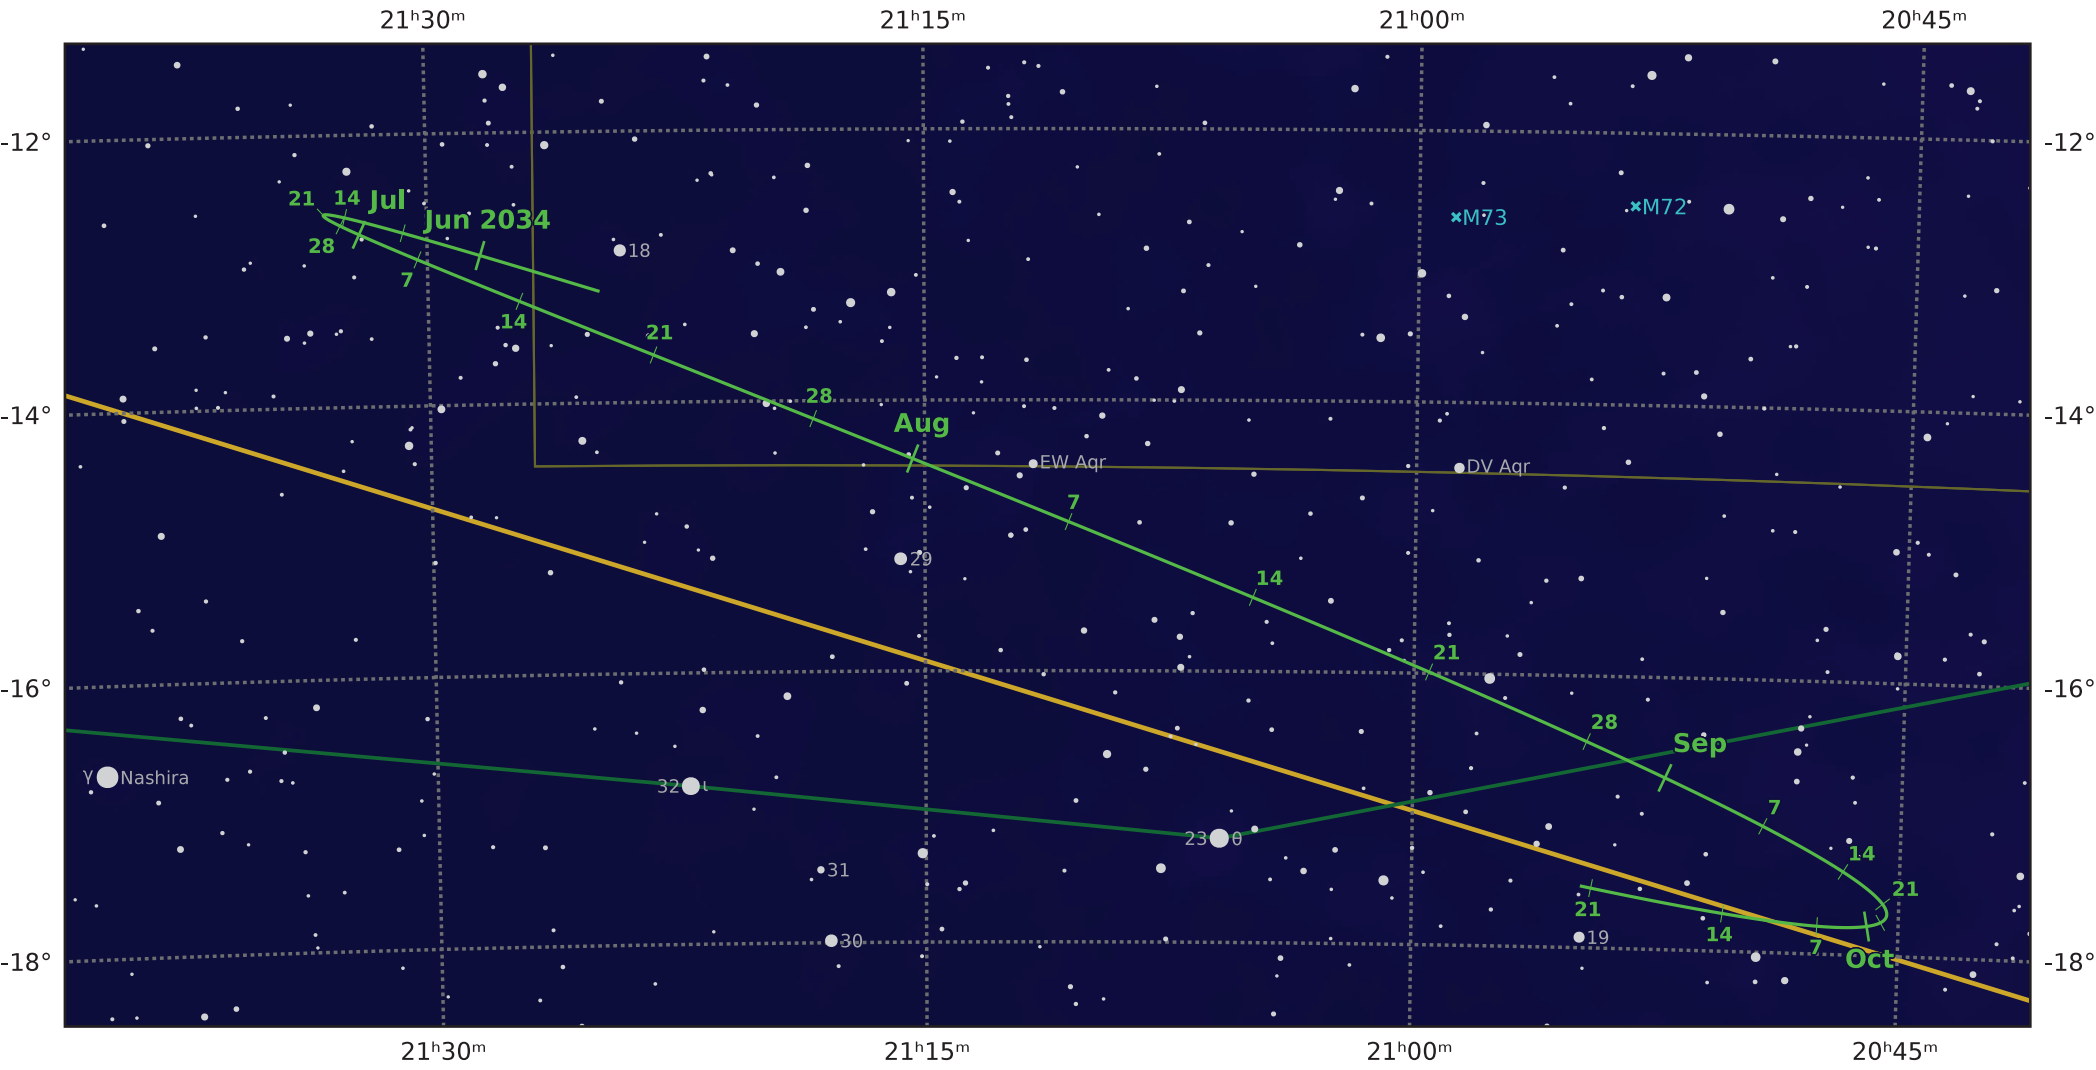

# The path of Asteroid 16 Psyche around opposition on 8 Aug 2034

© Dominic Ford 2011-2021. Downloaded from <https://in-the-sky.org>

Magnitude scale:    9.5    9.0    8.5    8.0    7.5    7.0    6.5    6.0    5.5    5.0    4.5    4.0    3.5

— Ecliptic Plane