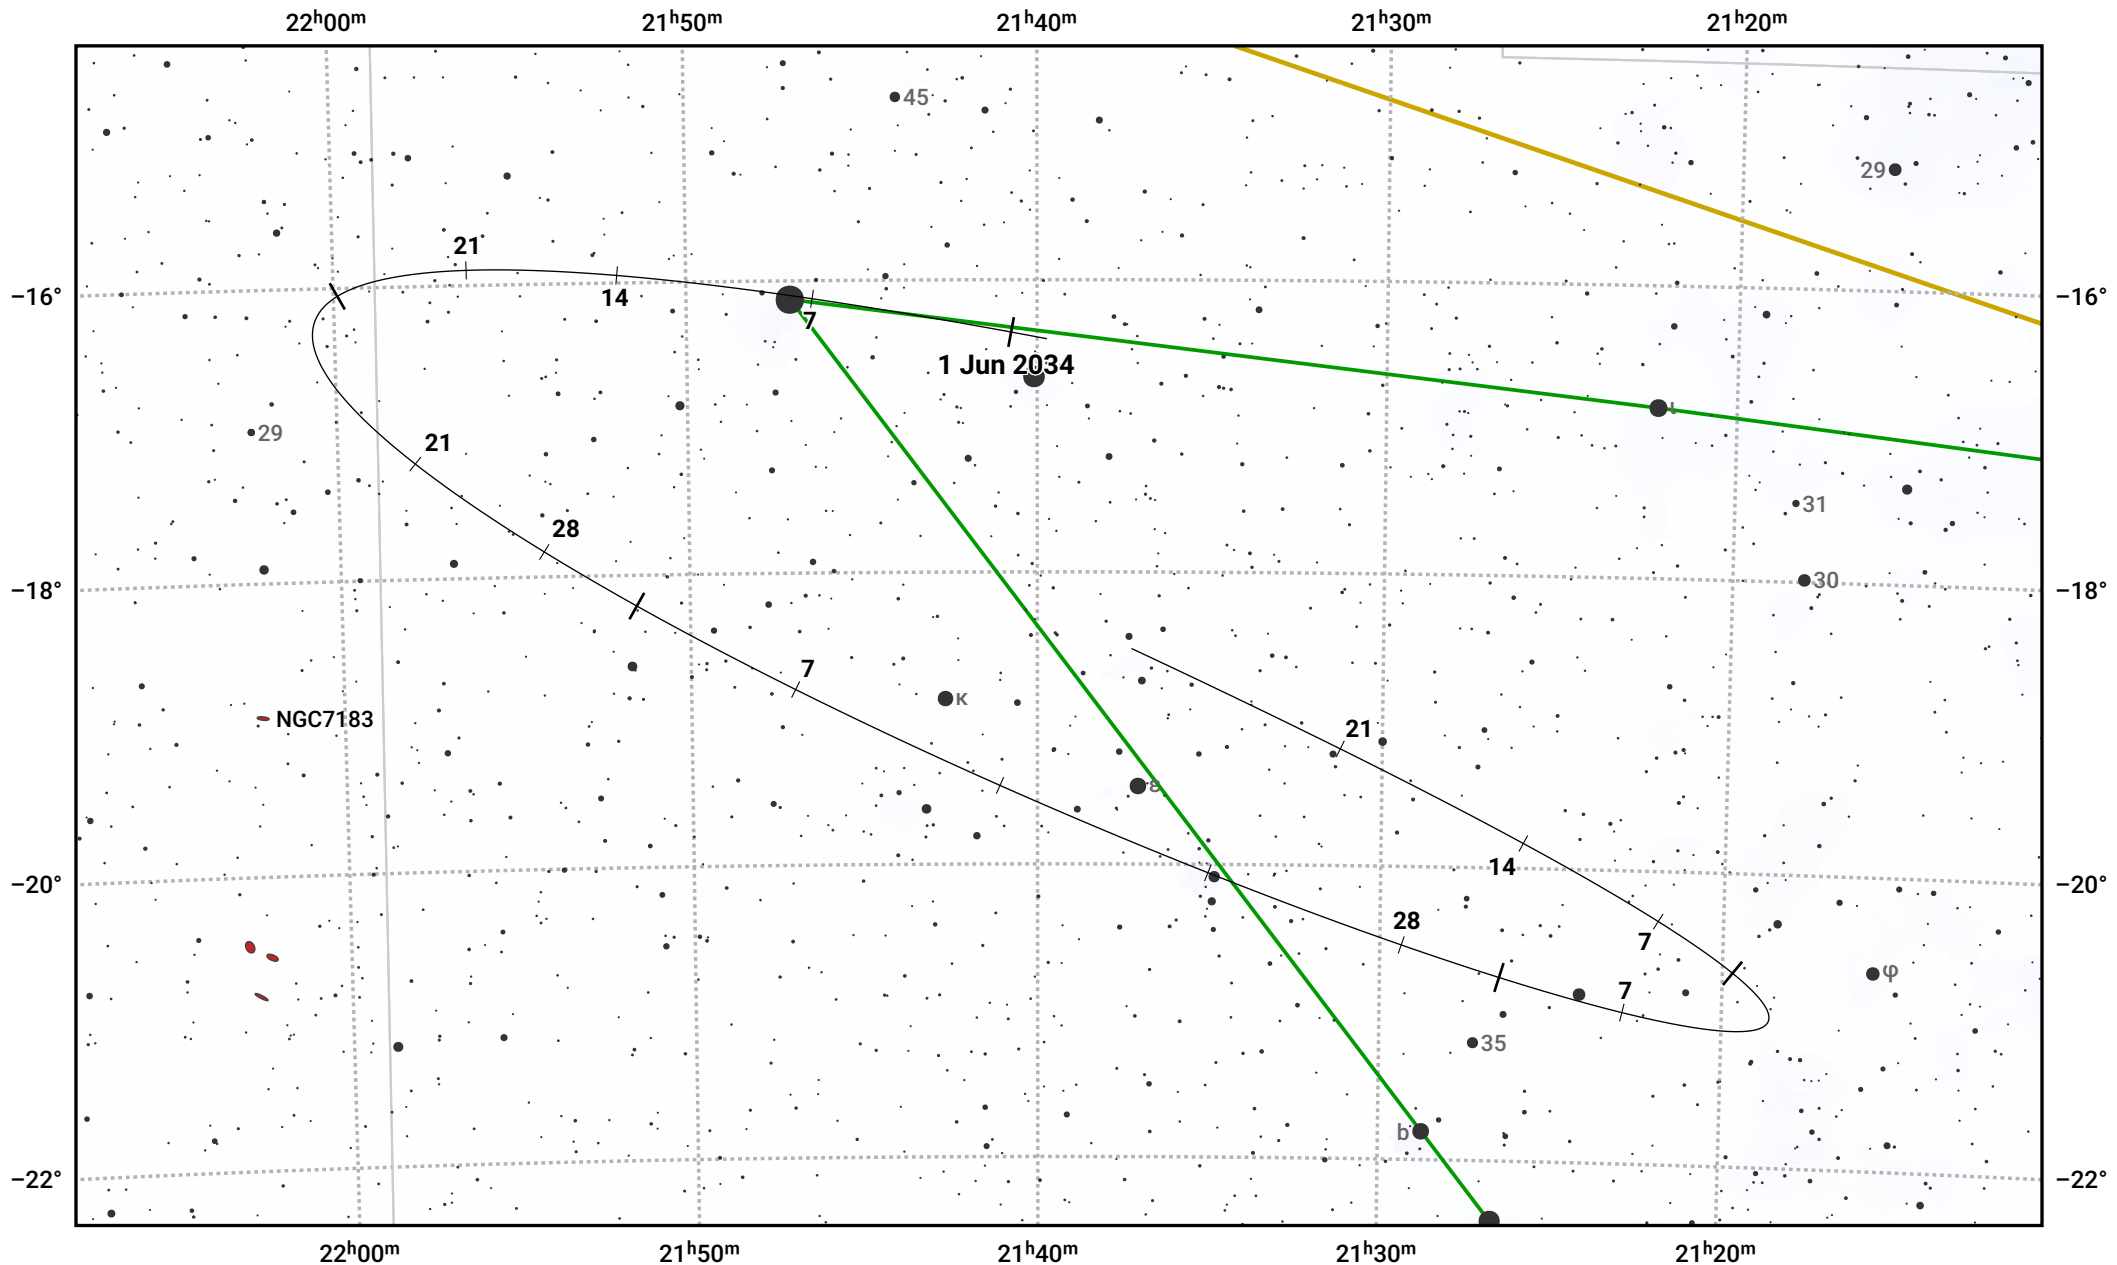

The path of Asteroid 21 Lutetia around opposition on 14 Aug 2034

© Dominic Ford 2011–2024. Date markers placed at midnight UTC. Downloaded from <https://in-the-sky.org>

Magnitude scale: 11.0 10.0 9.0 8.0 7.0 6.0 5.0 4.0 3.0 2.0

— Ecliptic Plane

Galaxy Bright nebula Open cluster Globular cluster

Date	Mag	Phase
2034 Jun 1	11.3	94%
2034 Jul 1	10.6	97%
2034 Jul 13	10.3	98%
2034 Aug 1	9.7	100%
2034 Sep 1	9.9	99%
2034 Oct 1	10.7	96%