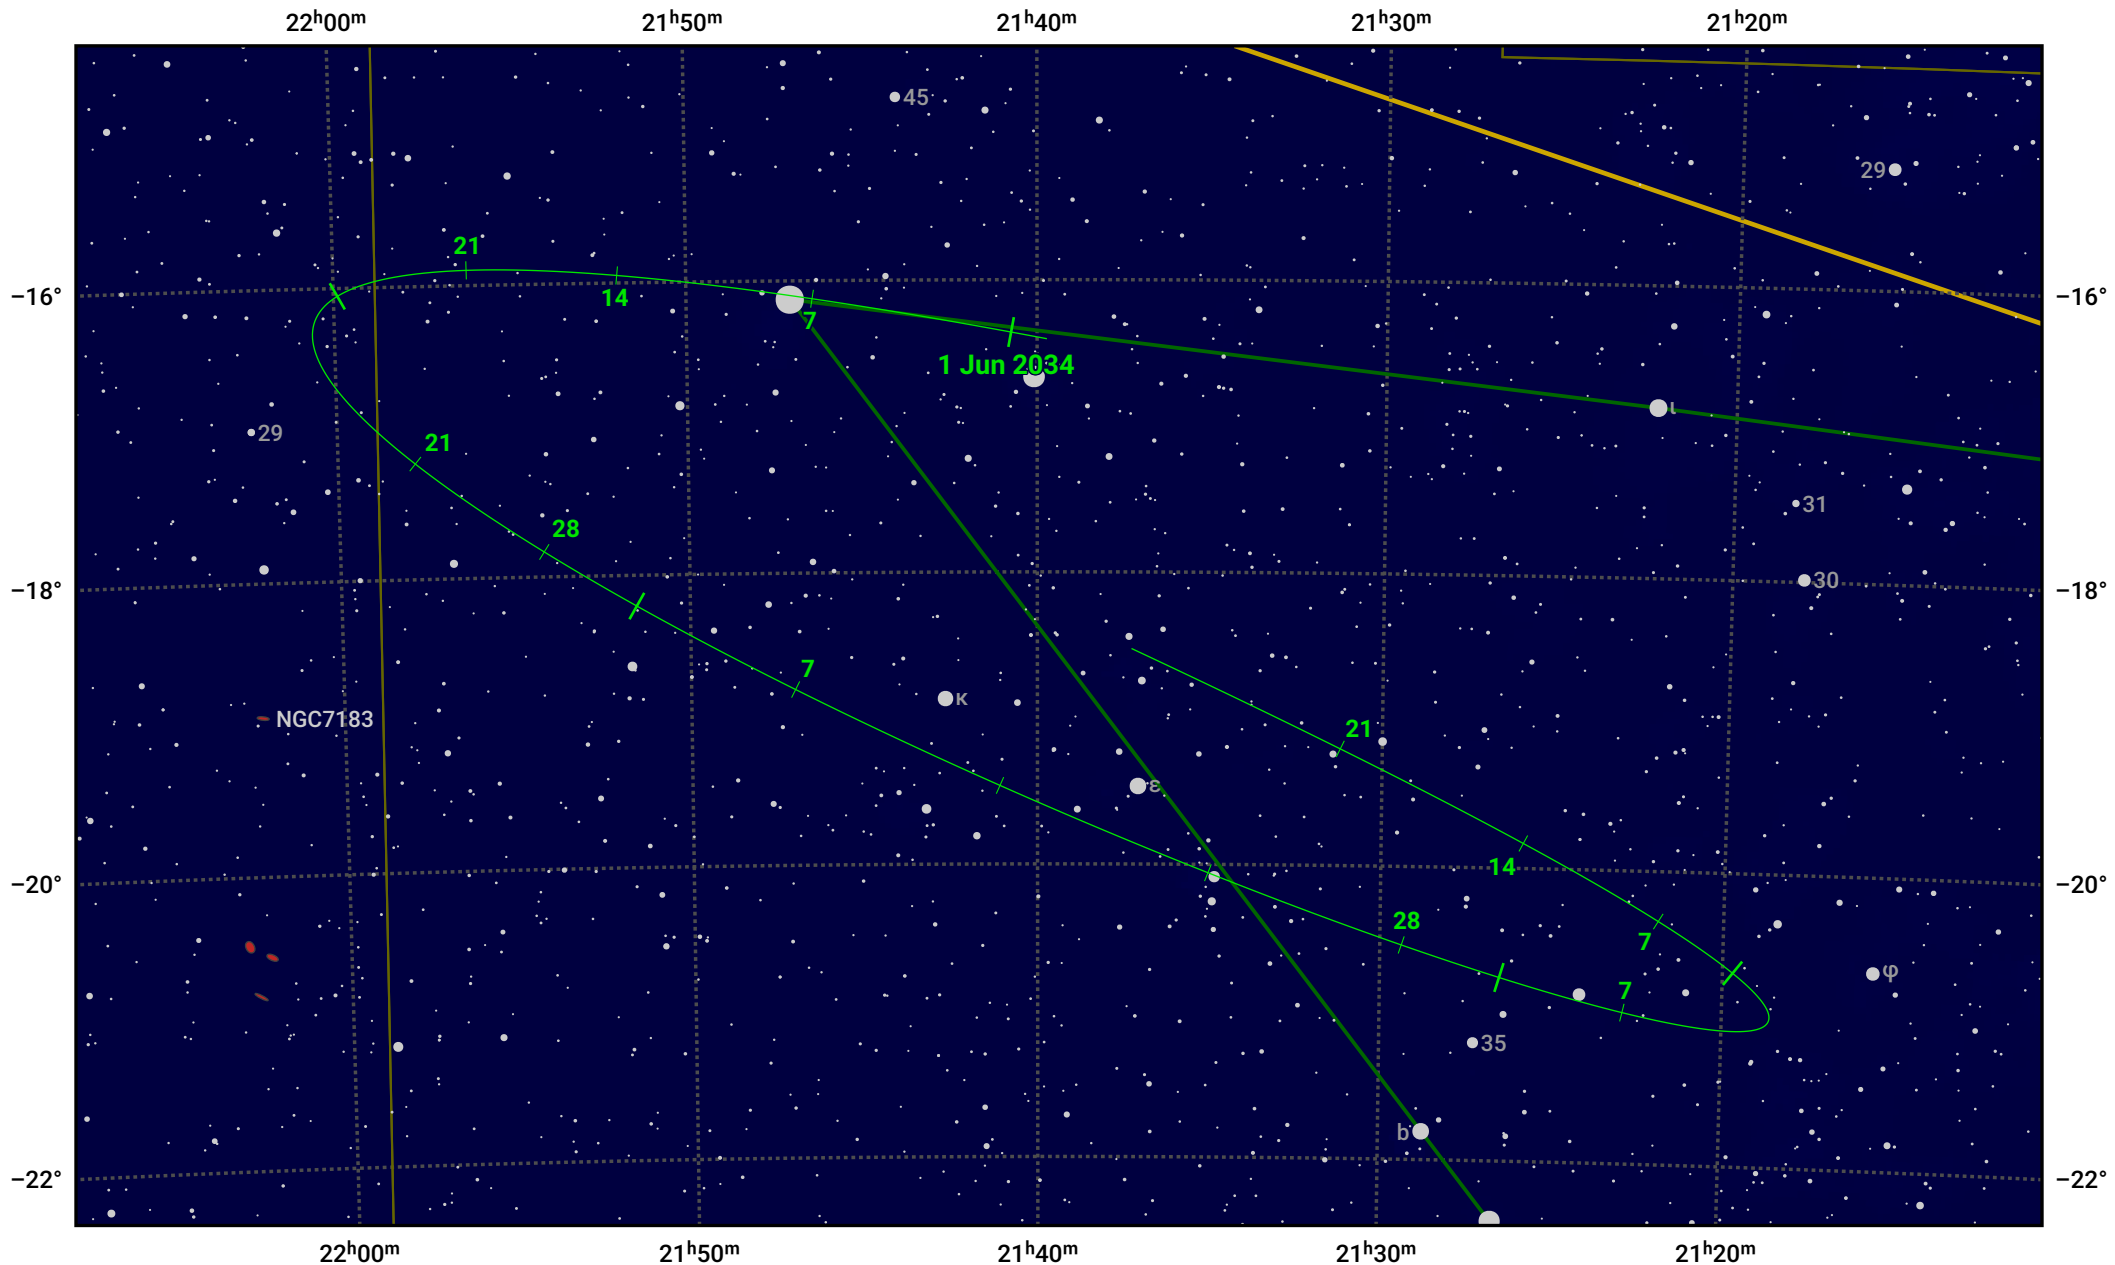

The path of Asteroid 21 Lutetia around opposition on 14 Aug 2034

© Dominic Ford 2011–2024. Date markers placed at midnight UTC. Downloaded from <https://in-the-sky.org>

Magnitude scale: 11.0 10.0 9.0 8.0 7.0 6.0 5.0 4.0 3.0 2.0

— Ecliptic Plane

Galaxy Bright nebula Open cluster Globular cluster

Date	Mag	Phase
2034 Jun 1	11.3	94%
2034 Jul 1	10.6	97%
2034 Jul 13	10.3	98%
2034 Aug 1	9.7	100%
2034 Sep 1	9.9	99%
2034 Oct 1	10.7	96%