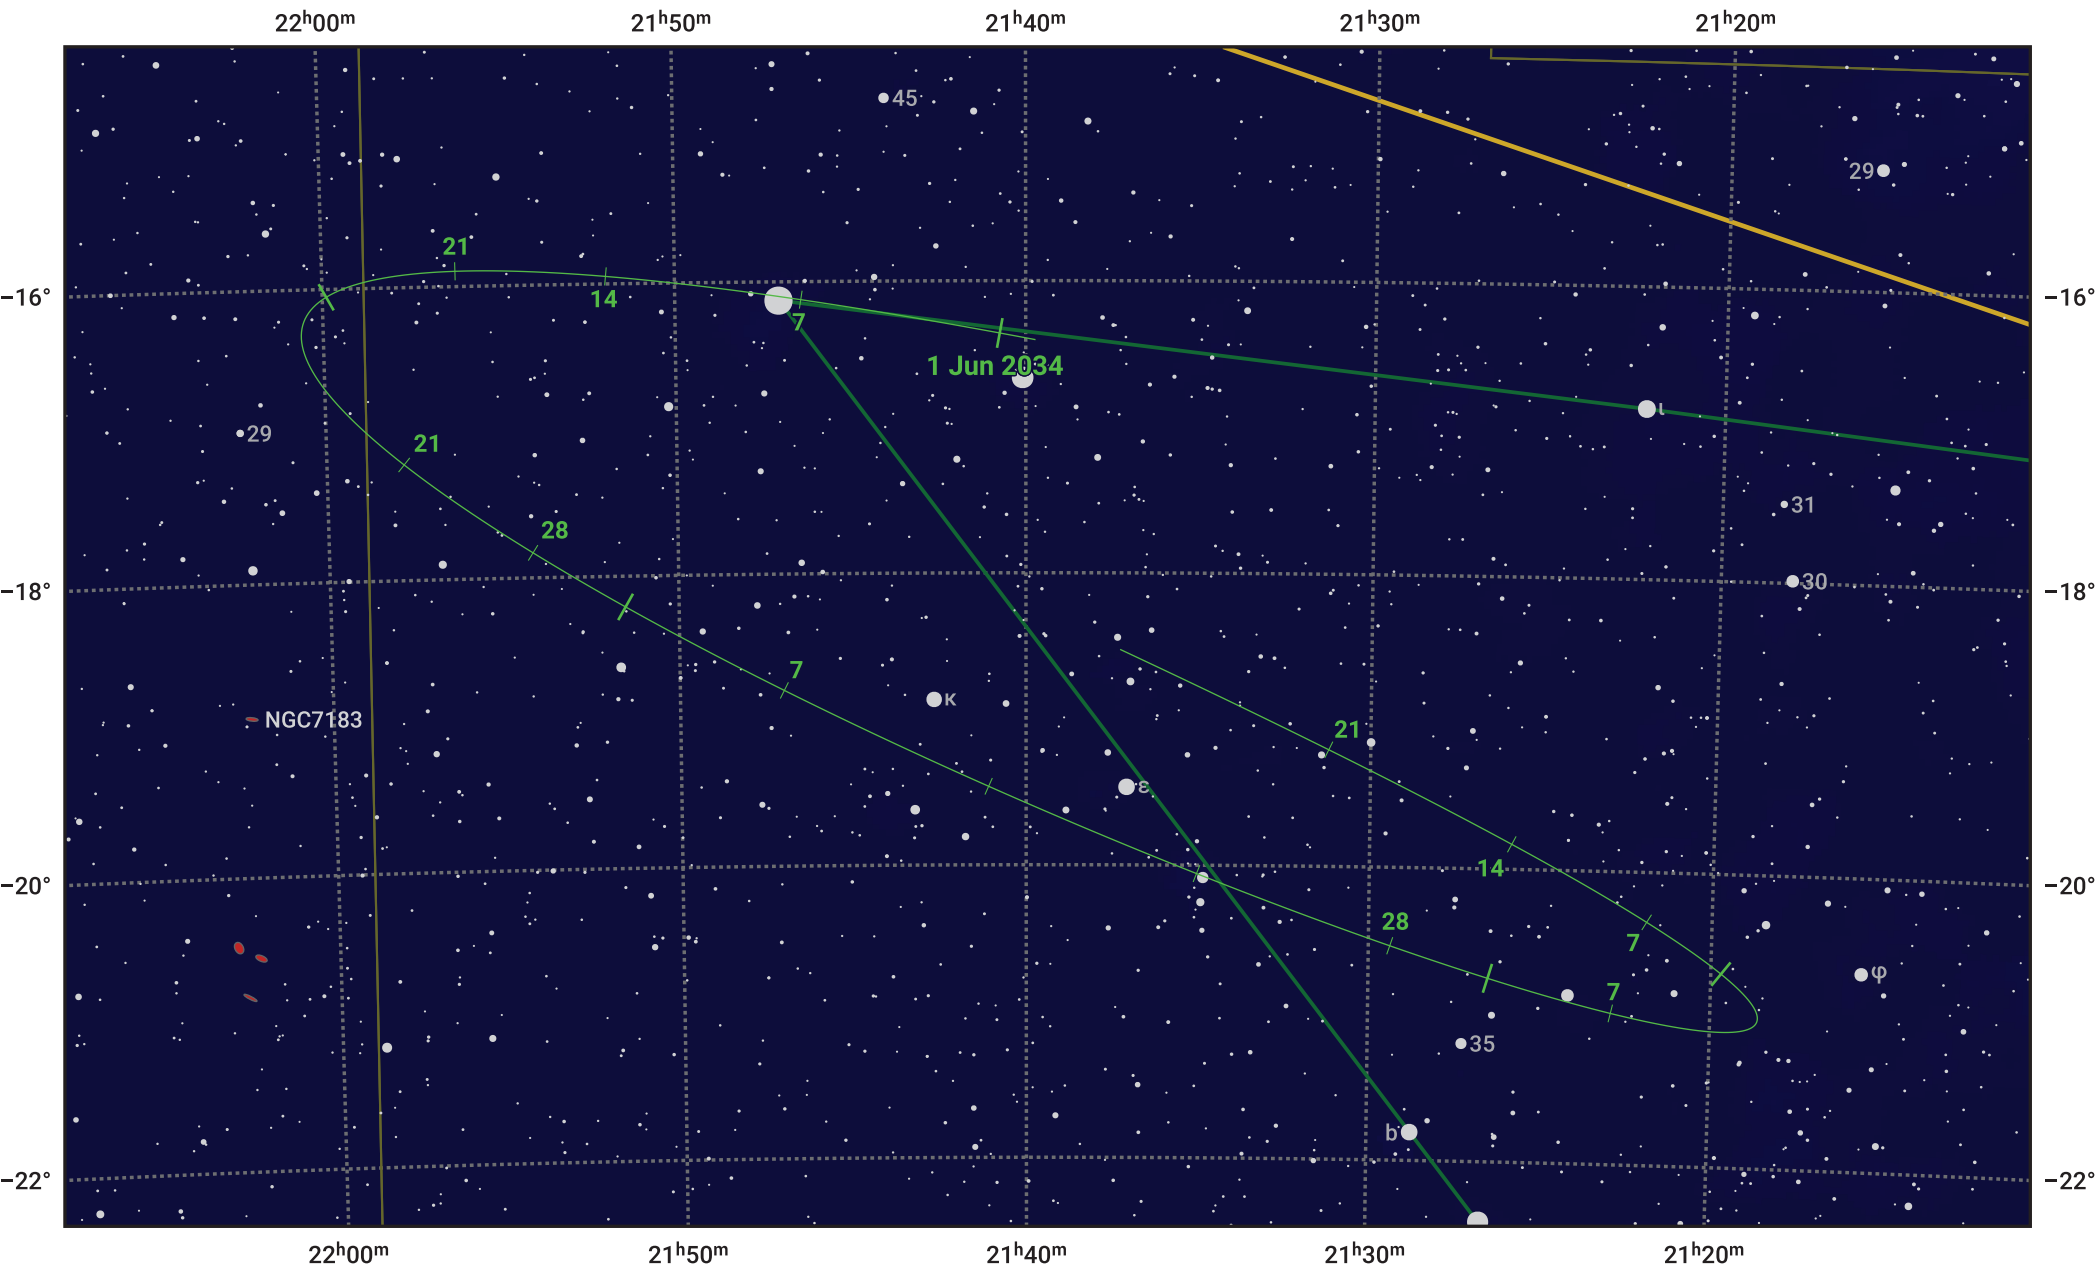

The path of Asteroid 21 Lutetia around opposition on 14 Aug 2034

© Dominic Ford 2011–2024. Date markers placed at midnight UTC. Downloaded from <https://in-the-sky.org>

Magnitude scale: 11.0 10.0 9.0 8.0 7.0 6.0 5.0 4.0 3.0 2.0

— Ecliptic Plane

- Galaxy
- Bright nebula
- Open cluster
- Globular cluster

Date	Mag	Phase
2034 Jun 1	11.3	94%
2034 Jul 1	10.6	97%
2034 Jul 13	10.3	98%
2034 Aug 1	9.7	100%
2034 Sep 1	9.9	99%
2034 Oct 1	10.7	96%