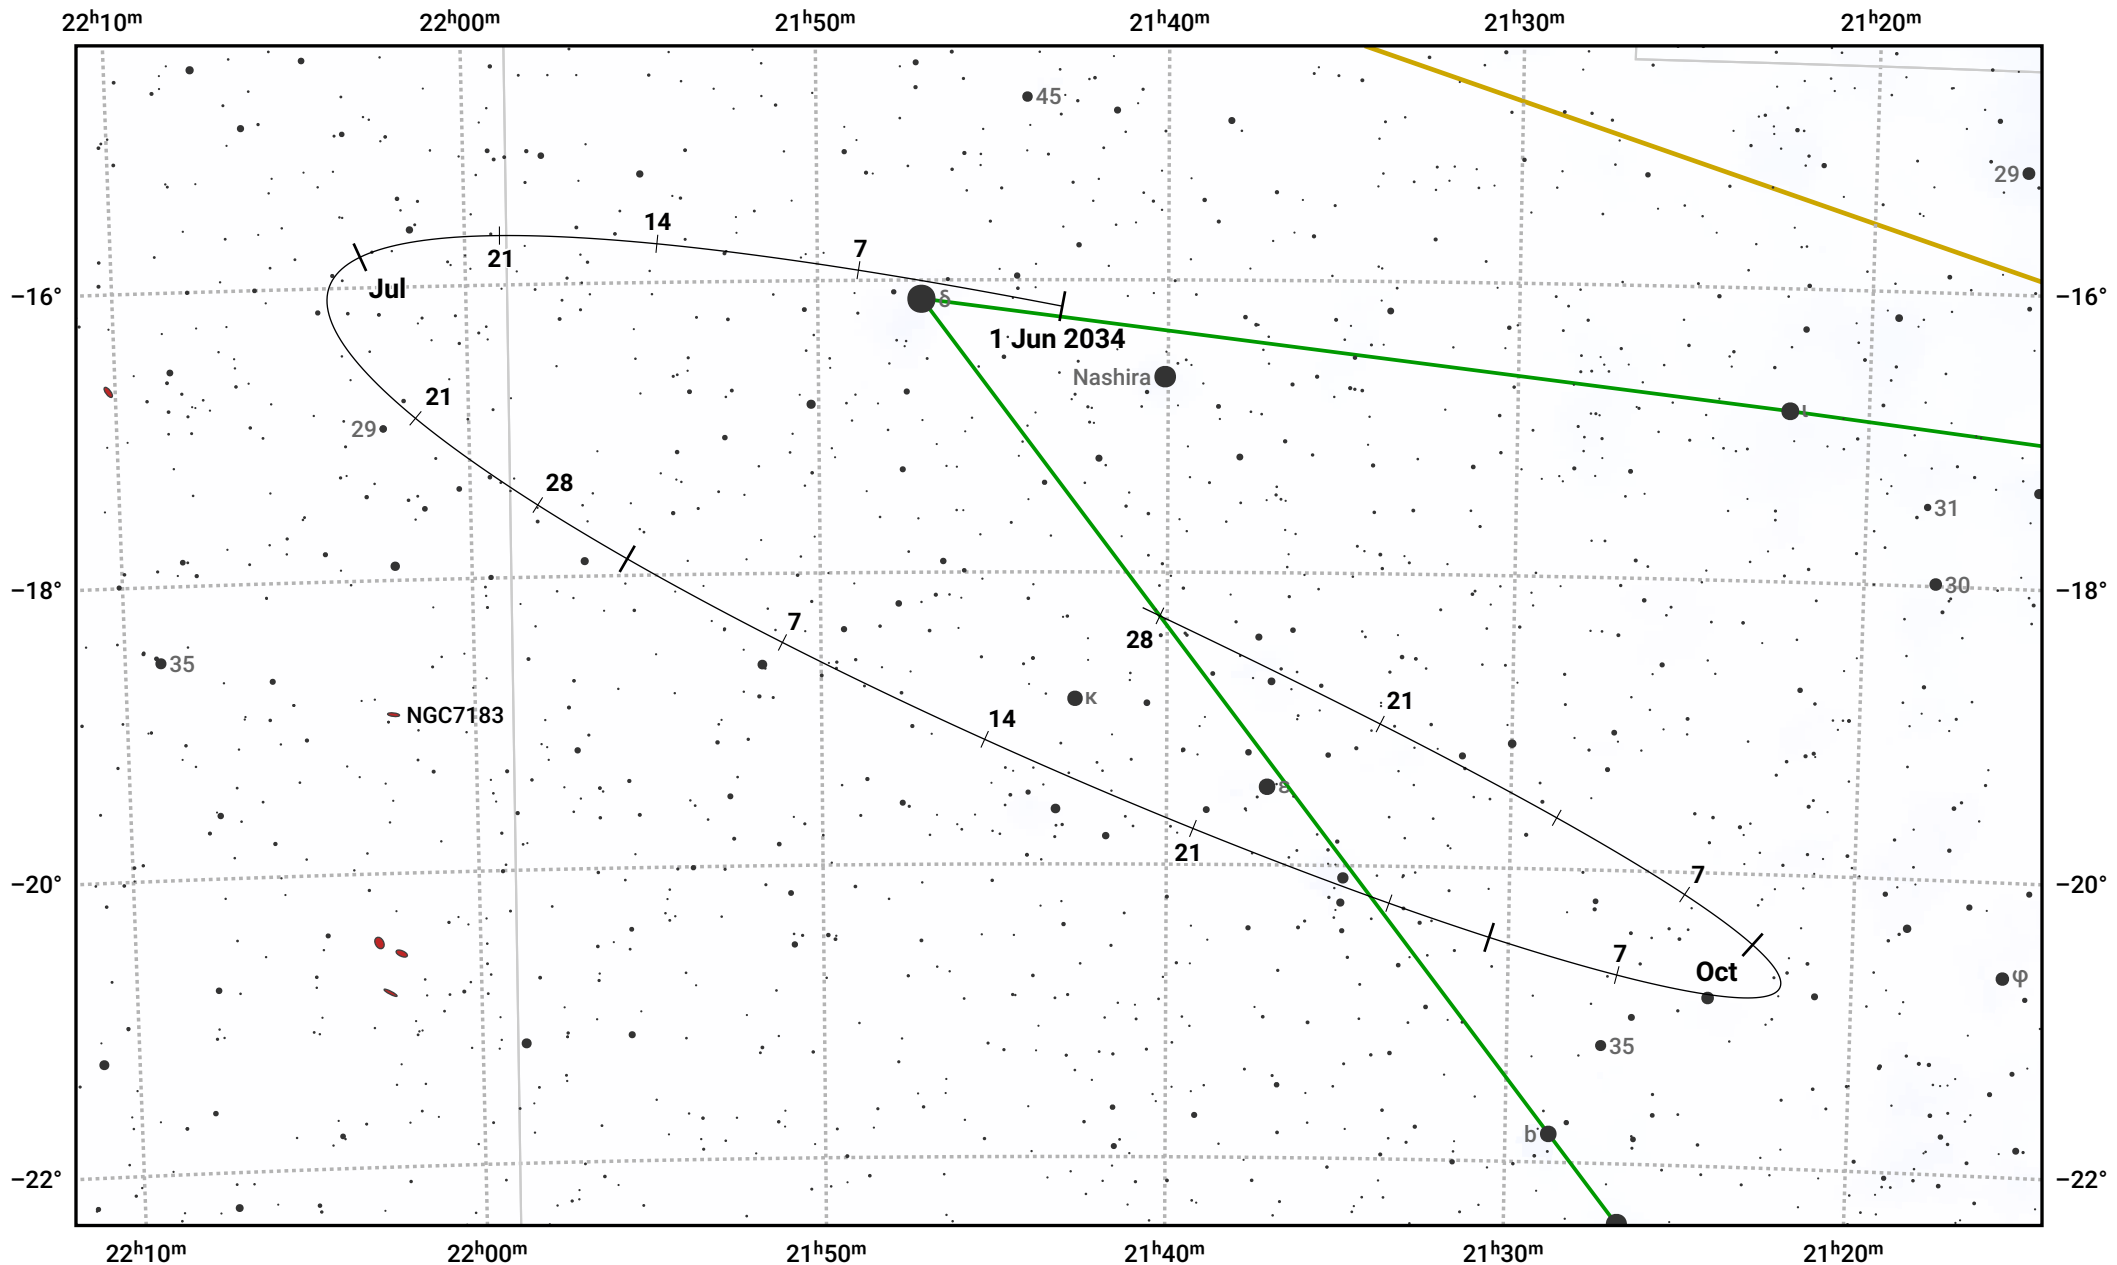

# The path of Asteroid 21 Lutetia around opposition on 15 Aug 2034

© Dominic Ford 2011–2024. Date markers placed at midnight UTC. Downloaded from <https://in-the-sky.org>

Magnitude scale: 11.0 10.0 9.0 8.0 7.0 6.0 5.0 4.0 3.0 2.0

— Ecliptic Plane

Galaxy    Bright nebula    Open cluster    Globular cluster

Date	Mag	Phase
2034 Jun 1	11.3	94%
2034 Jul 1	10.6	96%
2034 Jul 14	10.3	98%
2034 Aug 1	9.8	99%
2034 Sep 1	9.8	99%
2034 Oct 1	10.6	96%