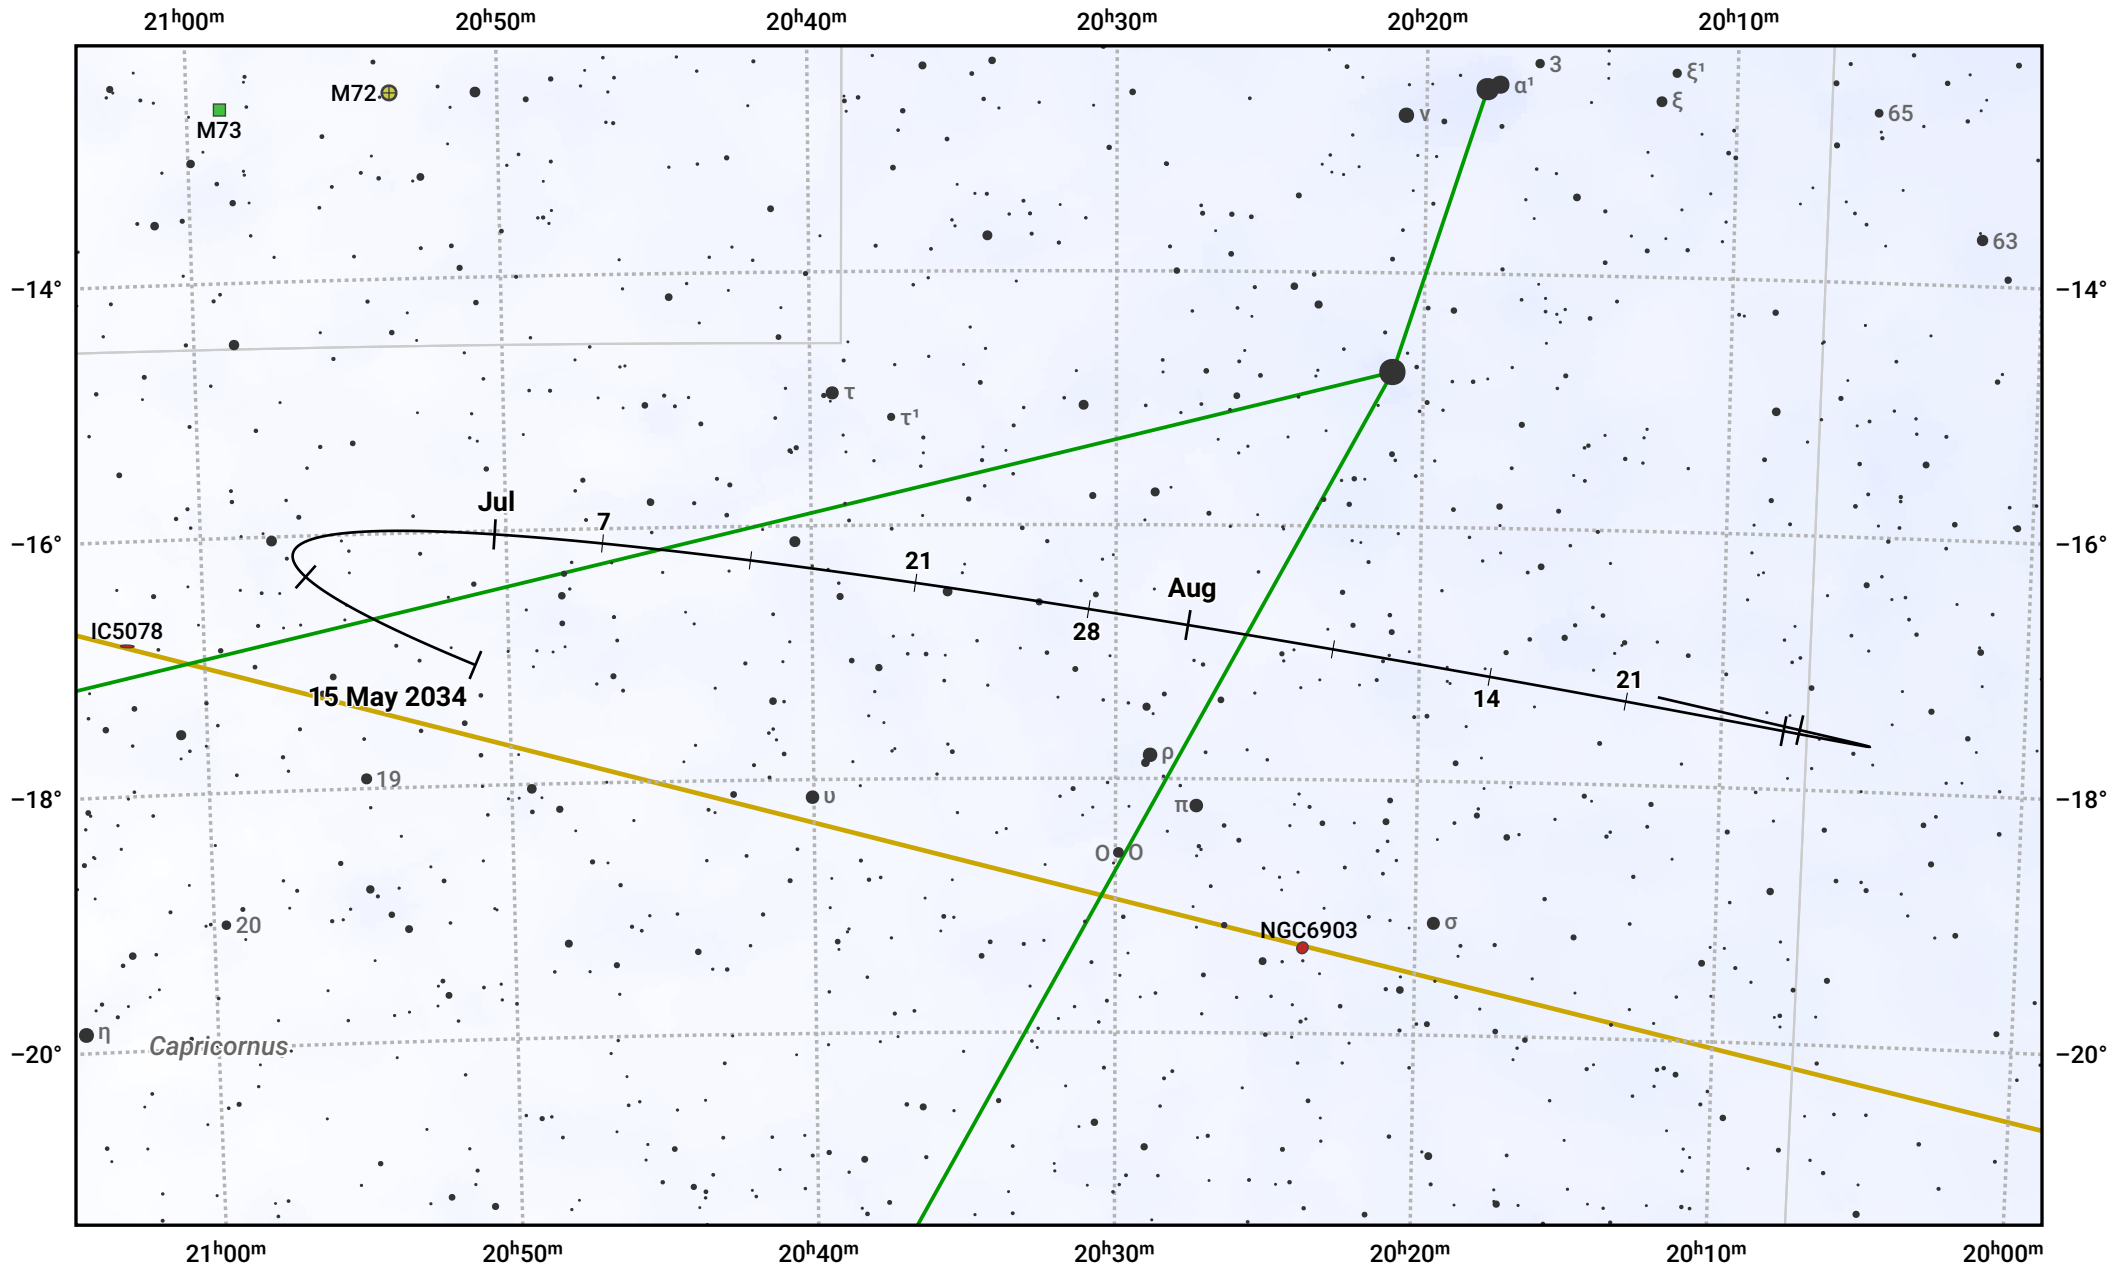

The path of Asteroid 10 Hygiea around opposition on 29 Jul 2024

© Dominic Ford 2011–2024. Date markers placed at midnight UTC. Downloaded from <https://in-the-sky.org>

Magnitude scale: · 10.0 · 9.0 · 8.0 · 7.0 · 6.0 · 5.0 · 4.0 · 3.0

— Ecliptic Plane

● Galaxy ■ Bright nebula ● Open cluster ⊕ Globular cluster

Date	Mag
2024 Jun 1	10.7
2024 Jul 1	10.2
2024 Jul 15	9.9
2024 Aug 1	9.7
2024 Sep 1	10.4
2024 Sep 28	11.0
2024 Oct 1	11.0