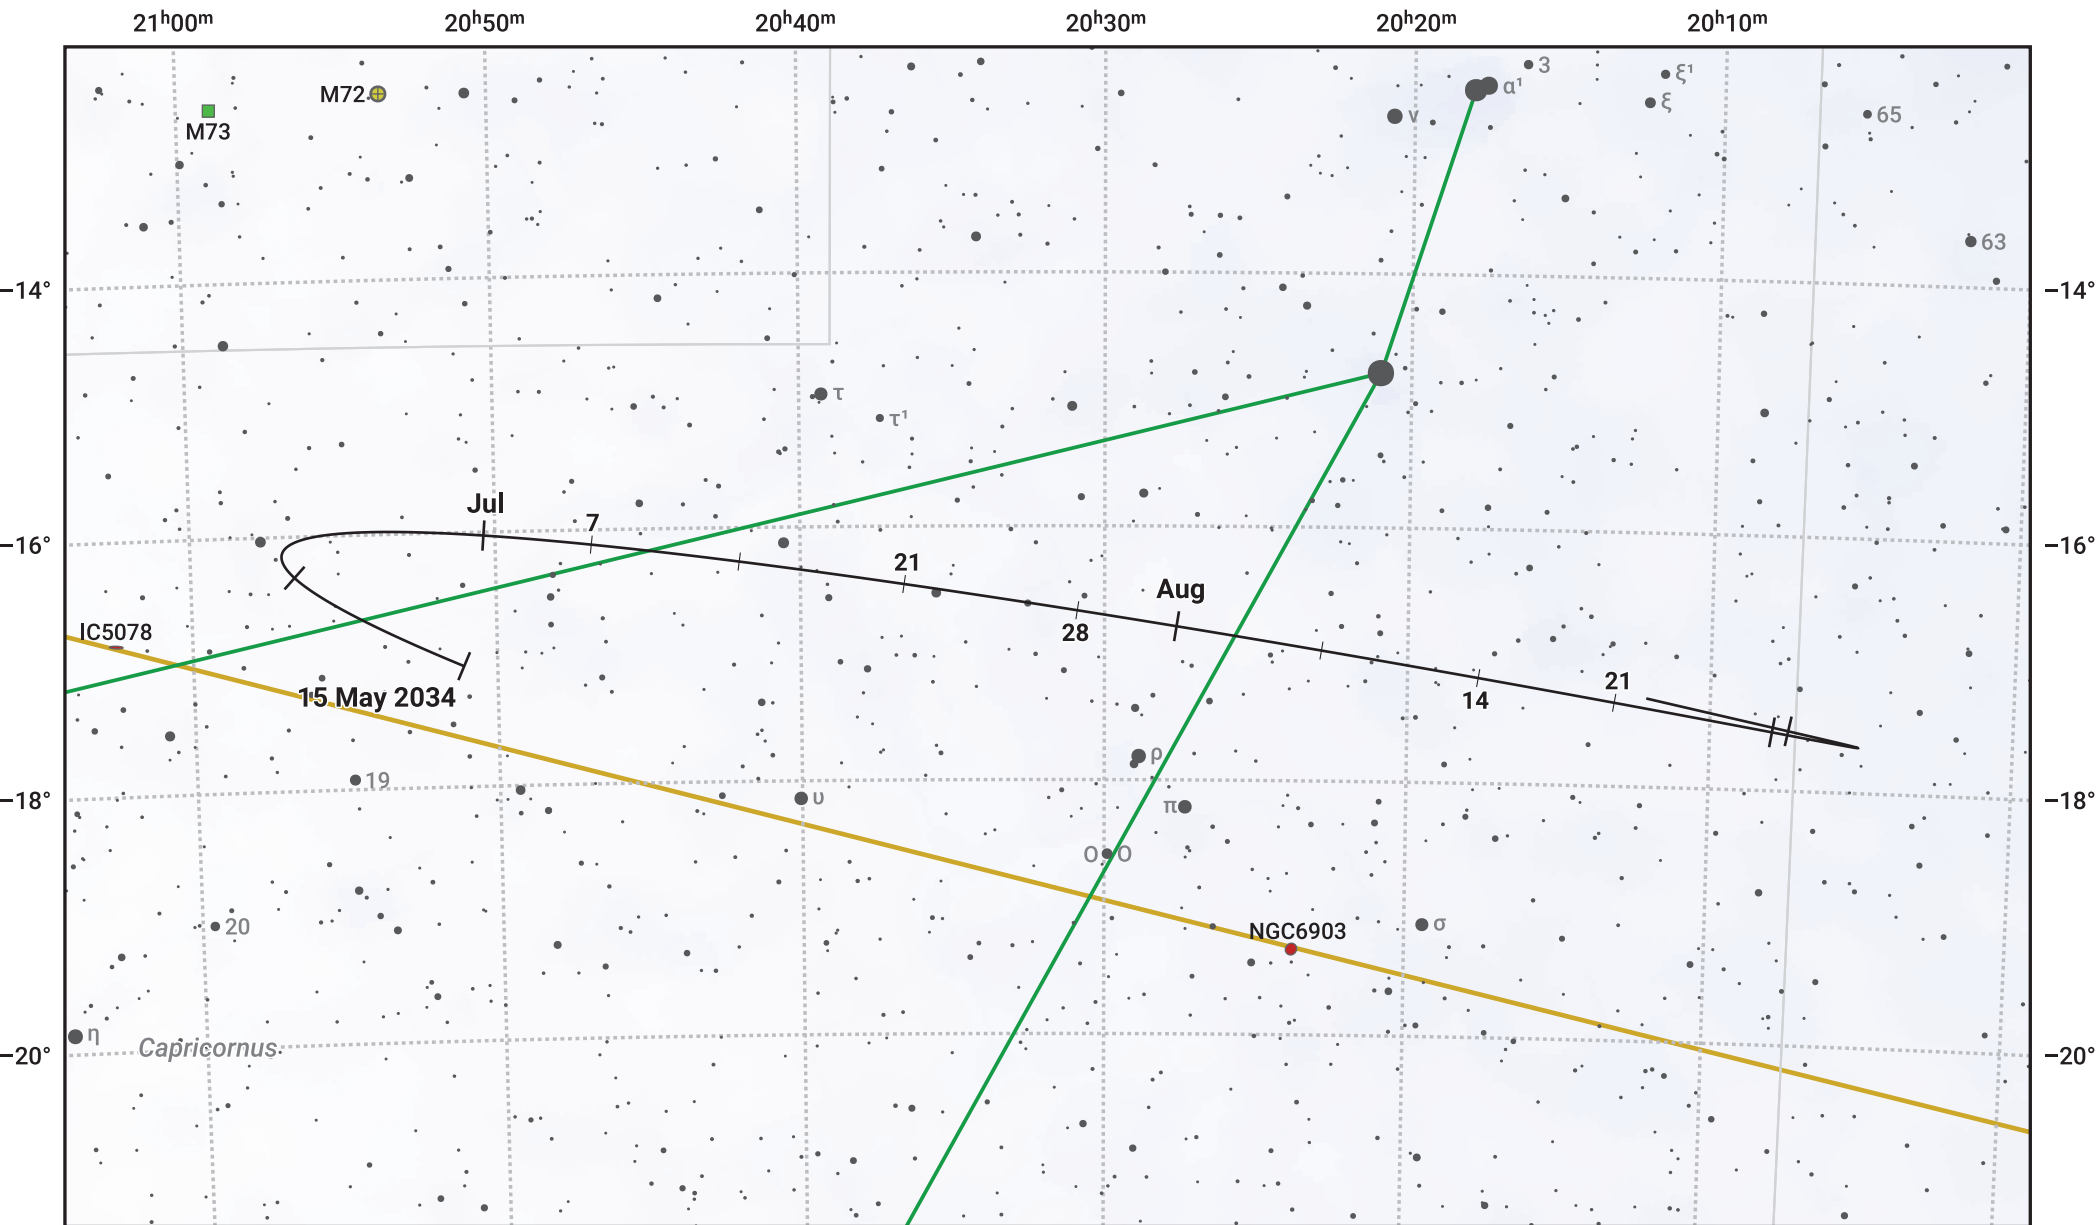

The path of Asteroid 10 Hygiea around opposition on 29 Jul 2034

© Dominic Ford 2011–2024. Date markers placed at midnight UTC. Downloaded from <https://in-the-sky.org>

Magnitude scale: 10.0 9.0 8.0 7.0 6.0 5.0 4.0 3.0

— Ecliptic Plane

- Galaxy
- Bright nebula
- Open cluster
- ⊕ Globular cluster

Date	Mag
2034 Jun 1	10.7
2034 Jul 1	10.2
2034 Jul 15	9.9
2034 Aug 1	9.7
2034 Sep 1	10.4
2034 Sep 28	11.0
2034 Oct 1	11.0