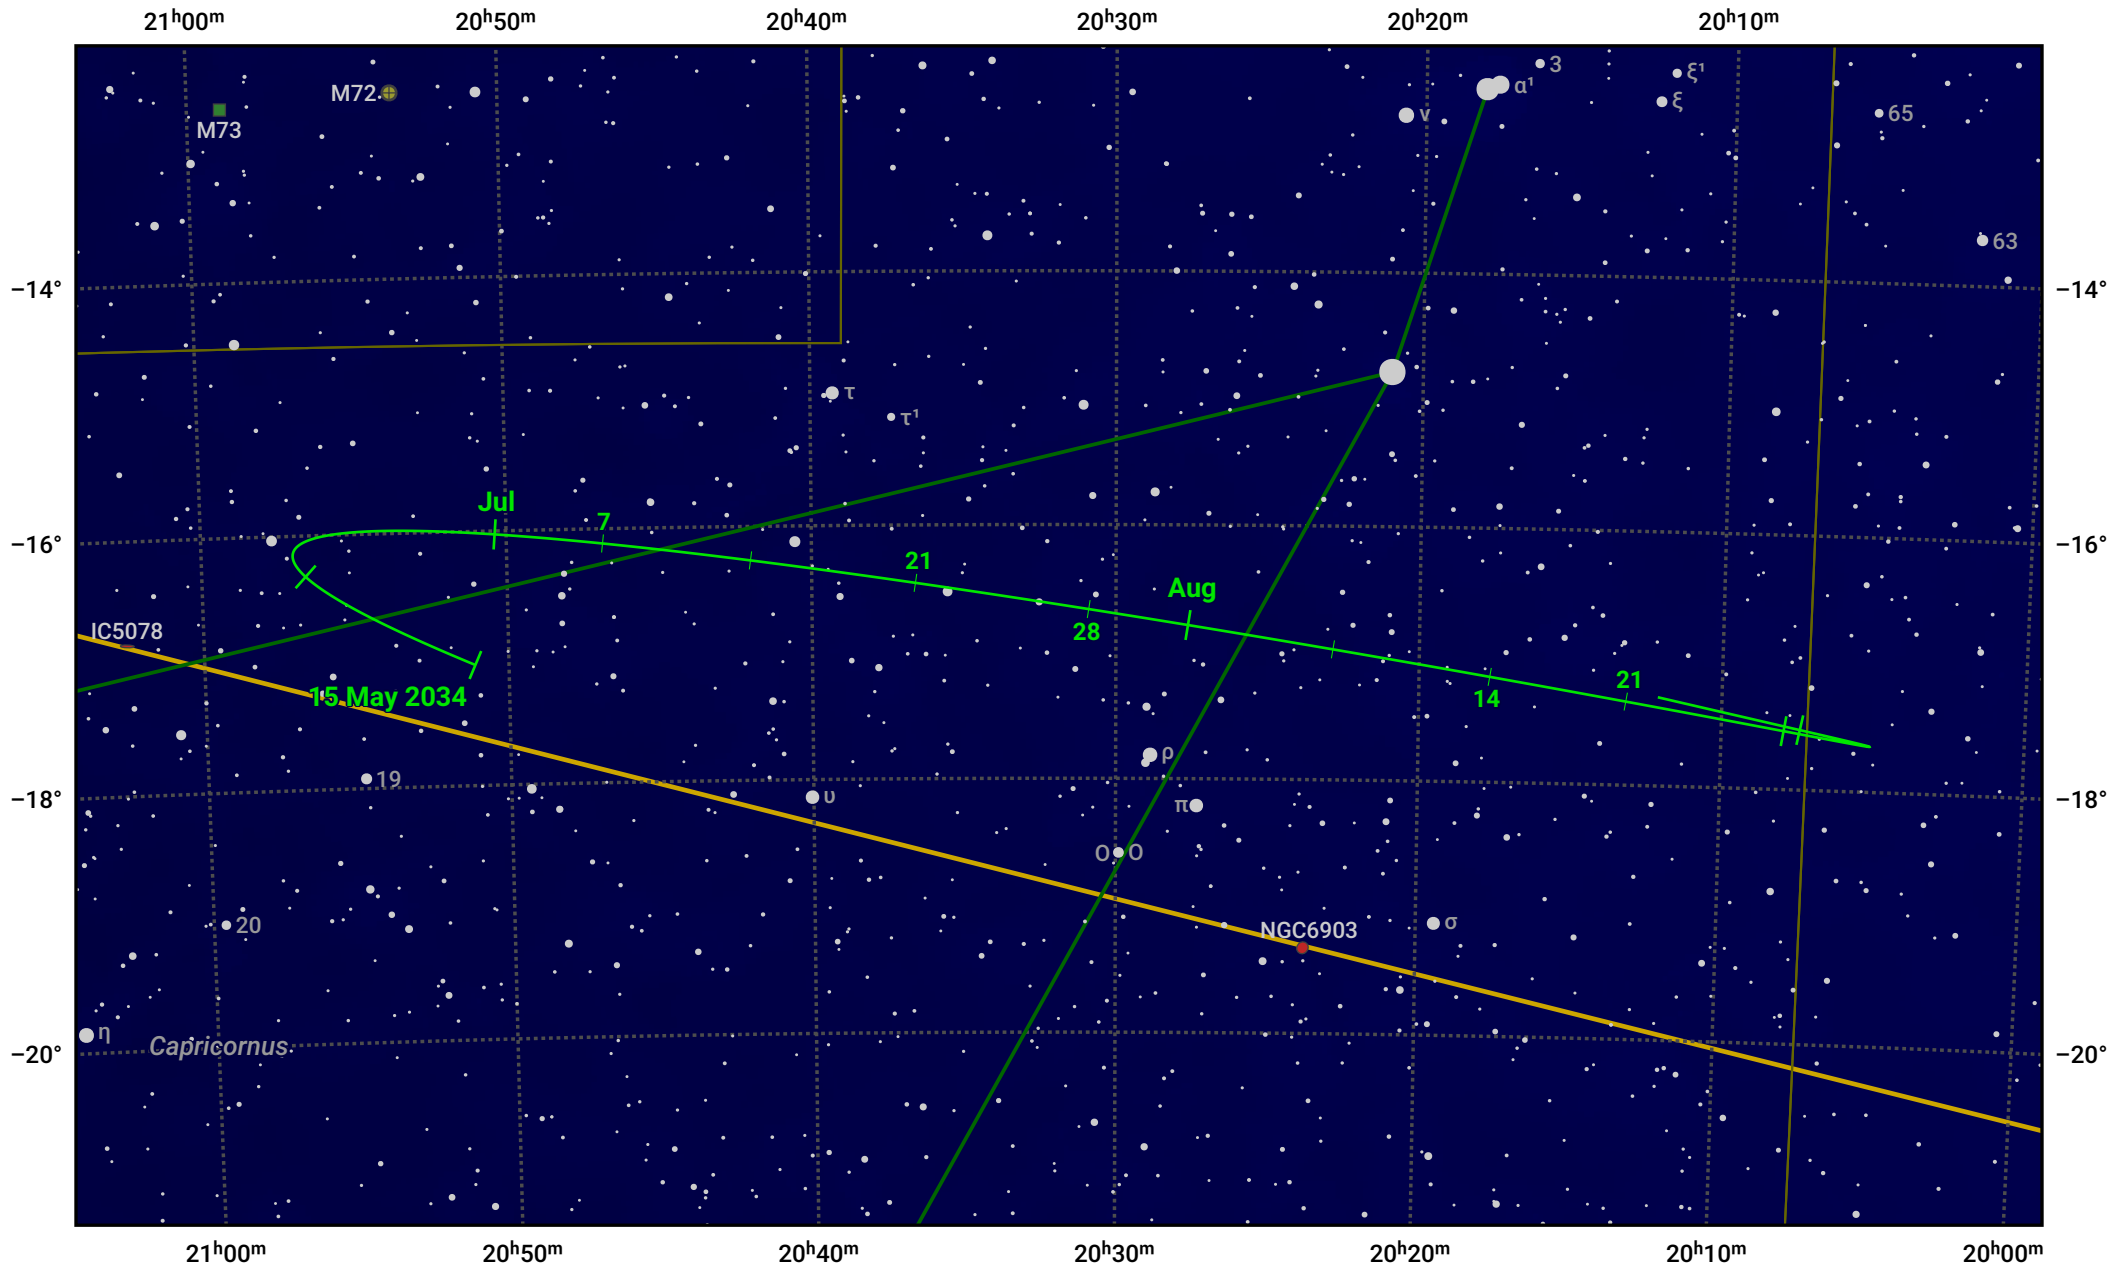

# The path of Asteroid 10 Hygiea around opposition on 29 Jul 2034

© Dominic Ford 2011–2024. Date markers placed at midnight UTC. Downloaded from <https://in-the-sky.org>

Magnitude scale: · 10.0 · 9.0 · 8.0 · 7.0 · 6.0 · 5.0 · 4.0 · 3.0

— Ecliptic Plane

● Galaxy    ■ Bright nebula    ● Open cluster    ● Globular cluster

Date	Mag
2034 Jun 1	10.7
2034 Jul 1	10.2
2034 Jul 15	9.9
2034 Aug 1	9.7
2034 Sep 1	10.4
2034 Sep 28	11.0
2034 Oct 1	11.0