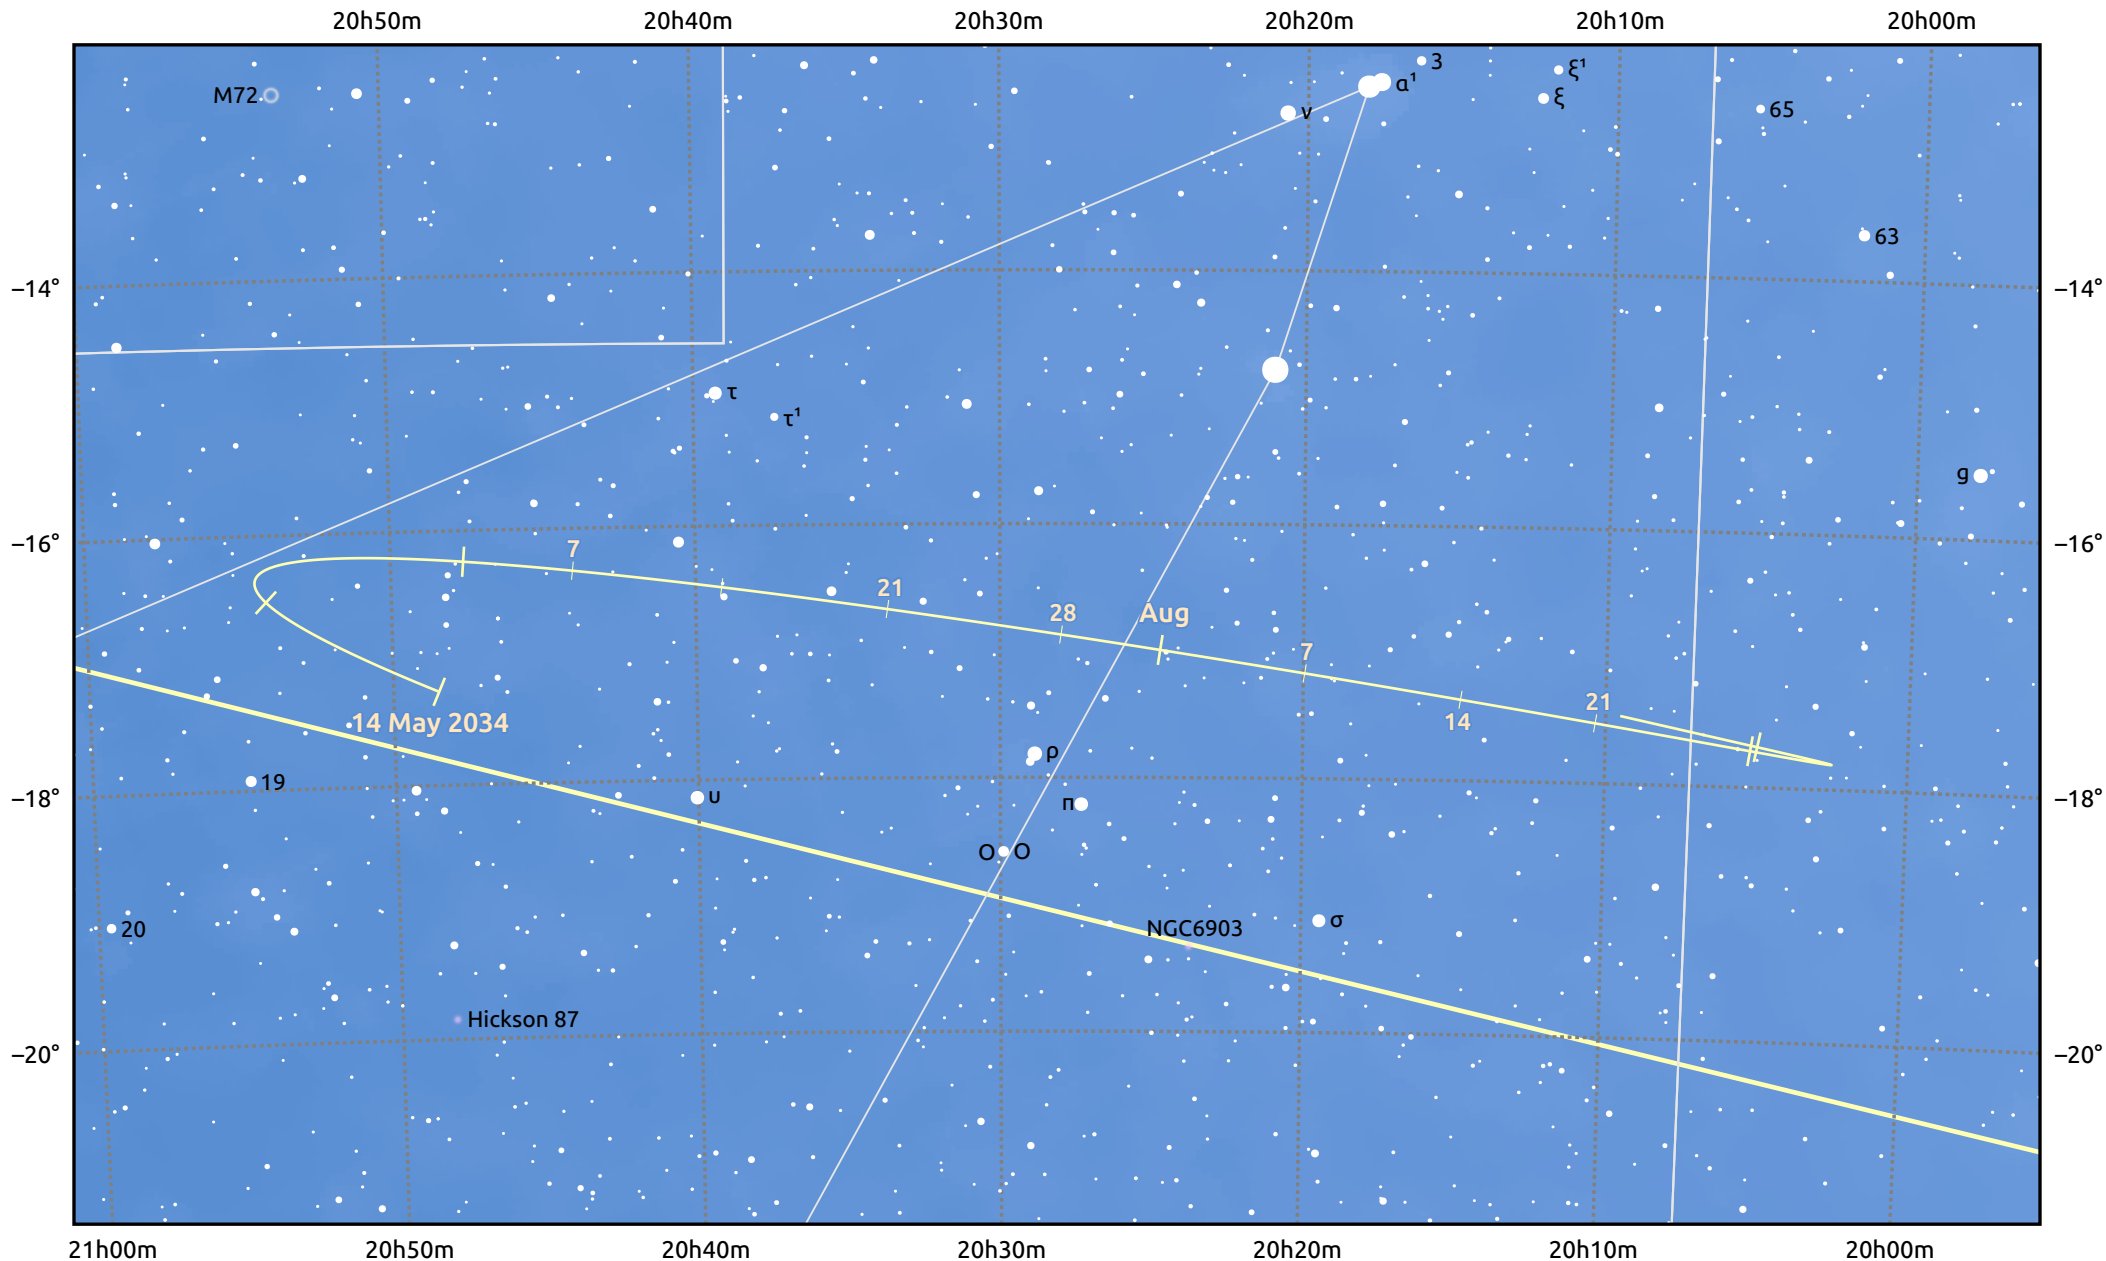

The path of Asteroid 10 Hygiea around opposition on 28 Jul 2034

© Dominic Ford 2011–2025. Date markers placed at midnight UTC. Downloaded from <https://in-the-sky.org>

Magnitude scale: • 10.0 • 9.0 • 8.0 • 7.0 • 6.0 • 5.0 • 4.0 • 3.0

— Ecliptic Plane

Galaxy Bright nebula Open cluster Globular cluster Planetary nebula

Date	Mag
2034 Jun 1	10.7
2034 Jul 1	10.2
2034 Jul 14	10.0
2034 Aug 1	9.7
2034 Sep 1	10.5
2034 Sep 28	11.0
2034 Oct 1	11.0