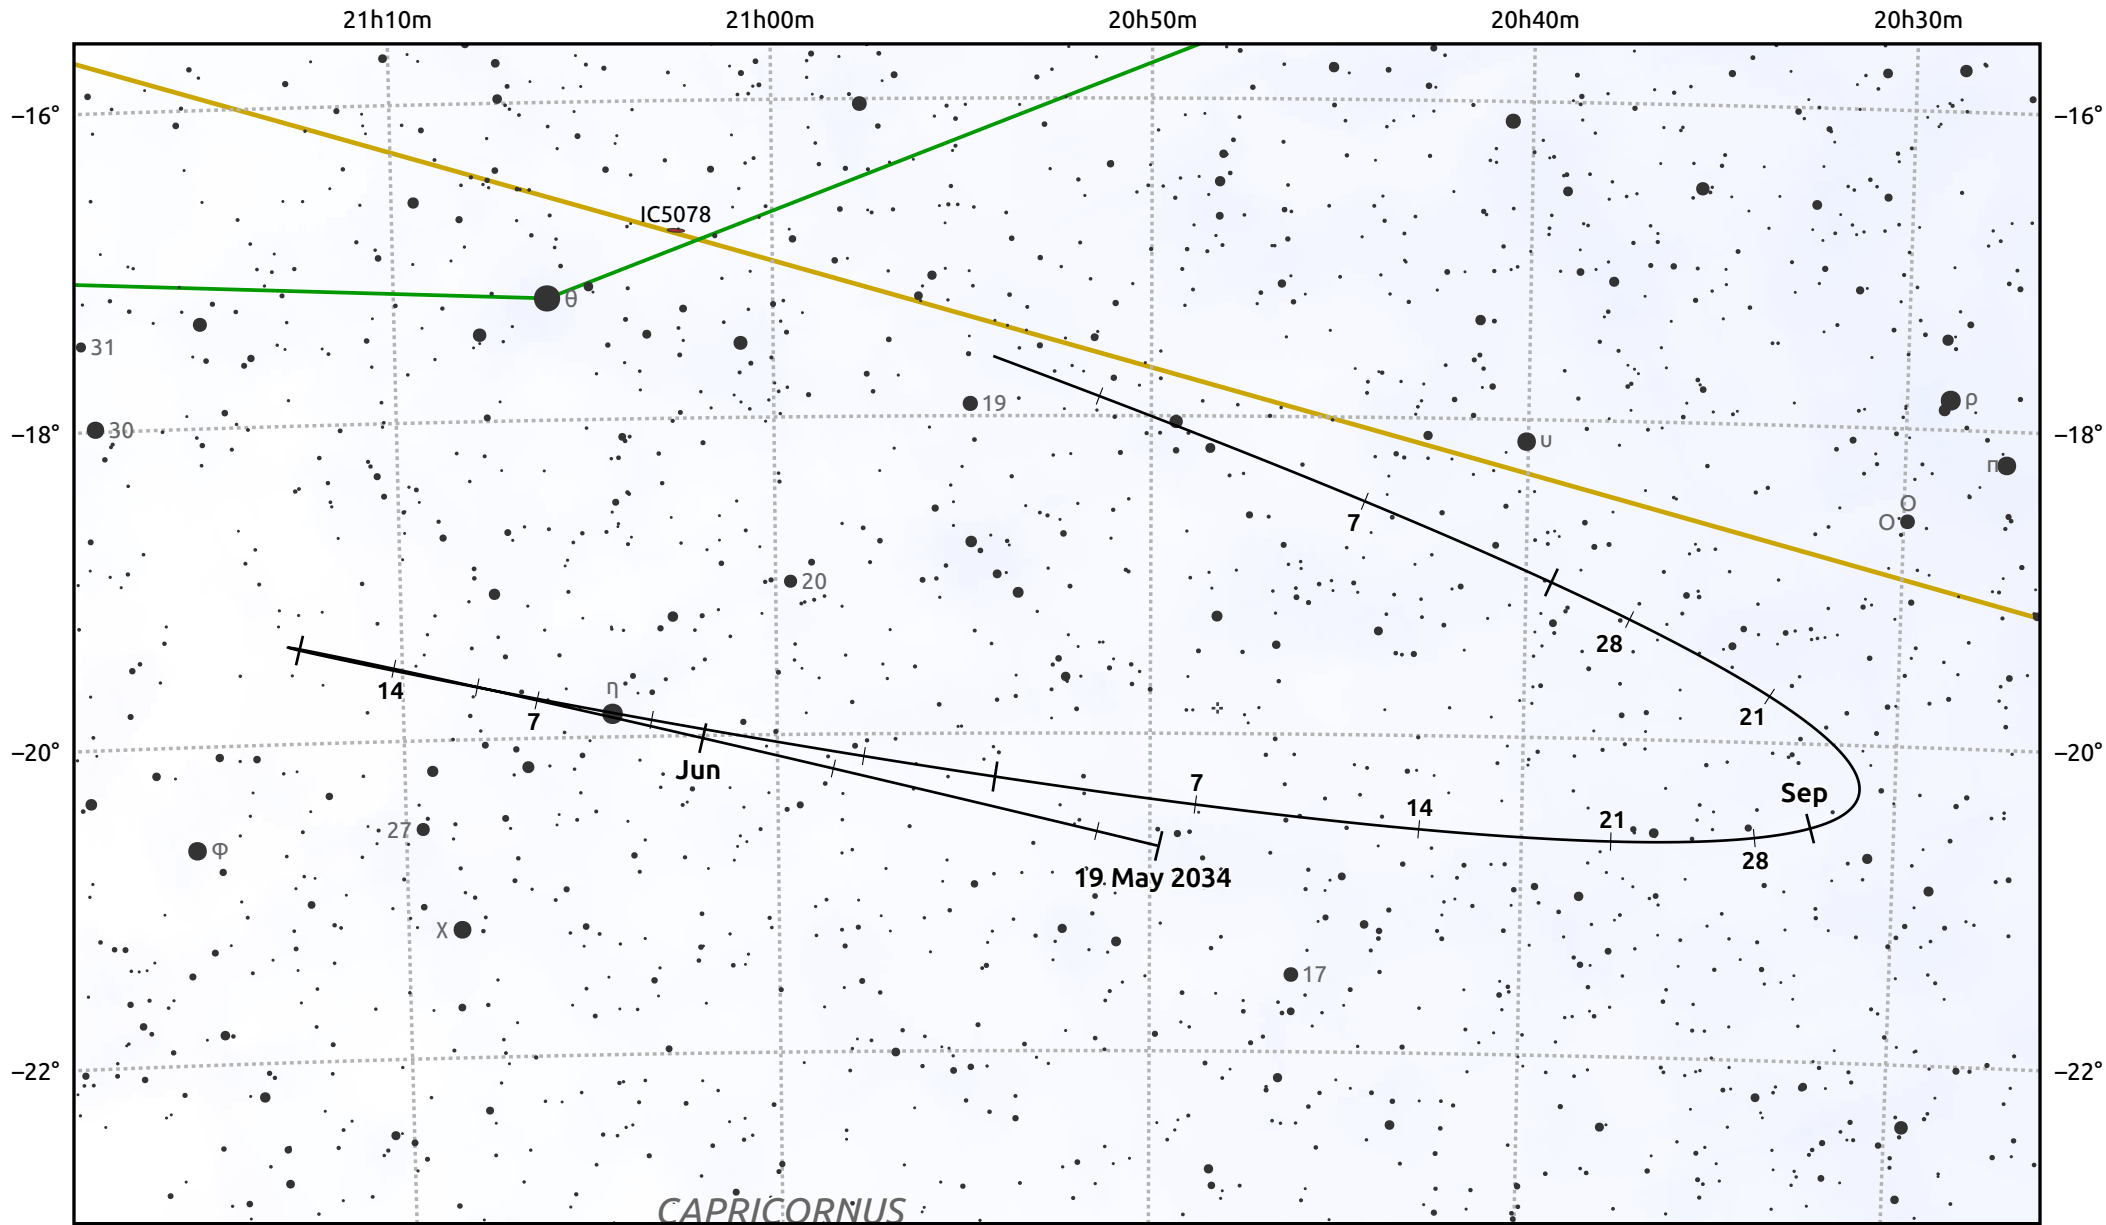

The path of Asteroid 135 Hertha around opposition on 2 Aug 2034

© Dominic Ford 2011–2024. Date markers placed at midnight UTC. Downloaded from <https://in-the-sky.org>

Magnitude scale: · 11.0 · 10.0 · 9.0 · 8.0 · 7.0 · 6.0 ● 5.0 ● 4.0

— Ecliptic Plane

- Galaxy
- Bright nebula
- Open cluster
- Globular cluster
- Planetary nebula

Date	Mag	Phase
2034 Jun 1	11.6	95%
2034 Jun 28	10.9	97%
2034 Jul 1	10.8	98%
2034 Jul 30	9.9	100%
2034 Aug 1	9.8	100%
2034 Sep 1	10.7	98%
2034 Sep 10	10.9	97%
2034 Oct 1	11.4	95%