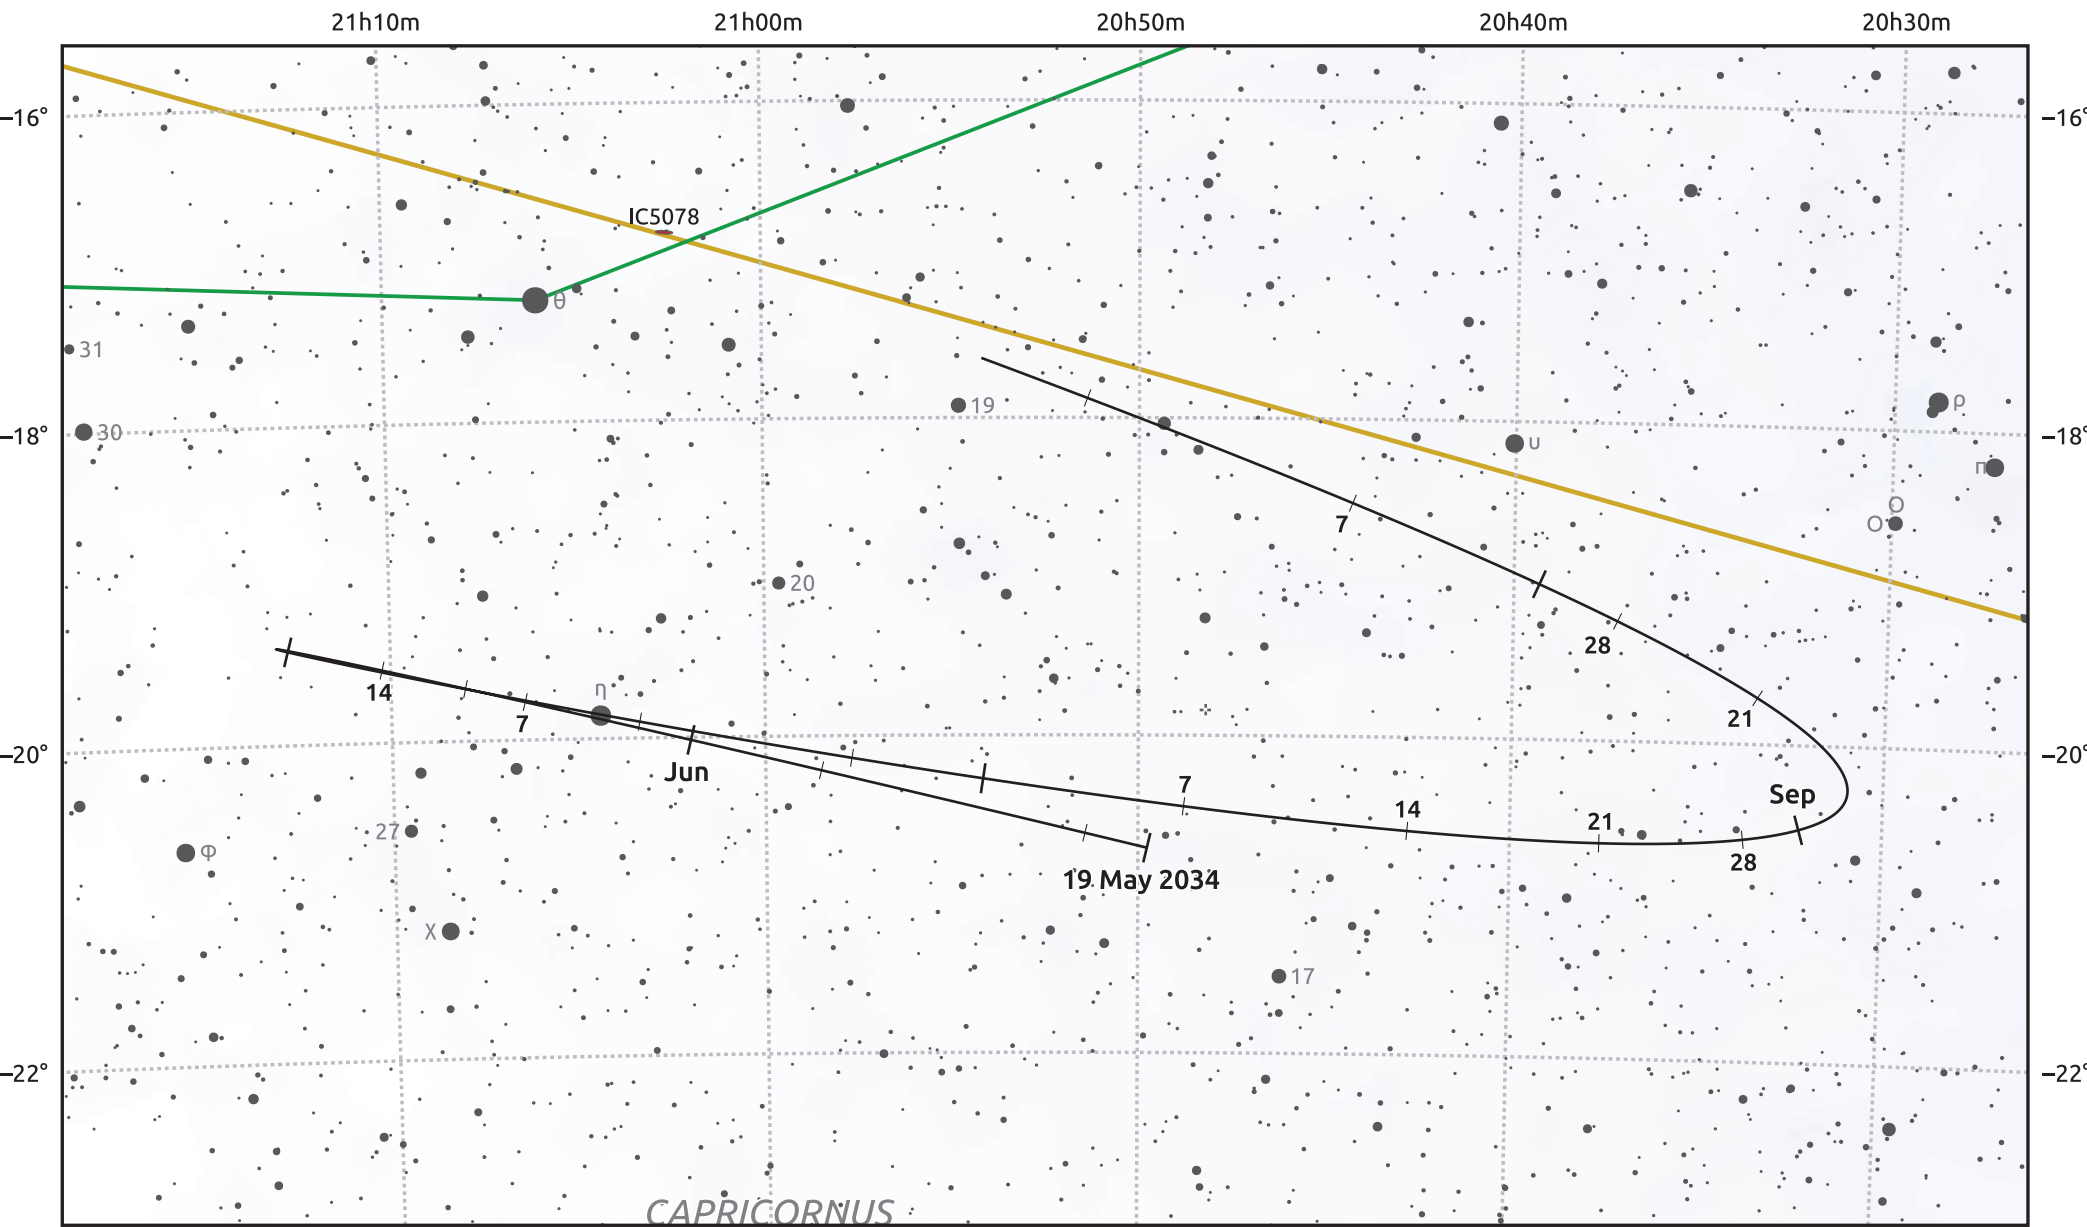

The path of Asteroid 135 Hertha around opposition on 2 Aug 2024

© Dominic Ford 2011–2025. Date markers placed at midnight UTC. Downloaded from <https://in-the-sky.org>

Magnitude scale: · 11.0 · 10.0 · 9.0 · 8.0 · 7.0 · 6.0 · 5.0 · 4.0

— Ecliptic Plane

● Galaxy
 ■ Bright nebula
 ● Open cluster
 ⊕ Globular cluster
 ⊕ Planetary nebula

Date	Mag	Phase
2024 Jun 1	11.6	95%
2024 Jun 28	10.9	97%
2024 Jul 1	10.8	98%
2024 Jul 30	9.9	100%
2024 Aug 1	9.8	100%
2024 Sep 1	10.7	98%
2024 Sep 10	10.9	97%
2024 Oct 1	11.4	95%