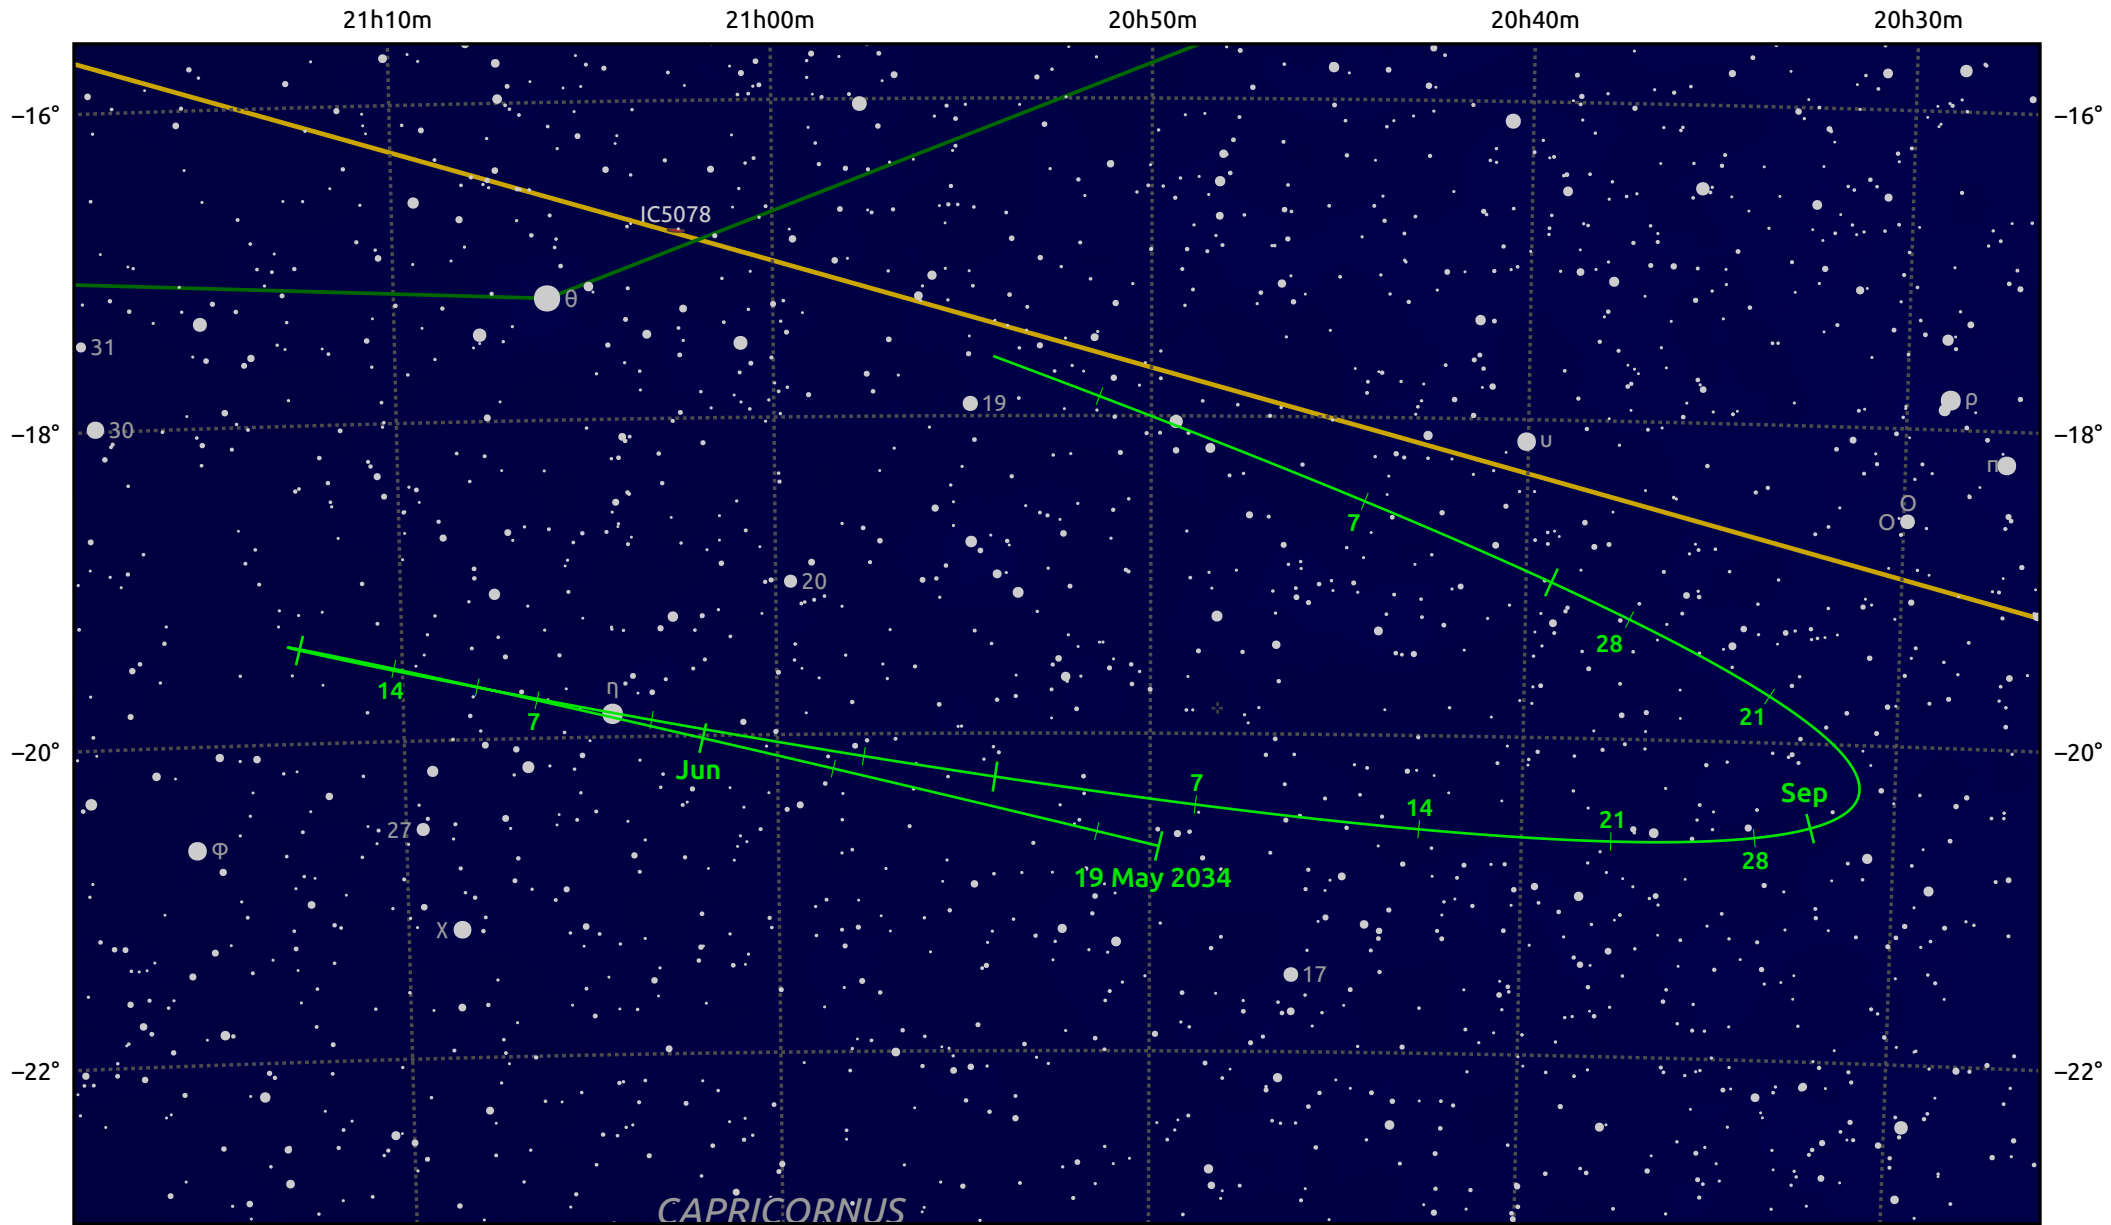

# The path of Asteroid 135 Hertha around opposition on 2 Aug 2034

© Dominic Ford 2011–2024. Date markers placed at midnight UTC. Downloaded from <https://in-the-sky.org>

Magnitude scale: 11.0 10.0 9.0 8.0 7.0 6.0 5.0 4.0

— Ecliptic Plane

Galaxy    Bright nebula    Open cluster    Globular cluster    Planetary nebula

Date	Mag	Phase
2034 Jun 1	11.6	95%
2034 Jun 28	10.9	97%
2034 Jul 1	10.8	98%
2034 Jul 30	9.9	100%
2034 Aug 1	9.8	100%
2034 Sep 1	10.7	98%
2034 Sep 10	10.9	97%
2034 Oct 1	11.4	95%