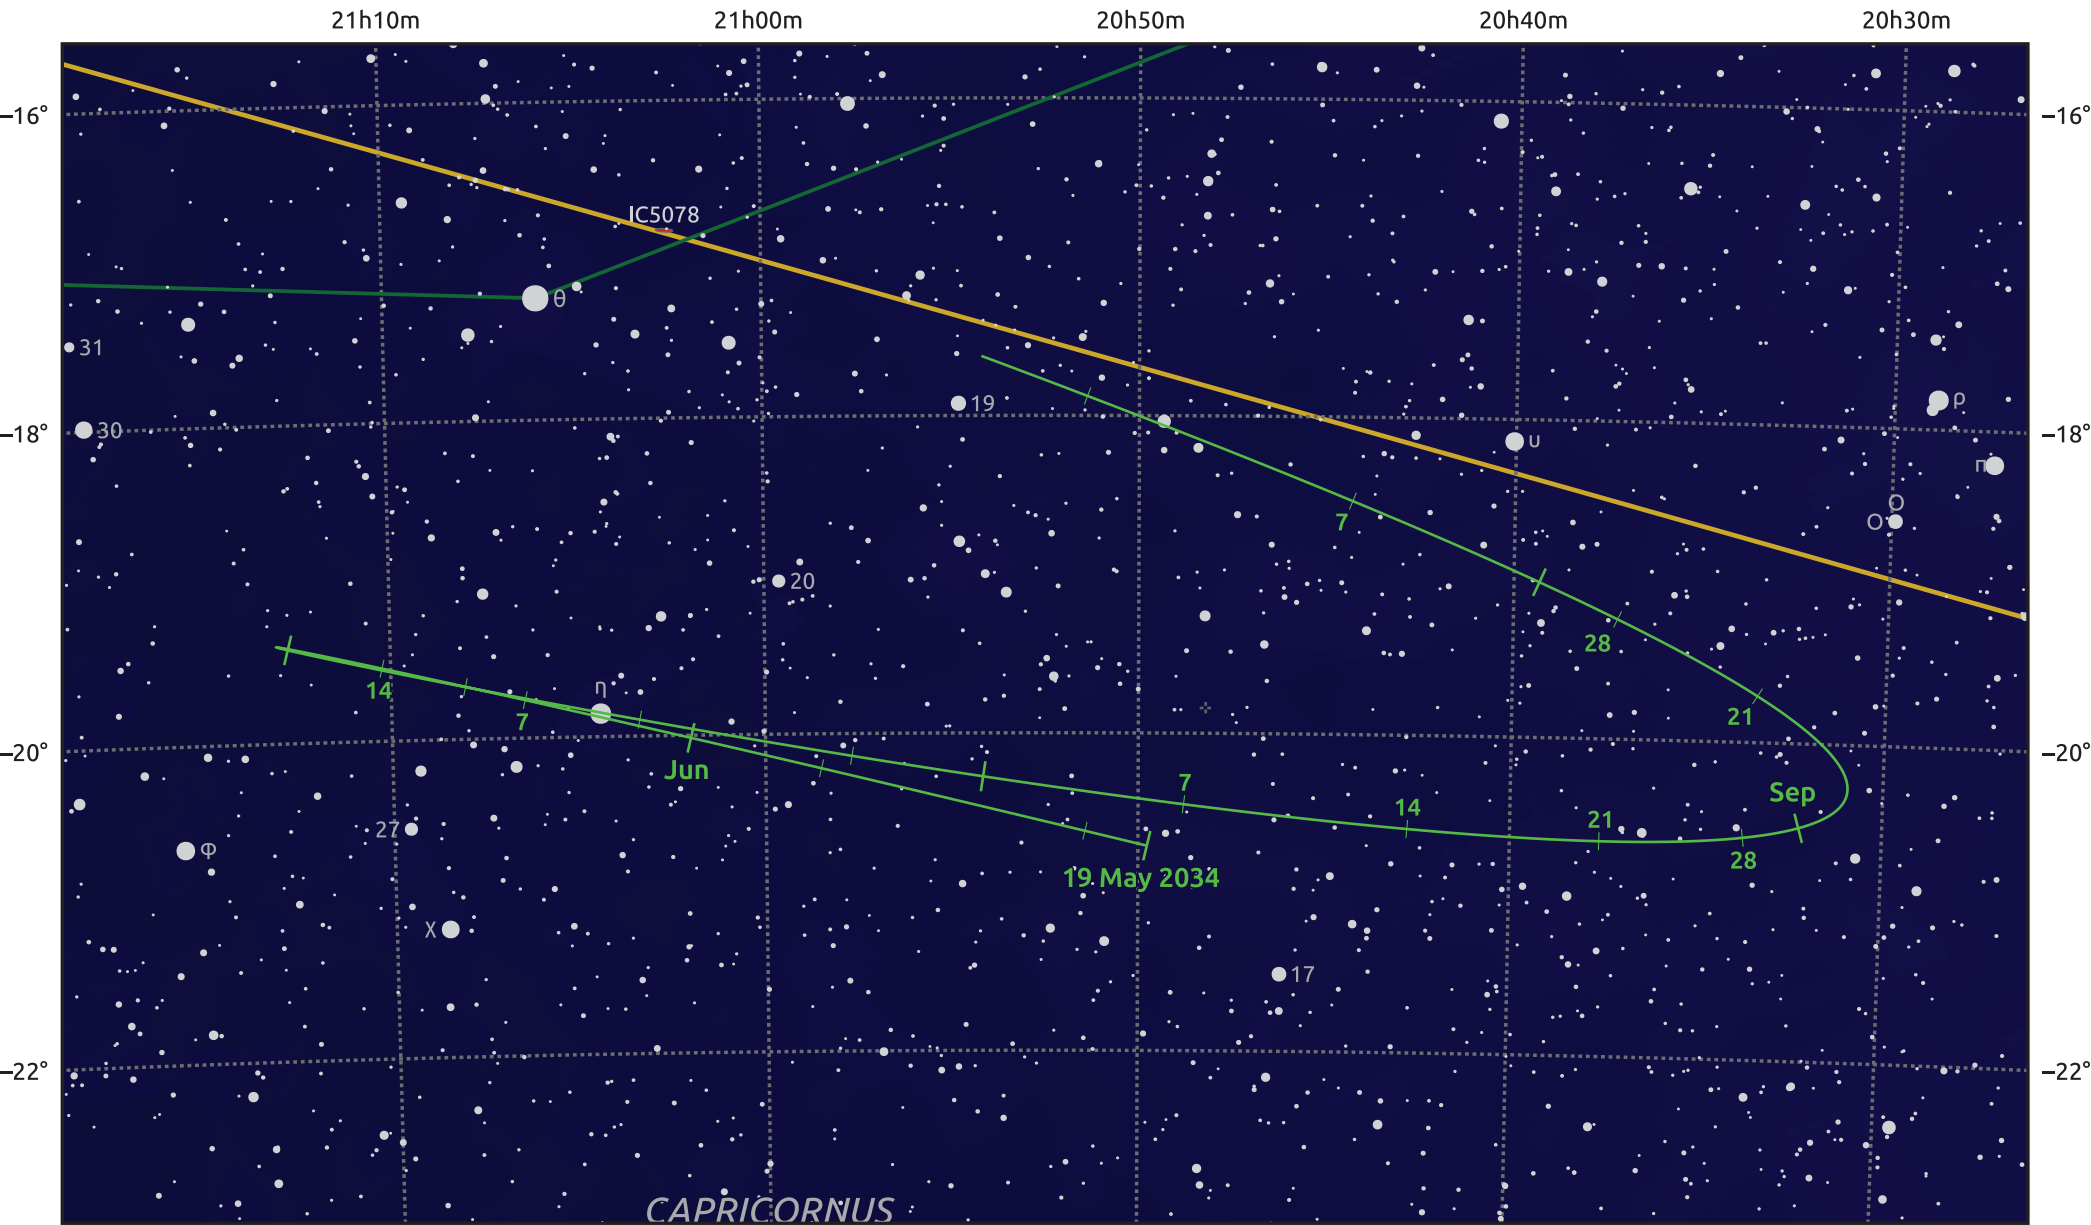

The path of Asteroid 135 Hertha around opposition on 2 Aug 2034

© Dominic Ford 2011–2025. Date markers placed at midnight UTC. Downloaded from <https://in-the-sky.org>

Magnitude scale: 11.0 10.0 9.0 8.0 7.0 6.0 5.0 4.0

— Ecliptic Plane

- Galaxy
- Bright nebula
- Open cluster
- Globular cluster
- Planetary nebula

Date	Mag	Phase
2034 Jun 1	11.6	95%
2034 Jun 28	10.9	97%
2034 Jul 1	10.8	98%
2034 Jul 30	9.9	100%
2034 Aug 1	9.8	100%
2034 Sep 1	10.7	98%
2034 Sep 10	10.9	97%
2034 Oct 1	11.4	95%