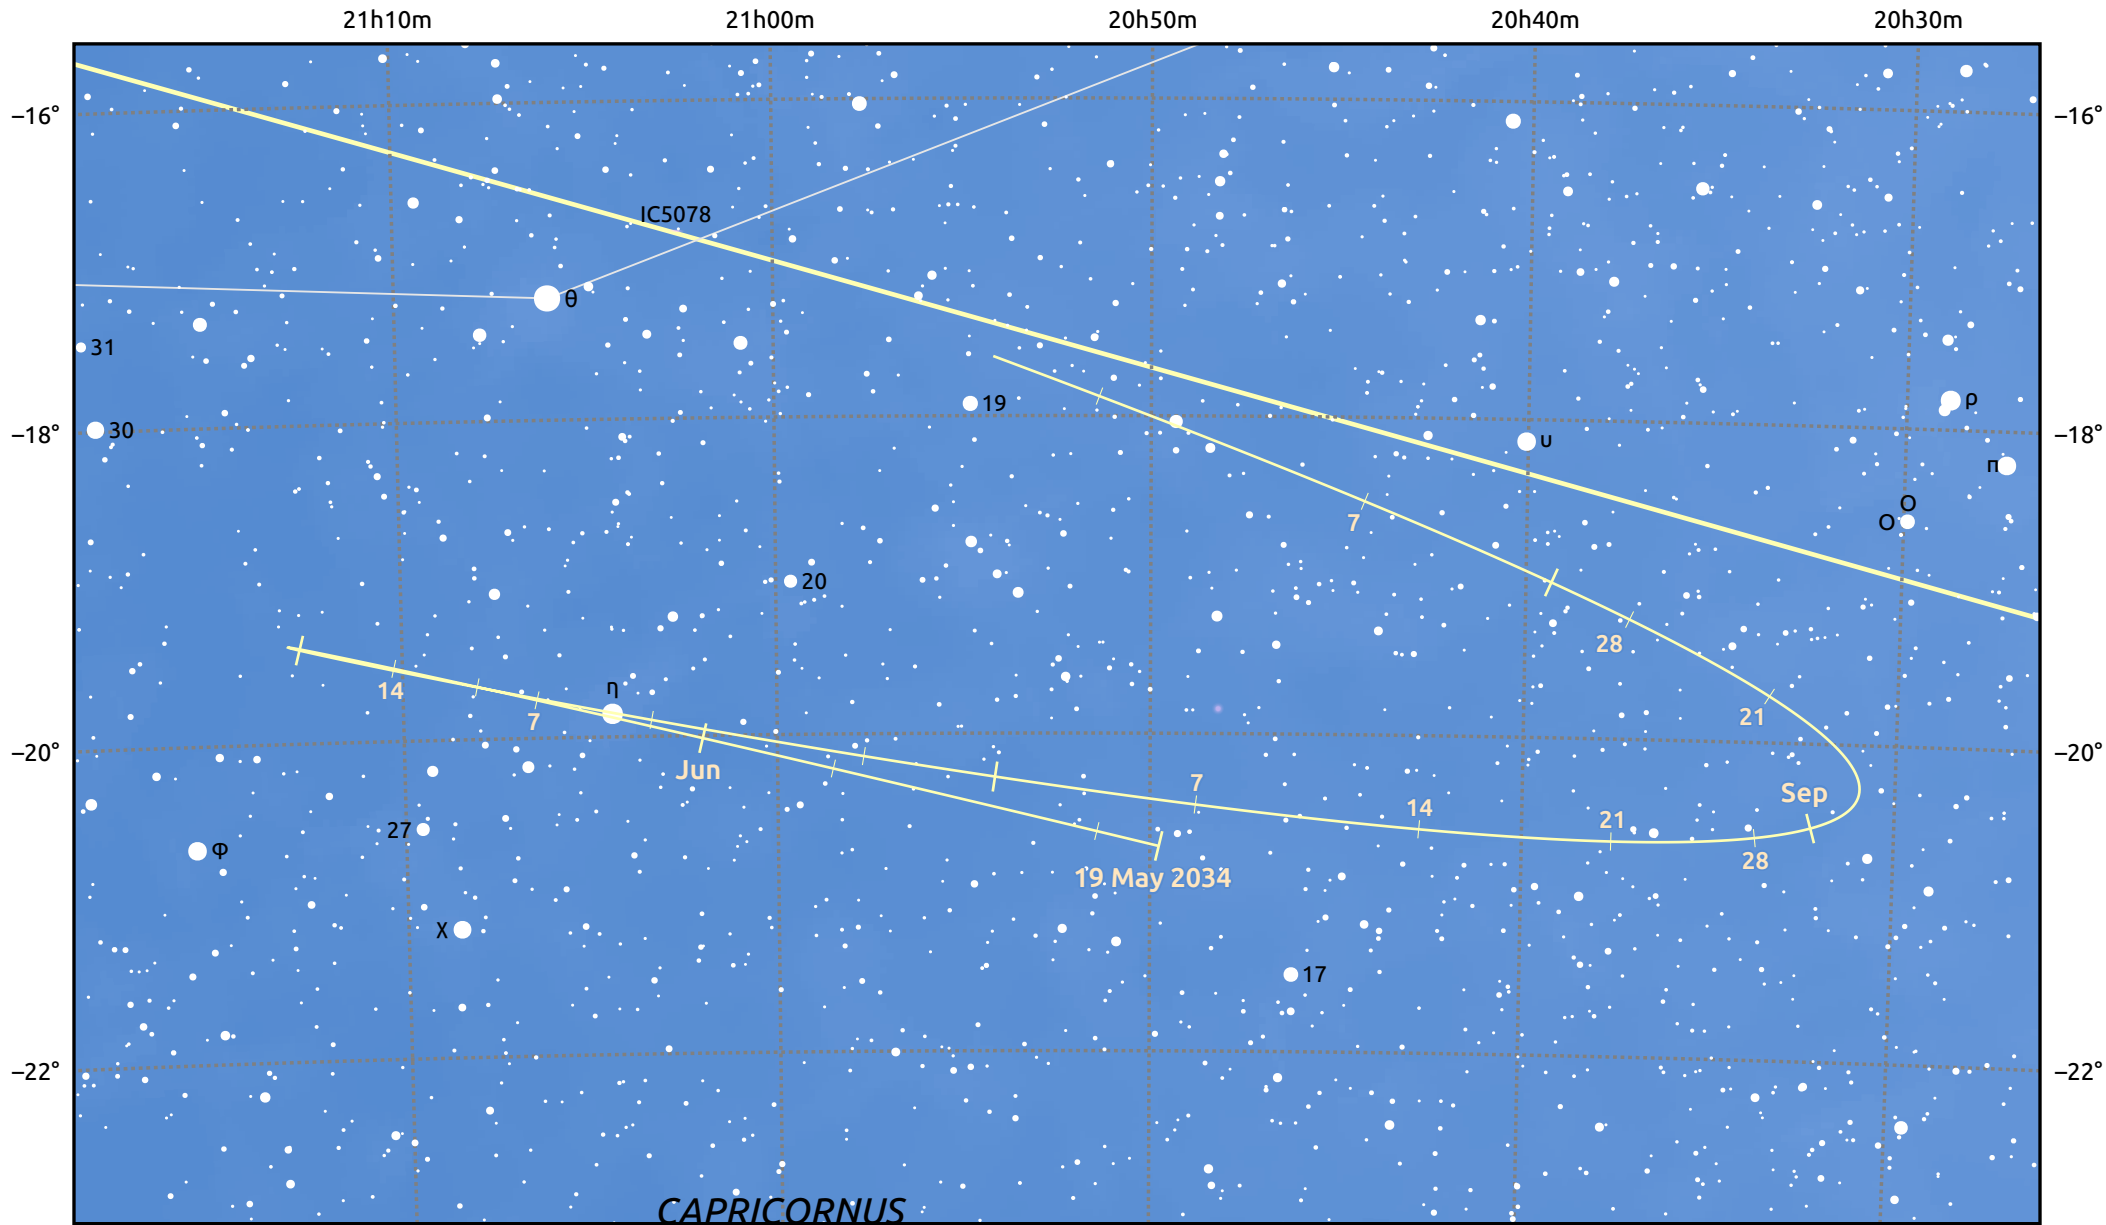

The path of Asteroid 135 Hertha around opposition on 2 Aug 2034

© Dominic Ford 2011–2025. Date markers placed at midnight UTC. Downloaded from <https://in-the-sky.org>

Magnitude scale: · 11.0 · 10.0 · 9.0 · 8.0 · 7.0 · 6.0 ● 5.0 ● 4.0

— Ecliptic Plane

Galaxy Bright nebula Open cluster Globular cluster Planetary nebula

Date	Mag	Phase
2034 Jun 1	11.6	95%
2034 Jun 28	10.9	97%
2034 Jul 1	10.8	98%
2034 Jul 30	9.9	100%
2034 Aug 1	9.8	100%
2034 Sep 1	10.7	98%
2034 Sep 10	10.9	97%
2034 Oct 1	11.4	95%