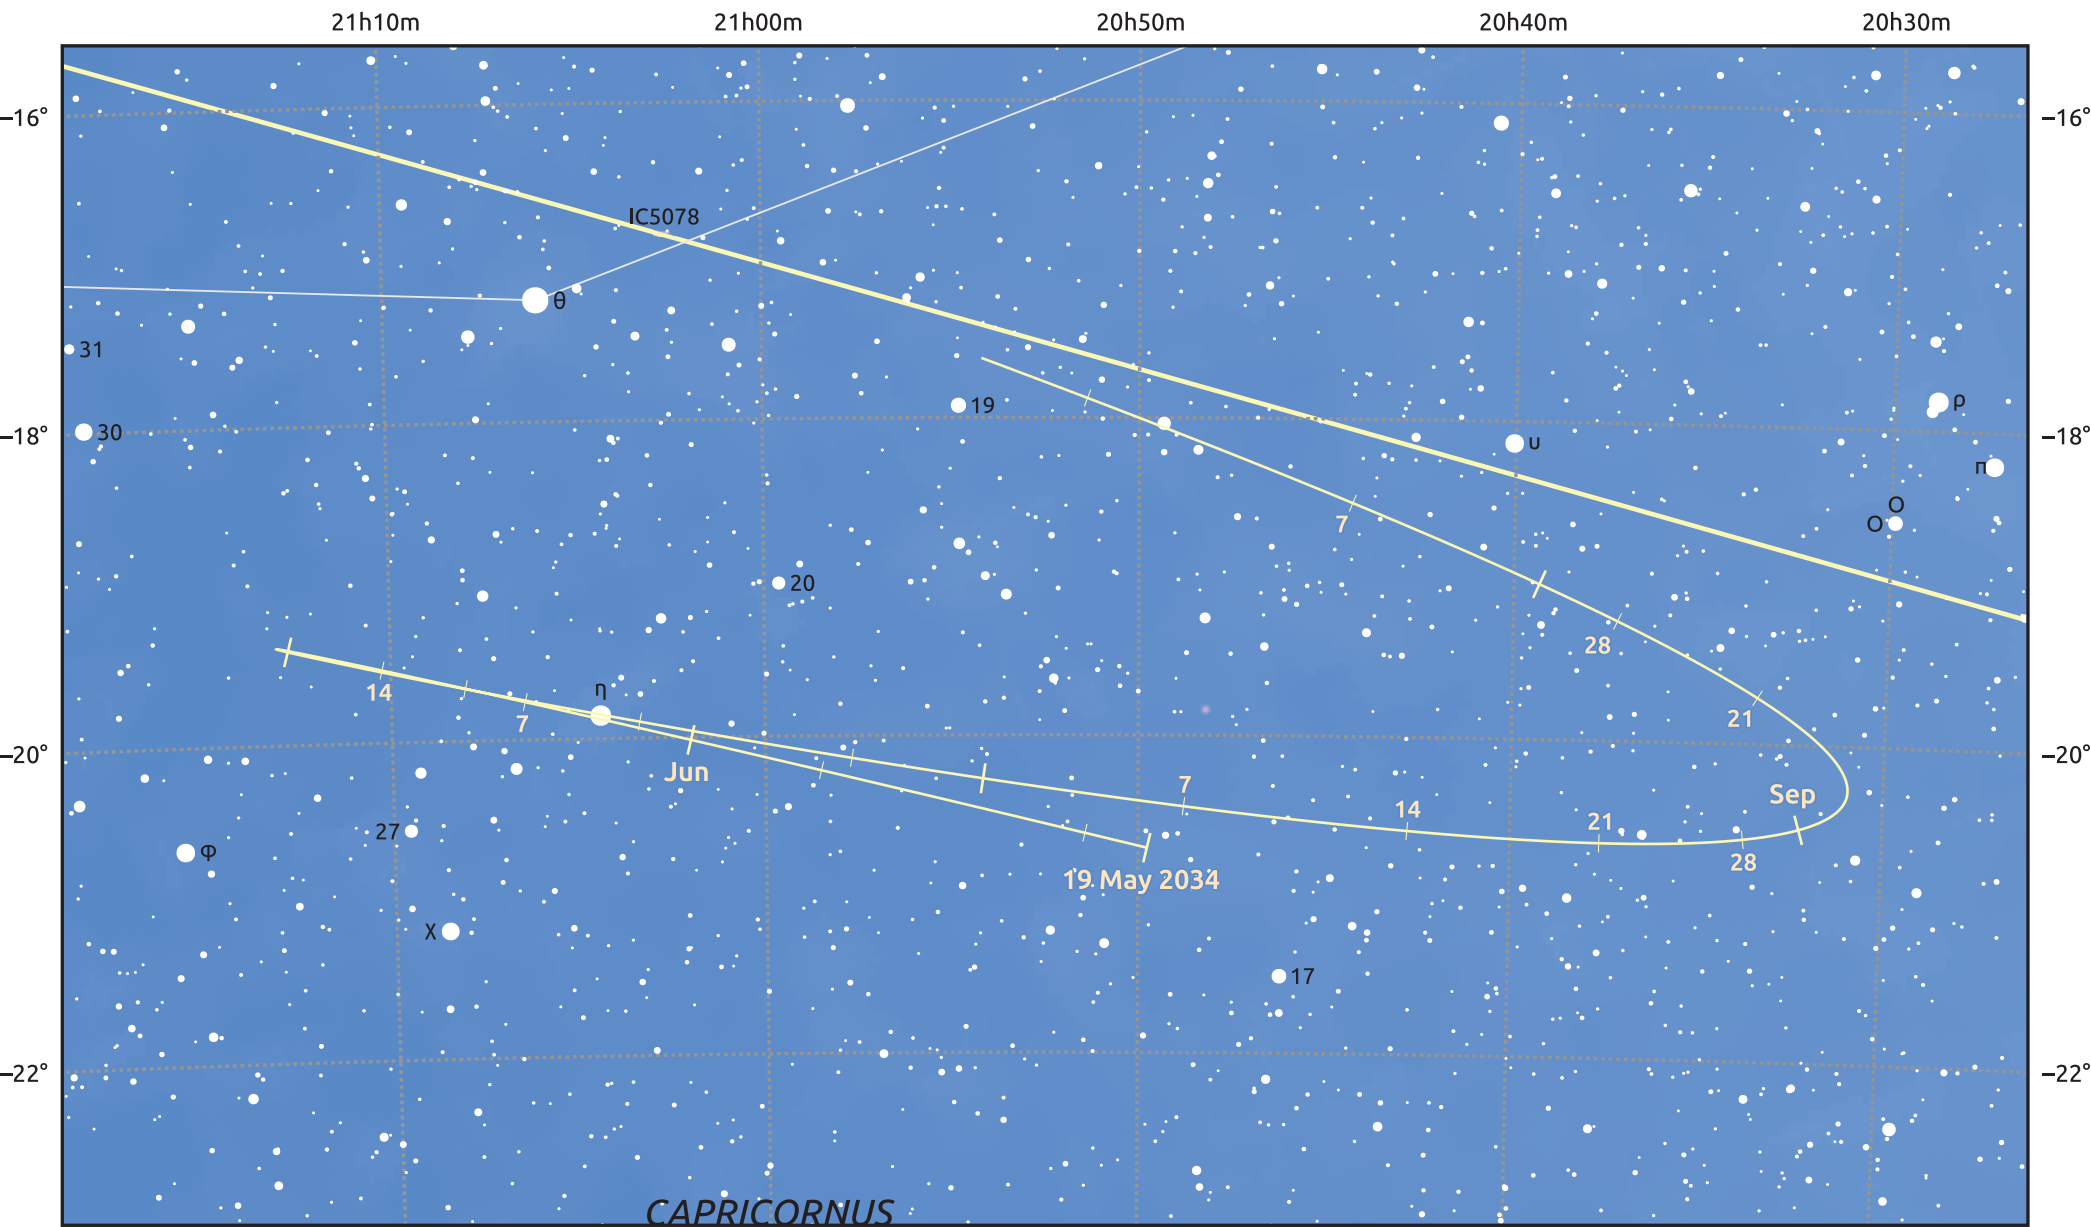

The path of Asteroid 135 Hertha around opposition on 2 Aug 2034

© Dominic Ford 2011–2025. Date markers placed at midnight UTC. Downloaded from <https://in-the-sky.org>

Magnitude scale: · 11.0 · 10.0 · 9.0 · 8.0 · 7.0 · 6.0 ● 5.0 ● 4.0

— Ecliptic Plane

Galaxy Bright nebula Open cluster Globular cluster Planetary nebula

Date	Mag	Phase
2034 Jun 1	11.6	95%
2034 Jun 28	10.9	97%
2034 Jul 1	10.8	98%
2034 Jul 30	9.9	100%
2034 Aug 1	9.8	100%
2034 Sep 1	10.7	98%
2034 Sep 10	10.9	97%
2034 Oct 1	11.4	95%