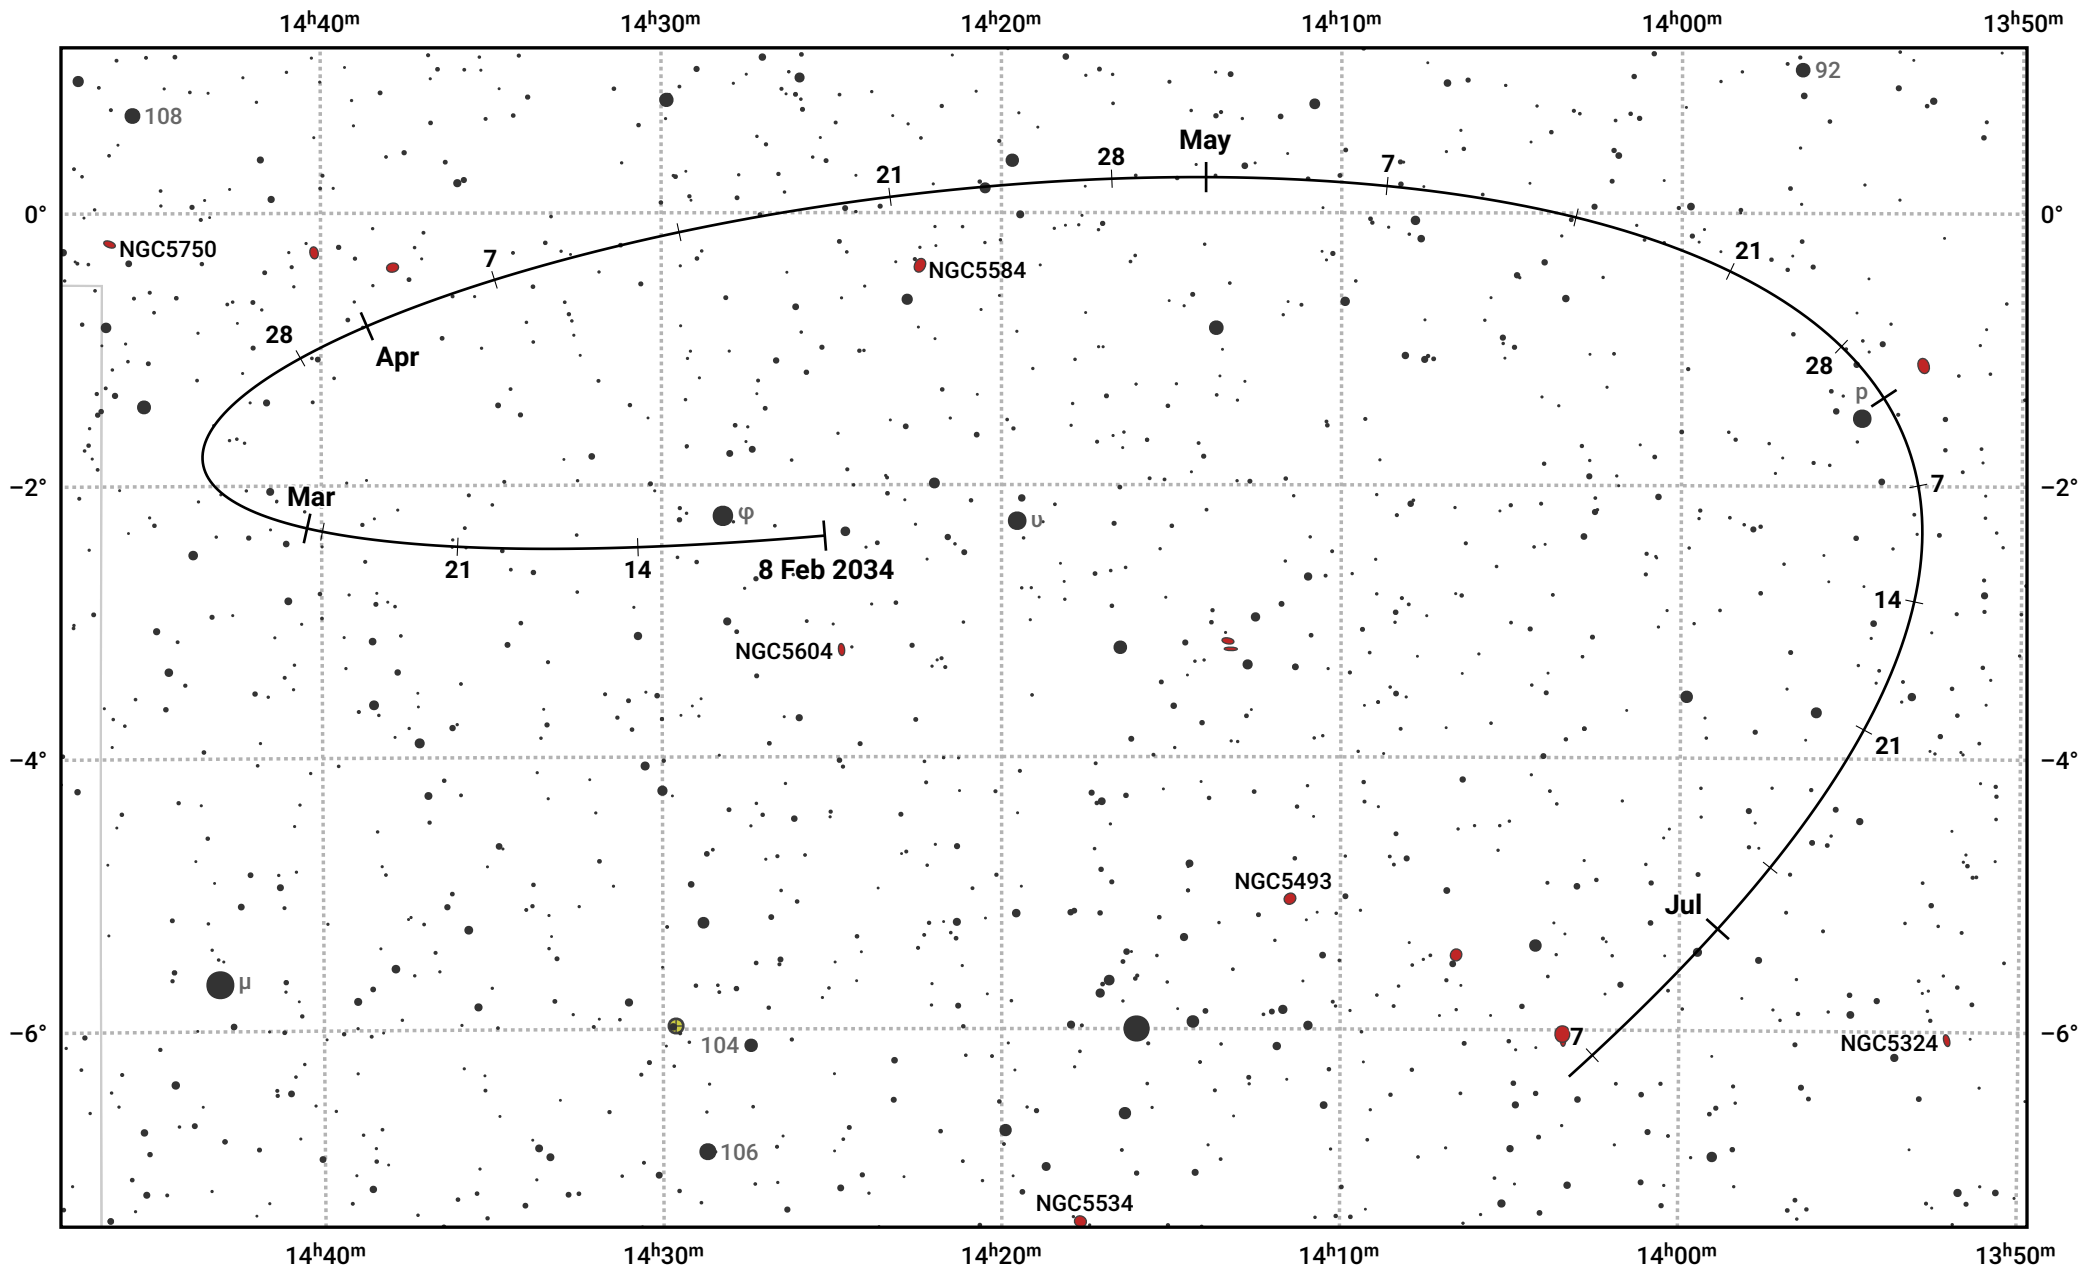

The path of Asteroid 14 Irene around opposition on 24 Apr 2034

© Dominic Ford 2011–2024. Date markers placed at midnight UTC. Downloaded from <https://in-the-sky.org>

Magnitude scale: 11.0 10.0 9.0 8.0 7.0 6.0 5.0 4.0 3.0

— Ecliptic Plane

Galaxy Bright nebula Open cluster Globular cluster

Date	Mag	Phase
2034 Mar 1	10.2	96%
2034 Mar 30	9.5	99%
2034 Apr 1	9.5	99%
2034 May 1	9.2	100%
2034 Jun 1	10.0	97%
2034 Jun 27	10.6	96%
2034 Jul 1	10.6	95%