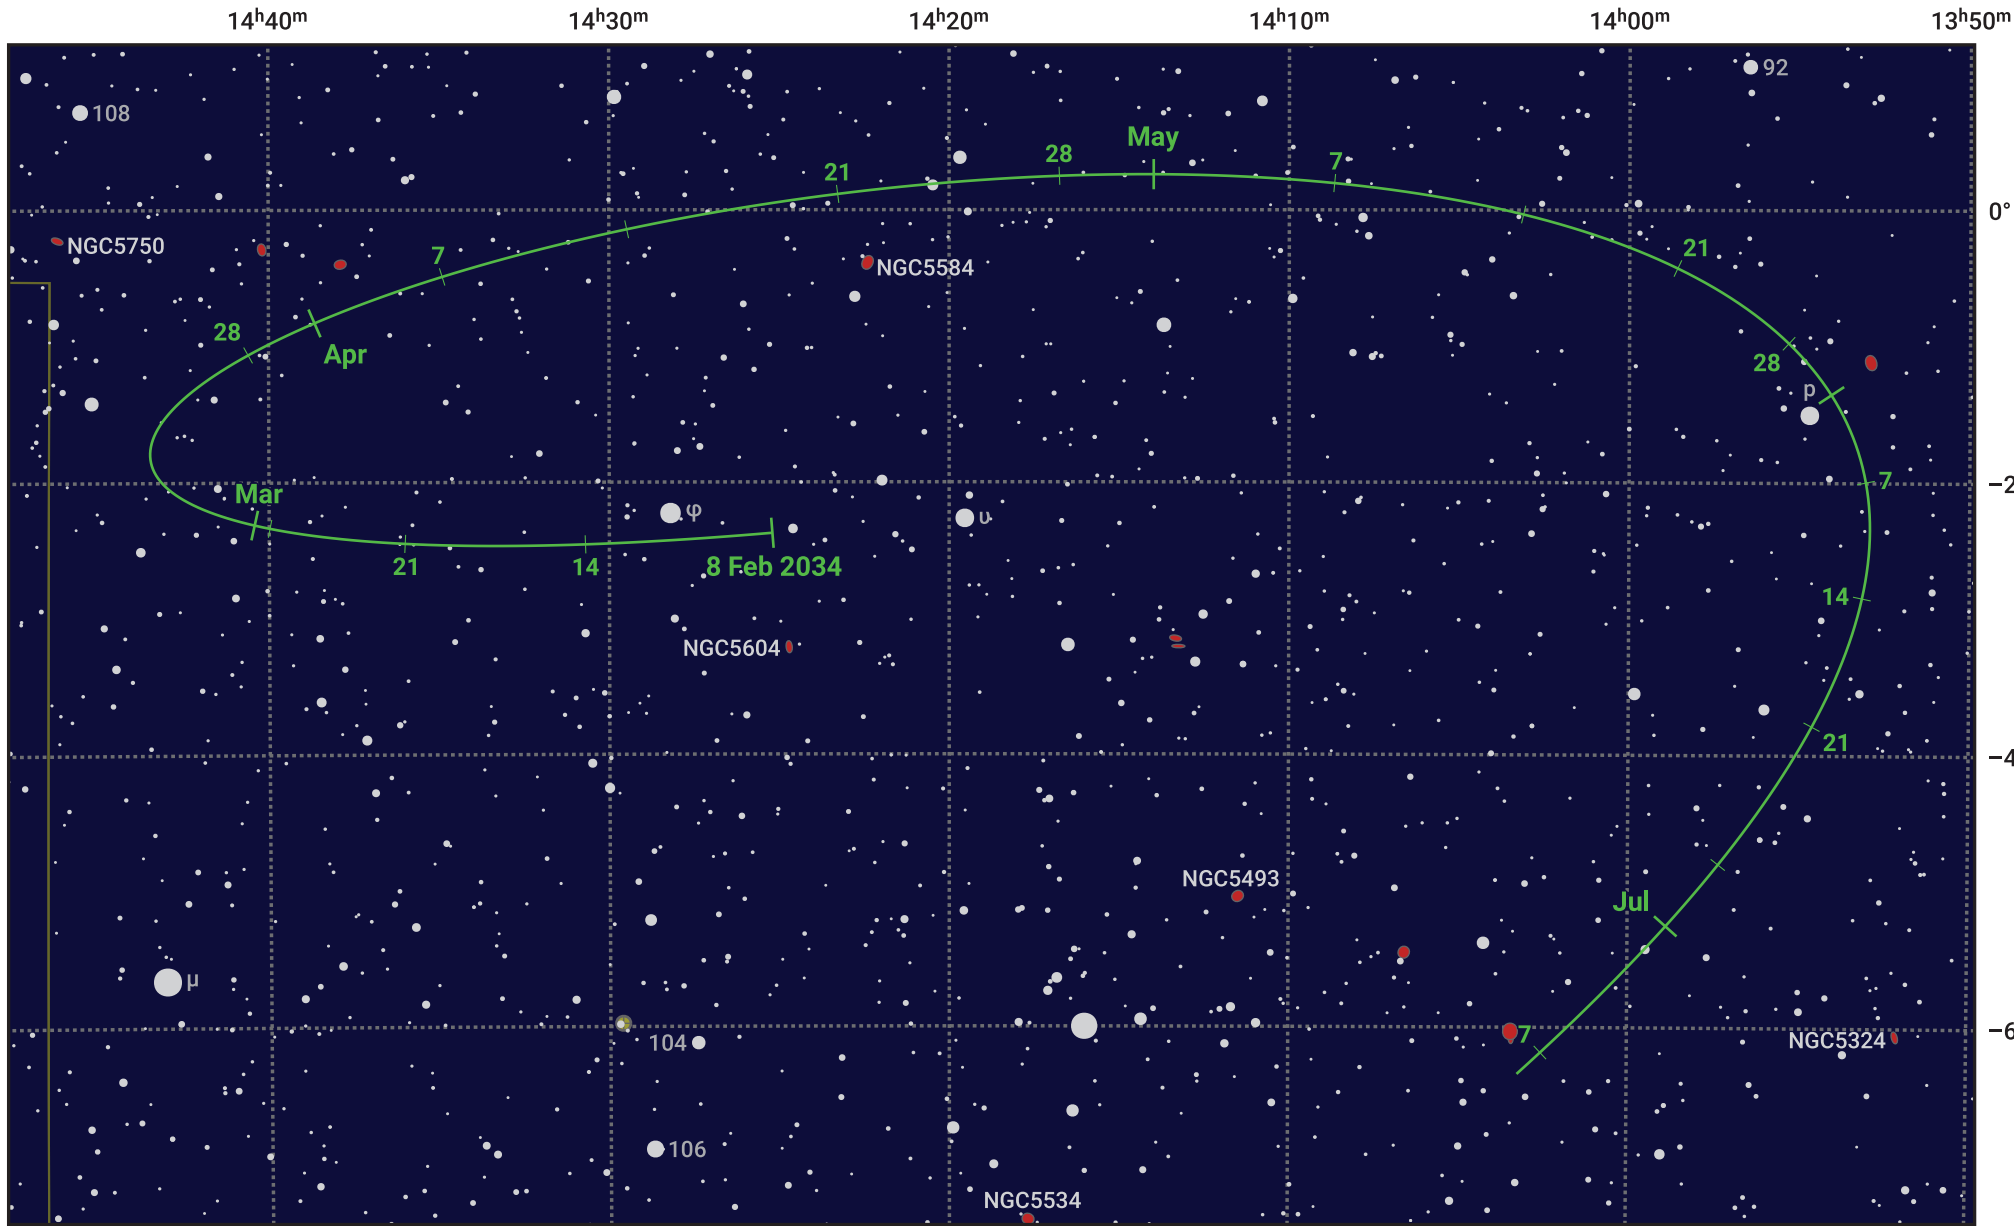

# The path of Asteroid 14 Irene around opposition on 24 Apr 2034

© Dominic Ford 2011–2024. Date markers placed at midnight UTC. Downloaded from <https://in-the-sky.org>

Magnitude scale: 11.0 10.0 9.0 8.0 7.0 6.0 5.0 4.0 3.0

Ecliptic Plane

Galaxy Bright nebula Open cluster Globular cluster

Date	Mag	Phase
2034 Mar 1	10.2	96%
2034 Mar 30	9.5	99%
2034 Apr 1	9.5	99%
2034 May 1	9.2	100%
2034 Jun 1	10.0	97%
2034 Jun 27	10.6	96%
2034 Jul 1	10.6	95%