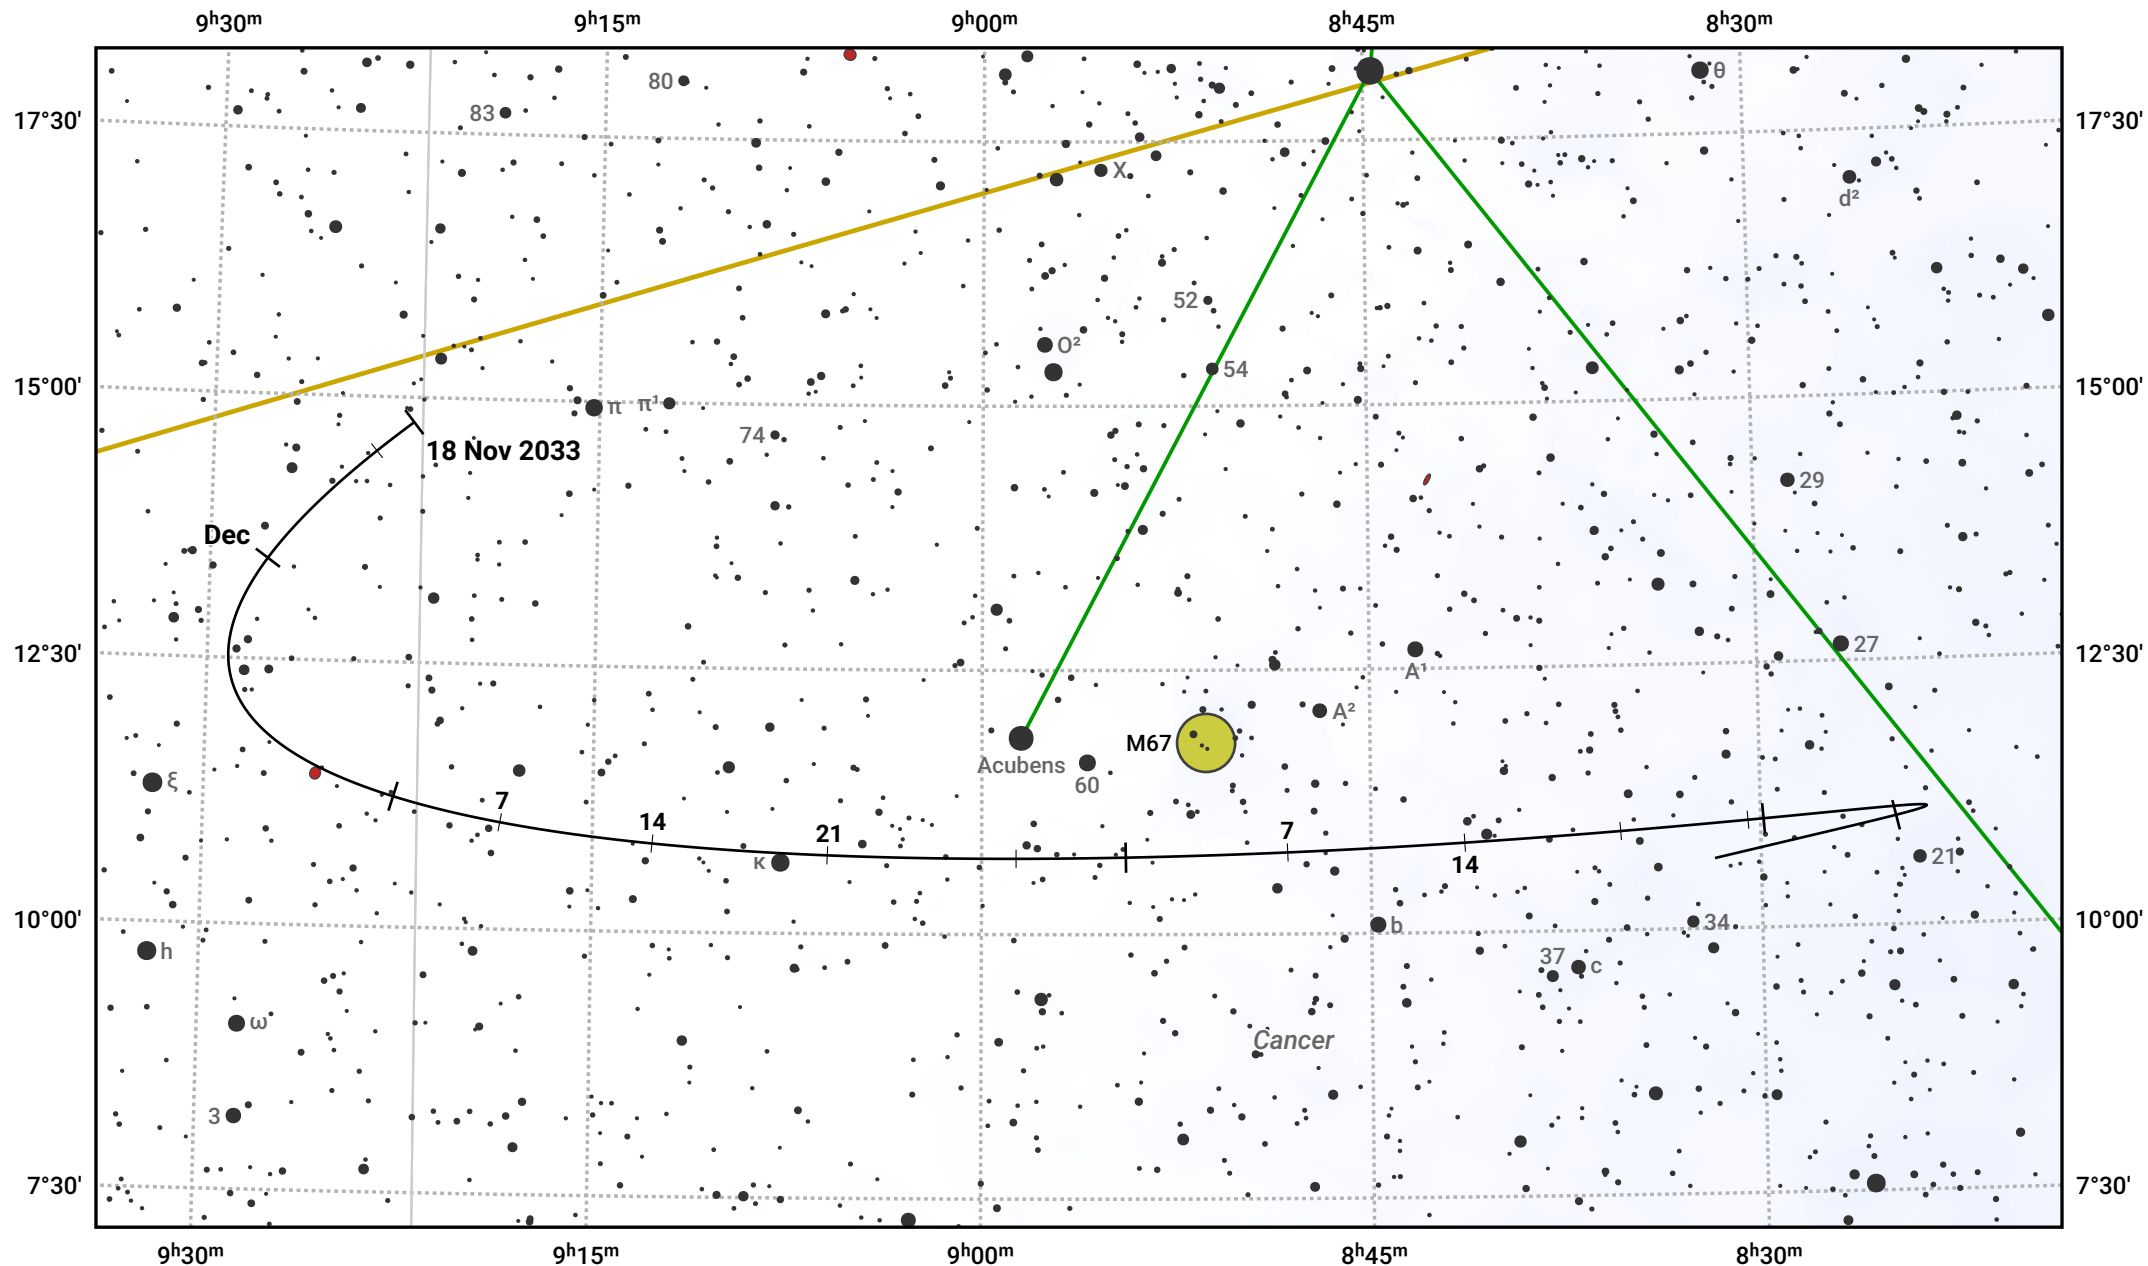

The path of Asteroid 15 Eunomia around opposition on 1 Feb 2034

© Dominic Ford 2011–2024. Date markers placed at midnight UTC. Downloaded from <https://in-the-sky.org>

Magnitude scale: · 10.0 · 9.0 · 8.0 · 7.0 · 6.0 · 5.0 · 4.0 · 3.0

— Ecliptic Plane

● Galaxy ■ Bright nebula ● Open cluster ⊕ Globular cluster

Date	Mag
2033 Dec 1	10.0
2034 Jan 1	9.5
2034 Jan 17	9.2
2034 Feb 1	8.9
2034 Mar 1	9.6
2034 Mar 26	10.2
2034 Apr 1	10.3