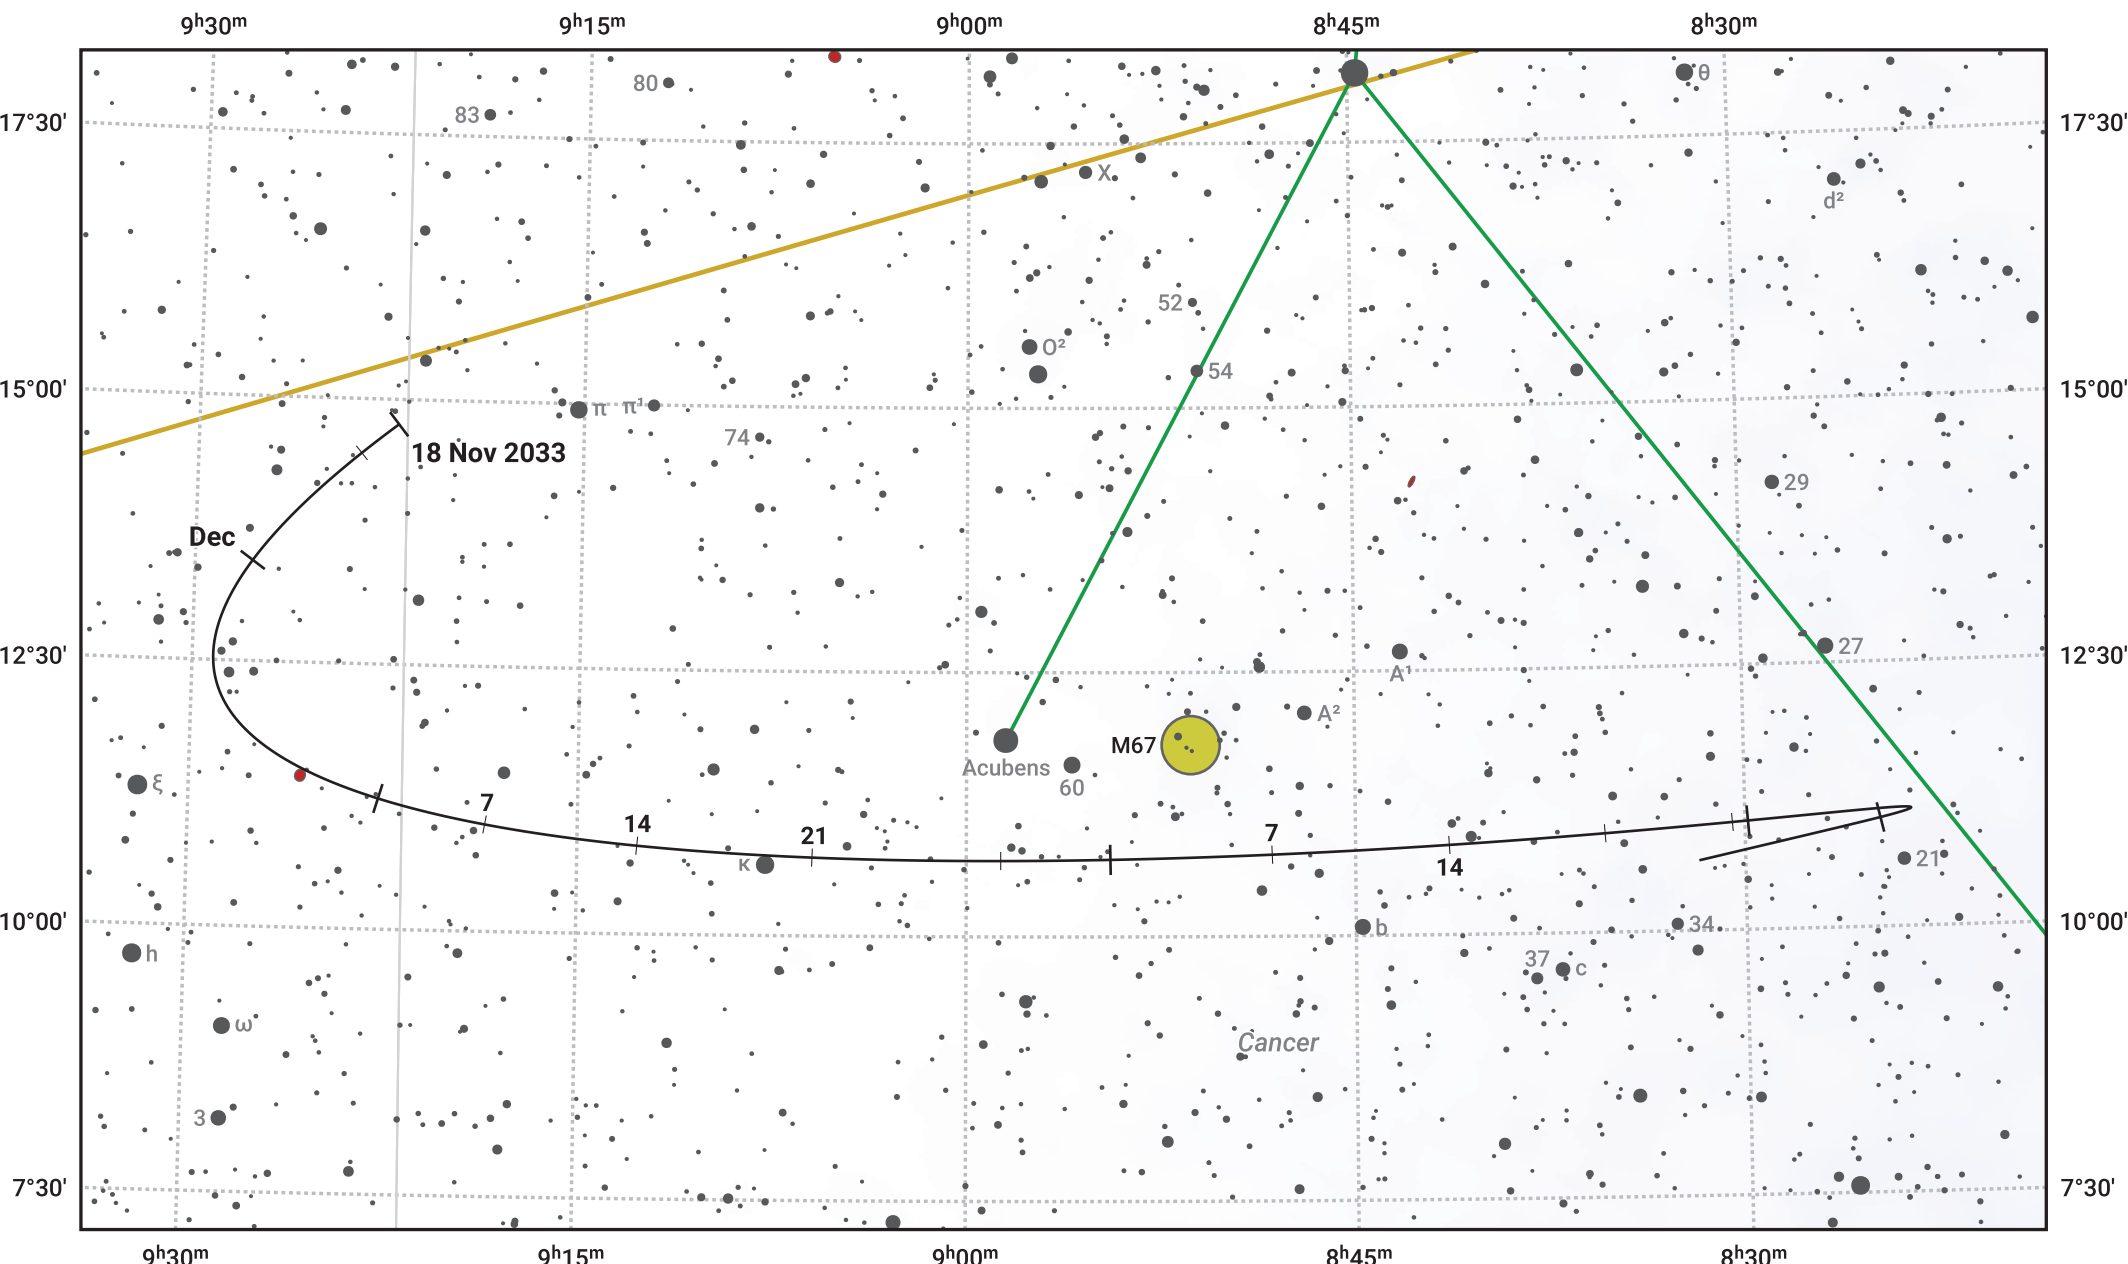

The path of Asteroid 15 Eunomia around opposition on 1 Feb 2034

© Dominic Ford 2011–2024. Date markers placed at midnight UTC. Downloaded from <https://in-the-sky.org>

Magnitude scale: • 10.0 • 9.0 • 8.0 • 7.0 • 6.0 • 5.0 • 4.0 • 3.0

— Ecliptic Plane

● Galaxy
 ■ Bright nebula
 ● Open cluster
 ⊕ Globular cluster

Date	Mag
2033 Dec 1	10.0
2034 Jan 1	9.5
2034 Jan 17	9.2
2034 Feb 1	8.9
2034 Mar 1	9.6
2034 Mar 26	10.2
2034 Apr 1	10.3