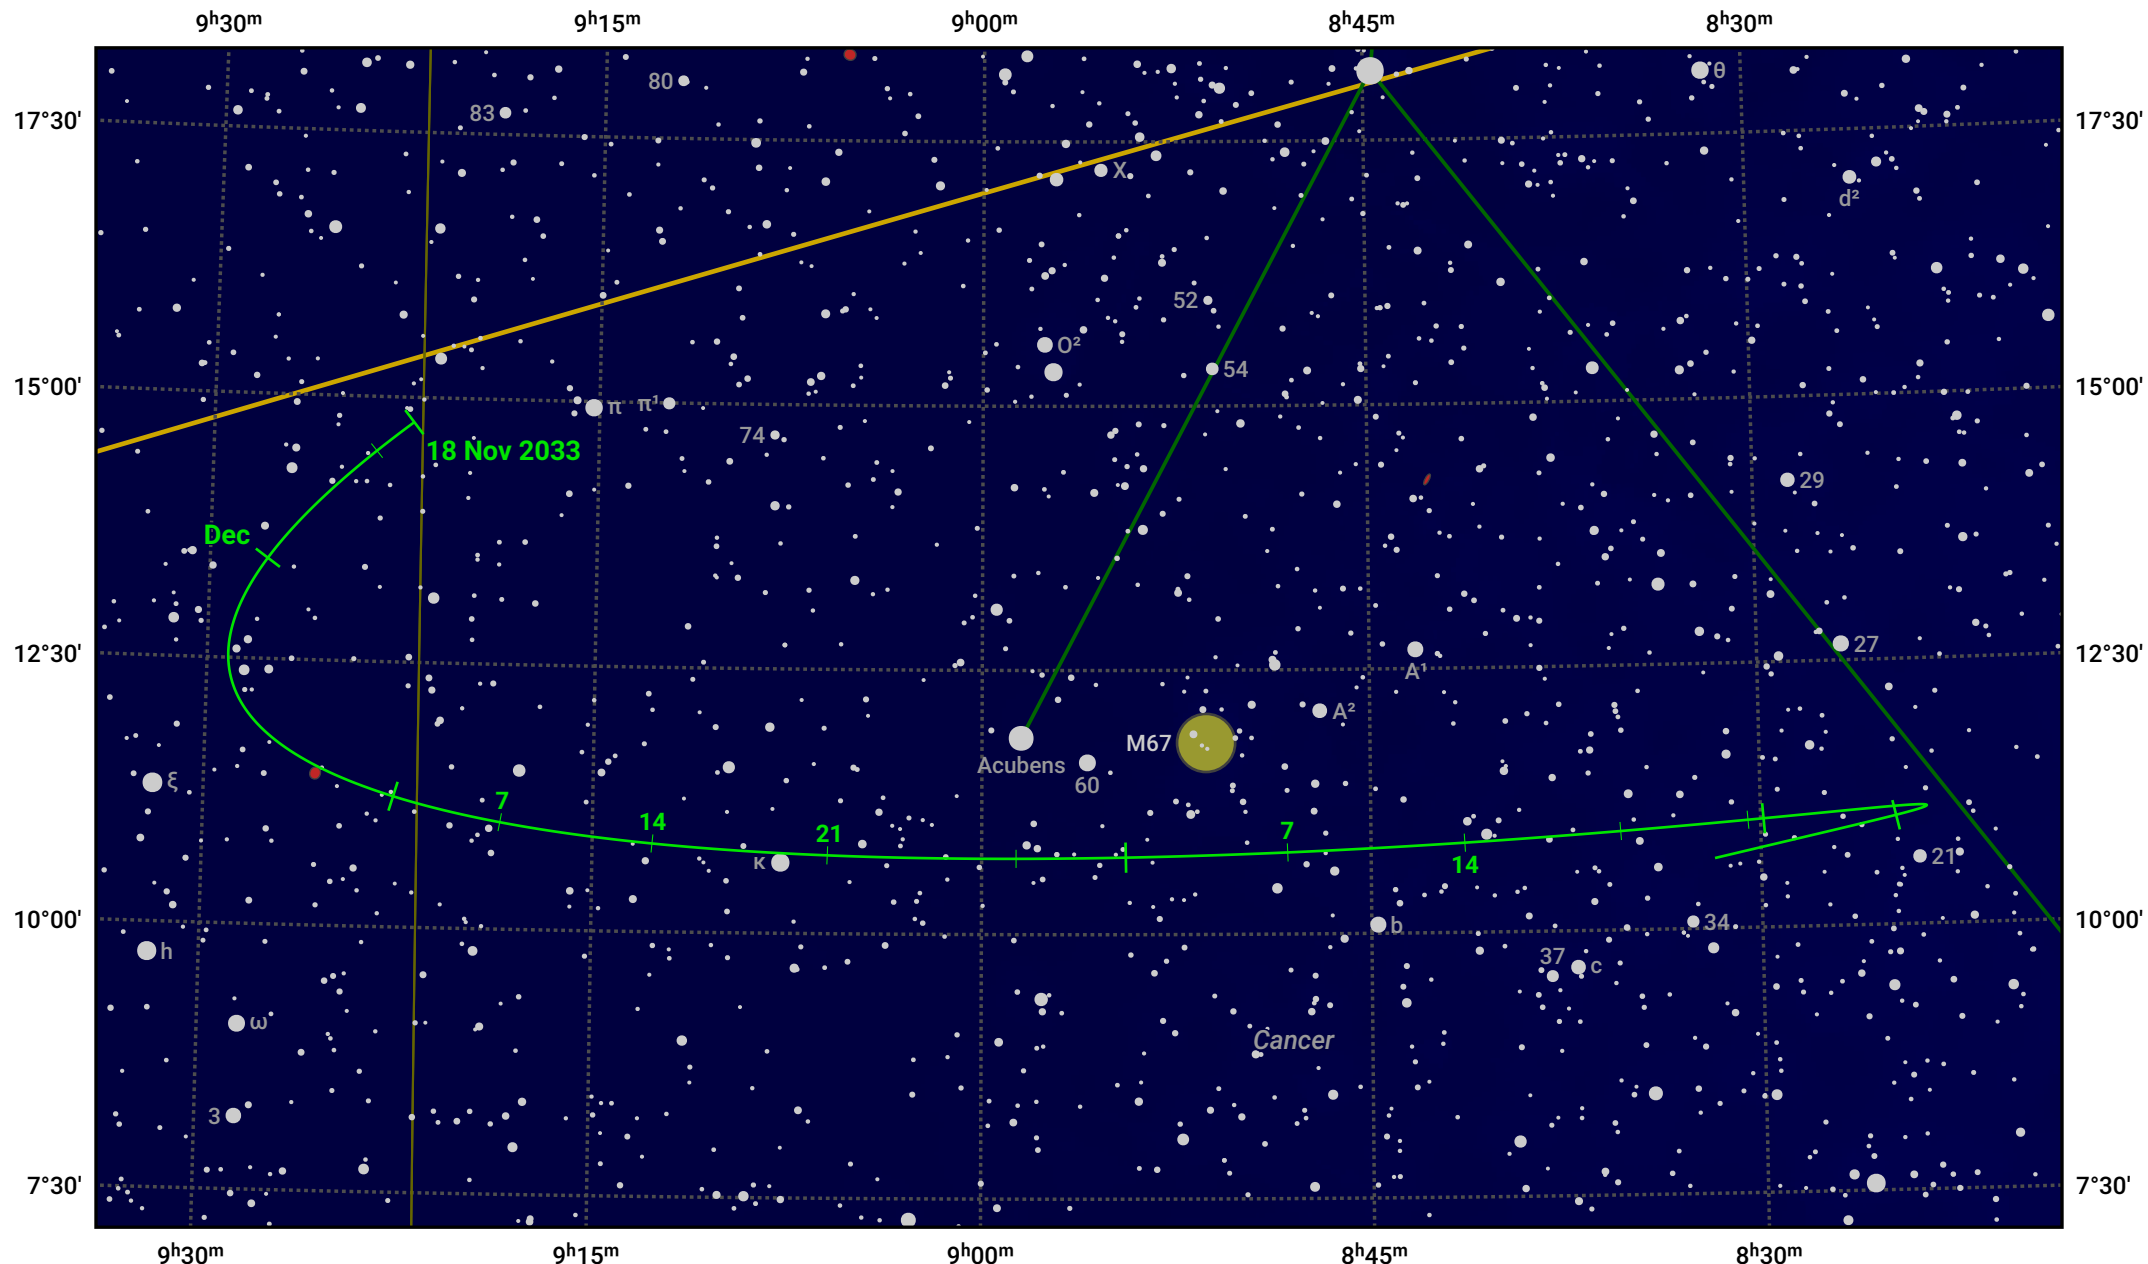

The path of Asteroid 15 Eunomia around opposition on 1 Feb 2034

© Dominic Ford 2011–2024. Date markers placed at midnight UTC. Downloaded from <https://in-the-sky.org>

Magnitude scale: ● 10.0 ● 9.0 ● 8.0 ● 7.0 ● 6.0 ● 5.0 ● 4.0 ● 3.0

— Ecliptic Plane

● Galaxy ■ Bright nebula ● Open cluster ● Globular cluster

Date	Mag
2033 Dec 1	10.0
2034 Jan 1	9.5
2034 Jan 17	9.2
2034 Feb 1	8.9
2034 Mar 1	9.6
2034 Mar 26	10.2
2034 Apr 1	10.3