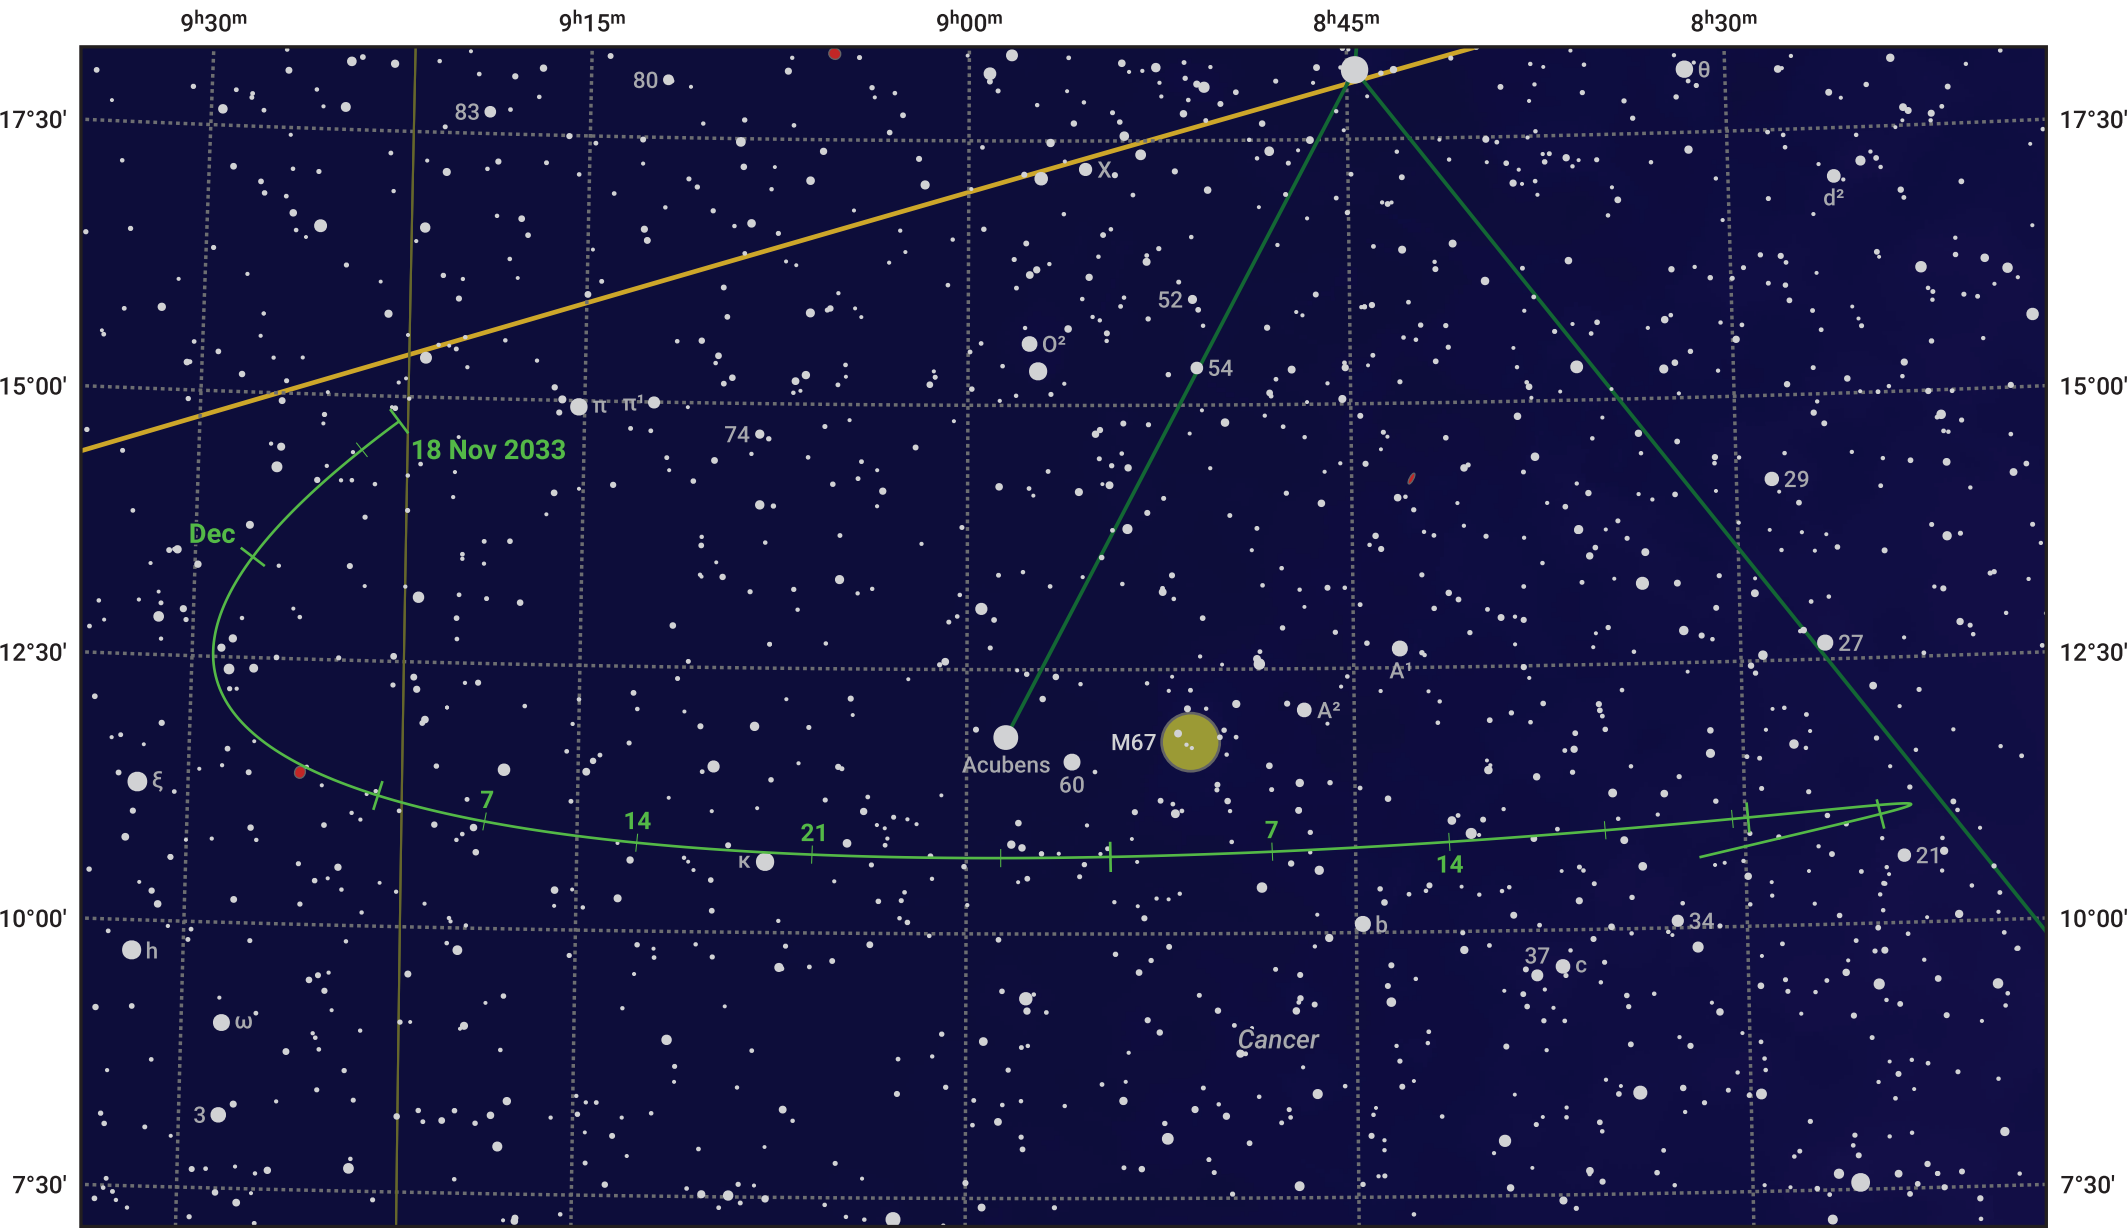

# The path of Asteroid 15 Eunomia around opposition on 1 Feb 2034

© Dominic Ford 2011–2024. Date markers placed at midnight UTC. Downloaded from <https://in-the-sky.org>

Magnitude scale: 10.0 9.0 8.0 7.0 6.0 5.0 4.0 3.0

— Ecliptic Plane

- Galaxy
- Bright nebula
- Open cluster
- ⊕ Globular cluster

Date	Mag
2033 Dec 1	10.0
2034 Jan 1	9.5
2034 Jan 17	9.2
2034 Feb 1	8.9
2034 Mar 1	9.6
2034 Mar 26	10.2
2034 Apr 1	10.3