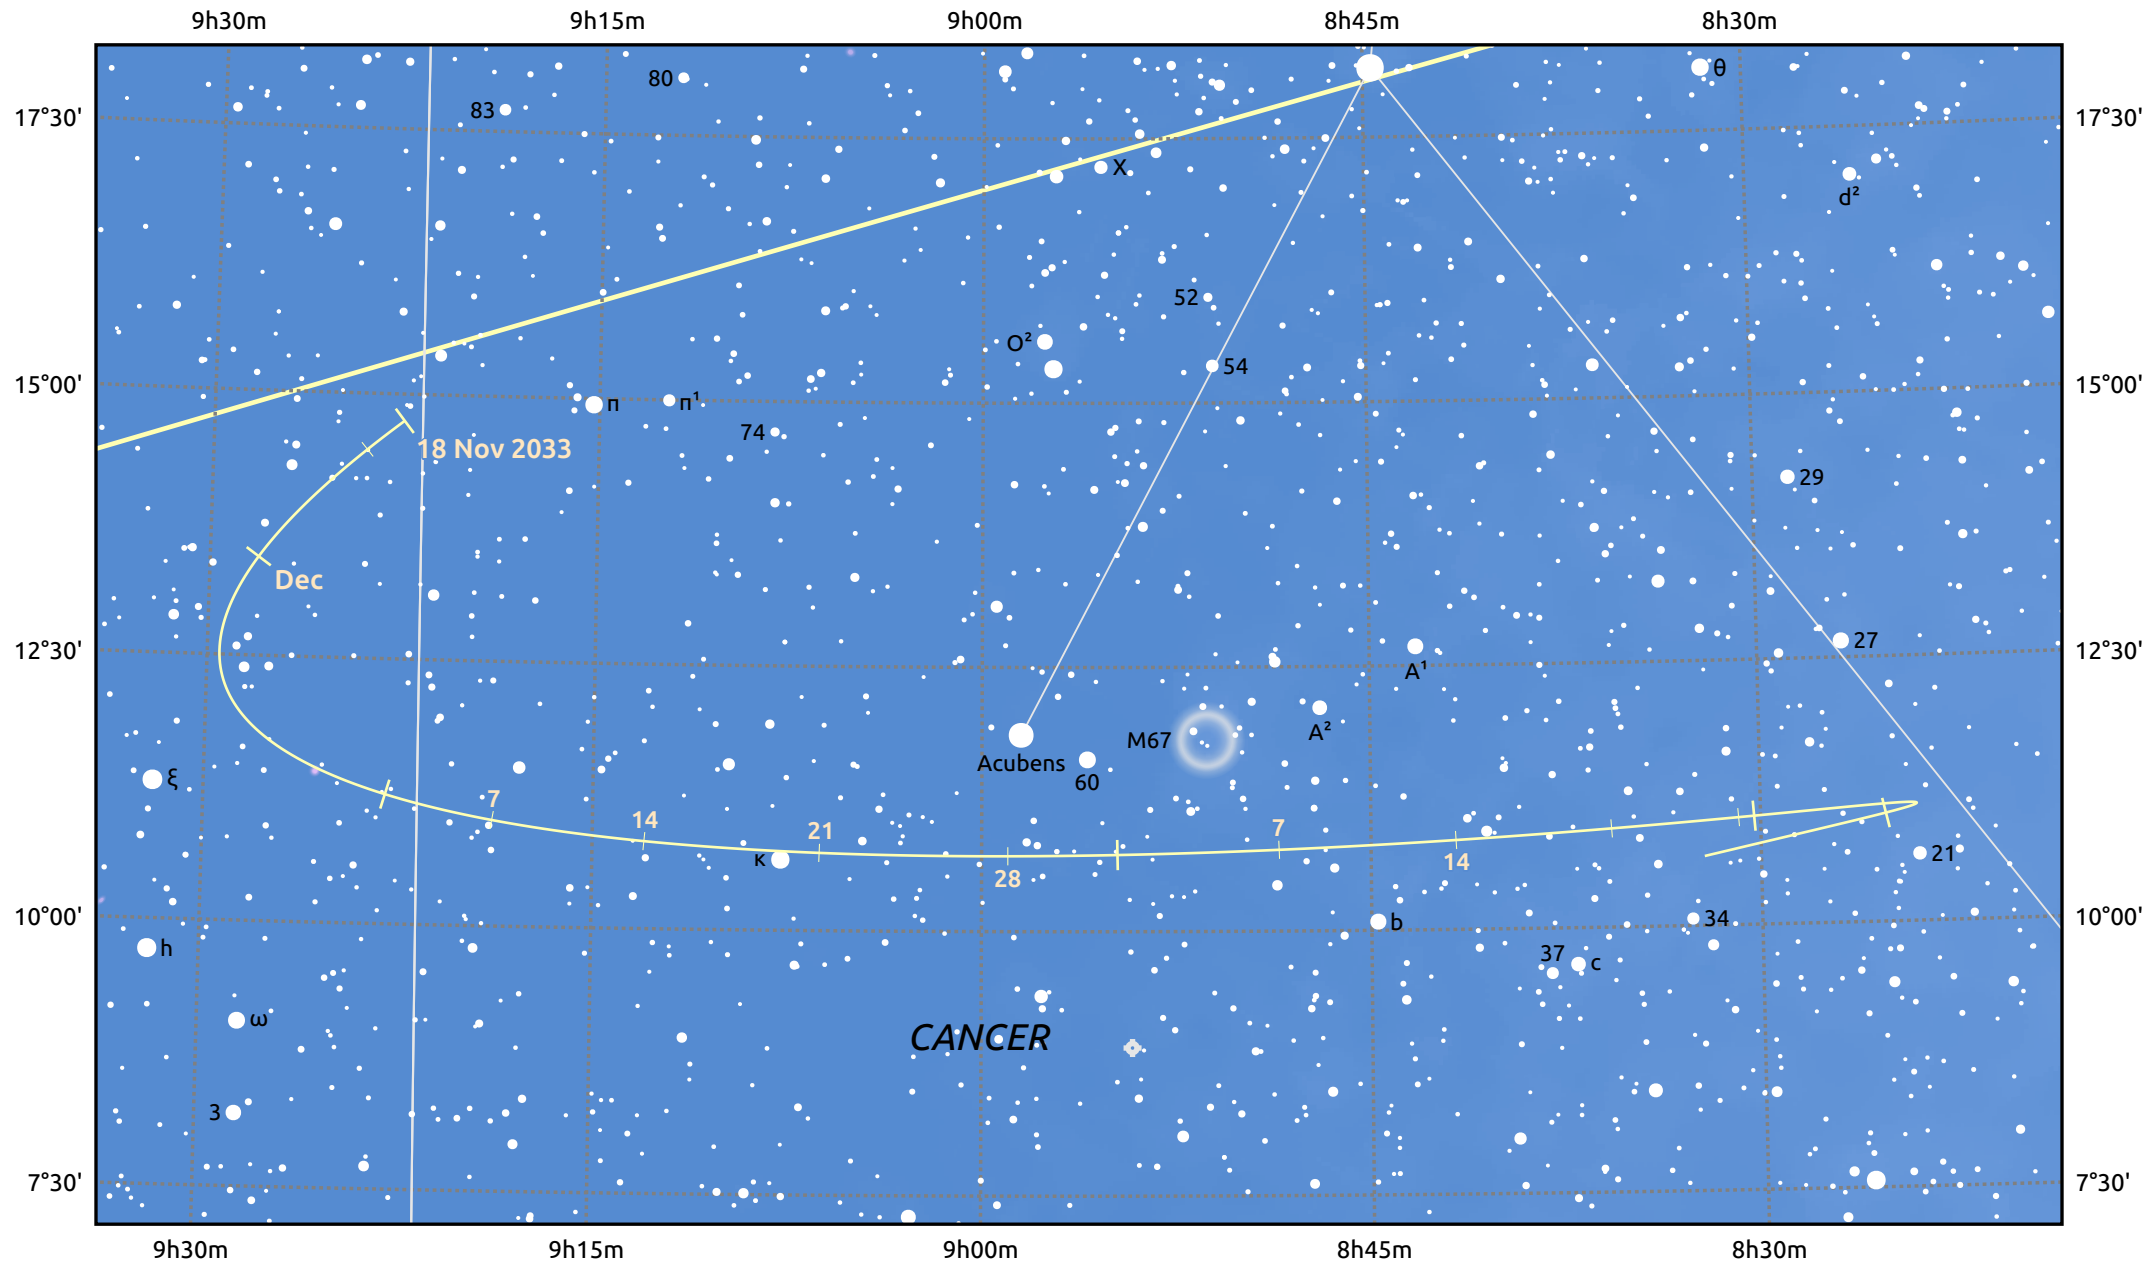

The path of Asteroid 15 Eunomia around opposition on 1 Feb 2034

© Dominic Ford 2011–2025. Date markers placed at midnight UTC. Downloaded from <https://in-the-sky.org>

Magnitude scale: ● 10.0 ● 9.0 ● 8.0 ● 7.0 ● 6.0 ● 5.0 ● 4.0 ● 3.0

— Ecliptic Plane

Galaxy Bright nebula Open cluster Globular cluster Planetary nebula

Date	Mag
2033 Dec 1	10.0
2034 Jan 1	9.5
2034 Jan 17	9.2
2034 Feb 1	8.9
2034 Mar 1	9.6
2034 Mar 26	10.2
2034 Apr 1	10.3