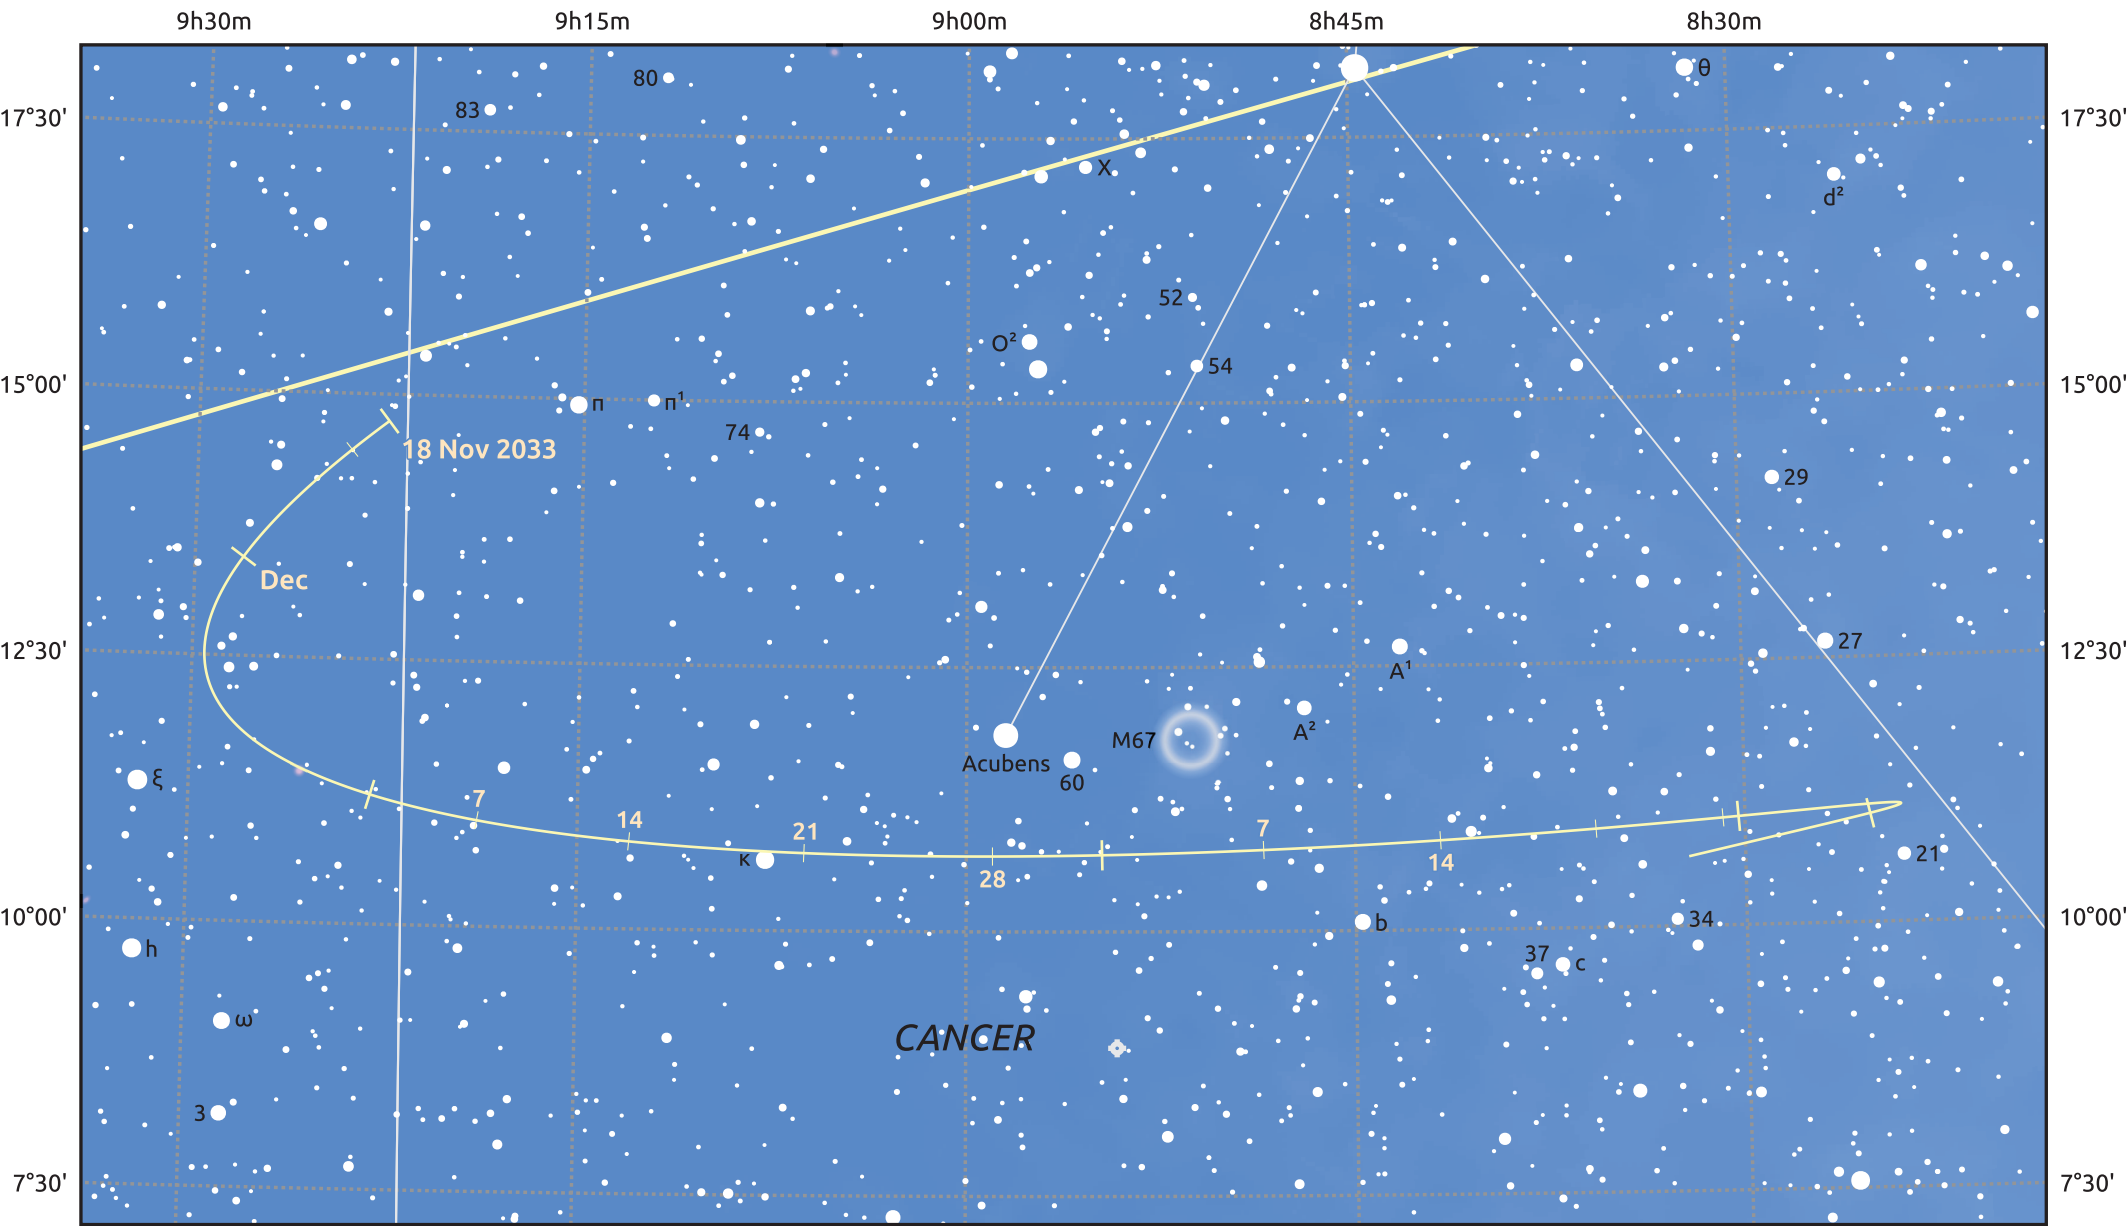

The path of Asteroid 15 Eunomia around opposition on 1 Feb 2034

© Dominic Ford 2011–2025. Date markers placed at midnight UTC. Downloaded from <https://in-the-sky.org>

Magnitude scale: • 10.0 • 9.0 • 8.0 • 7.0 • 6.0 • 5.0 • 4.0 • 3.0

— Ecliptic Plane

Galaxy Bright nebula Open cluster Globular cluster Planetary nebula

Date	Mag
2033 Dec 1	10.0
2034 Jan 1	9.5
2034 Jan 17	9.2
2034 Feb 1	8.9
2034 Mar 1	9.6
2034 Mar 26	10.2
2034 Apr 1	10.3