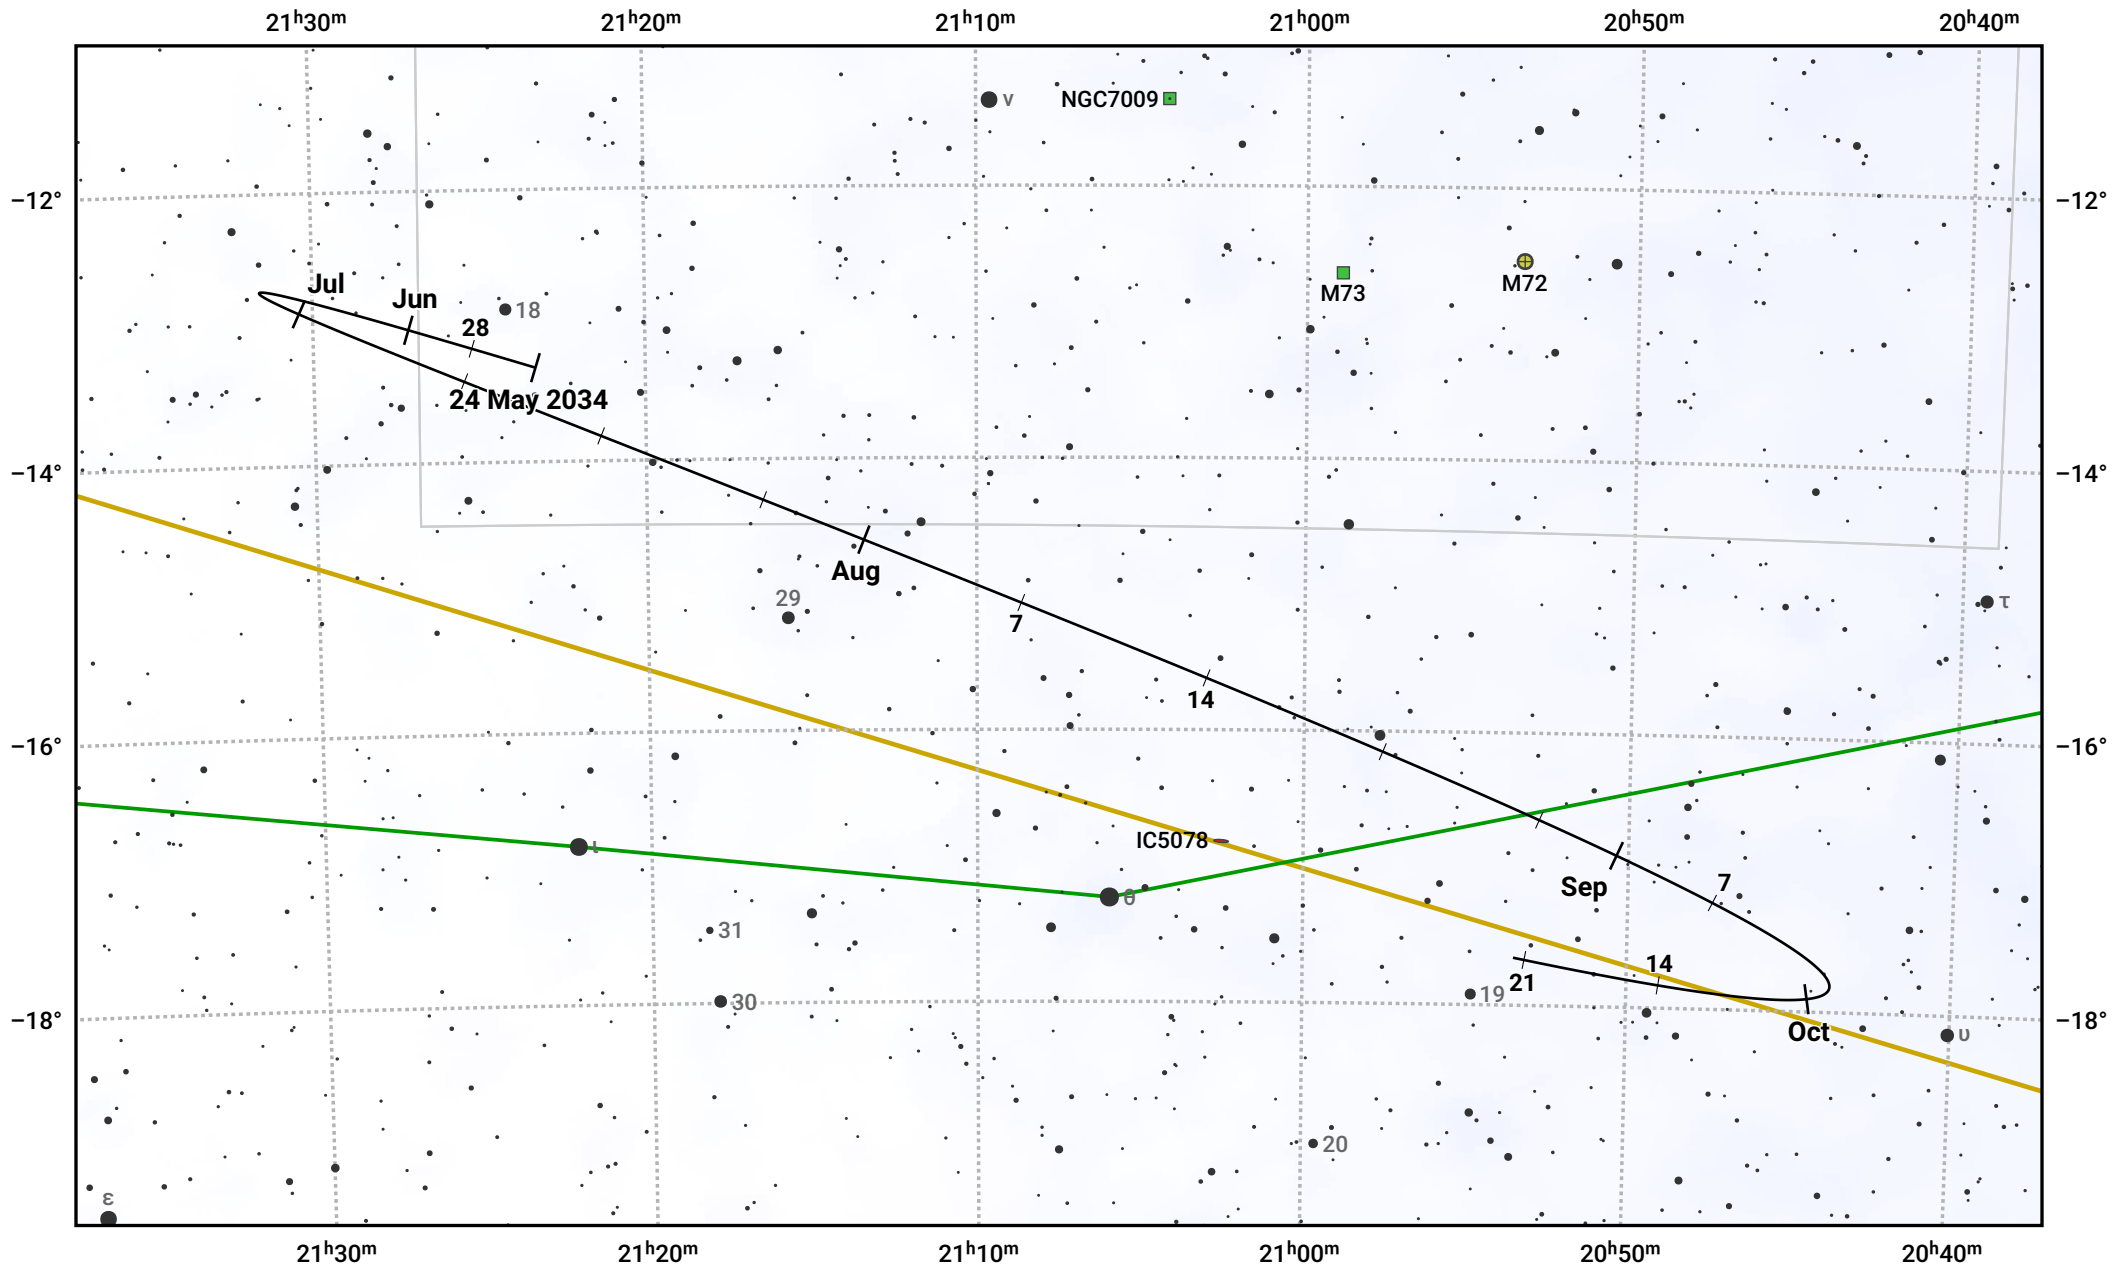

The path of Asteroid 16 Psyche around opposition on 7 Aug 2034

© Dominic Ford 2011–2024. Date markers placed at midnight UTC. Downloaded from <https://in-the-sky.org>

Magnitude scale: ● 10.0 ● 9.0 ● 8.0 ● 7.0 ● 6.0 ● 5.0 ● 4.0

— Ecliptic Plane

● Galaxy ■ Bright nebula ● Open cluster ● Globular cluster

| Date | Mag |
|-------------|------|
| 2034 Jun 1 | 11.2 |
| 2034 Jul 1 | 10.6 |
| 2034 Jul 14 | 10.3 |
| 2034 Aug 1 | 9.9 |
| 2034 Sep 1 | 10.2 |
| 2034 Oct 1 | 10.8 |