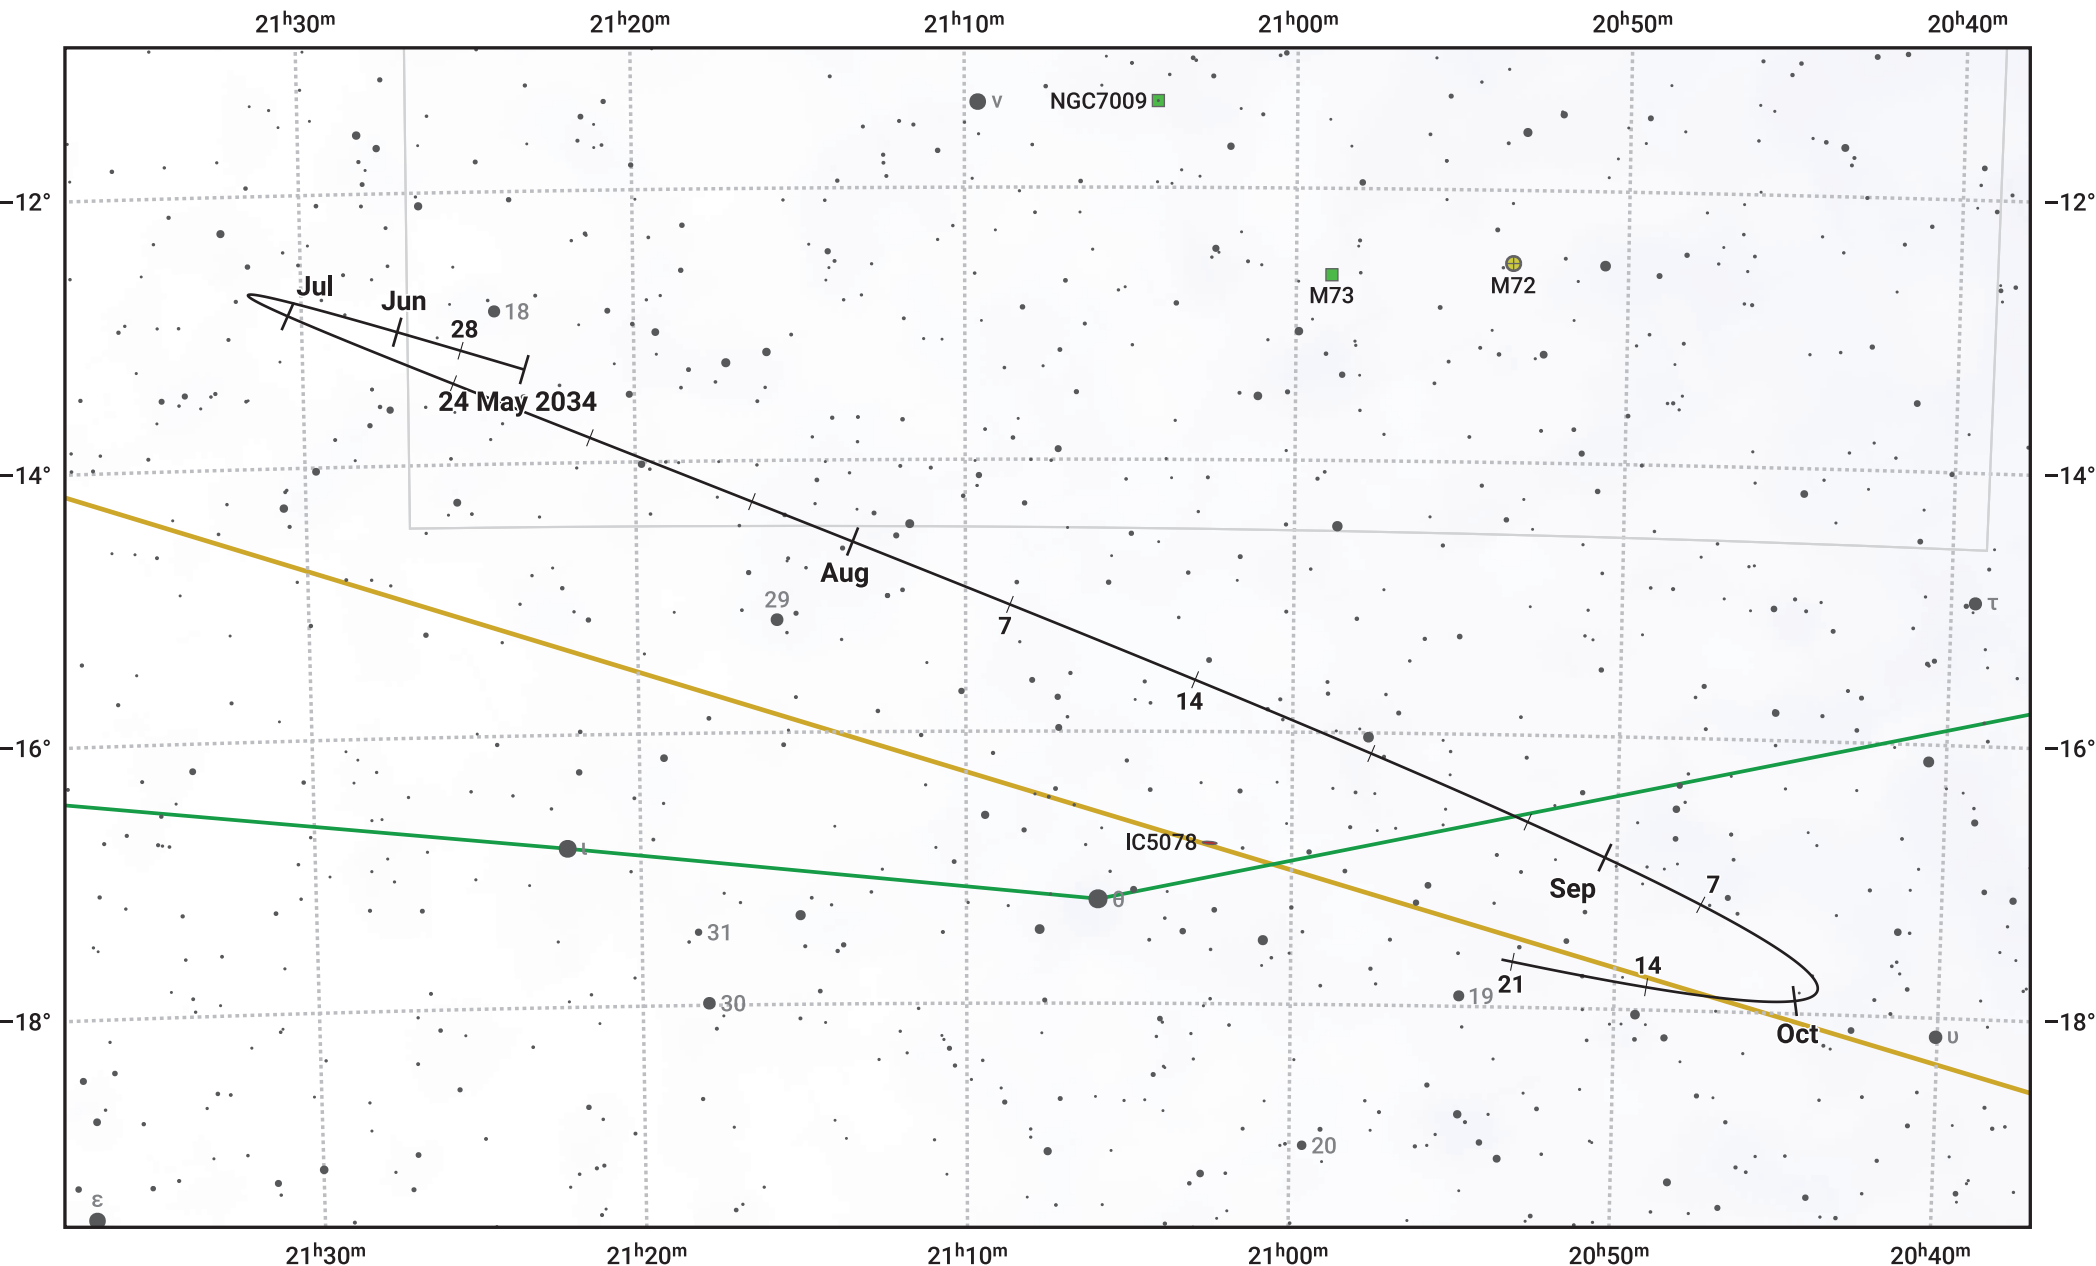

# The path of Asteroid 16 Psyche around opposition on 7 Aug 2034

© Dominic Ford 2011–2024. Date markers placed at midnight UTC. Downloaded from <https://in-the-sky.org>

Magnitude scale: • 10.0 • 9.0 • 8.0 • 7.0 • 6.0 • 5.0 • 4.0

— Ecliptic Plane

● Galaxy    
 ■ Bright nebula    
 ● Open cluster    
 ⊕ Globular cluster

Date	Mag
2034 Jun 1	11.2
2034 Jul 1	10.6
2034 Jul 14	10.3
2034 Aug 1	9.9
2034 Sep 1	10.2
2034 Oct 1	10.8