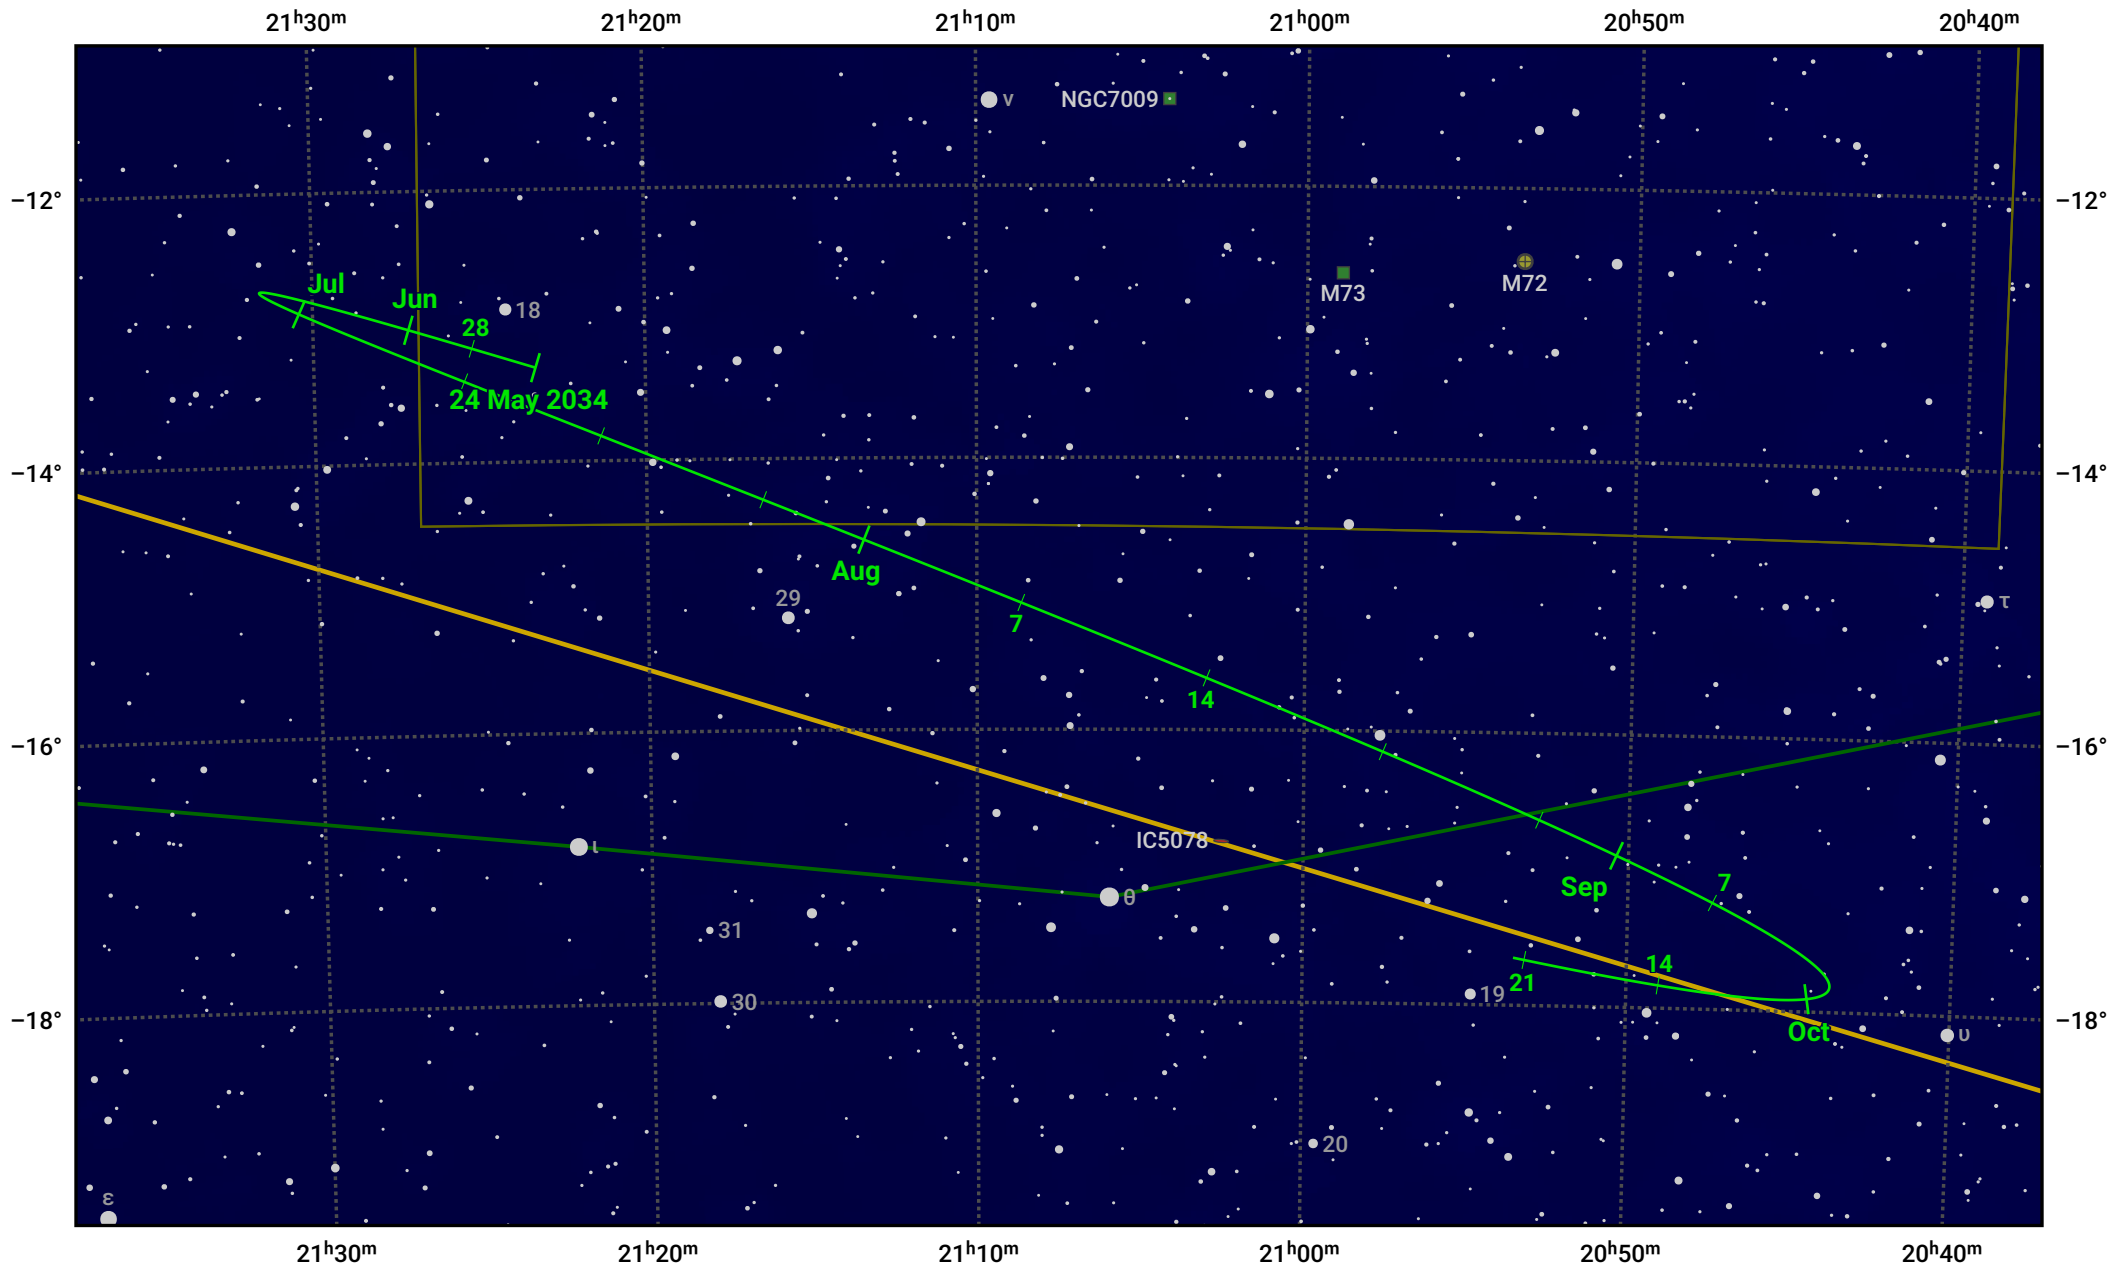

The path of Asteroid 16 Psyche around opposition on 7 Aug 2034

© Dominic Ford 2011–2024. Date markers placed at midnight UTC. Downloaded from <https://in-the-sky.org>

Magnitude scale: • 10.0 • 9.0 • 8.0 • 7.0 • 6.0 • 5.0 • 4.0

— Ecliptic Plane

● Galaxy ■ Bright nebula ● Open cluster ⊕ Globular cluster

Date	Mag
2034 Jun 1	11.2
2034 Jul 1	10.6
2034 Jul 14	10.3
2034 Aug 1	9.9
2034 Sep 1	10.2
2034 Oct 1	10.8