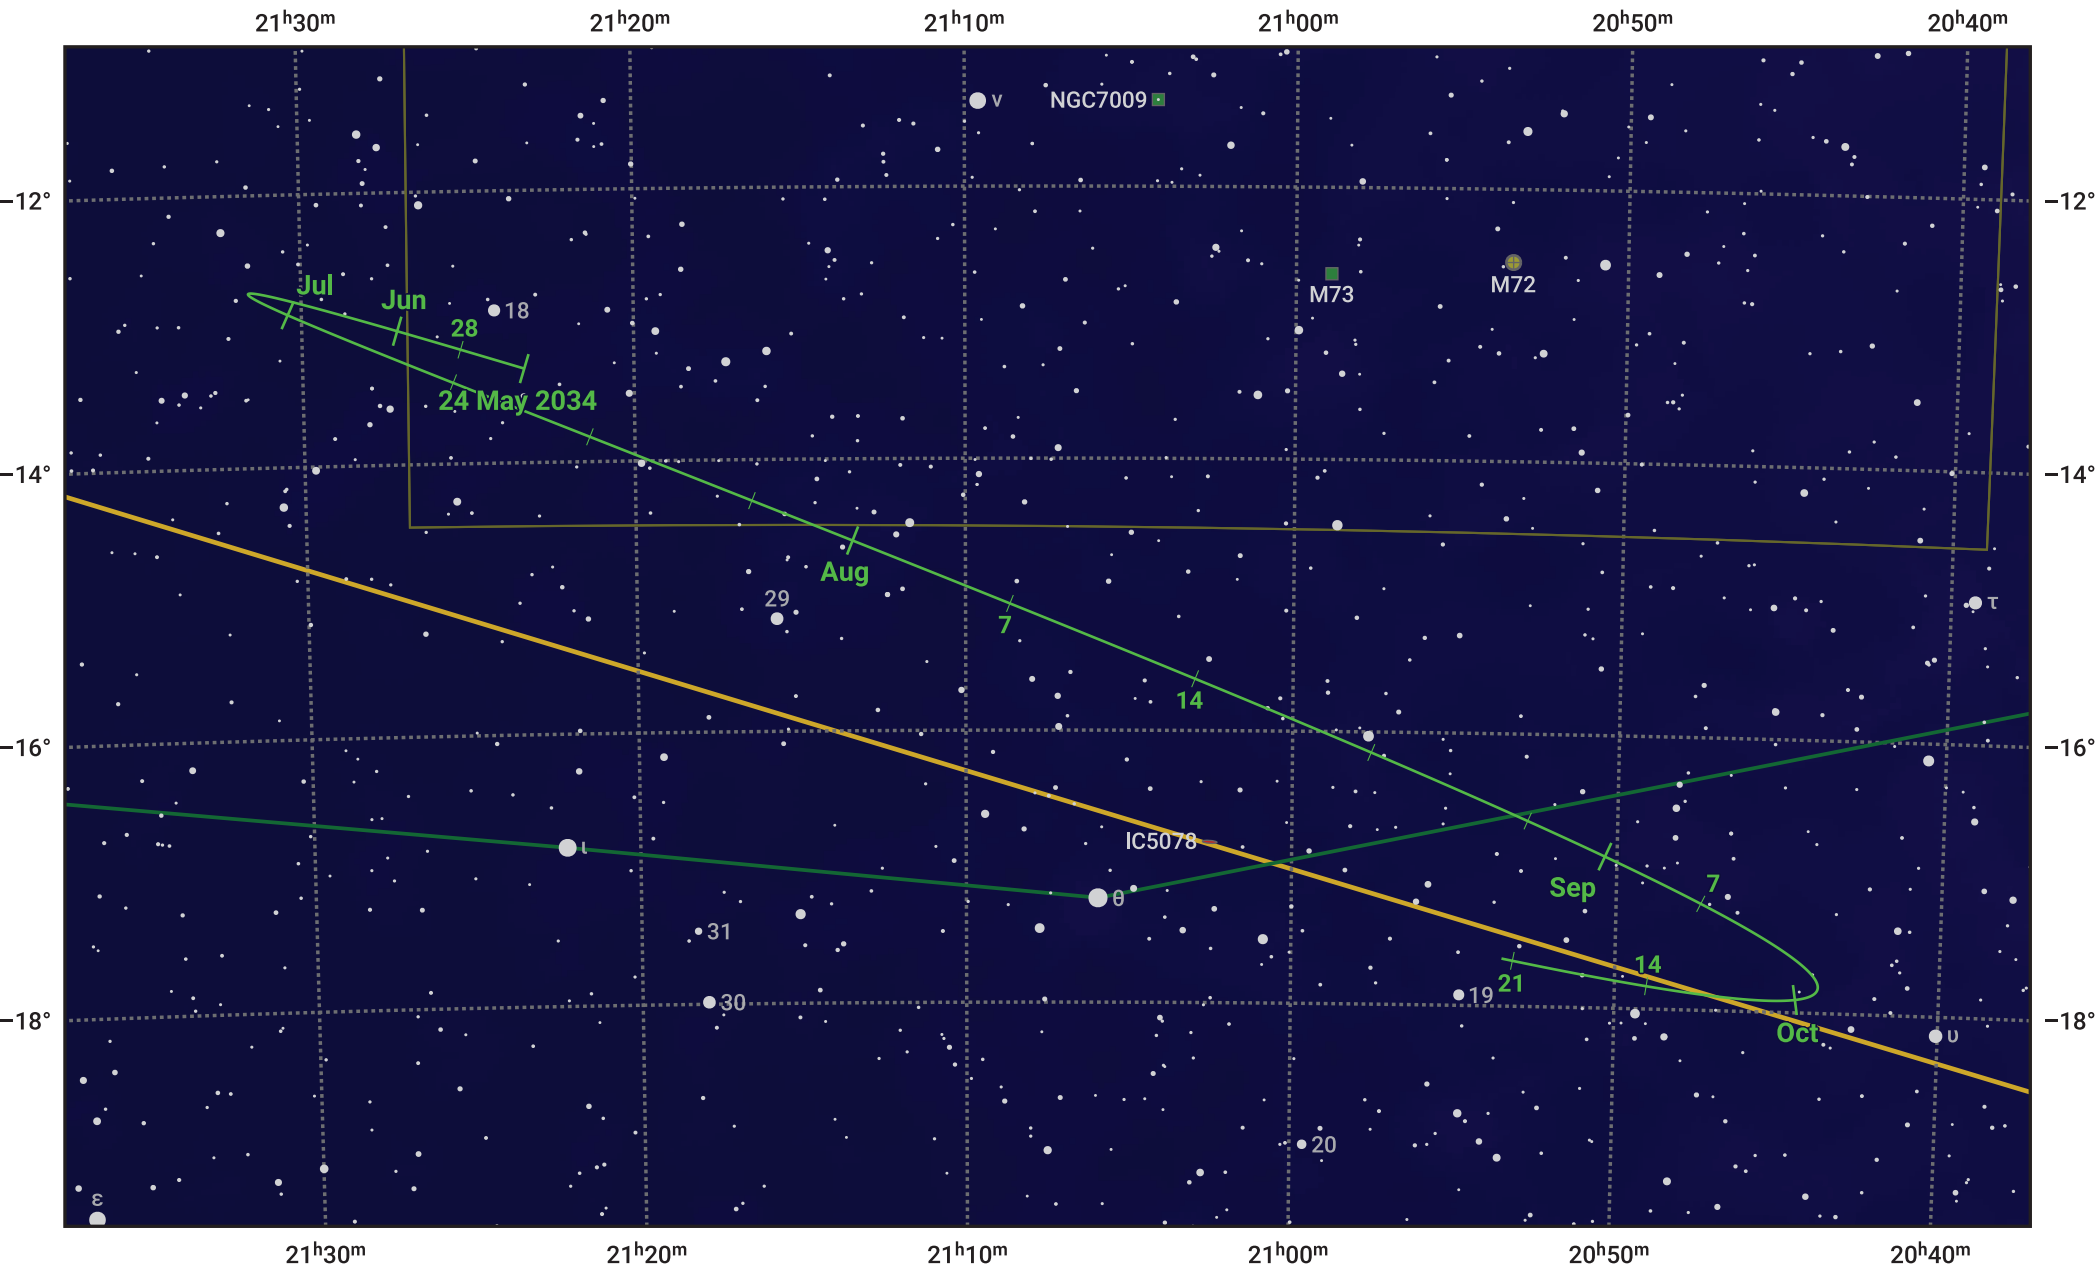

# The path of Asteroid 16 Psyche around opposition on 7 Aug 2034

© Dominic Ford 2011–2024. Date markers placed at midnight UTC. Downloaded from <https://in-the-sky.org>

Magnitude scale: ● 10.0 ● 9.0 ● 8.0 ● 7.0 ● 6.0 ● 5.0 ● 4.0

— Ecliptic Plane

- Galaxy
- Bright nebula
- Open cluster
- ⊕ Globular cluster

Date	Mag
2034 Jun 1	11.2
2034 Jul 1	10.6
2034 Jul 14	10.3
2034 Aug 1	9.9
2034 Sep 1	10.2
2034 Oct 1	10.8