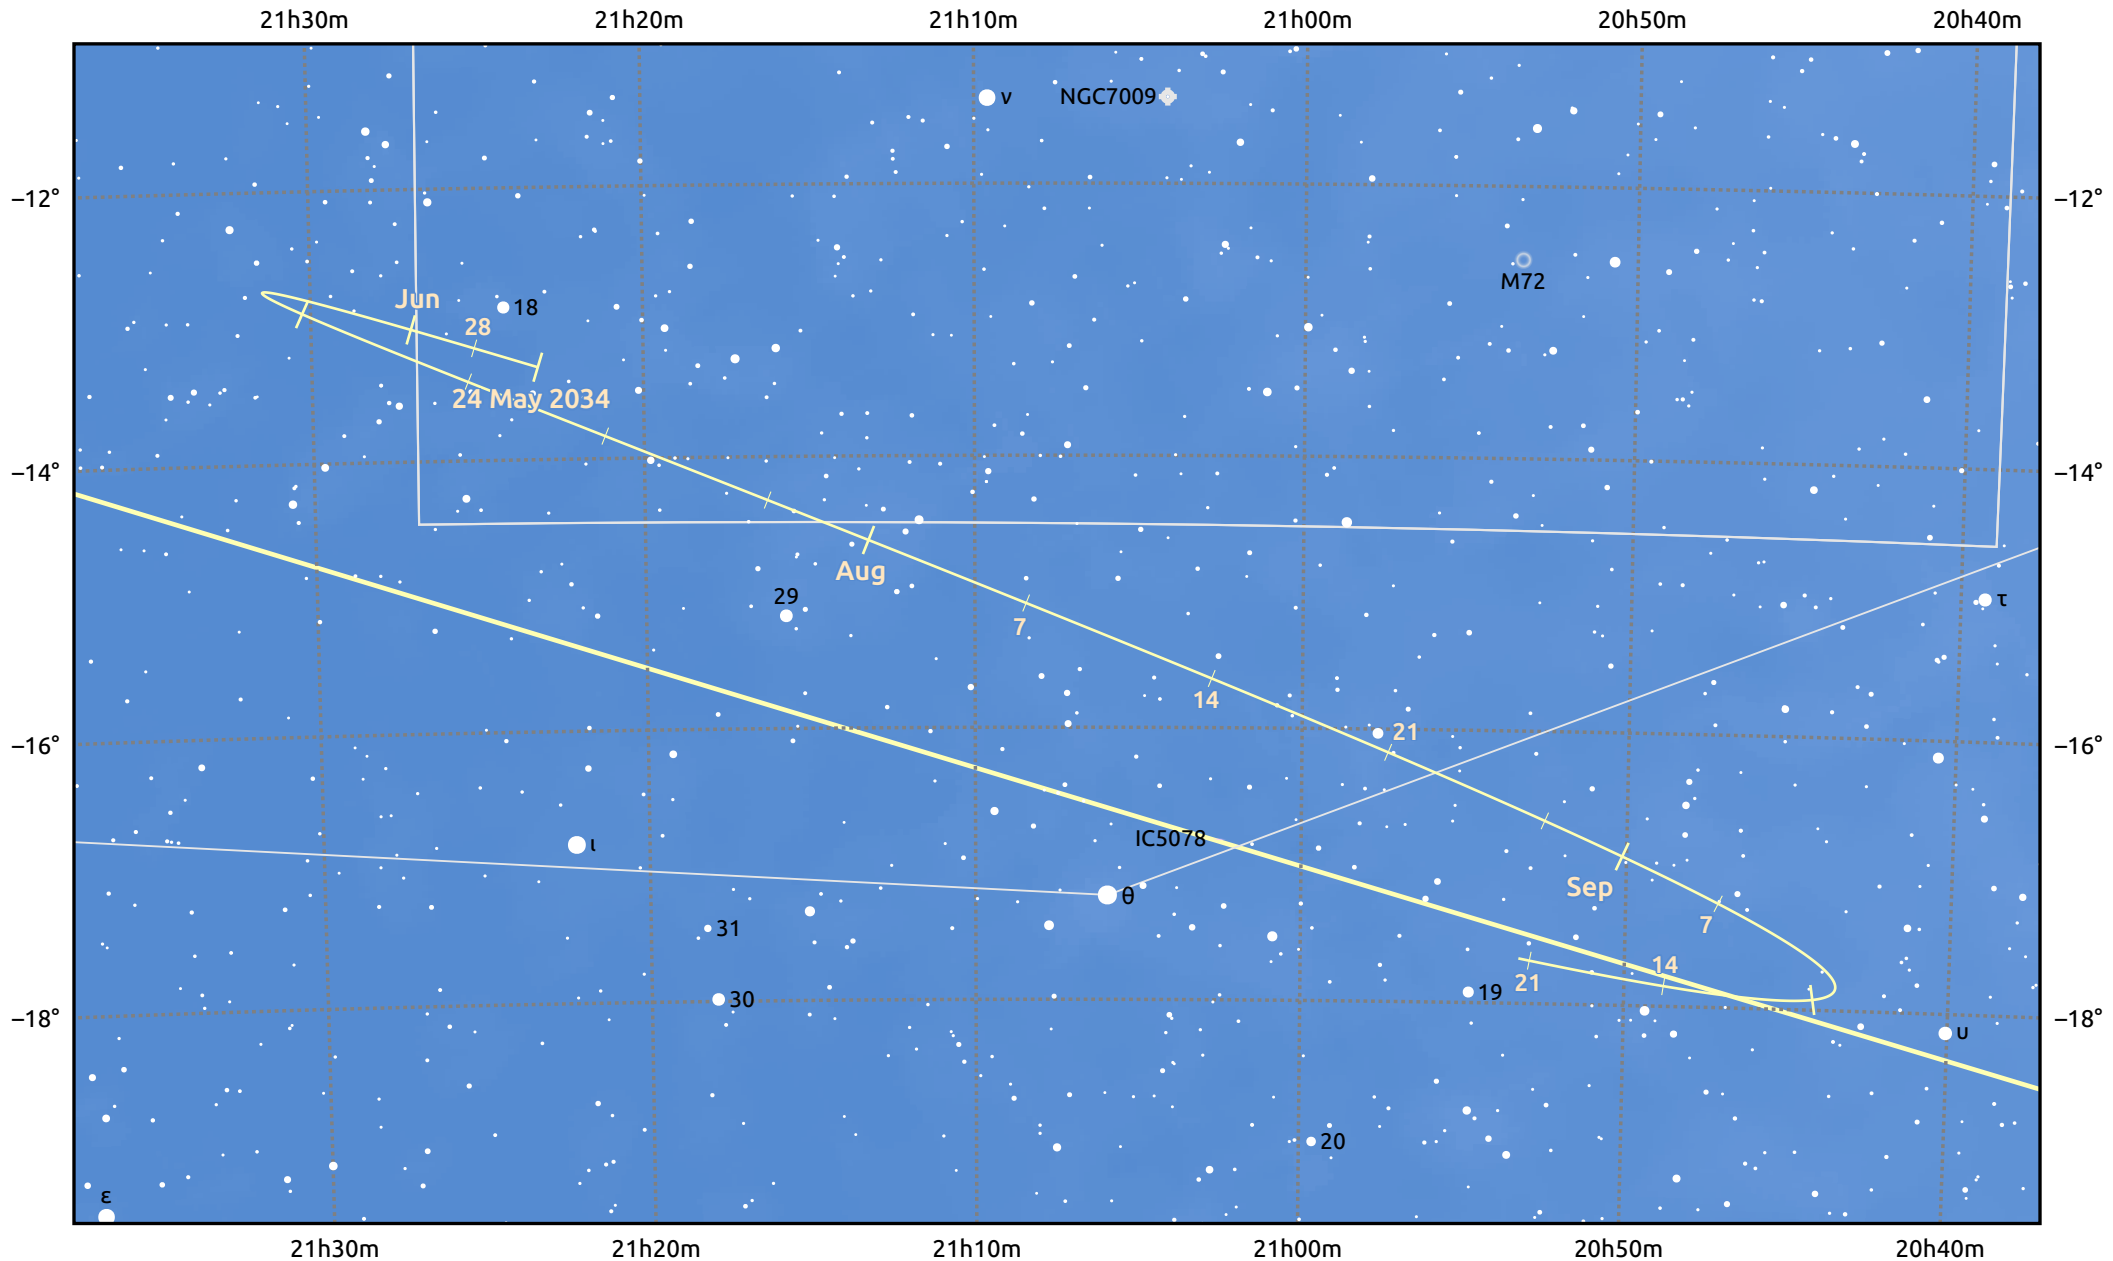

# The path of Asteroid 16 Psyche around opposition on 7 Aug 2034

© Dominic Ford 2011–2025. Date markers placed at midnight UTC. Downloaded from <https://in-the-sky.org>

Magnitude scale: • 10.0 • 9.0 • 8.0 • 7.0 • 6.0 • 5.0 • 4.0

— Ecliptic Plane

Galaxy    Bright nebula    Open cluster    Globular cluster    Planetary nebula

Date	Mag
2034 Jun 1	11.2
2034 Jul 1	10.6
2034 Jul 14	10.3
2034 Aug 1	9.8
2034 Sep 1	10.2
2034 Oct 1	10.8