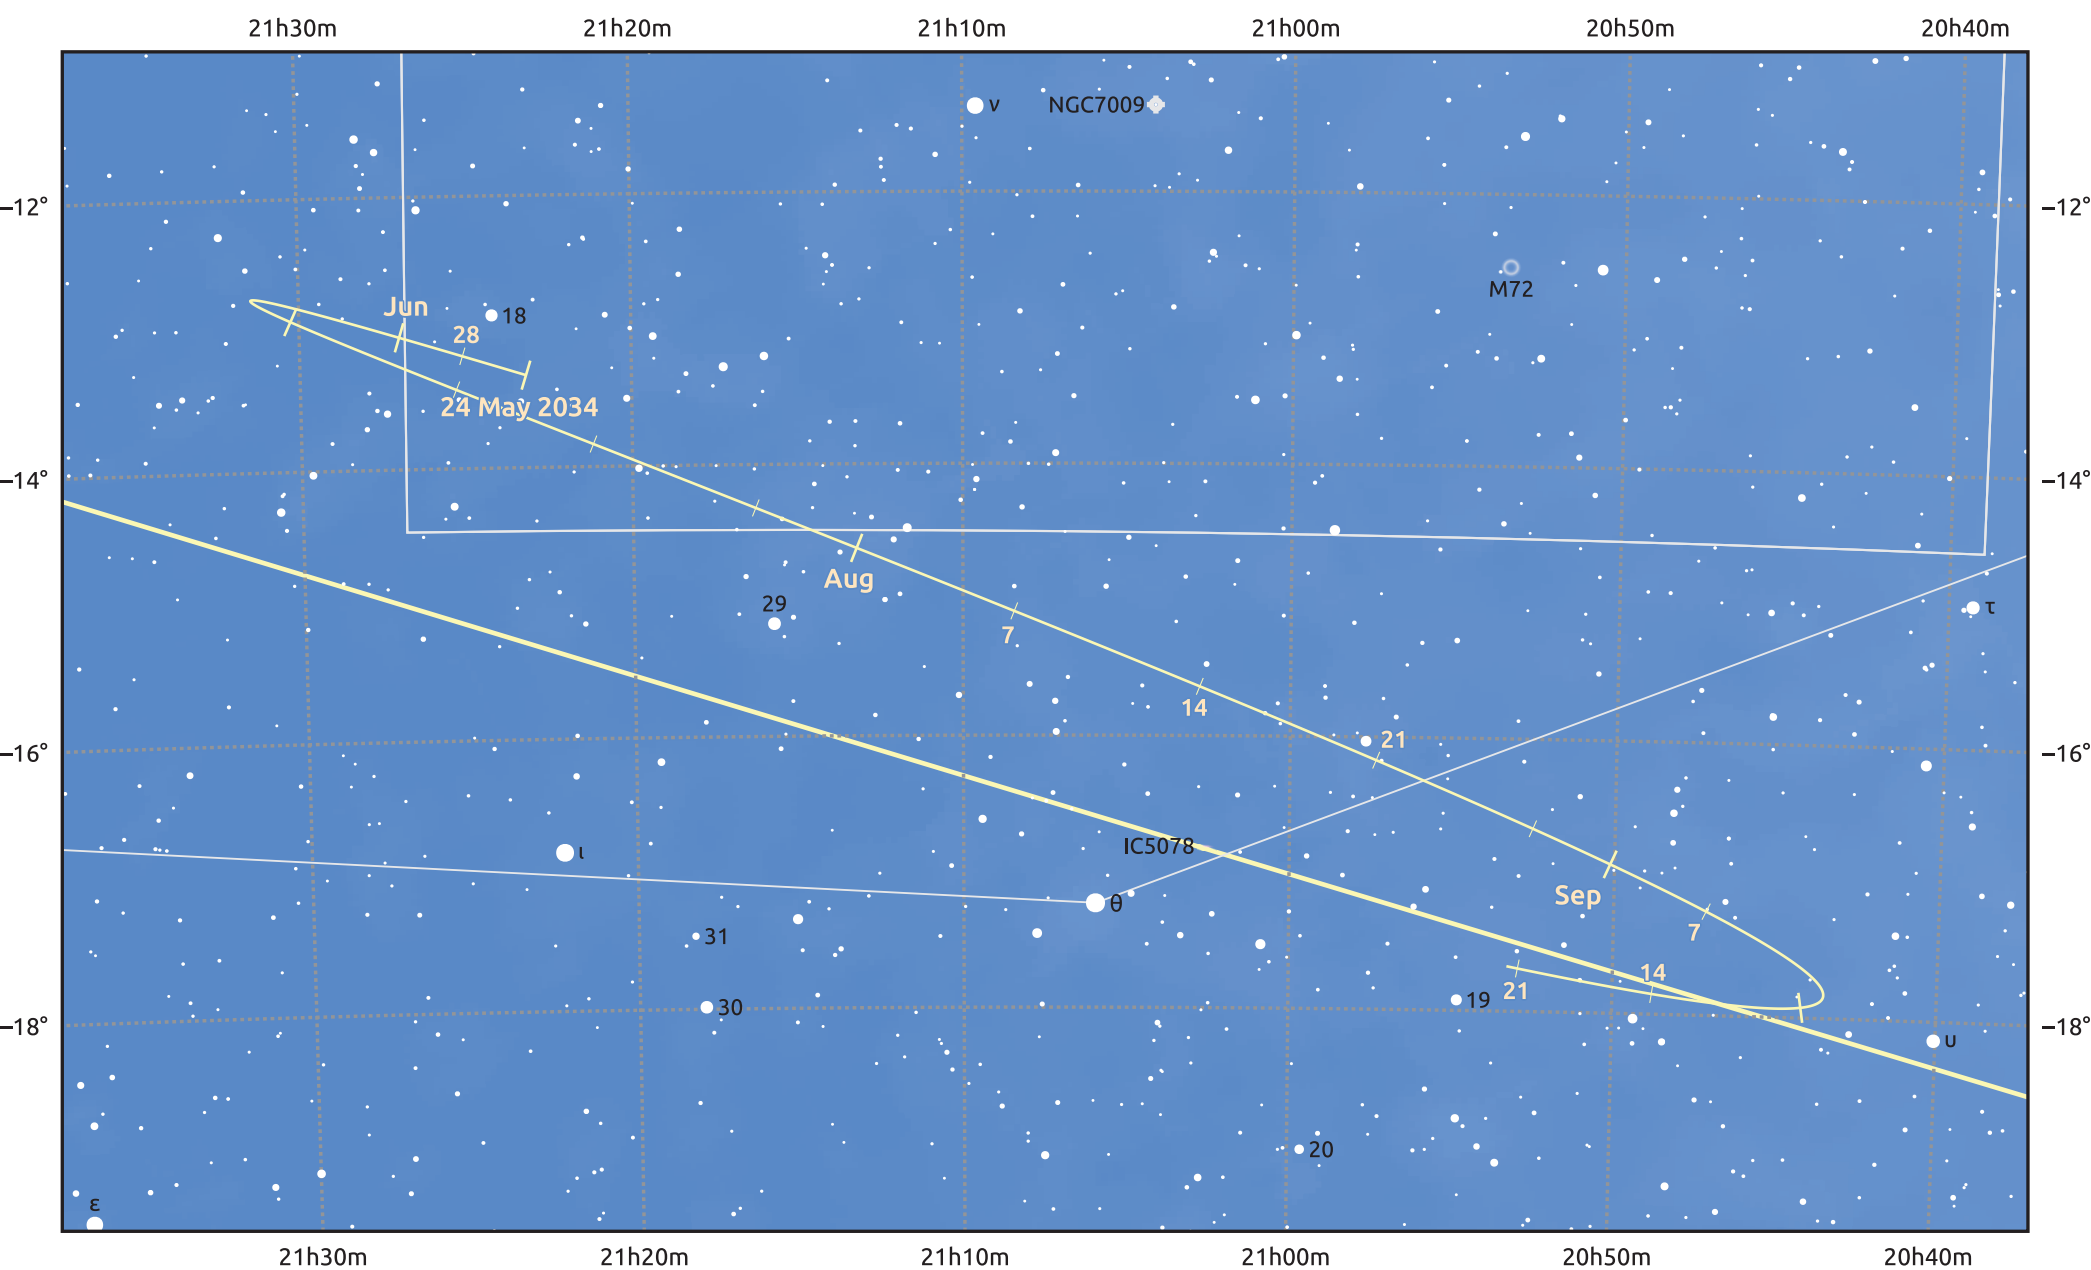

The path of Asteroid 16 Psyche around opposition on 7 Aug 2034

© Dominic Ford 2011–2025. Date markers placed at midnight UTC. Downloaded from <https://in-the-sky.org>

Magnitude scale: • 10.0 • 9.0 • 8.0 • 7.0 • 6.0 • 5.0 • 4.0

— Ecliptic Plane

Galaxy Bright nebula Open cluster Globular cluster Planetary nebula

Date	Mag
2034 Jun 1	11.2
2034 Jul 1	10.6
2034 Jul 14	10.3
2034 Aug 1	9.8
2034 Sep 1	10.2
2034 Oct 1	10.8