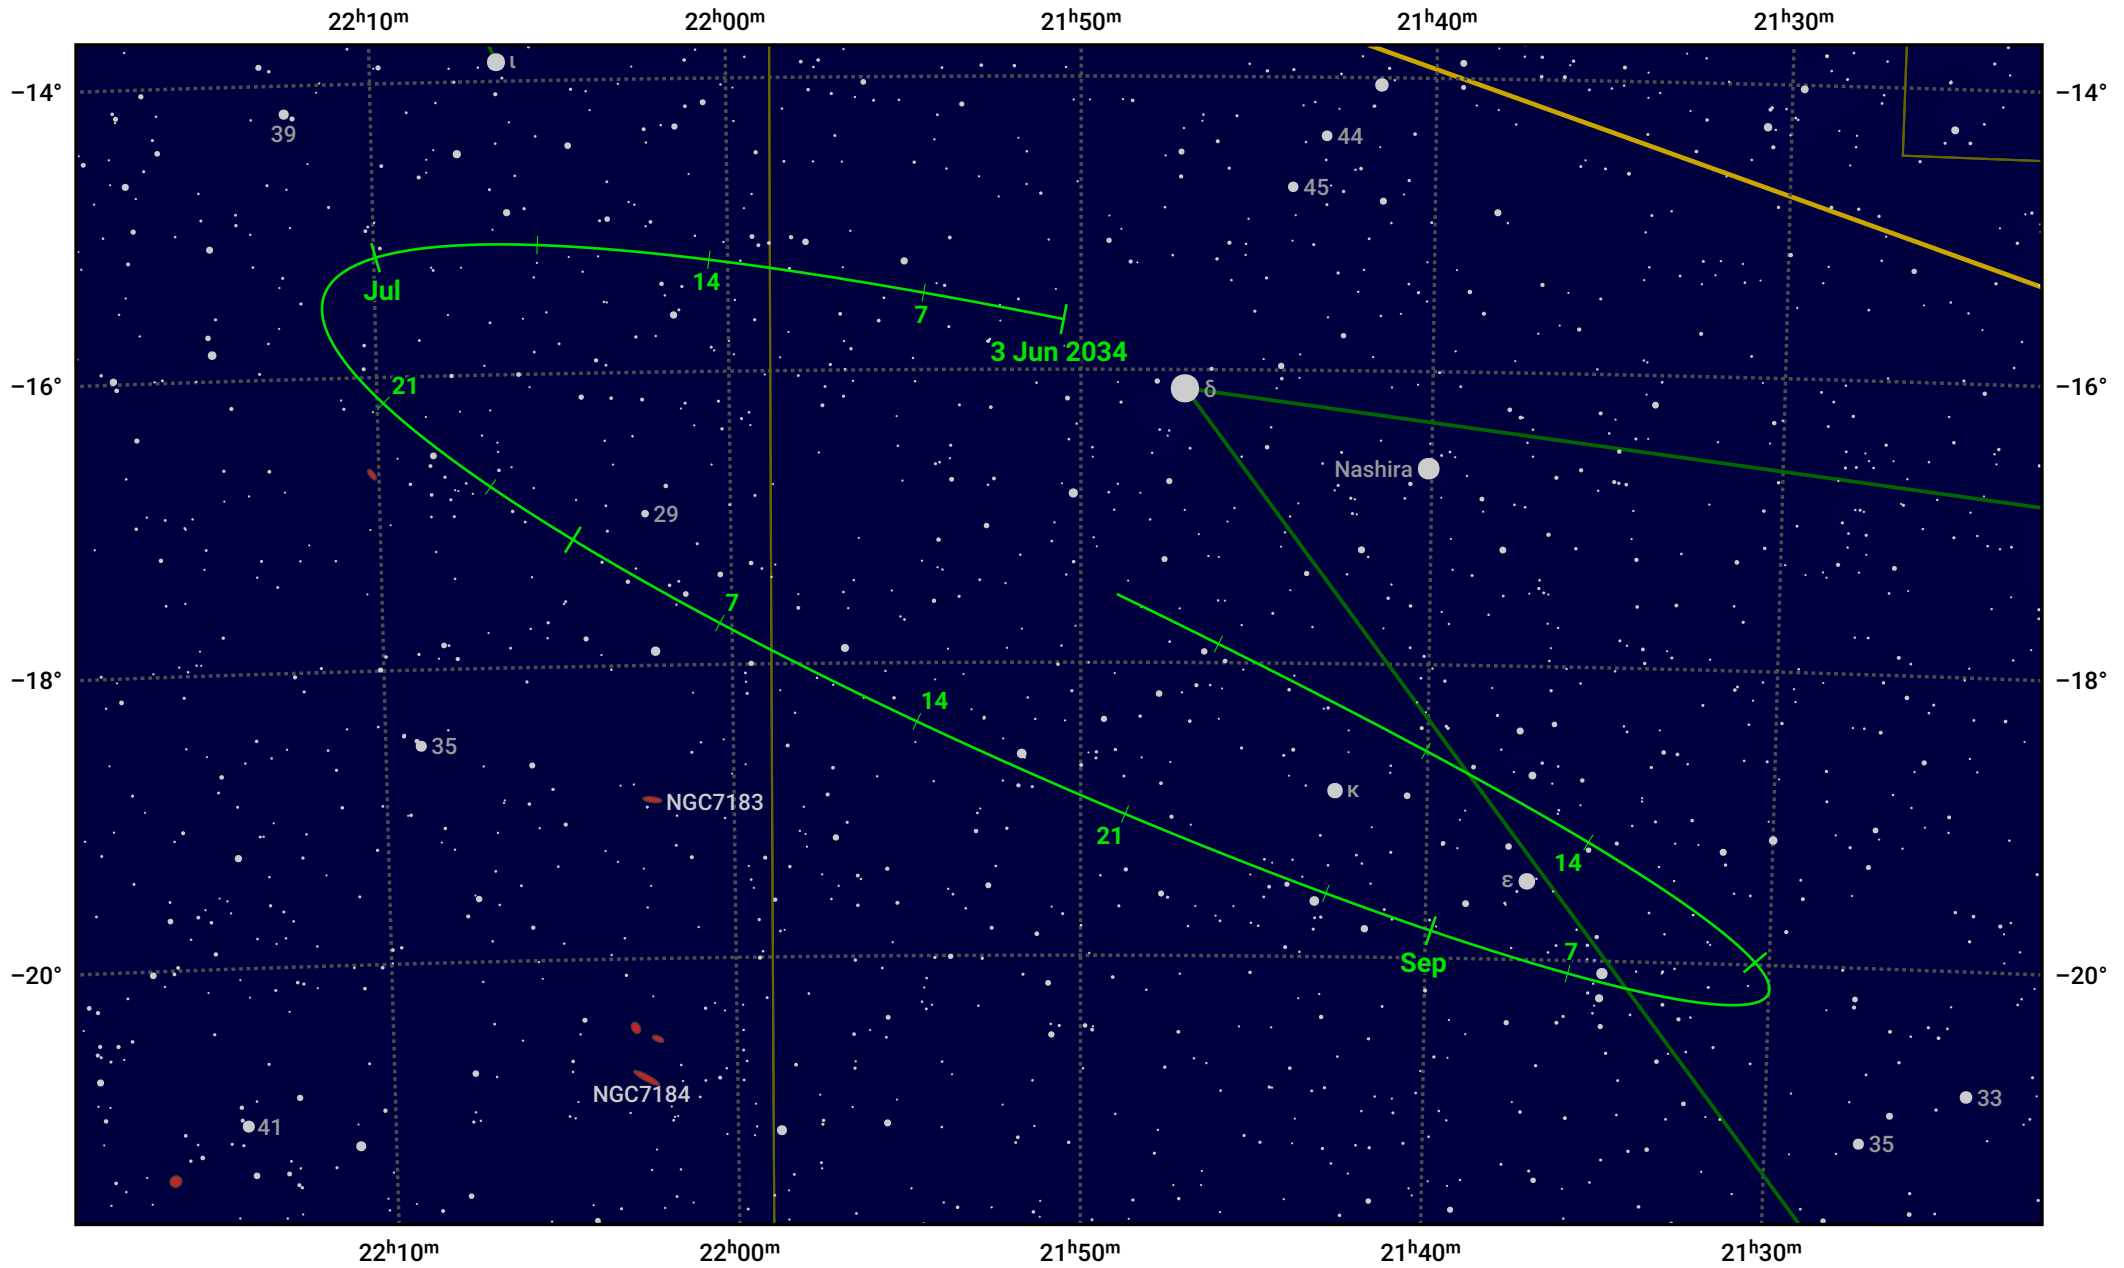

The path of Asteroid 21 Lutetia around opposition on 17 Aug 2024

© Dominic Ford 2011–2024. Date markers placed at midnight UTC. Downloaded from <https://in-the-sky.org>

Magnitude scale: 11.0 10.0 9.0 8.0 7.0 6.0 5.0 4.0 3.0 2.0

— Ecliptic Plane

Galaxy Bright nebula Open cluster Globular cluster

Date	Mag	Phase
2024 Jul 1	10.6	96%
2024 Jul 16	10.3	98%
2024 Aug 1	9.8	99%
2024 Sep 1	9.8	99%
2024 Oct 1	10.6	96%