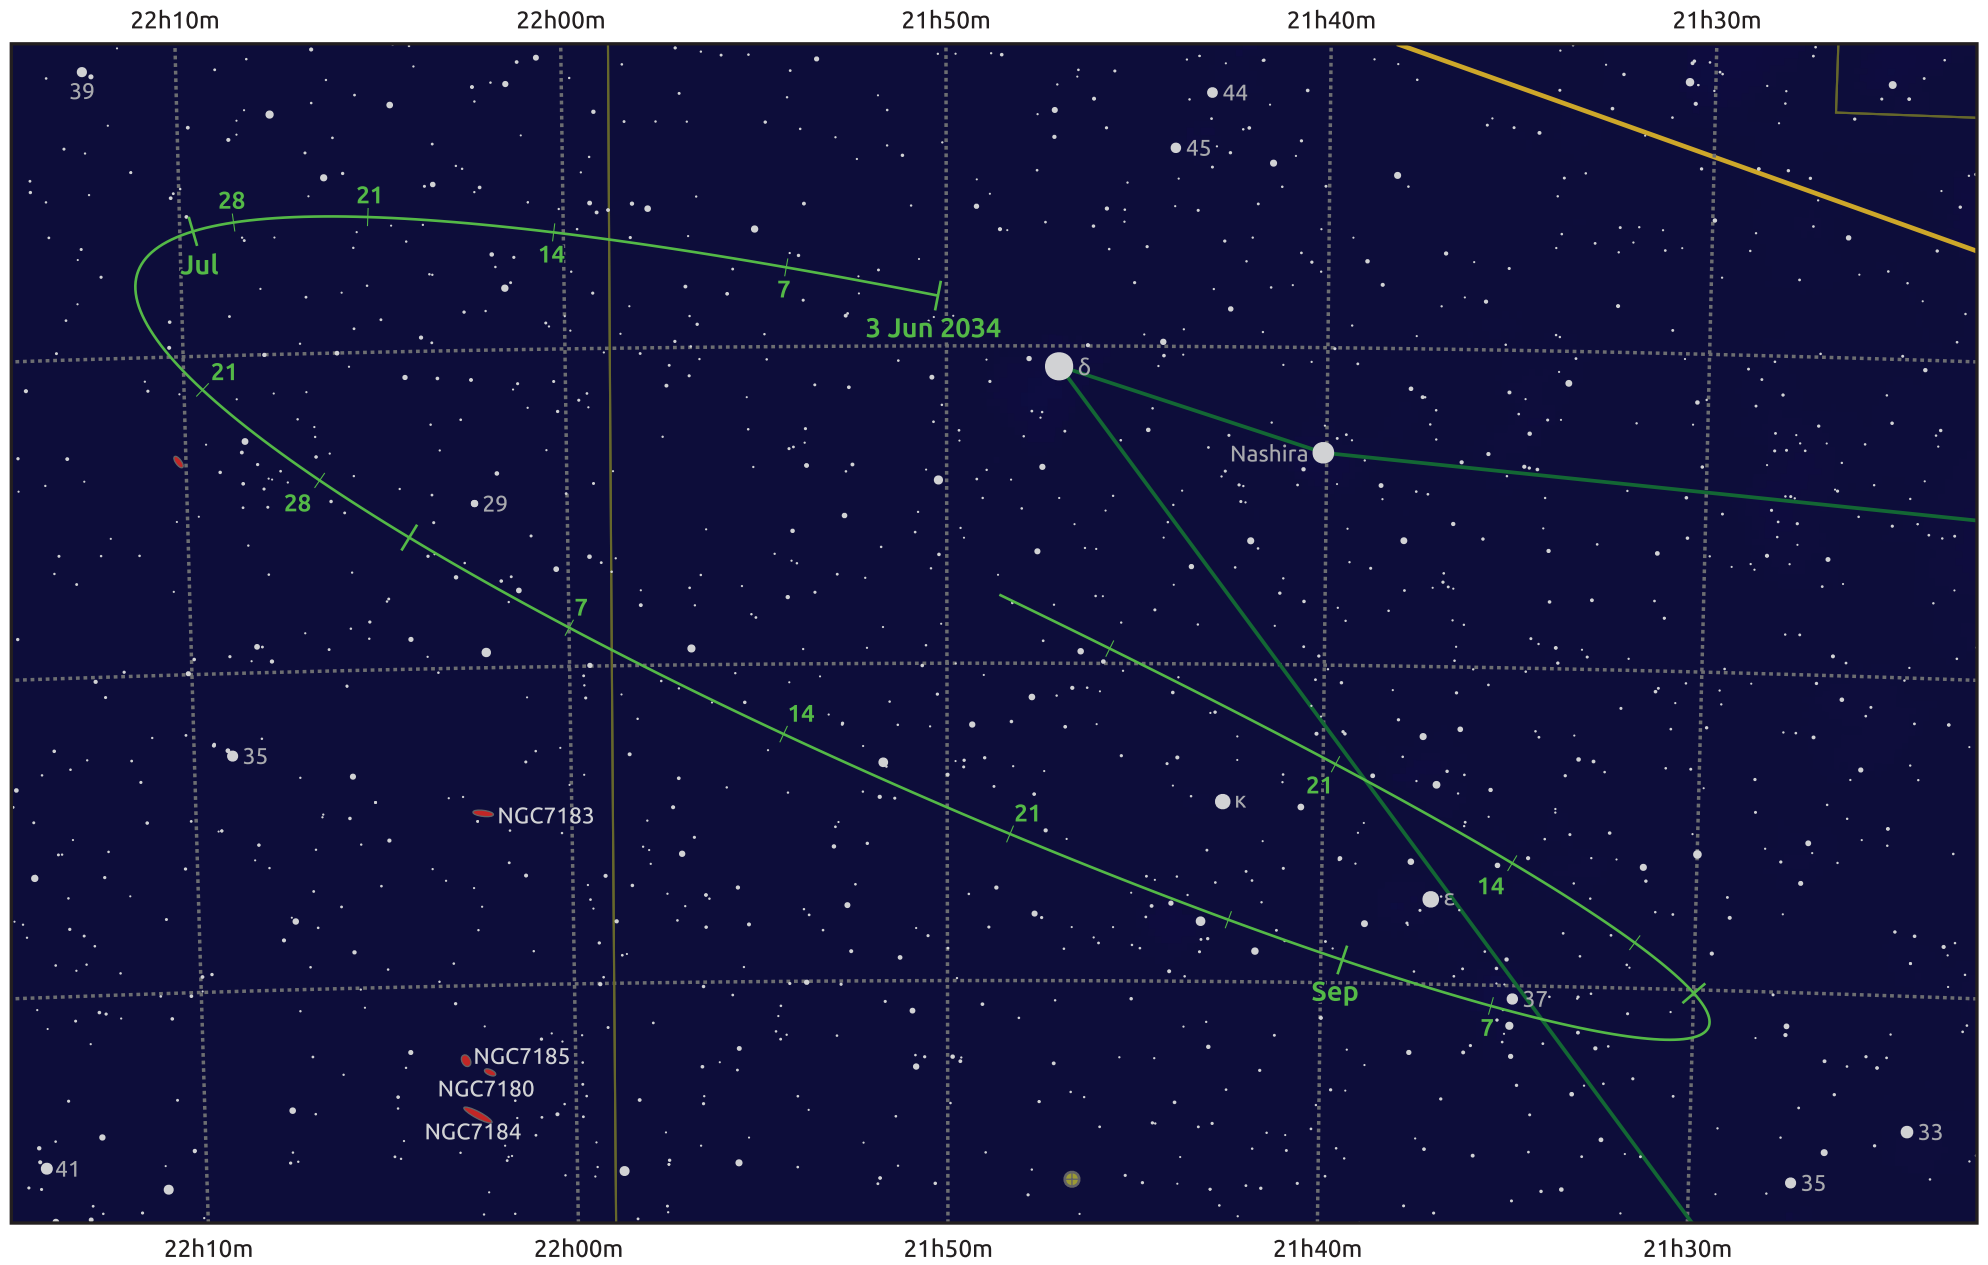

# The path of Asteroid 21 Lutetia around opposition on 17 Aug 2034

© Dominic Ford 2011–2025. Date markers placed at midnight UTC. Downloaded from <https://in-the-sky.org>

Magnitude scale: 11.0 10.0 9.0 8.0 7.0 6.0 5.0 4.0 3.0 2.0

— Ecliptic Plane

- Galaxy
- Bright nebula
- Open cluster
- Globular cluster
- ◆ Planetary nebula

Date	Mag	Phase
2034 Jul 1	10.6	96%
2034 Jul 16	10.2	98%
2034 Aug 1	9.8	99%
2034 Sep 1	9.8	99%
2034 Oct 1	10.6	96%