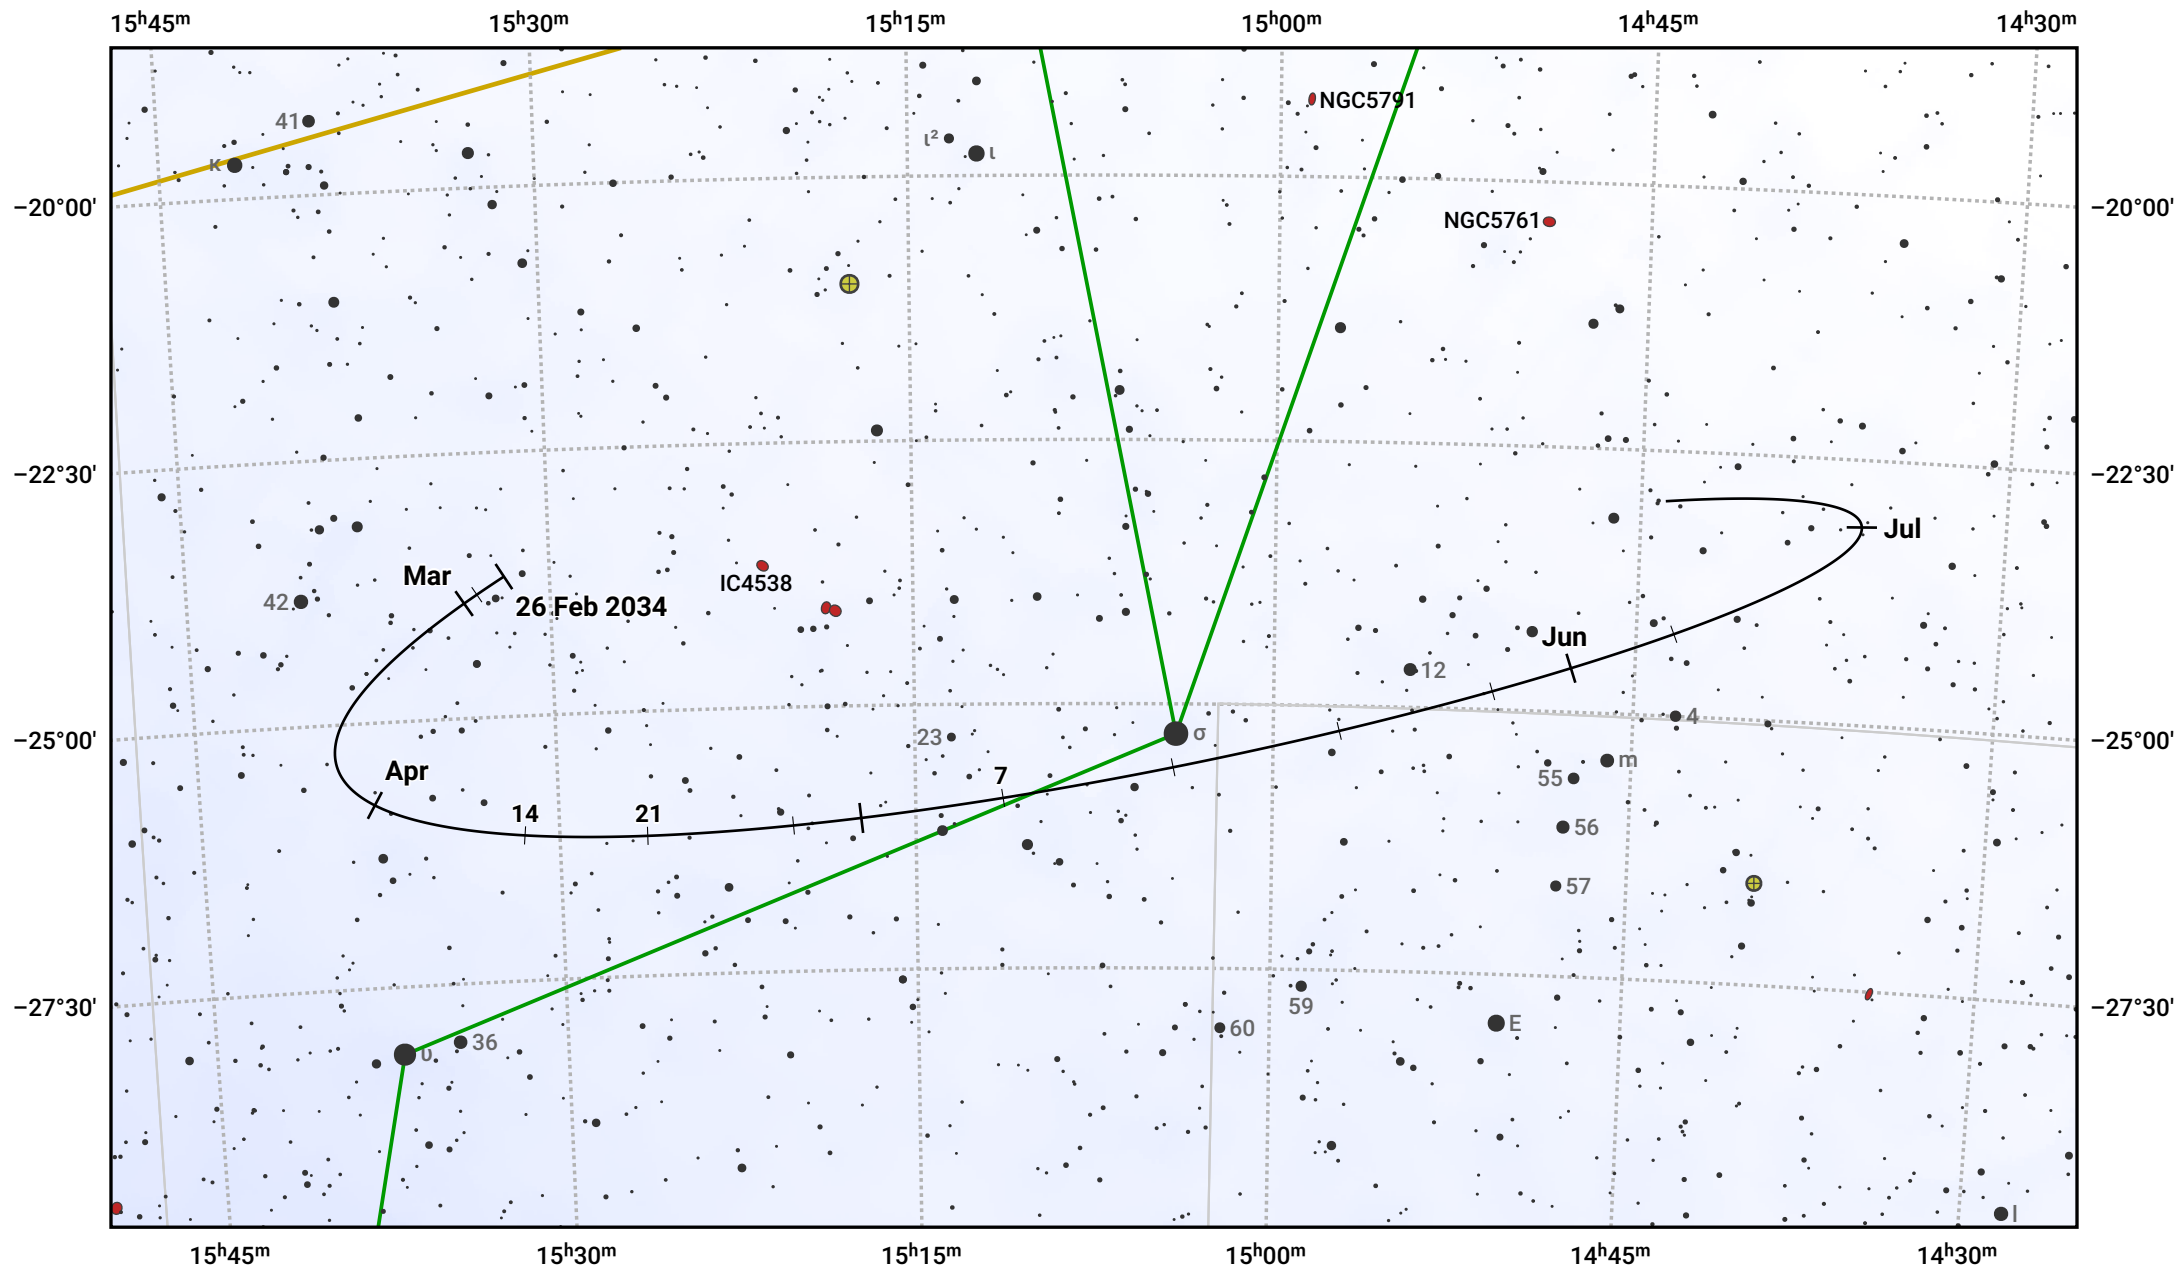

# The path of Asteroid 29 Amphitrite around opposition on 12 May 2024

© Dominic Ford 2011–2024. Date markers placed at midnight UTC. Downloaded from <https://in-the-sky.org>

Magnitude scale: 10.0 9.0 8.0 7.0 6.0 5.0 4.0 3.0

— Ecliptic Plane

● Galaxy    ■ Bright nebula    ● Open cluster    ⊕ Globular cluster

Date	Mag
2024 Mar 1	11.0
2024 Apr 1	10.5
2024 Apr 22	10.0
2024 May 1	9.8
2024 Jun 1	10.0
2024 Jul 1	10.6
2024 Jul 26	11.0