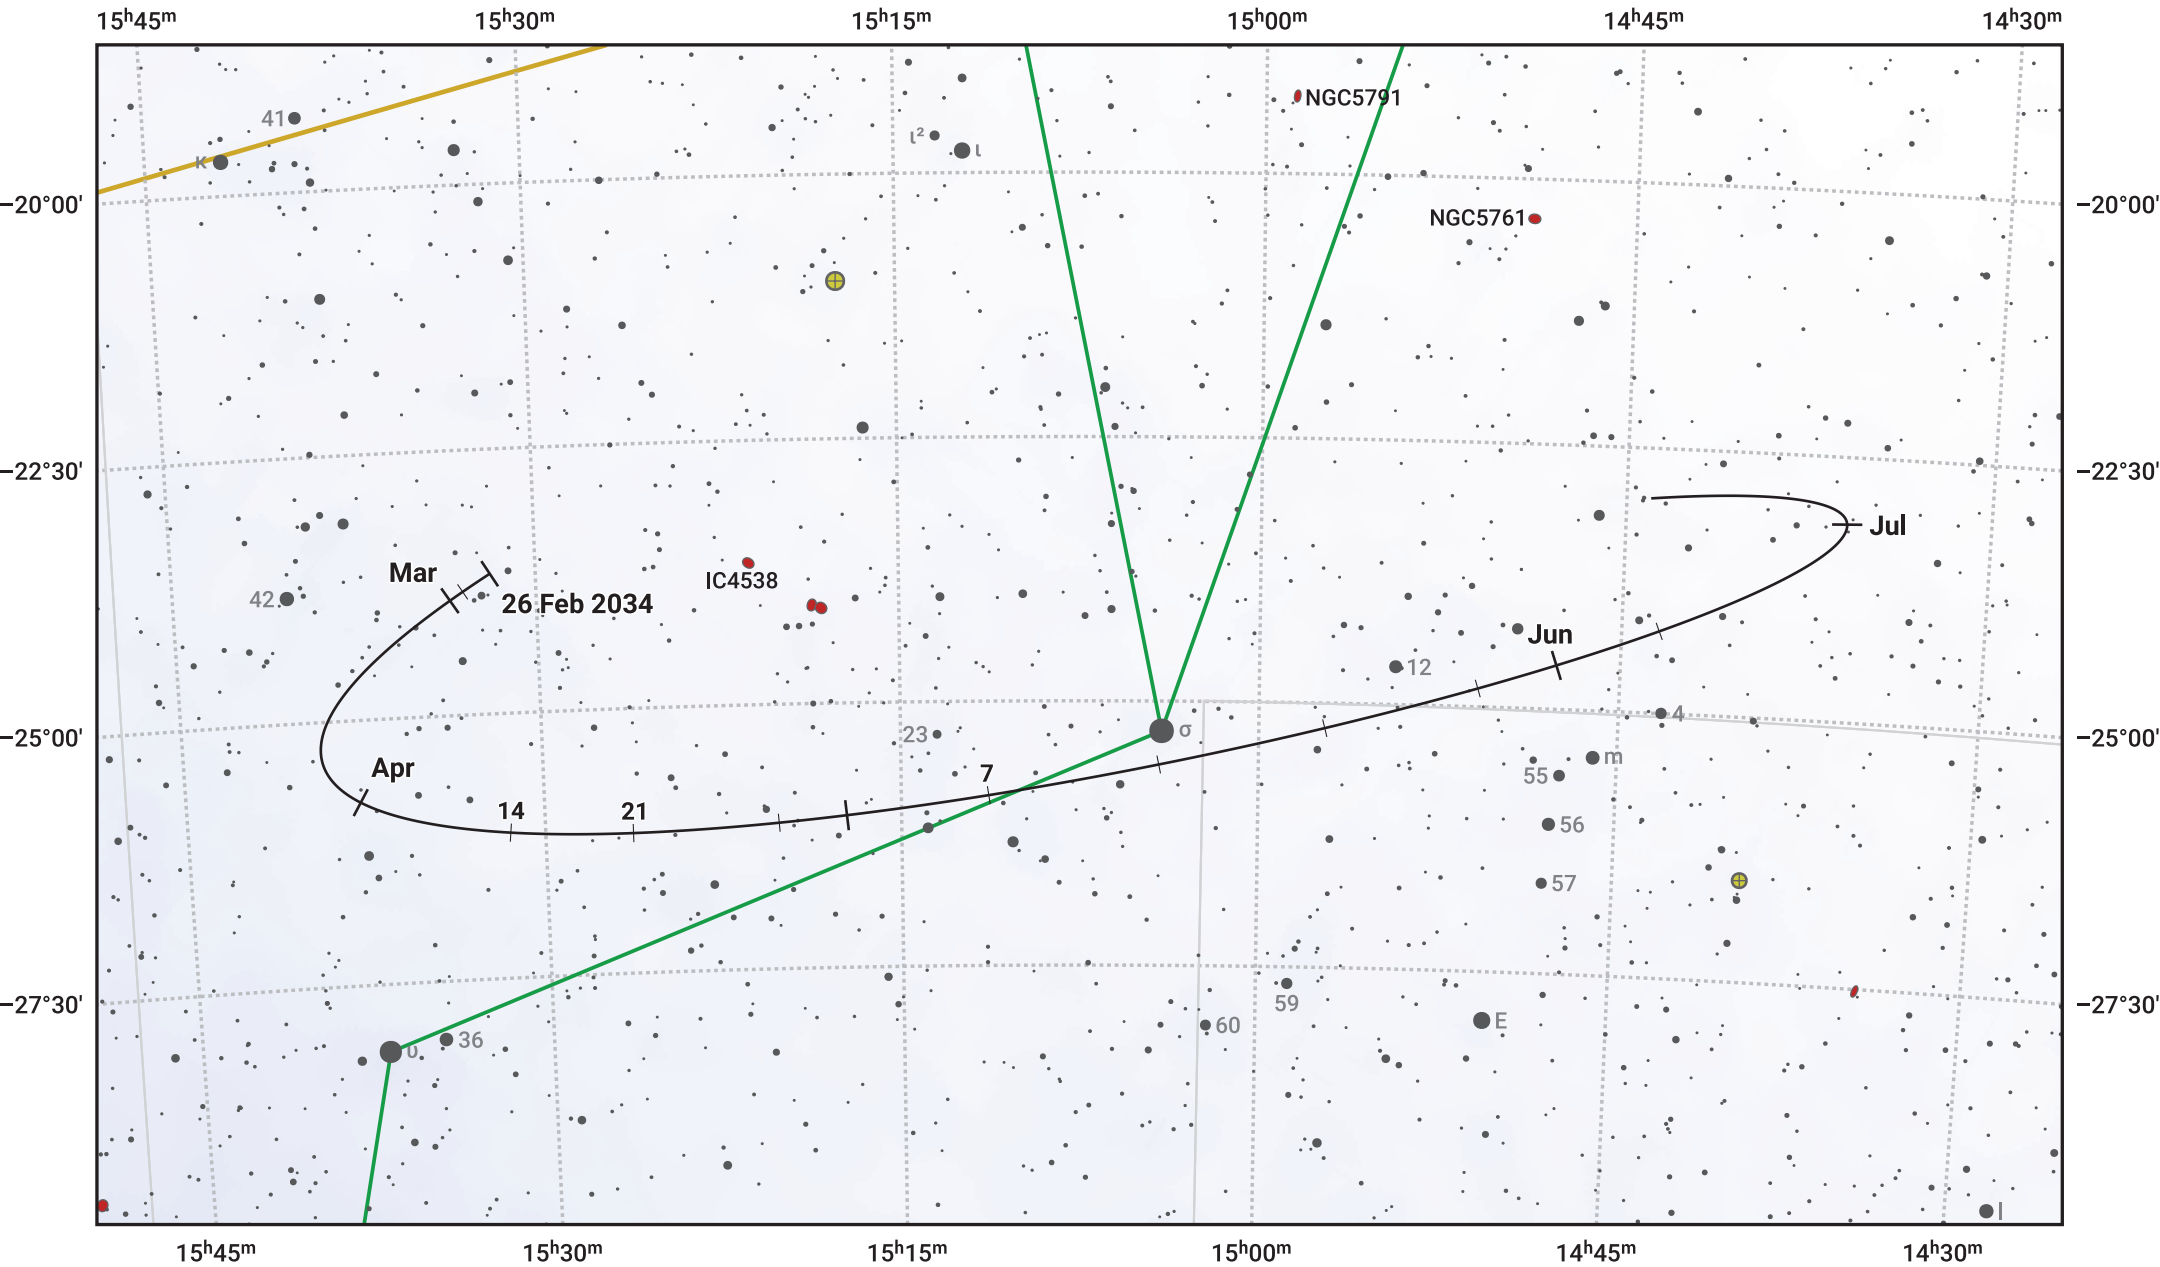

The path of Asteroid 29 Amphitrite around opposition on 12 May 2034

© Dominic Ford 2011–2024. Date markers placed at midnight UTC. Downloaded from <https://in-the-sky.org>

Magnitude scale: 10.0 9.0 8.0 7.0 6.0 5.0 4.0 3.0

- Ecliptic Plane
- Galaxy
- Bright nebula
- Open cluster
- ⊕ Globular cluster

Date	Mag
2034 Mar 1	11.0
2034 Apr 1	10.5
2034 Apr 22	10.0
2034 May 1	9.8
2034 Jun 1	10.0
2034 Jul 1	10.6
2034 Jul 26	11.0