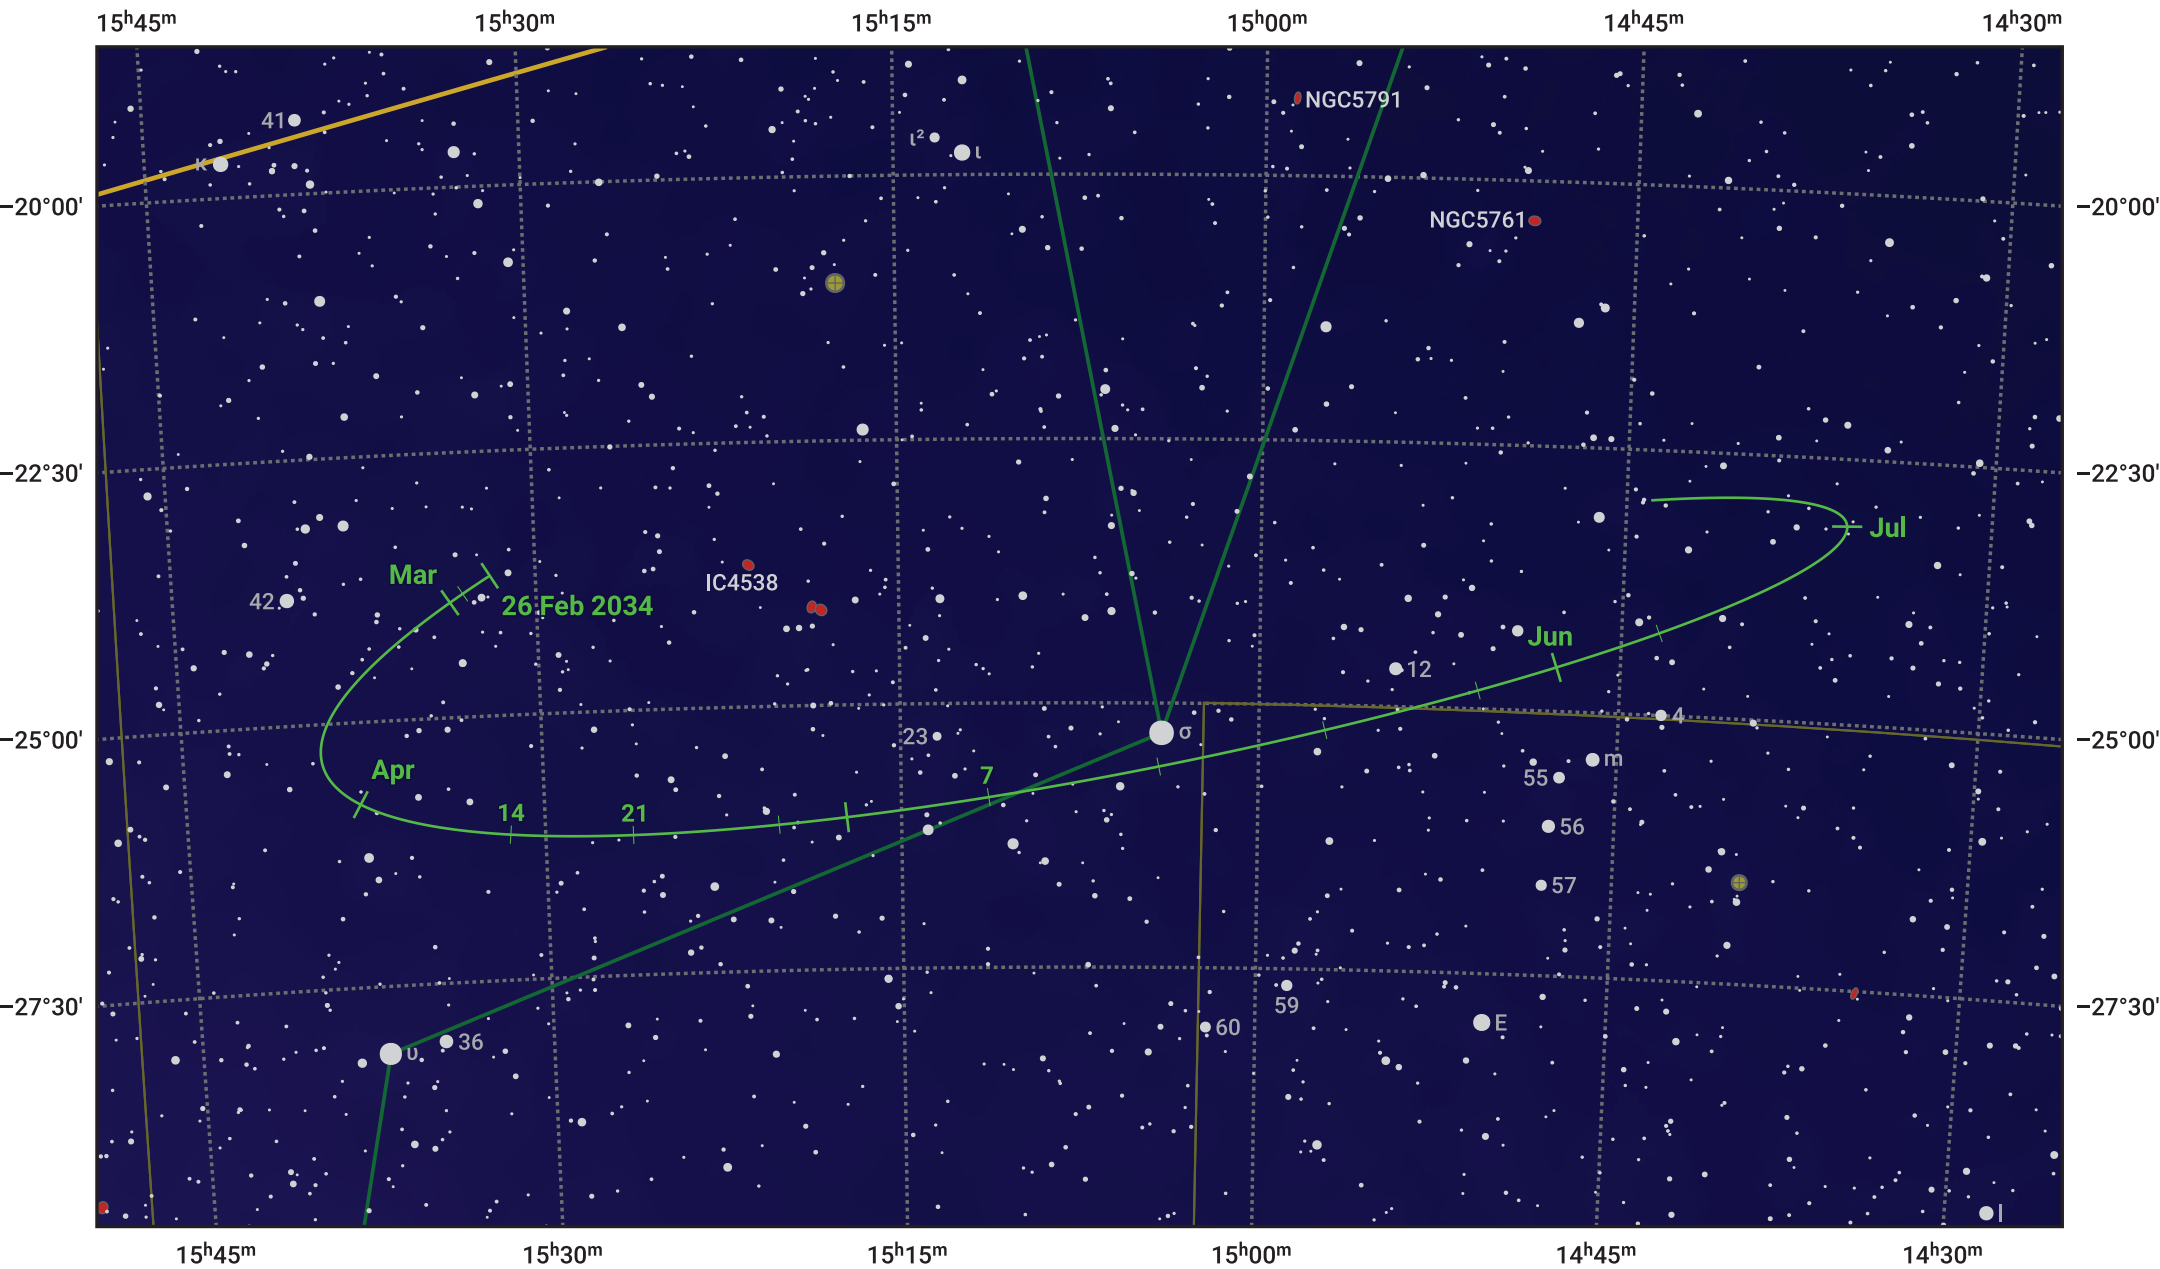

The path of Asteroid 29 Amphitrite around opposition on 12 May 2034

© Dominic Ford 2011–2024. Date markers placed at midnight UTC. Downloaded from <https://in-the-sky.org>

Magnitude scale: 10.0 9.0 8.0 7.0 6.0 5.0 4.0 3.0

— Ecliptic Plane

- Galaxy
- Bright nebula
- Open cluster
- ⊕ Globular cluster

Date	Mag
2034 Mar 1	11.0
2034 Apr 1	10.5
2034 Apr 22	10.0
2034 May 1	9.8
2034 Jun 1	10.0
2034 Jul 1	10.6
2034 Jul 26	11.0