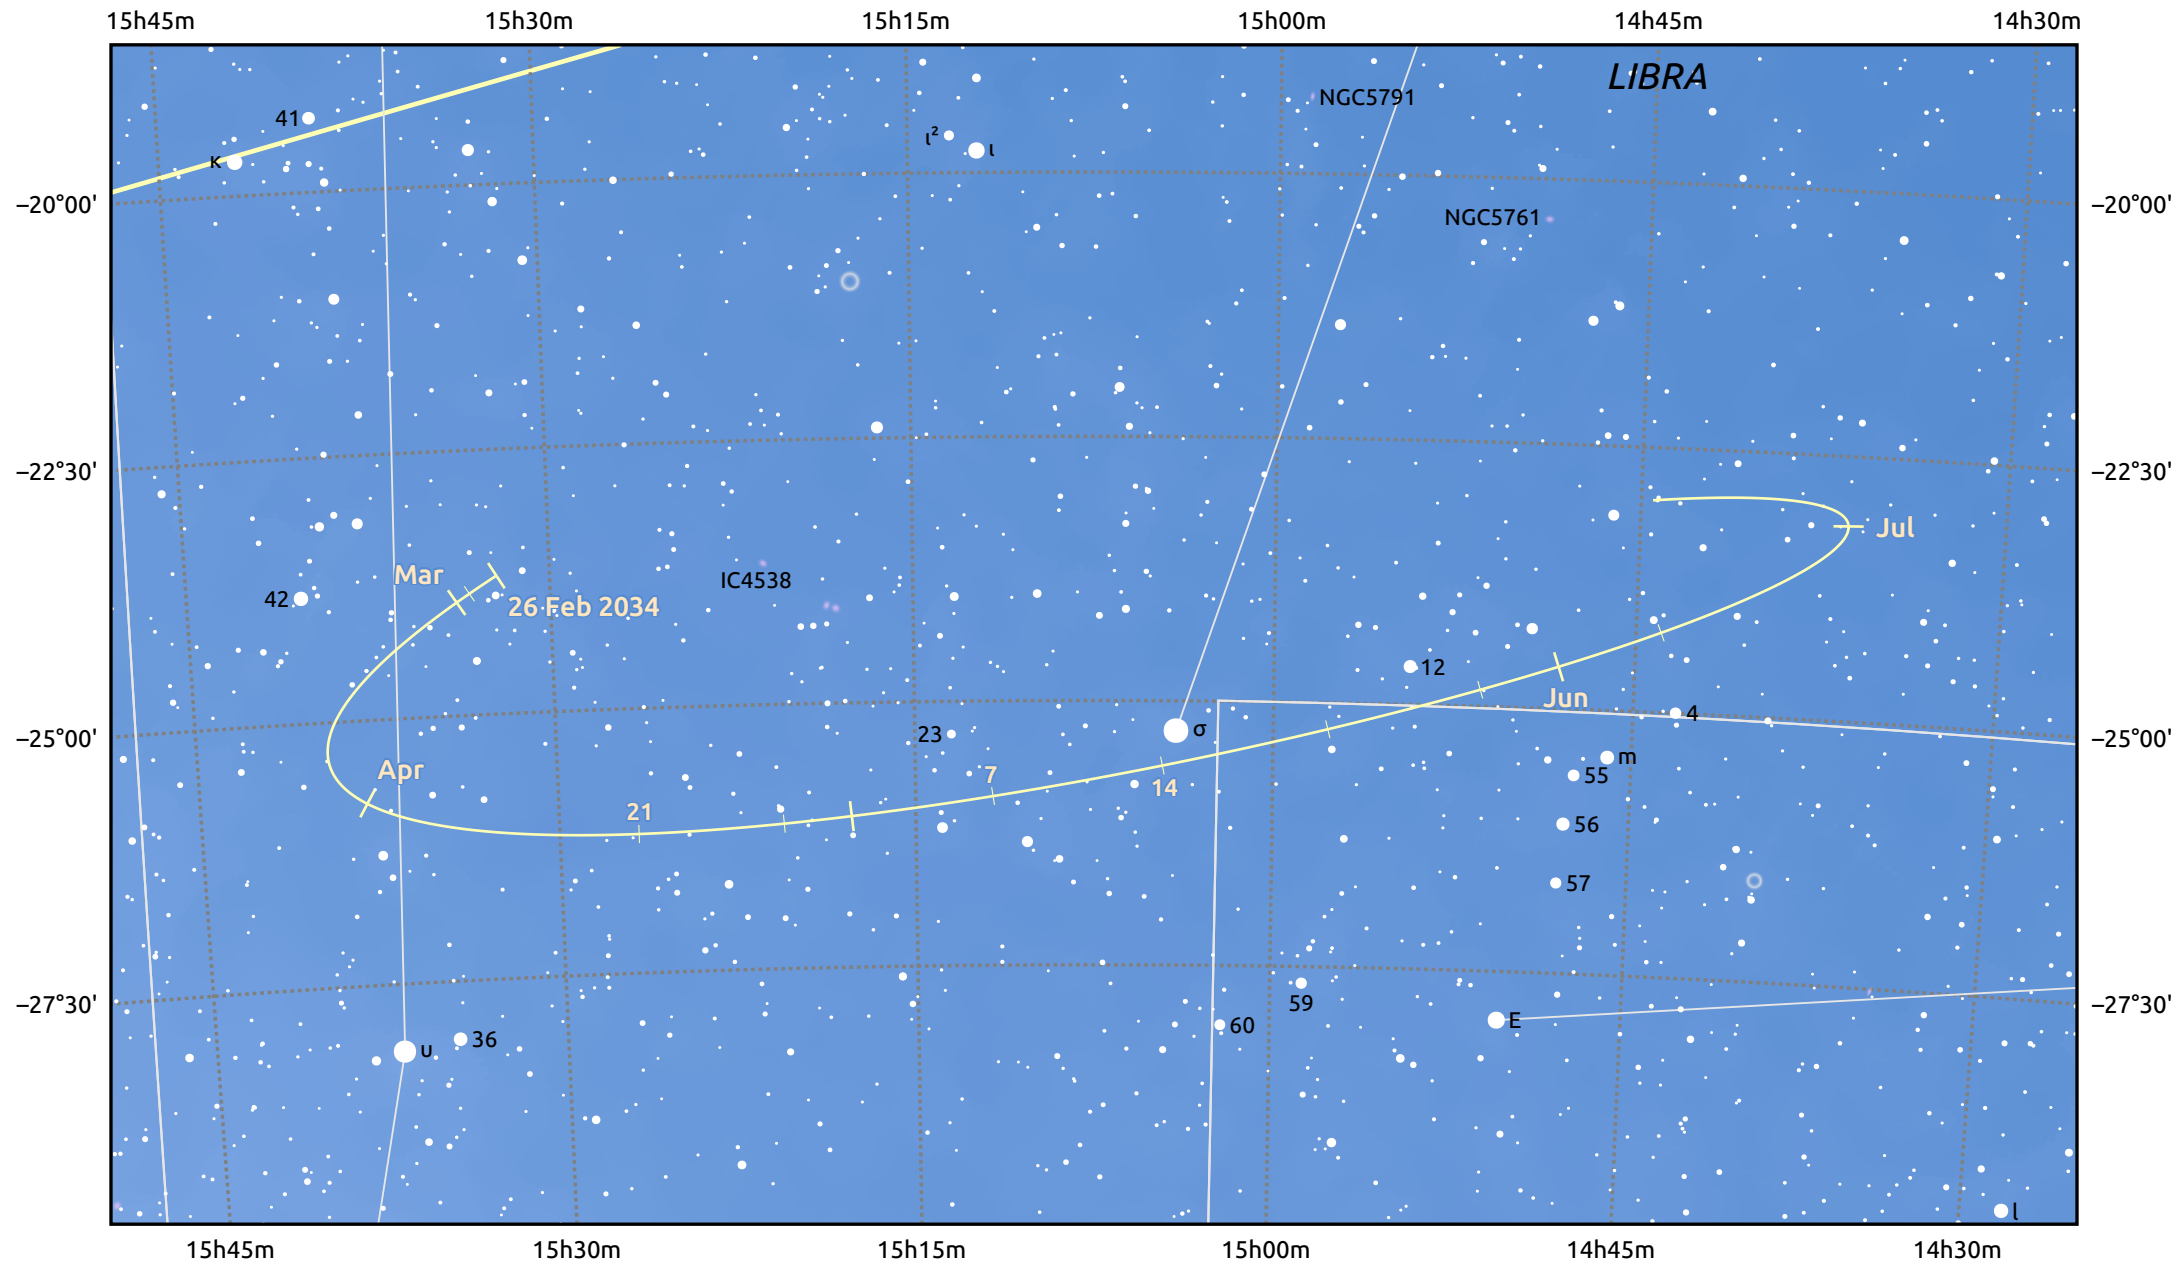

The path of Asteroid 29 Amphitrite around opposition on 12 May 2034

© Dominic Ford 2011–2025. Date markers placed at midnight UTC. Downloaded from <https://in-the-sky.org>

Magnitude scale: • 10.0 • 9.0 • 8.0 • 7.0 • 6.0 • 5.0 • 4.0 • 3.0

- Ecliptic Plane
- Galaxy
- Bright nebula
- Open cluster
- Globular cluster
- ◇ Planetary nebula

Date	Mag
2034 Mar 1	11.0
2034 Apr 1	10.5
2034 Apr 22	10.0
2034 May 1	9.8
2034 Jun 1	10.0
2034 Jul 1	10.6
2034 Jul 26	11.0