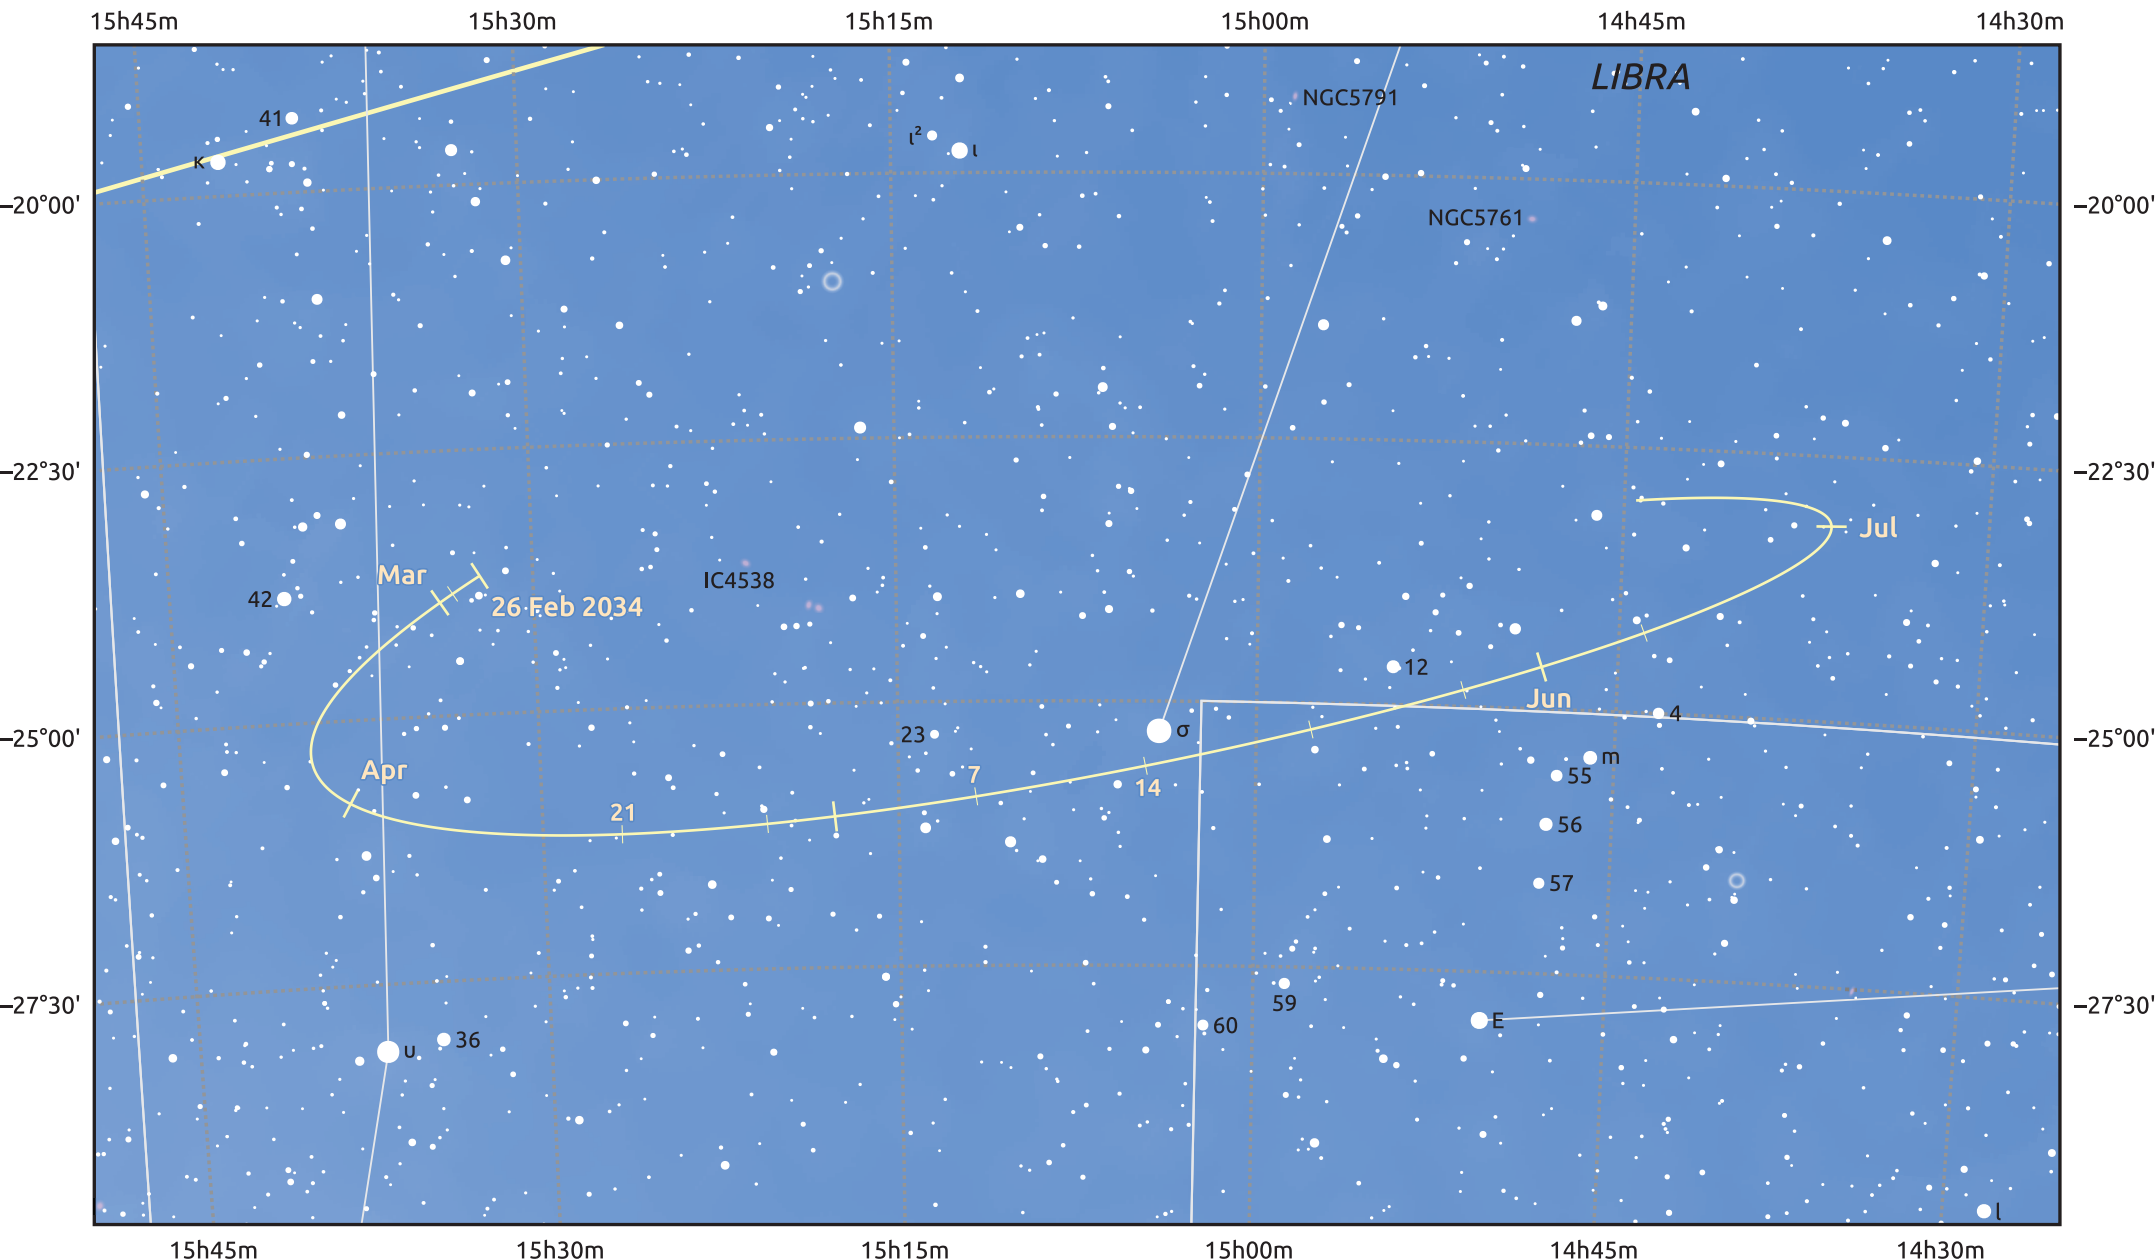

The path of Asteroid 29 Amphritrite around opposition on 12 May 2034

© Dominic Ford 2011–2025. Date markers placed at midnight UTC. Downloaded from <https://in-the-sky.org>

Magnitude scale: 10.0 9.0 8.0 7.0 6.0 5.0 4.0 3.0

Ecliptic Plane

- ◆ Galaxy
- Bright nebula
- Open cluster
- Globular cluster
- ◇ Planetary nebula

Date	Mag
2034 Mar 1	11.0
2034 Apr 1	10.5
2034 Apr 22	10.0
2034 May 1	9.8
2034 Jun 1	10.0
2034 Jul 1	10.6
2034 Jul 26	11.0