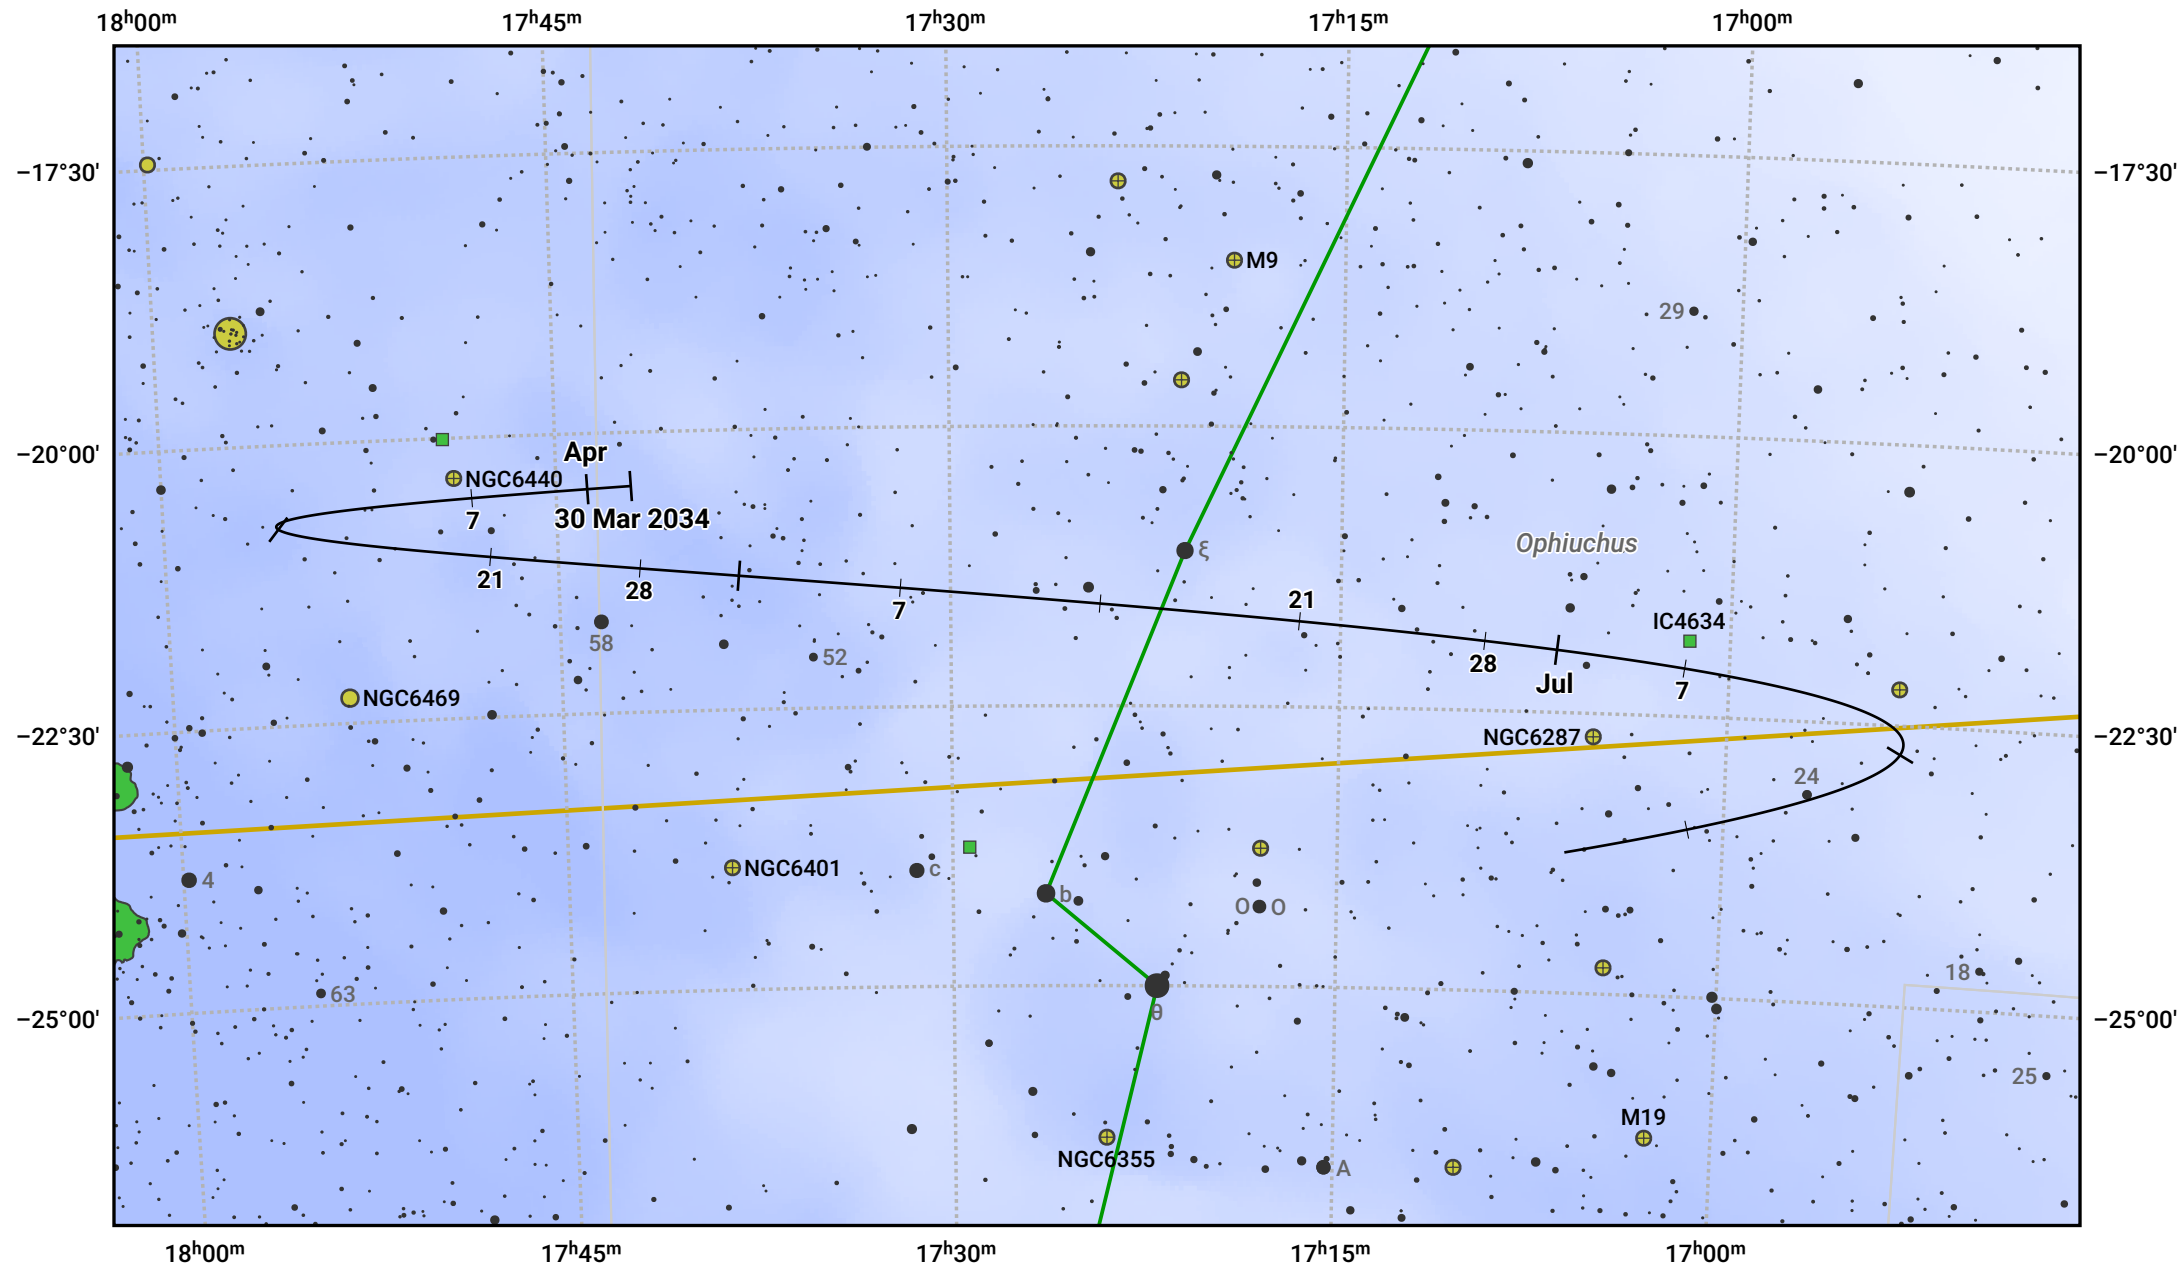

The path of Asteroid 40 Harmonia around opposition on 13 Jun 2024

© Dominic Ford 2011–2024. Date markers placed at midnight UTC. Downloaded from <https://in-the-sky.org>

Magnitude scale: 10.0 9.0 8.0 7.0 6.0 5.0 4.0 3.0

— Ecliptic Plane

Galaxy Bright nebula Open cluster Globular cluster

Date	Mag	Phase
2024 Apr 1	10.8	95%
2024 May 1	10.2	97%
2024 May 15	9.9	98%
2024 Jun 1	9.4	100%
2024 Jul 1	9.5	99%
2024 Aug 1	10.2	97%