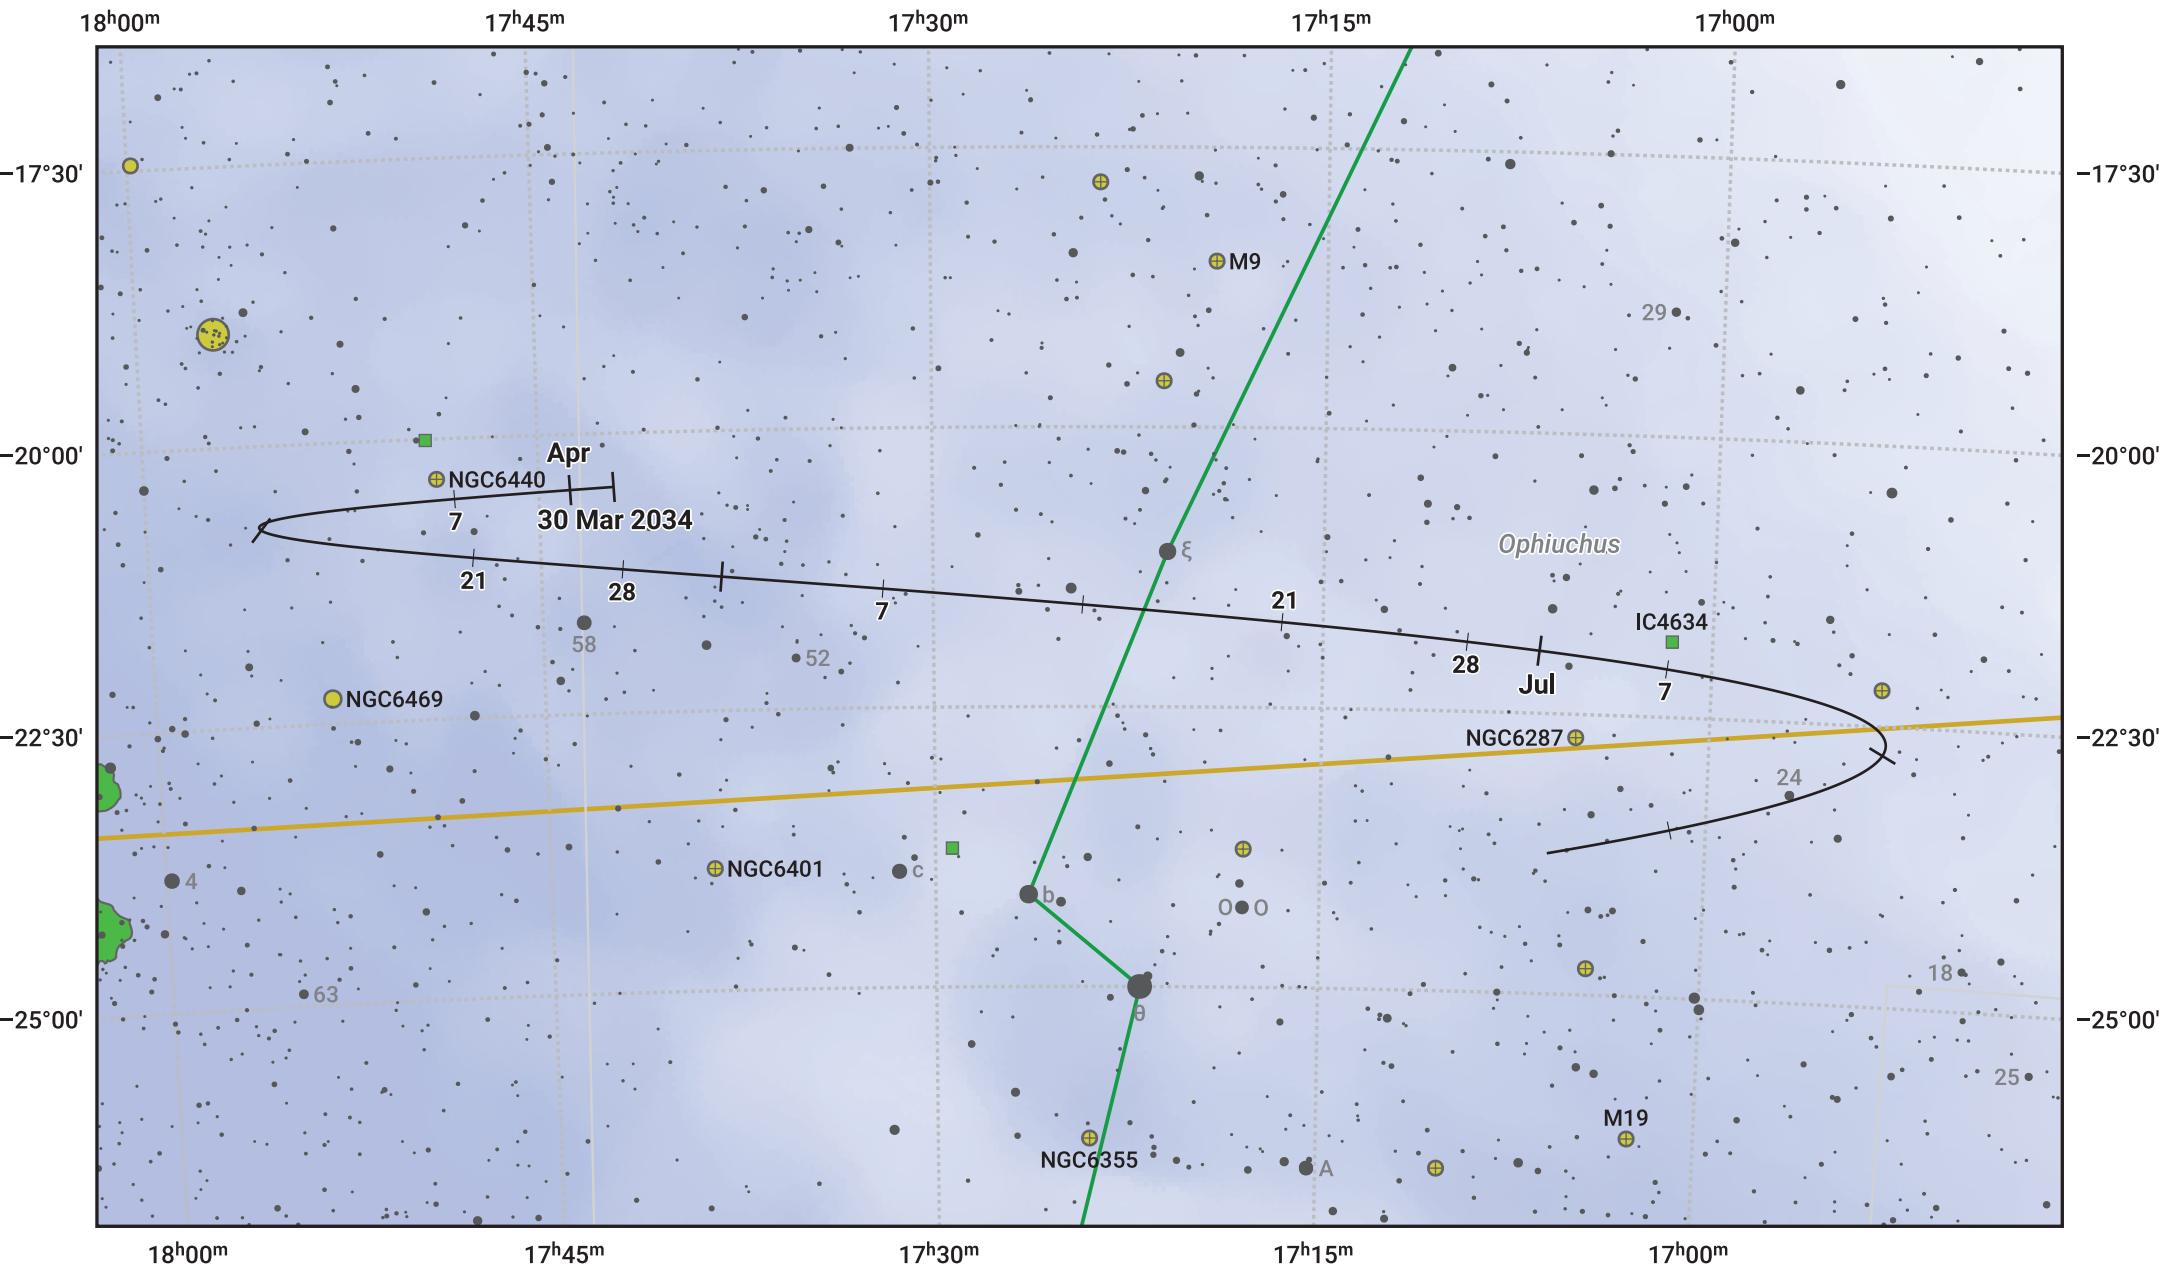

The path of Asteroid 40 Harmonia around opposition on 13 Jun 2024

© Dominic Ford 2011–2024. Date markers placed at midnight UTC. Downloaded from <https://in-the-sky.org>

Magnitude scale: 10.0 9.0 8.0 7.0 6.0 5.0 4.0 3.0

— Ecliptic Plane

- Galaxy
- Bright nebula
- Open cluster
- ⊕ Globular cluster

Date	Mag	Phase
2024 Apr 1	10.8	95%
2024 May 1	10.2	97%
2024 May 15	9.9	98%
2024 Jun 1	9.4	100%
2024 Jul 1	9.5	99%
2024 Aug 1	10.2	97%