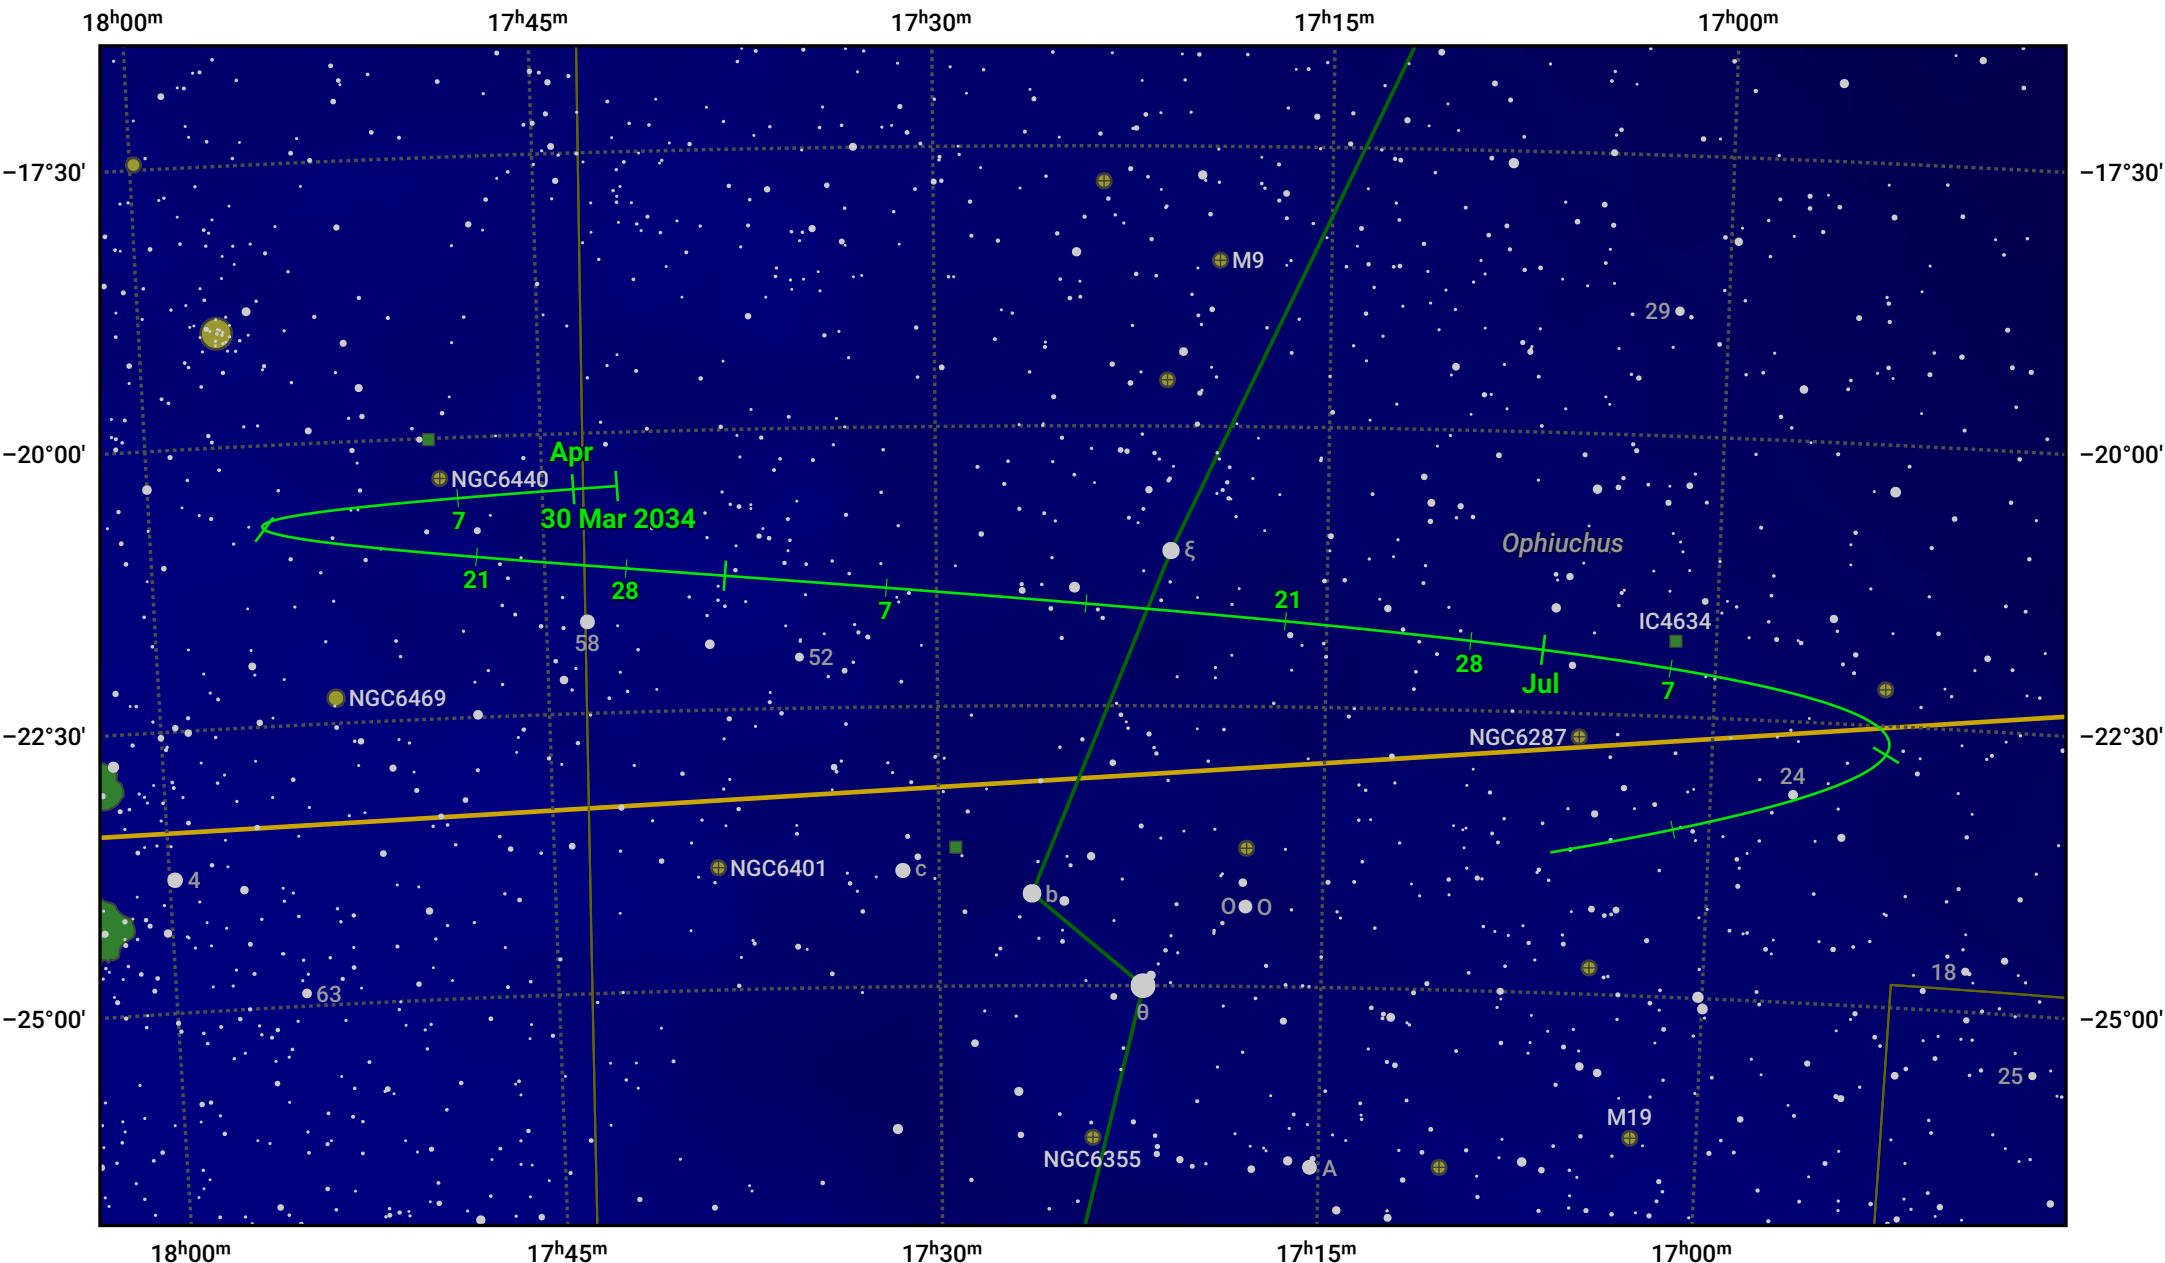

The path of Asteroid 40 Harmonia around opposition on 13 Jun 2024

© Dominic Ford 2011–2024. Date markers placed at midnight UTC. Downloaded from <https://in-the-sky.org>

Magnitude scale: 10.0 9.0 8.0 7.0 6.0 5.0 4.0 3.0

— Ecliptic Plane

Galaxy Bright nebula Open cluster Globular cluster

Date	Mag	Phase
2024 Apr 1	10.8	95%
2024 May 1	10.2	97%
2024 May 15	9.9	98%
2024 Jun 1	9.4	100%
2024 Jul 1	9.5	99%
2024 Aug 1	10.2	97%