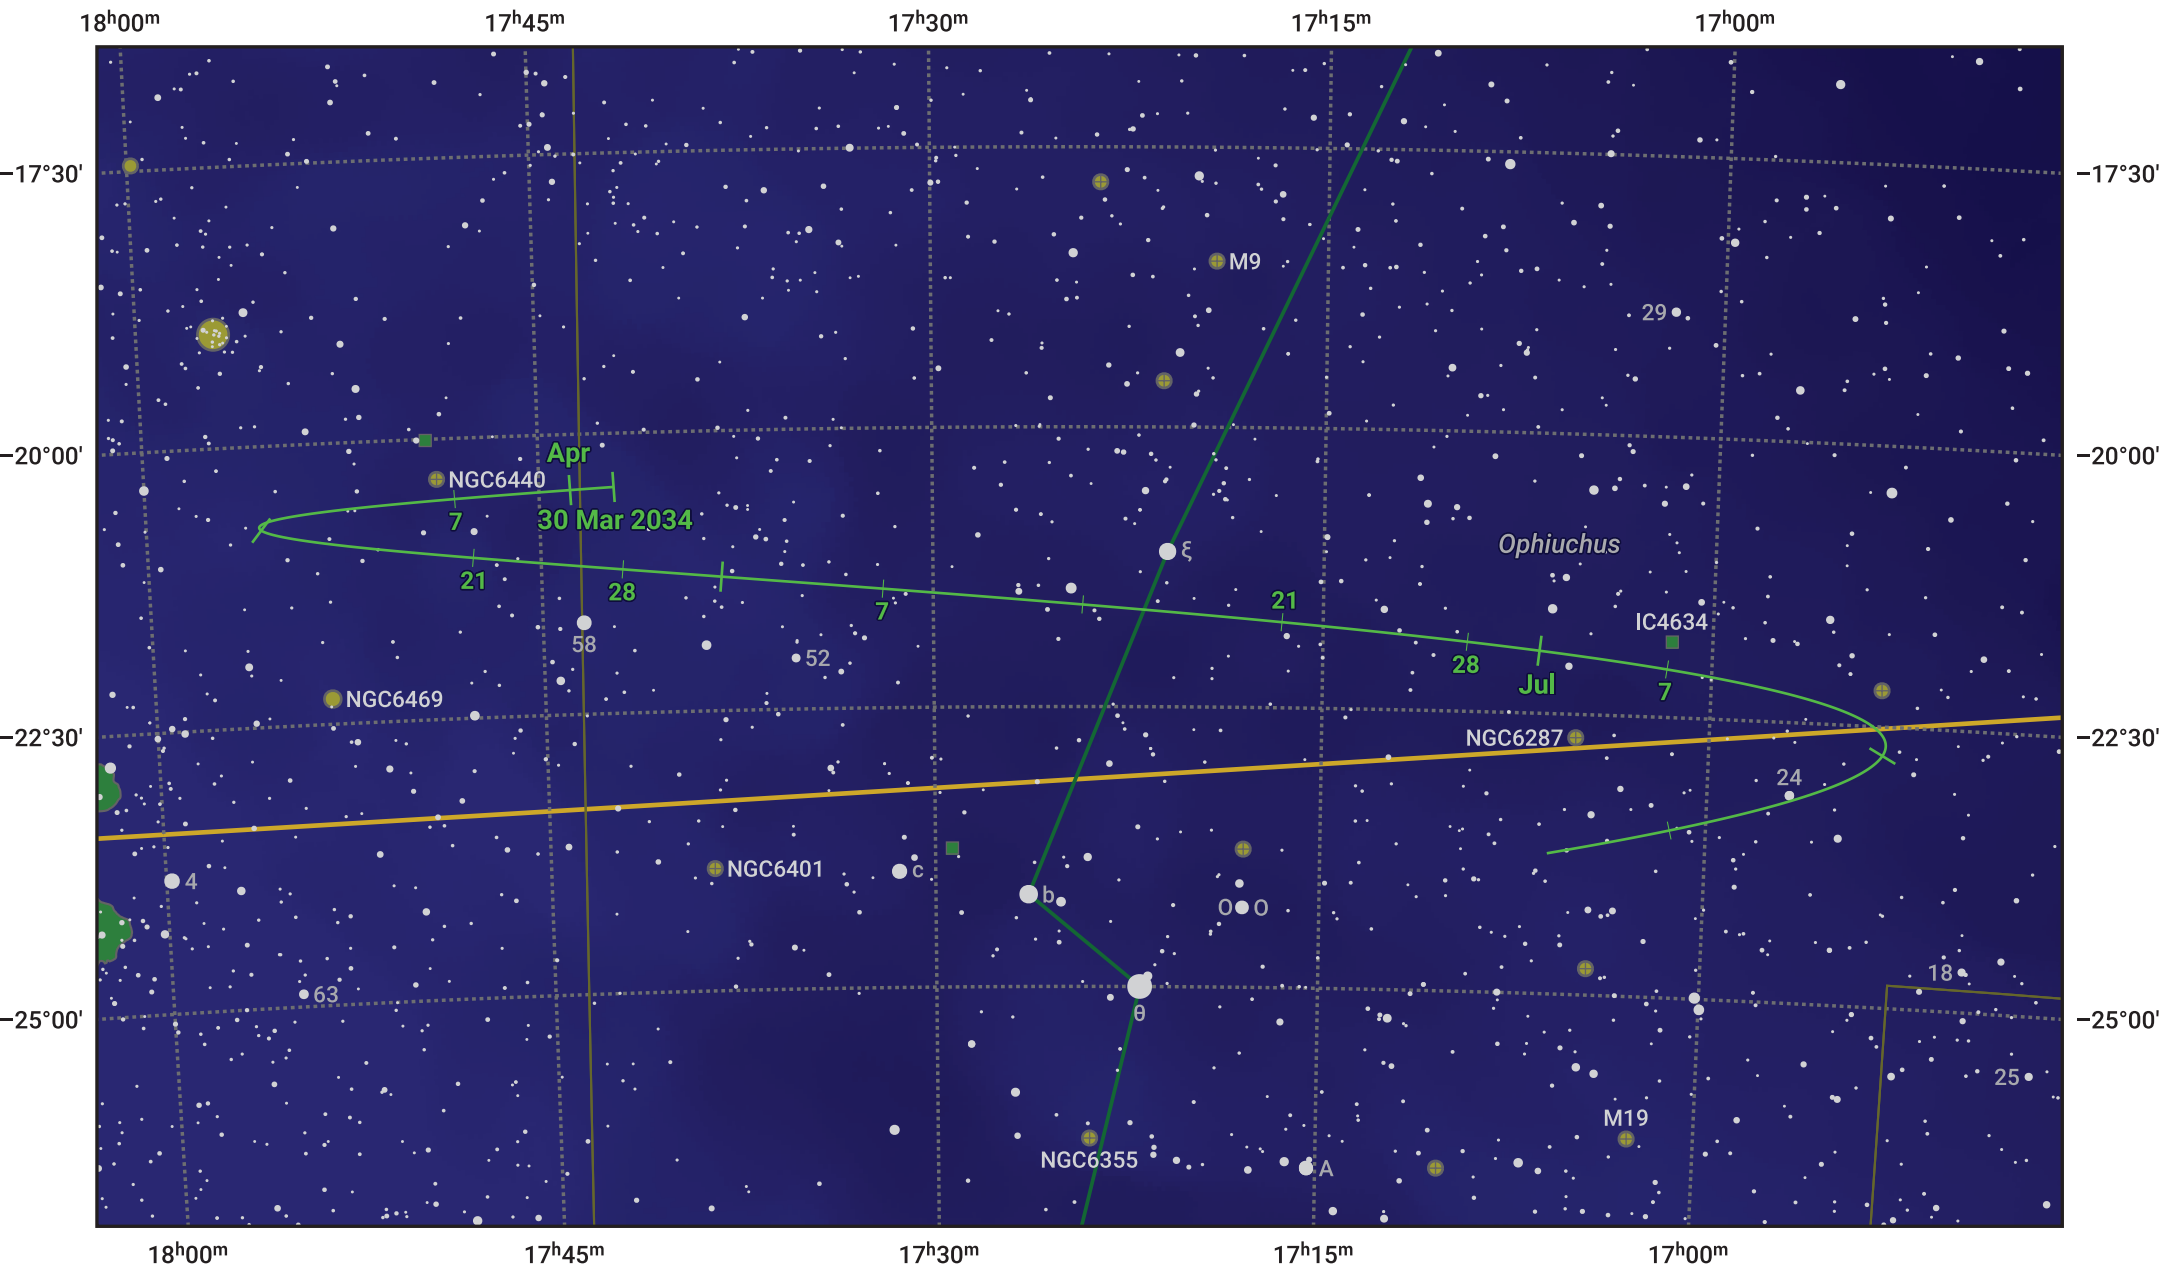

The path of Asteroid 40 Harmonia around opposition on 13 Jun 2024

© Dominic Ford 2011–2024. Date markers placed at midnight UTC. Downloaded from <https://in-the-sky.org>

Magnitude scale: 10.0 9.0 8.0 7.0 6.0 5.0 4.0 3.0

— Ecliptic Plane

Galaxy Bright nebula Open cluster Globular cluster

Date	Mag	Phase
2024 Apr 1	10.8	95%
2024 May 1	10.2	97%
2024 May 15	9.9	98%
2024 Jun 1	9.4	100%
2024 Jul 1	9.5	99%
2024 Aug 1	10.2	97%