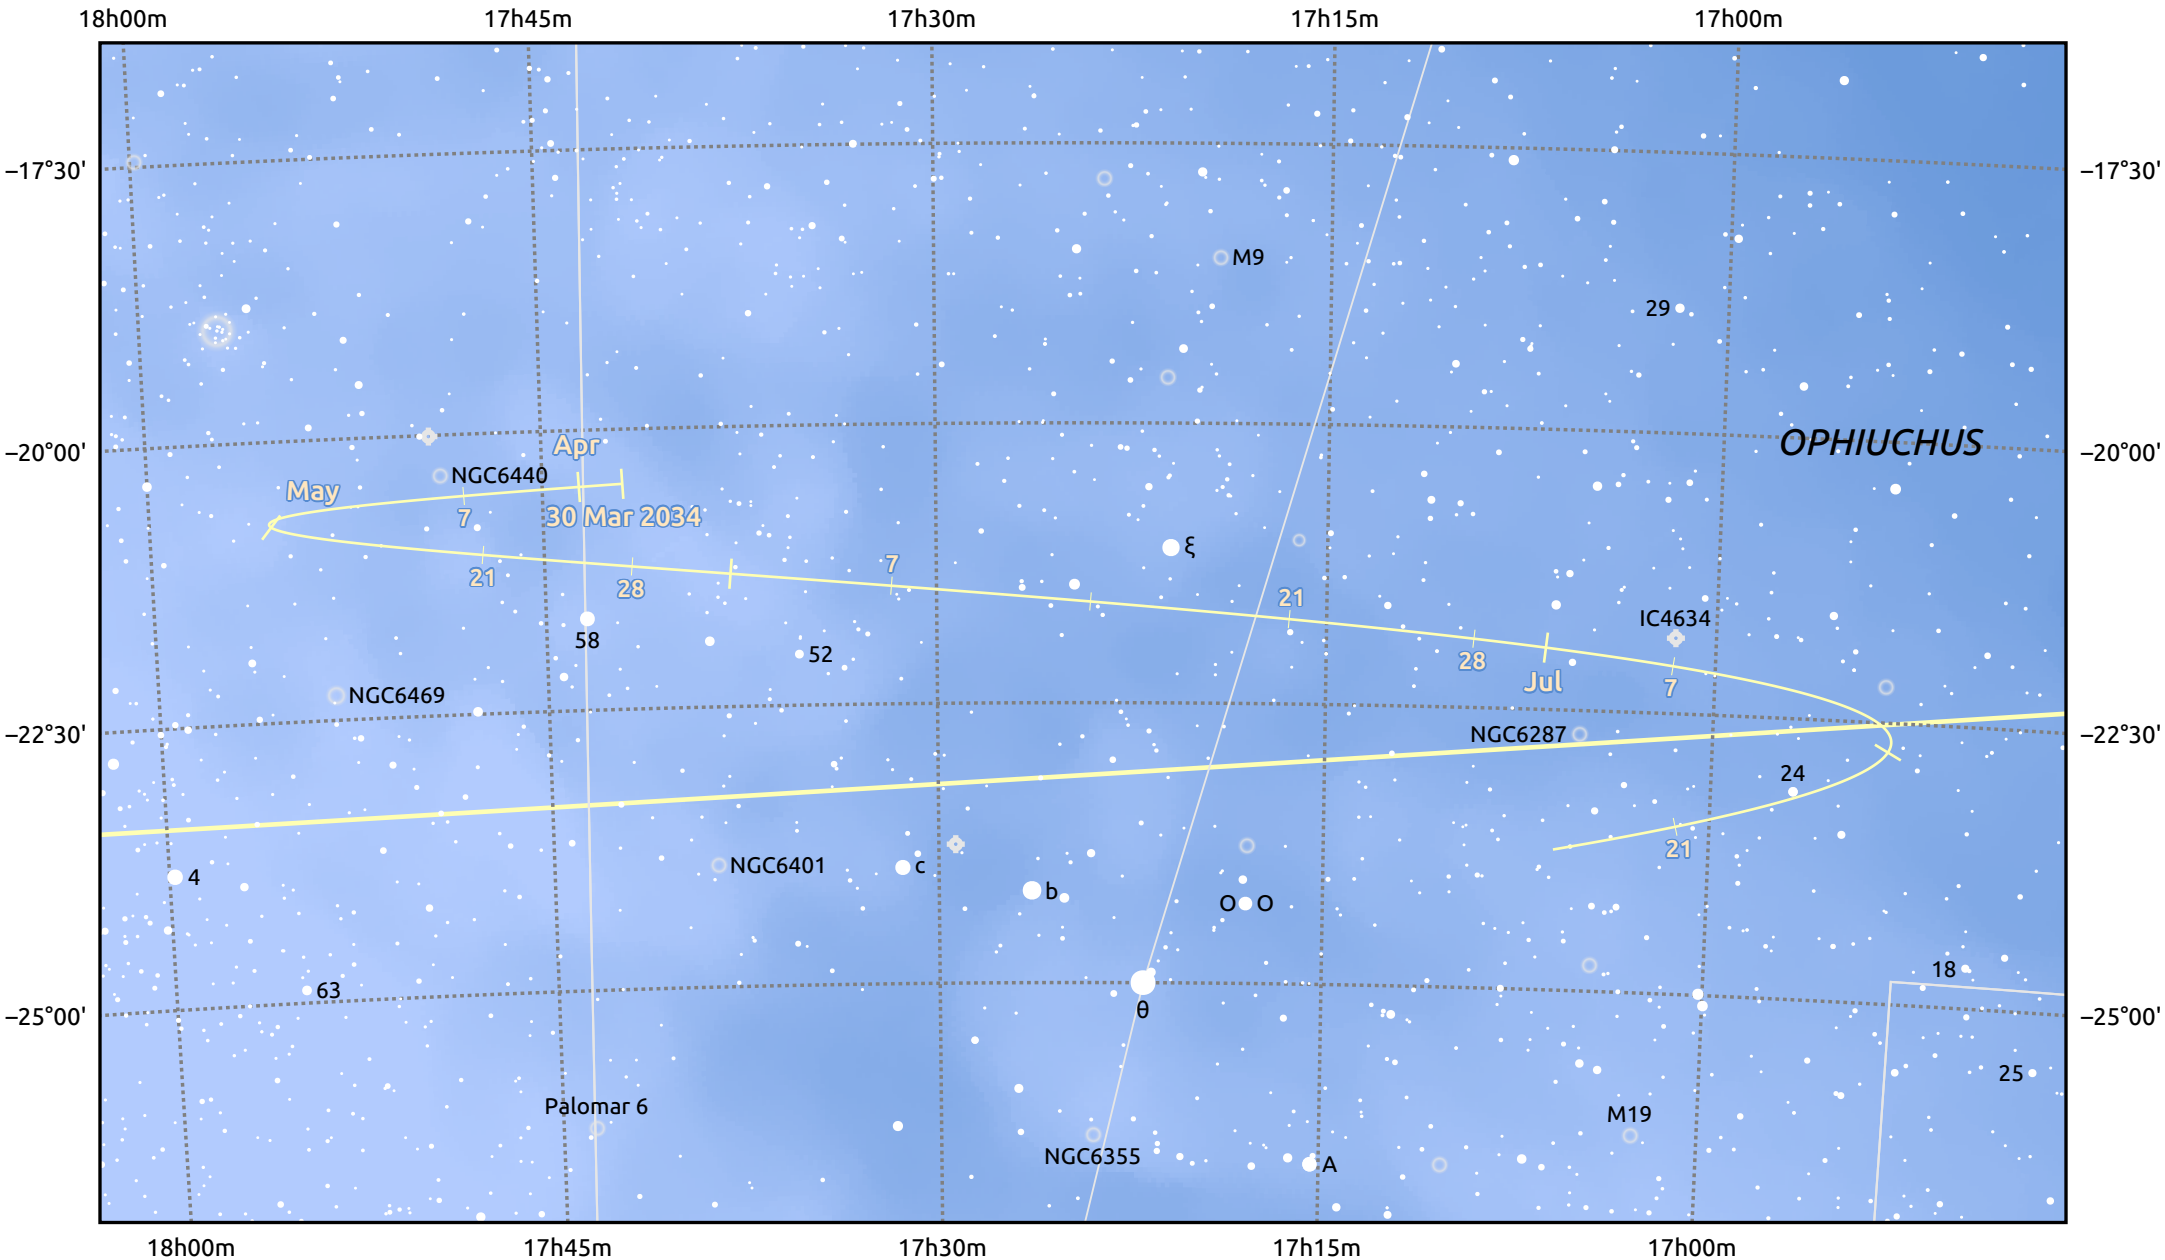

# The path of Asteroid 40 Harmonia around opposition on 13 Jun 2024

© Dominic Ford 2011–2025. Date markers placed at midnight UTC. Downloaded from <https://in-the-sky.org>

Magnitude scale: 10.0 9.0 8.0 7.0 6.0 5.0 4.0 3.0

— Ecliptic Plane

Galaxy    Bright nebula    Open cluster    Globular cluster    Planetary nebula

Date	Mag	Phase
2024 Apr 1	10.9	95%
2024 May 1	10.2	97%
2024 May 15	9.9	98%
2024 Jun 1	9.4	100%
2024 Jul 1	9.5	99%
2024 Aug 1	10.3	97%