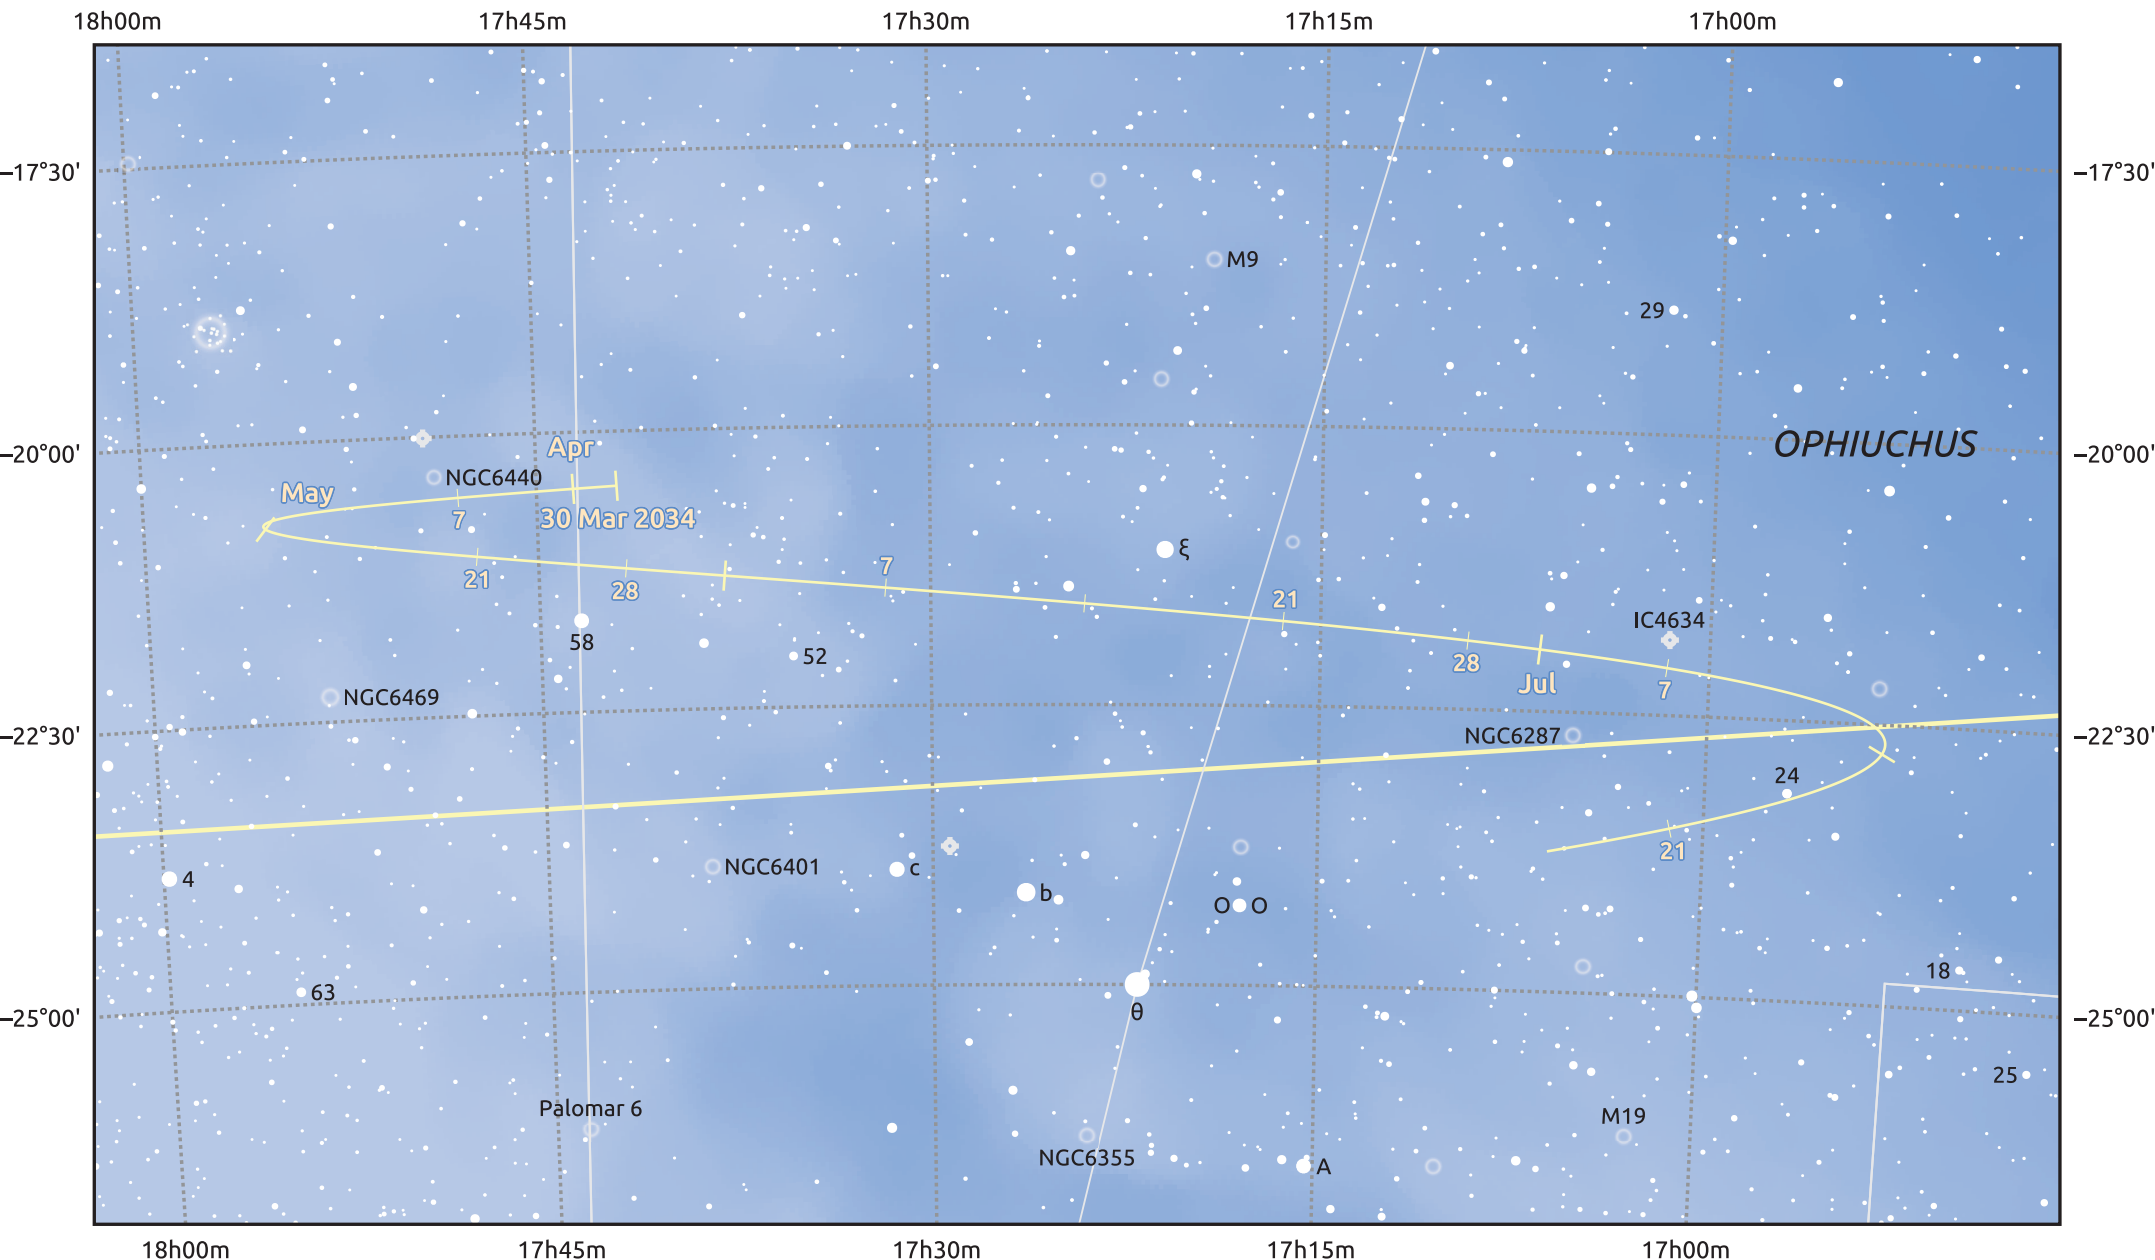

# The path of Asteroid 40 Harmonia around opposition on 13 Jun 2034

© Dominic Ford 2011–2025. Date markers placed at midnight UTC. Downloaded from <https://in-the-sky.org>

Magnitude scale: 10.0 9.0 8.0 7.0 6.0 5.0 4.0 3.0

— Ecliptic Plane

Galaxy    Bright nebula    Open cluster    Globular cluster    Planetary nebula

Date	Mag	Phase
2034 Apr 1	10.9	95%
2034 May 1	10.2	97%
2034 May 15	9.9	98%
2034 Jun 1	9.4	100%
2034 Jul 1	9.5	99%
2034 Aug 1	10.3	97%