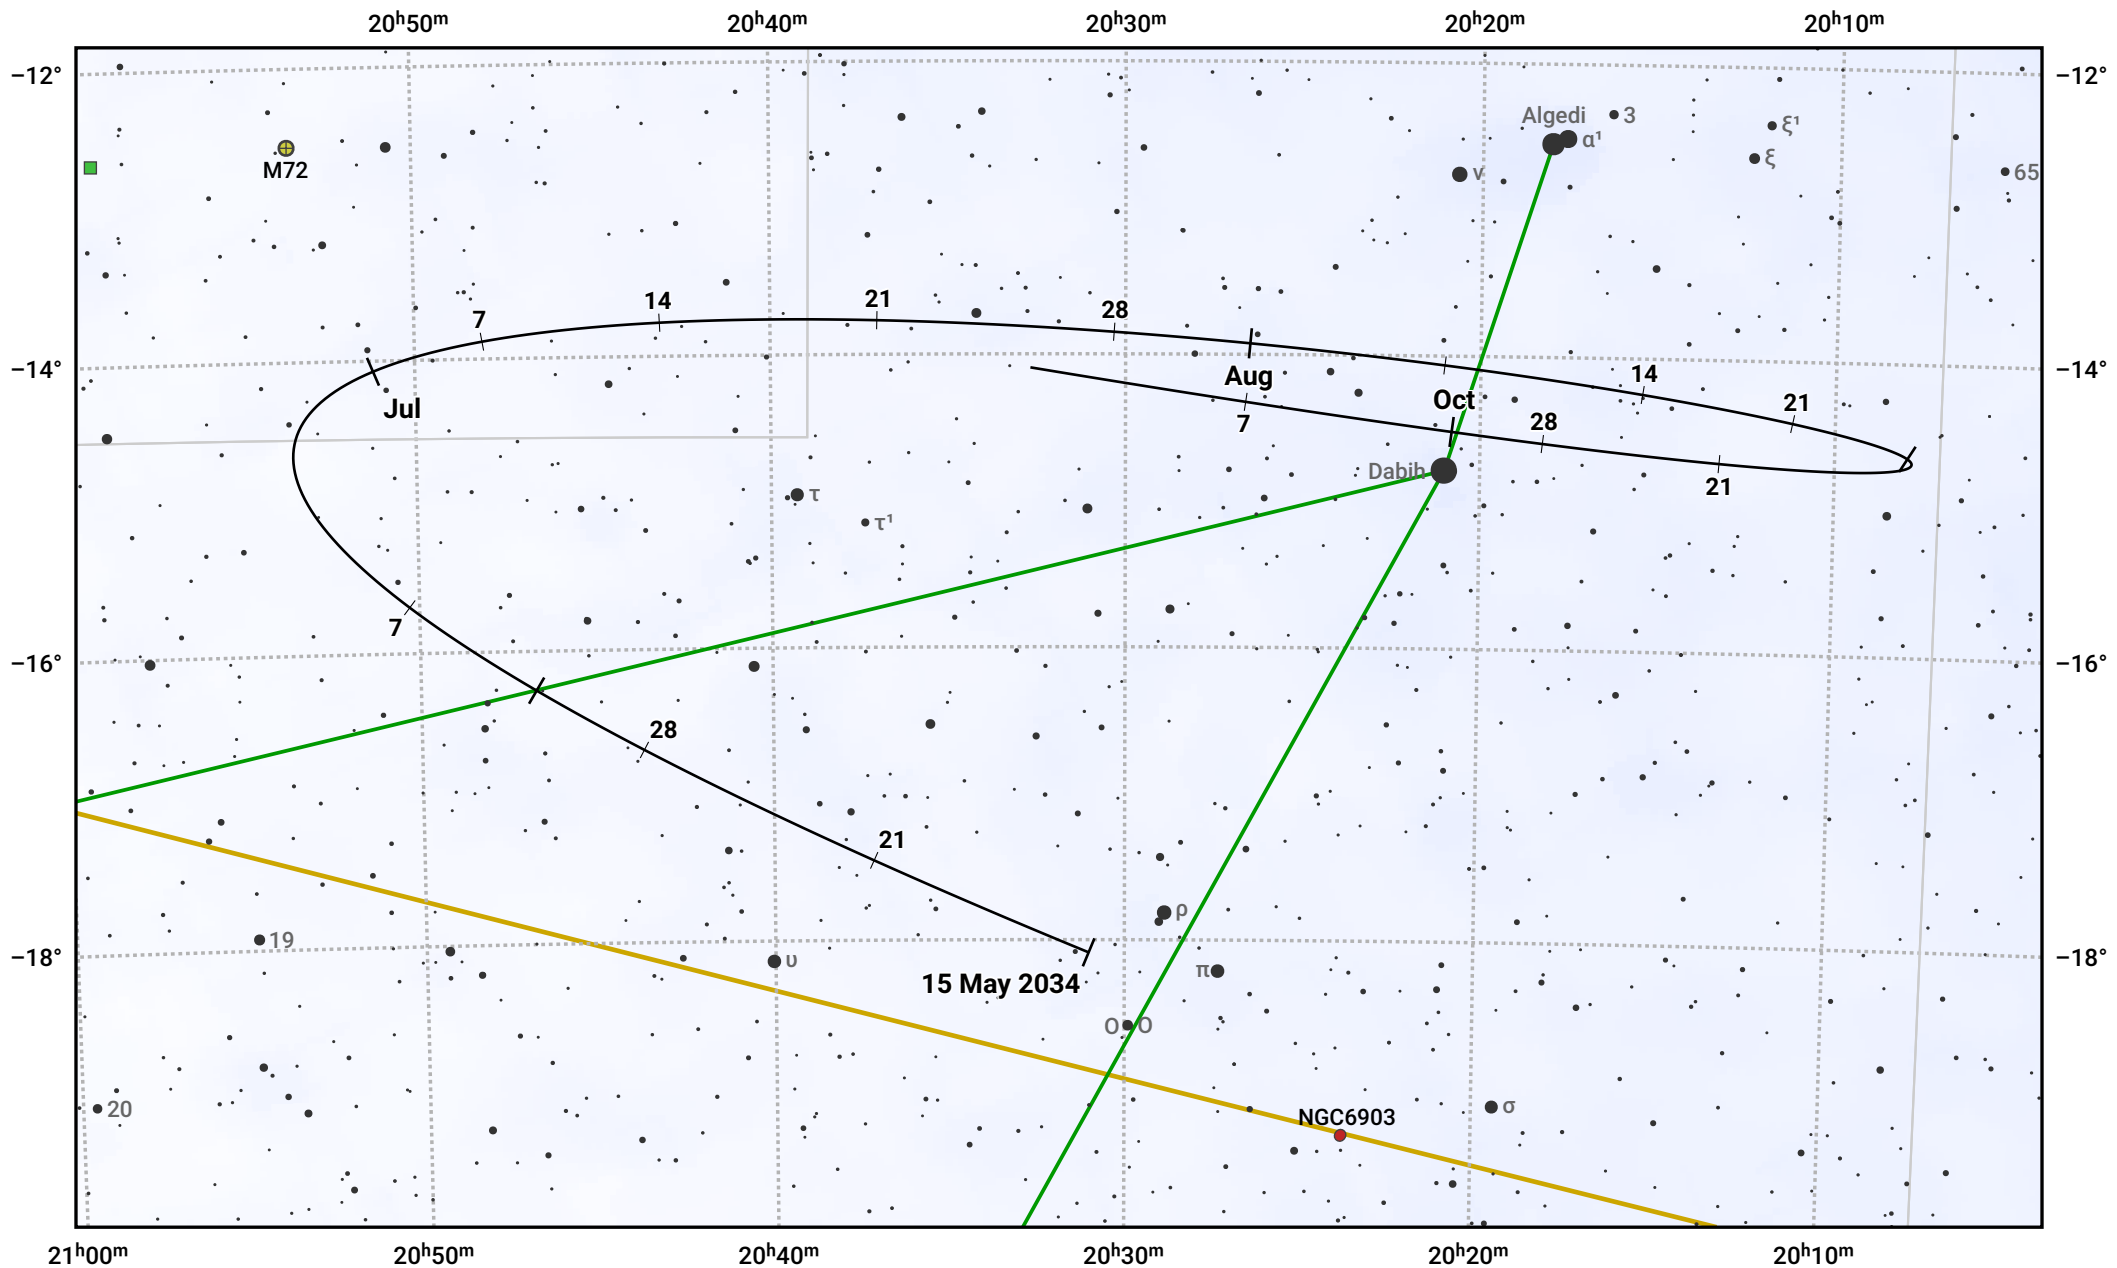

# The path of Asteroid 43 Ariadne around opposition on 29 Jul 2034

© Dominic Ford 2011–2024. Date markers placed at midnight UTC. Downloaded from <https://in-the-sky.org>

Magnitude scale: 10.0 9.0 8.0 7.0 6.0 5.0 4.0 3.0

— Ecliptic Plane

Galaxy    Bright nebula    Open cluster    Globular cluster

Date	Mag	Phase
2034 Jun 1	10.7	94%
2034 Jun 27	10.1	97%
2034 Jul 1	10.0	98%
2034 Aug 1	9.3	100%
2034 Sep 1	10.3	97%
2034 Sep 29	11.1	94%
2034 Oct 1	11.2	94%