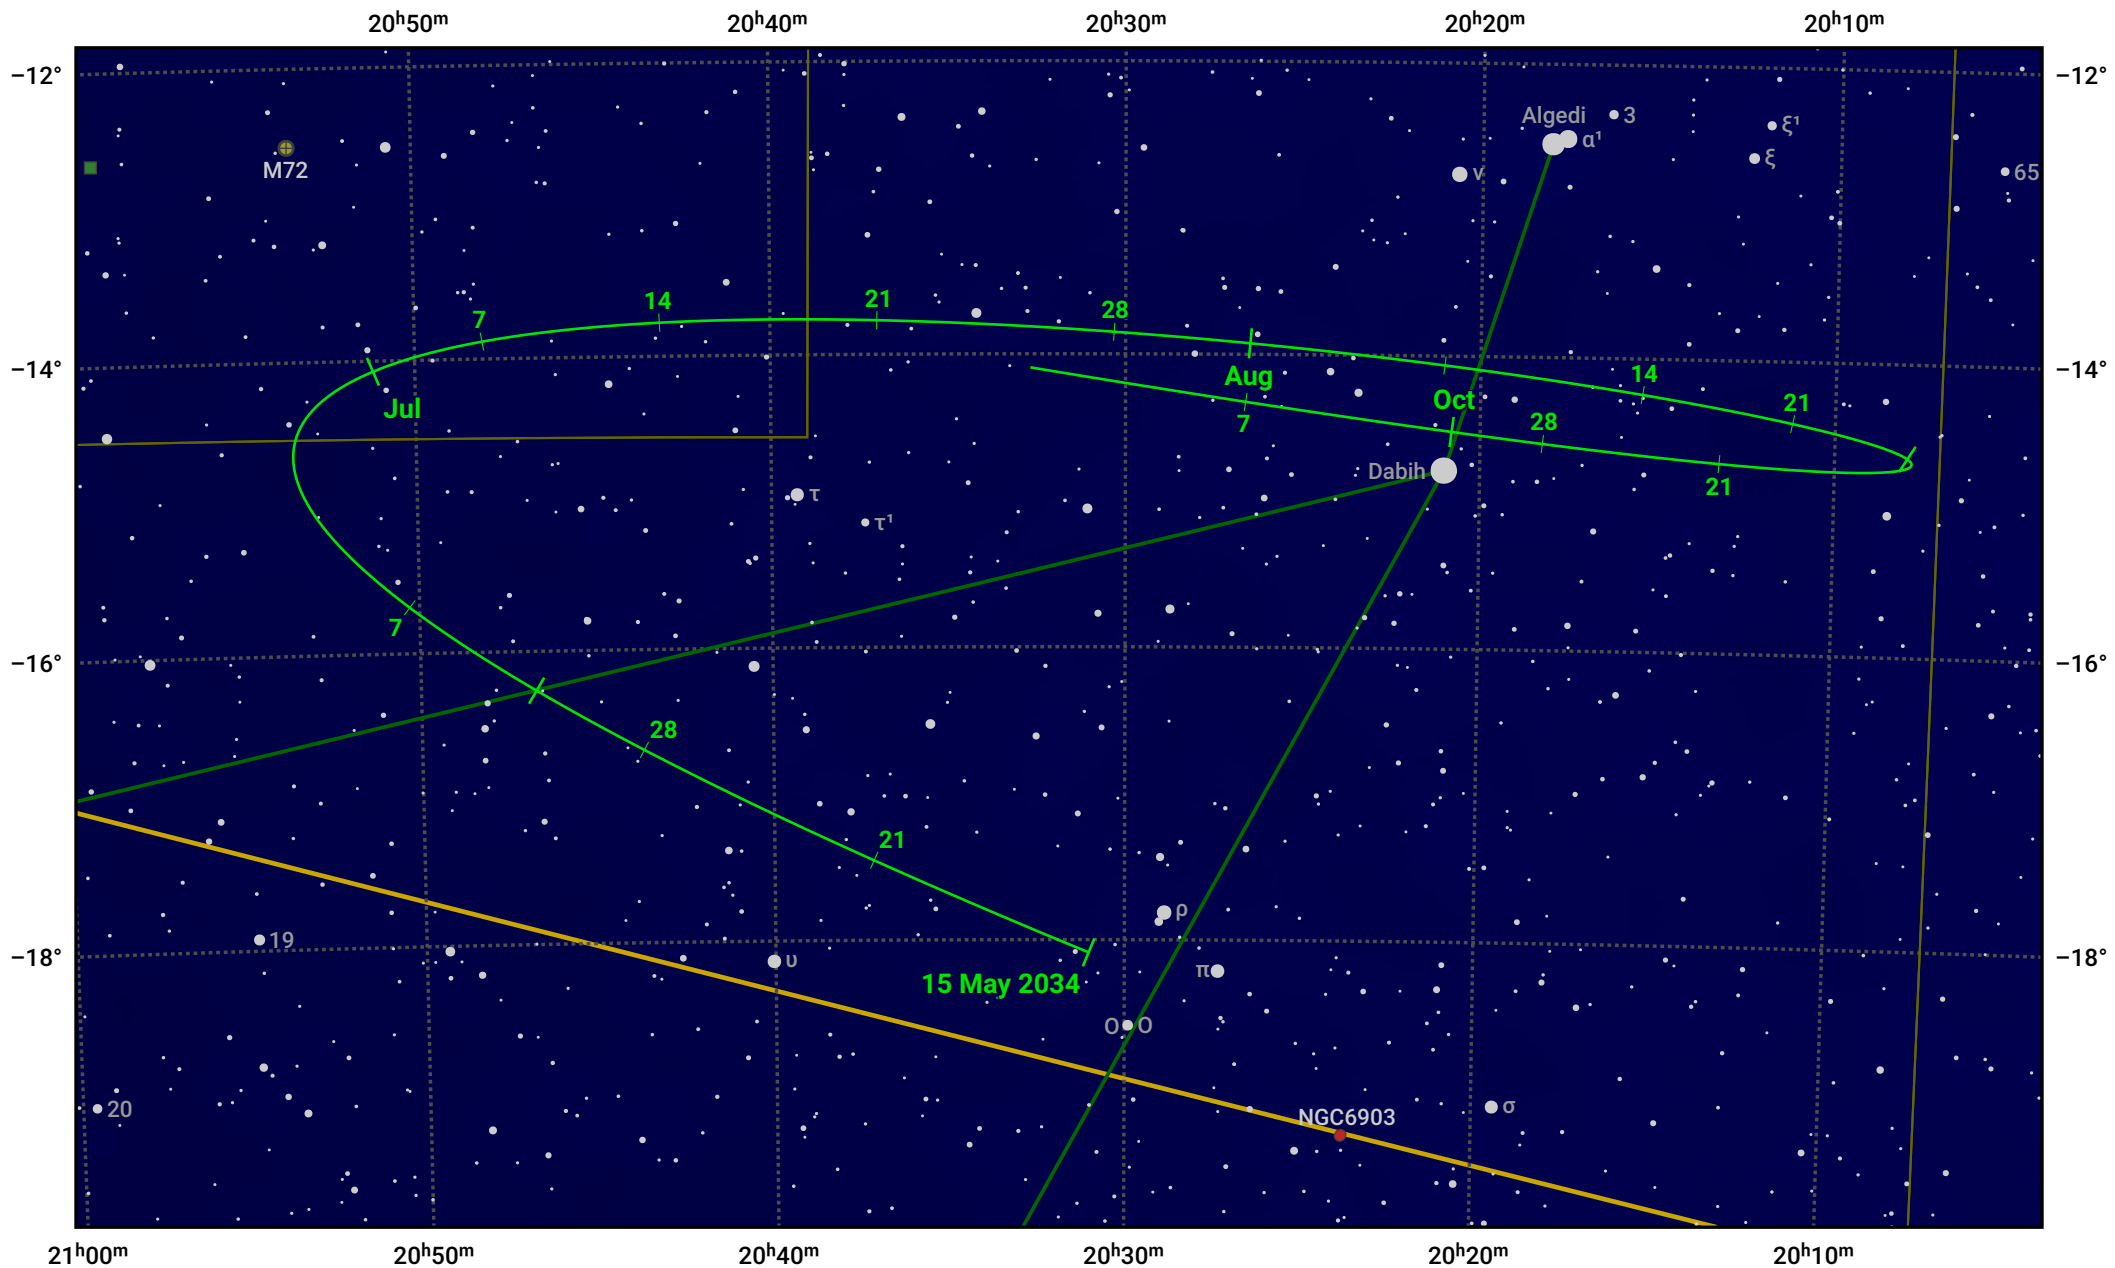

The path of Asteroid 43 Ariadne around opposition on 29 Jul 2034

© Dominic Ford 2011–2024. Date markers placed at midnight UTC. Downloaded from <https://in-the-sky.org>

Magnitude scale: 10.0 9.0 8.0 7.0 6.0 5.0 4.0 3.0

— Ecliptic Plane

Galaxy Bright nebula Open cluster Globular cluster

Date	Mag	Phase
2034 Jun 1	10.7	94%
2034 Jun 27	10.1	97%
2034 Jul 1	10.0	98%
2034 Aug 1	9.3	100%
2034 Sep 1	10.3	97%
2034 Sep 29	11.1	94%
2034 Oct 1	11.2	94%