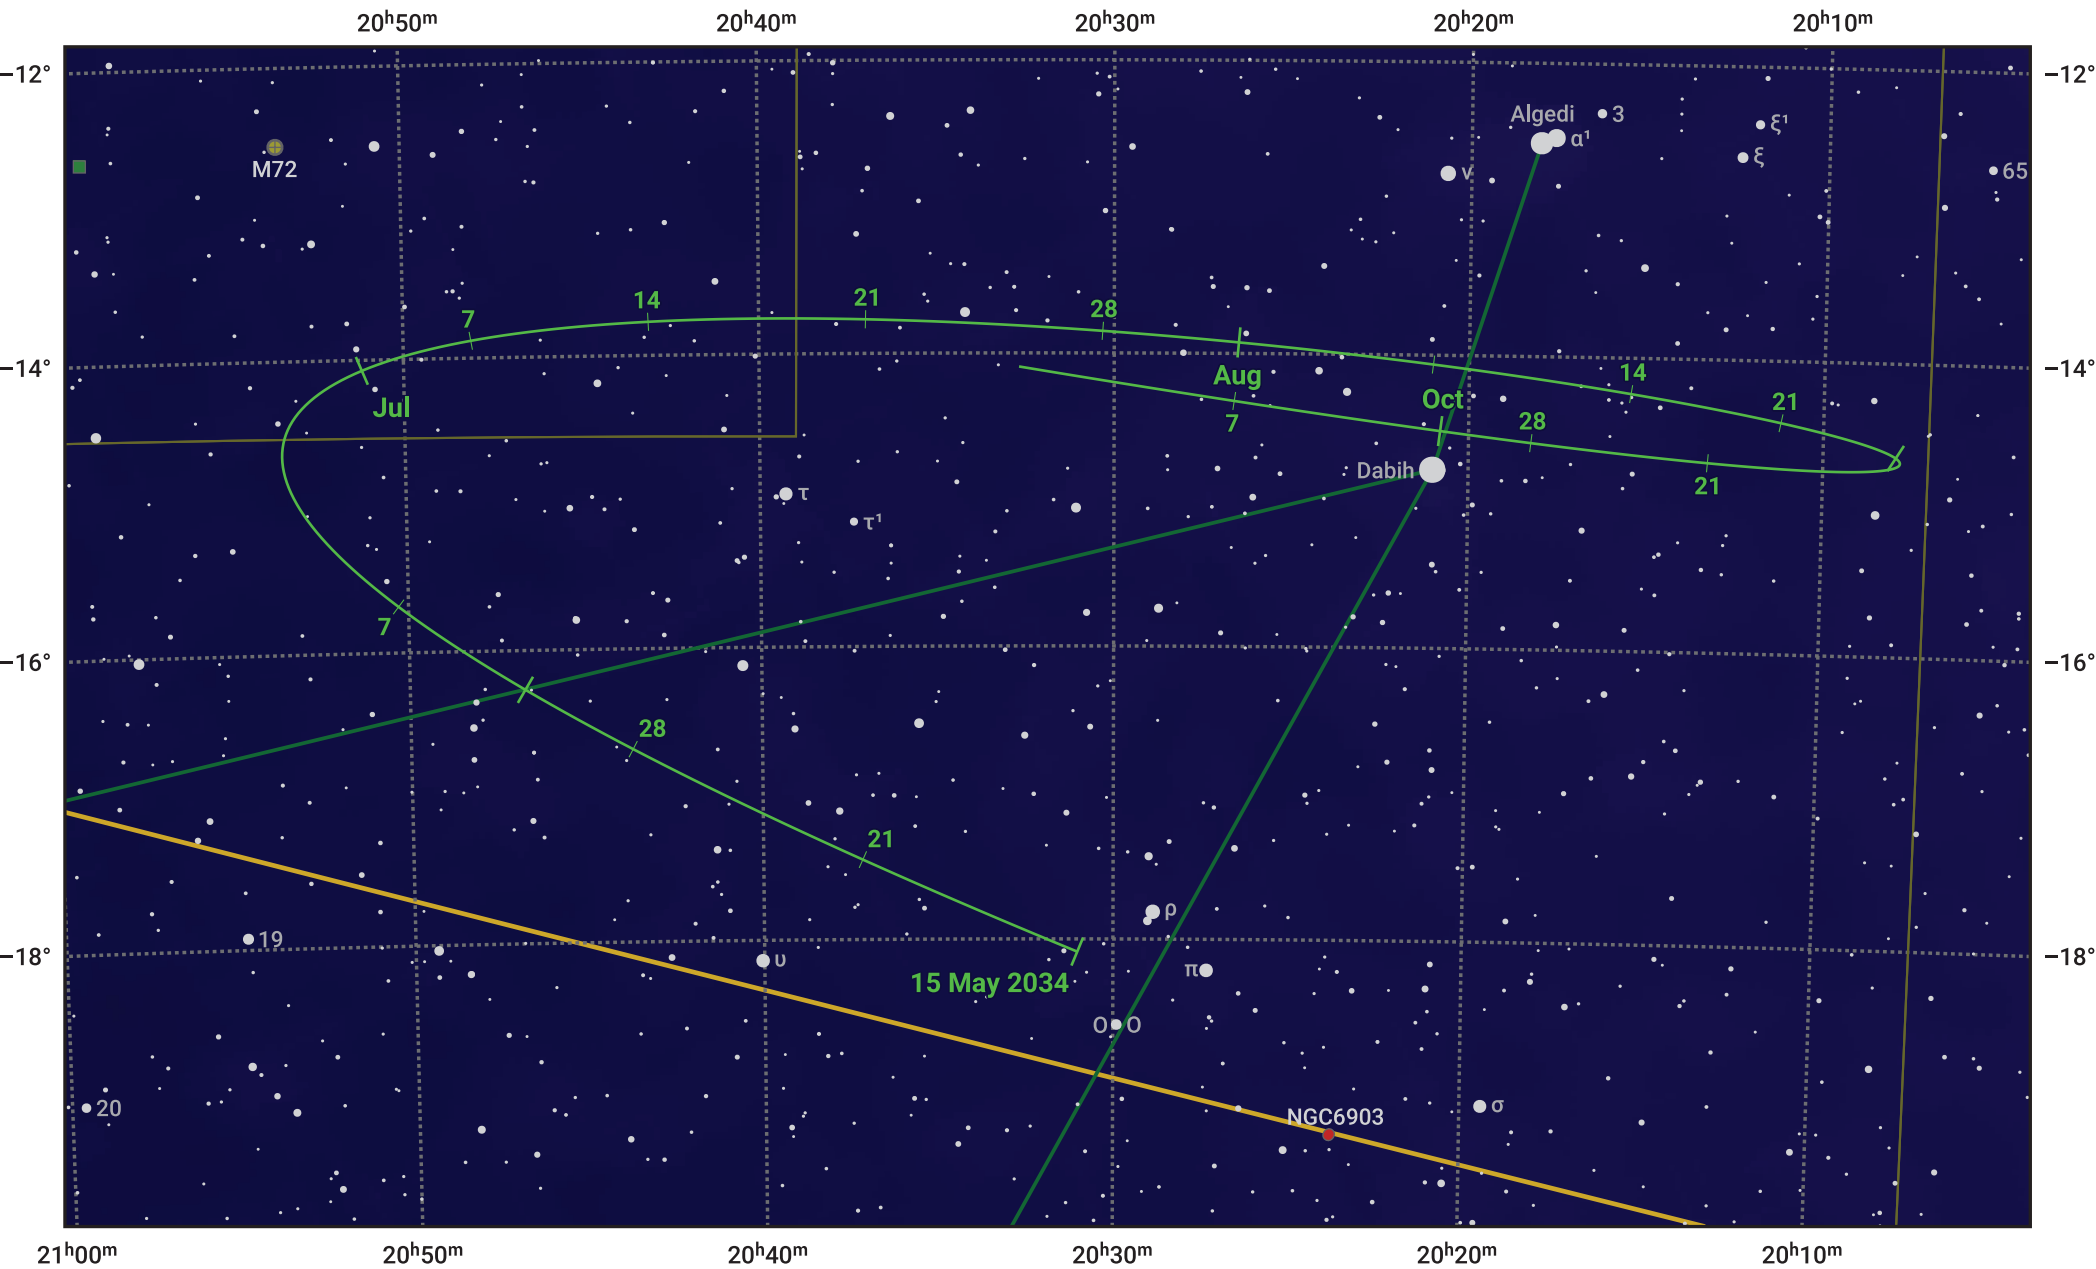

# The path of Asteroid 43 Ariadne around opposition on 29 Jul 2034

© Dominic Ford 2011–2024. Date markers placed at midnight UTC. Downloaded from <https://in-the-sky.org>

Magnitude scale: 10.0 9.0 8.0 7.0 6.0 5.0 4.0 3.0

— Ecliptic Plane

● Galaxy    ■ Bright nebula    ● Open cluster    ● Globular cluster

Date	Mag	Phase
2034 Jun 1	10.7	94%
2034 Jun 27	10.1	97%
2034 Jul 1	10.0	98%
2034 Aug 1	9.3	100%
2034 Sep 1	10.3	97%
2034 Sep 29	11.1	94%
2034 Oct 1	11.2	94%