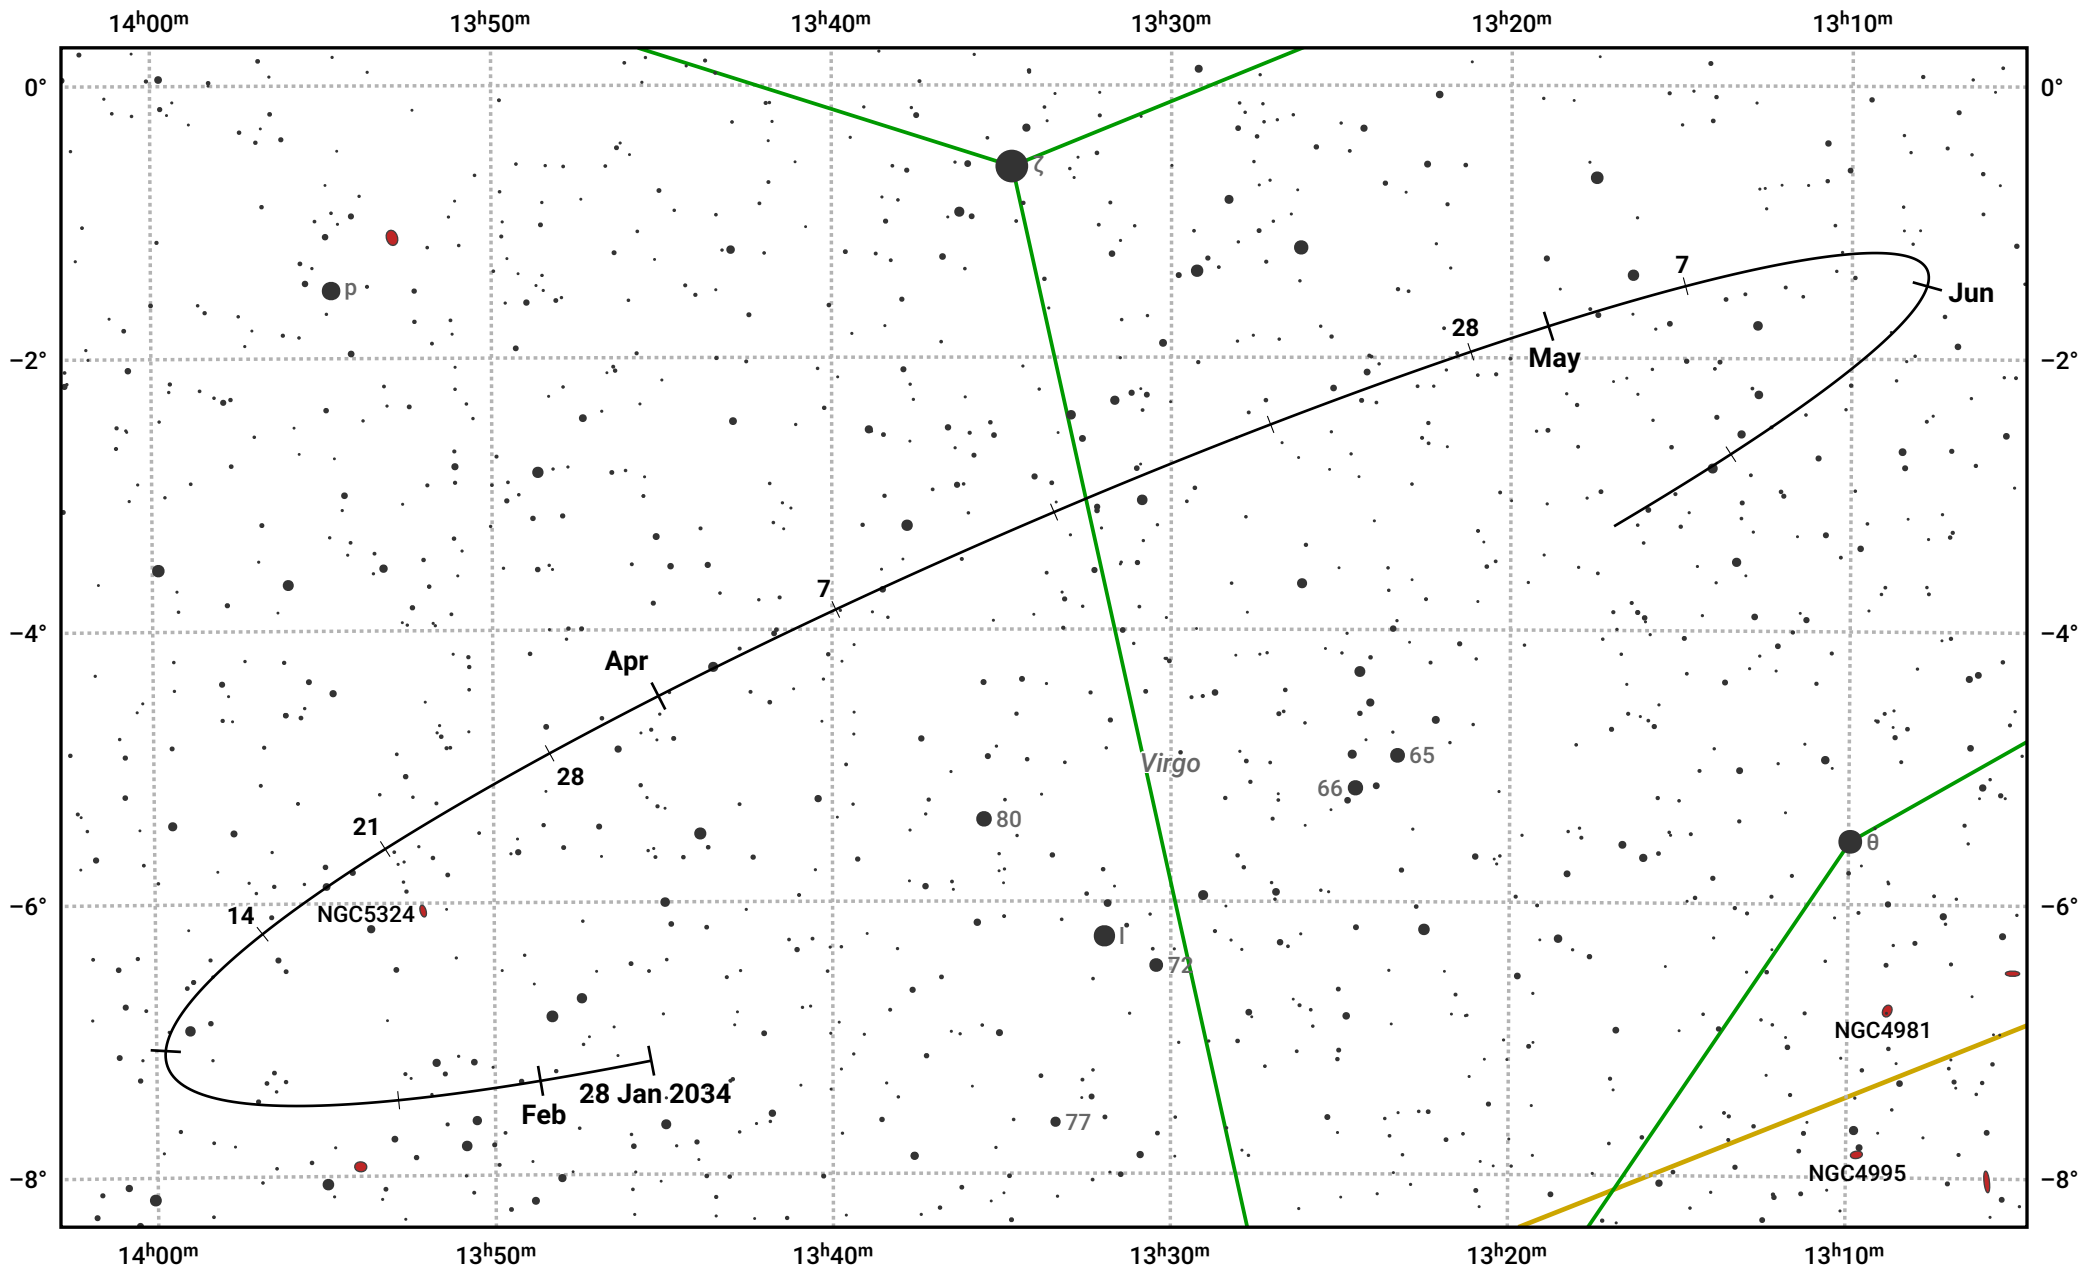

The path of Asteroid 44 Nysa around opposition on 13 Apr 2034

© Dominic Ford 2011–2024. Date markers placed at midnight UTC. Downloaded from <https://in-the-sky.org>

Magnitude scale: 11.0 10.0 9.0 8.0 7.0 6.0 5.0 4.0 3.0

— Ecliptic Plane

Galaxy Bright nebula Open cluster Globular cluster

Date	Mag	Phase
2034 Feb 1	10.9	95%
2034 Mar 1	10.4	97%
2034 Mar 23	9.9	99%
2034 Apr 1	9.7	100%
2034 May 1	10.0	99%
2034 Jun 1	10.8	97%
2034 Jun 7	11.0	97%