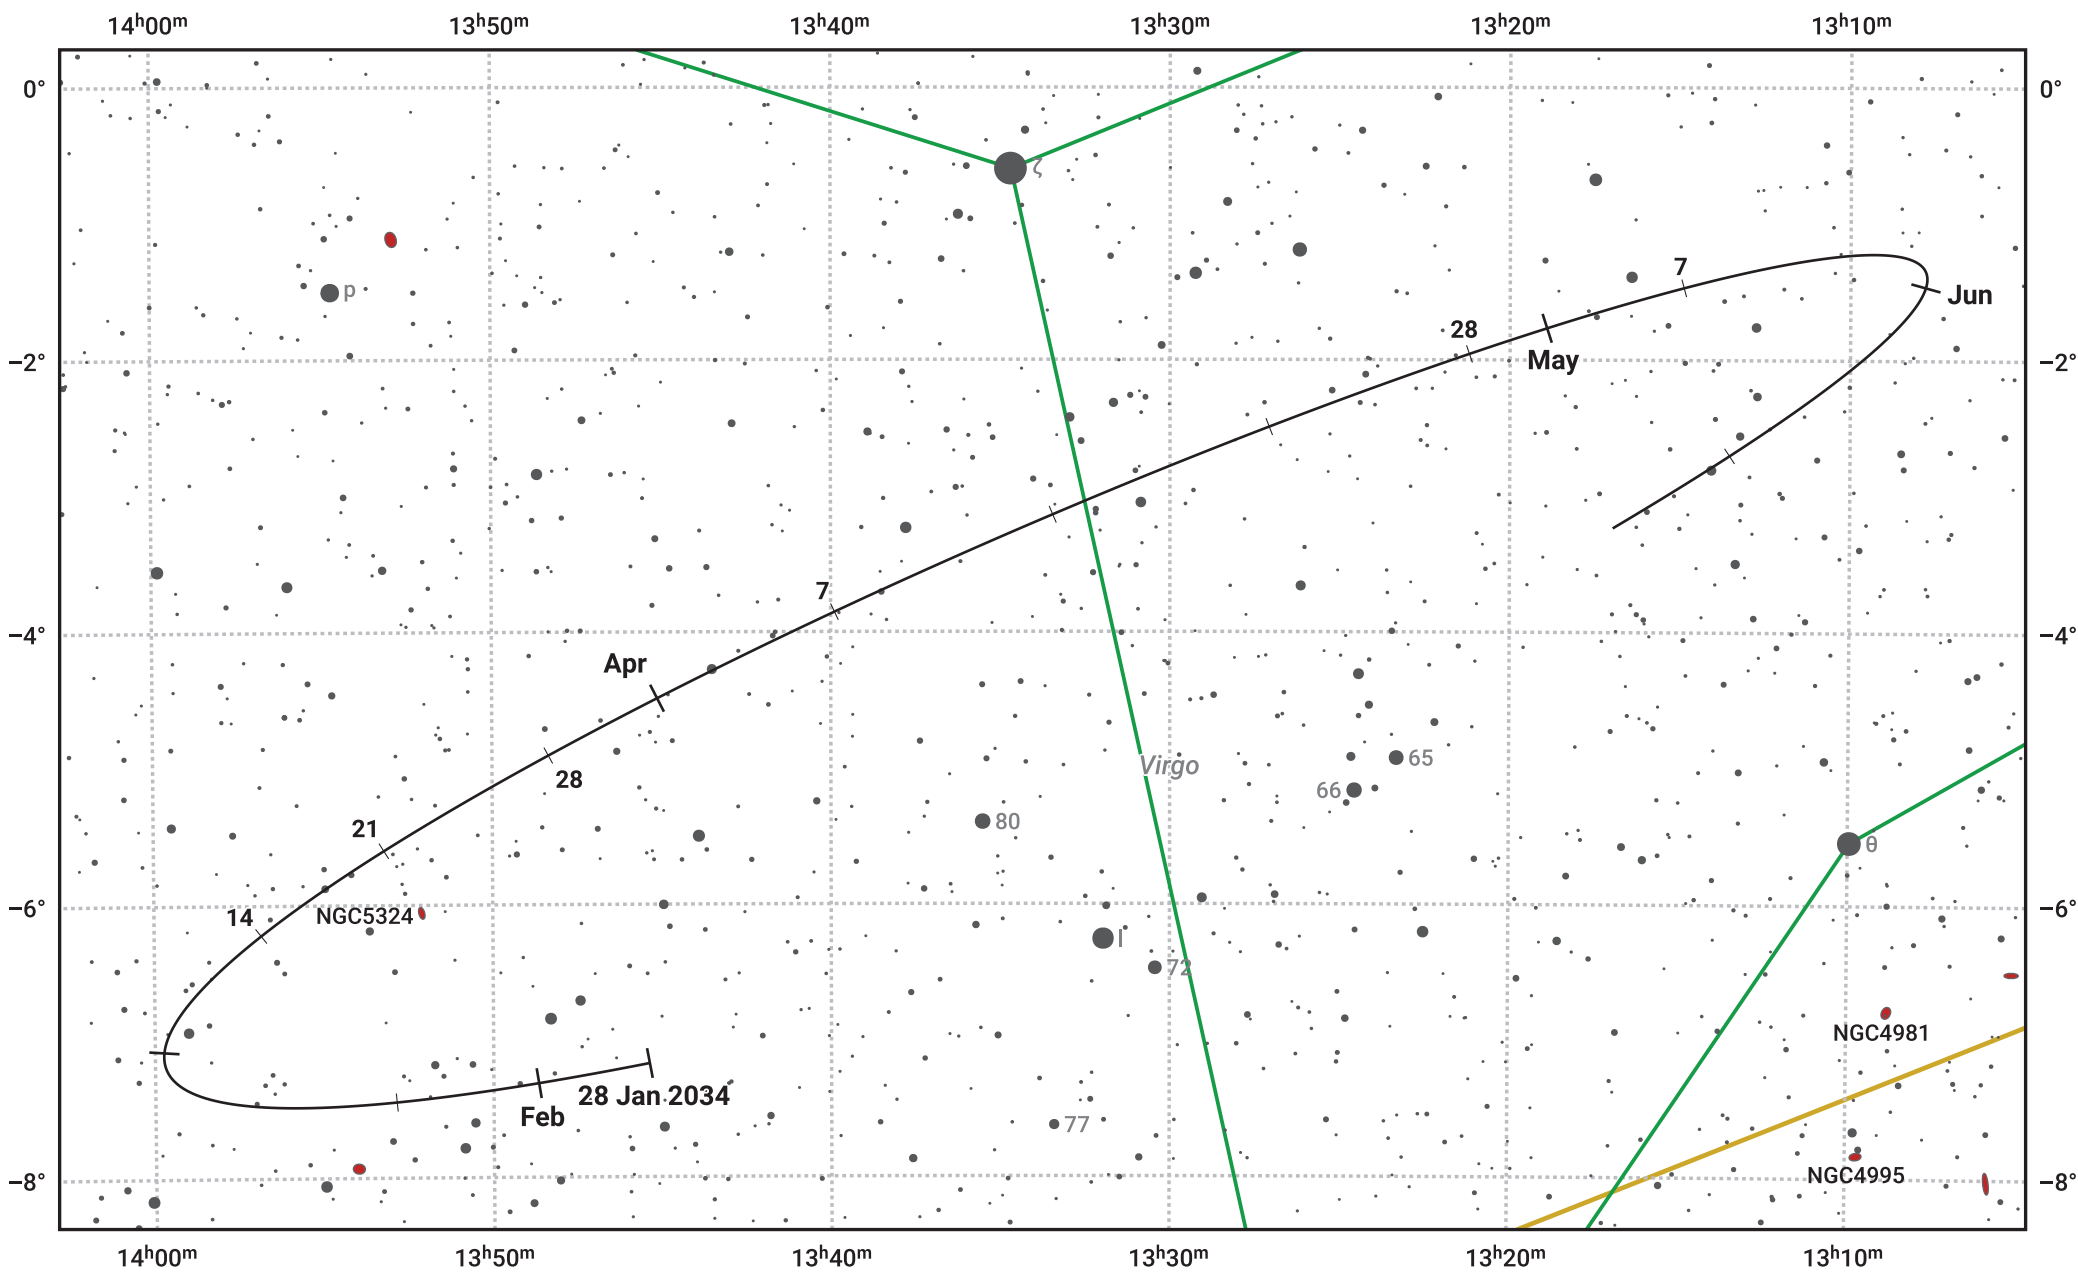

The path of Asteroid 44 Nysa around opposition on 13 Apr 2024

© Dominic Ford 2011–2024. Date markers placed at midnight UTC. Downloaded from <https://in-the-sky.org>

Magnitude scale: 11.0 10.0 9.0 8.0 7.0 6.0 5.0 4.0 3.0

— Ecliptic Plane

- Galaxy
- Bright nebula
- Open cluster
- ⊕ Globular cluster

| Date | Mag | Phase |
|-------------|------|-------|
| 2024 Feb 1 | 10.9 | 95% |
| 2024 Mar 1 | 10.4 | 97% |
| 2024 Mar 23 | 9.9 | 99% |
| 2024 Apr 1 | 9.7 | 100% |
| 2024 May 1 | 10.0 | 99% |
| 2024 Jun 1 | 10.8 | 97% |
| 2024 Jun 7 | 11.0 | 97% |