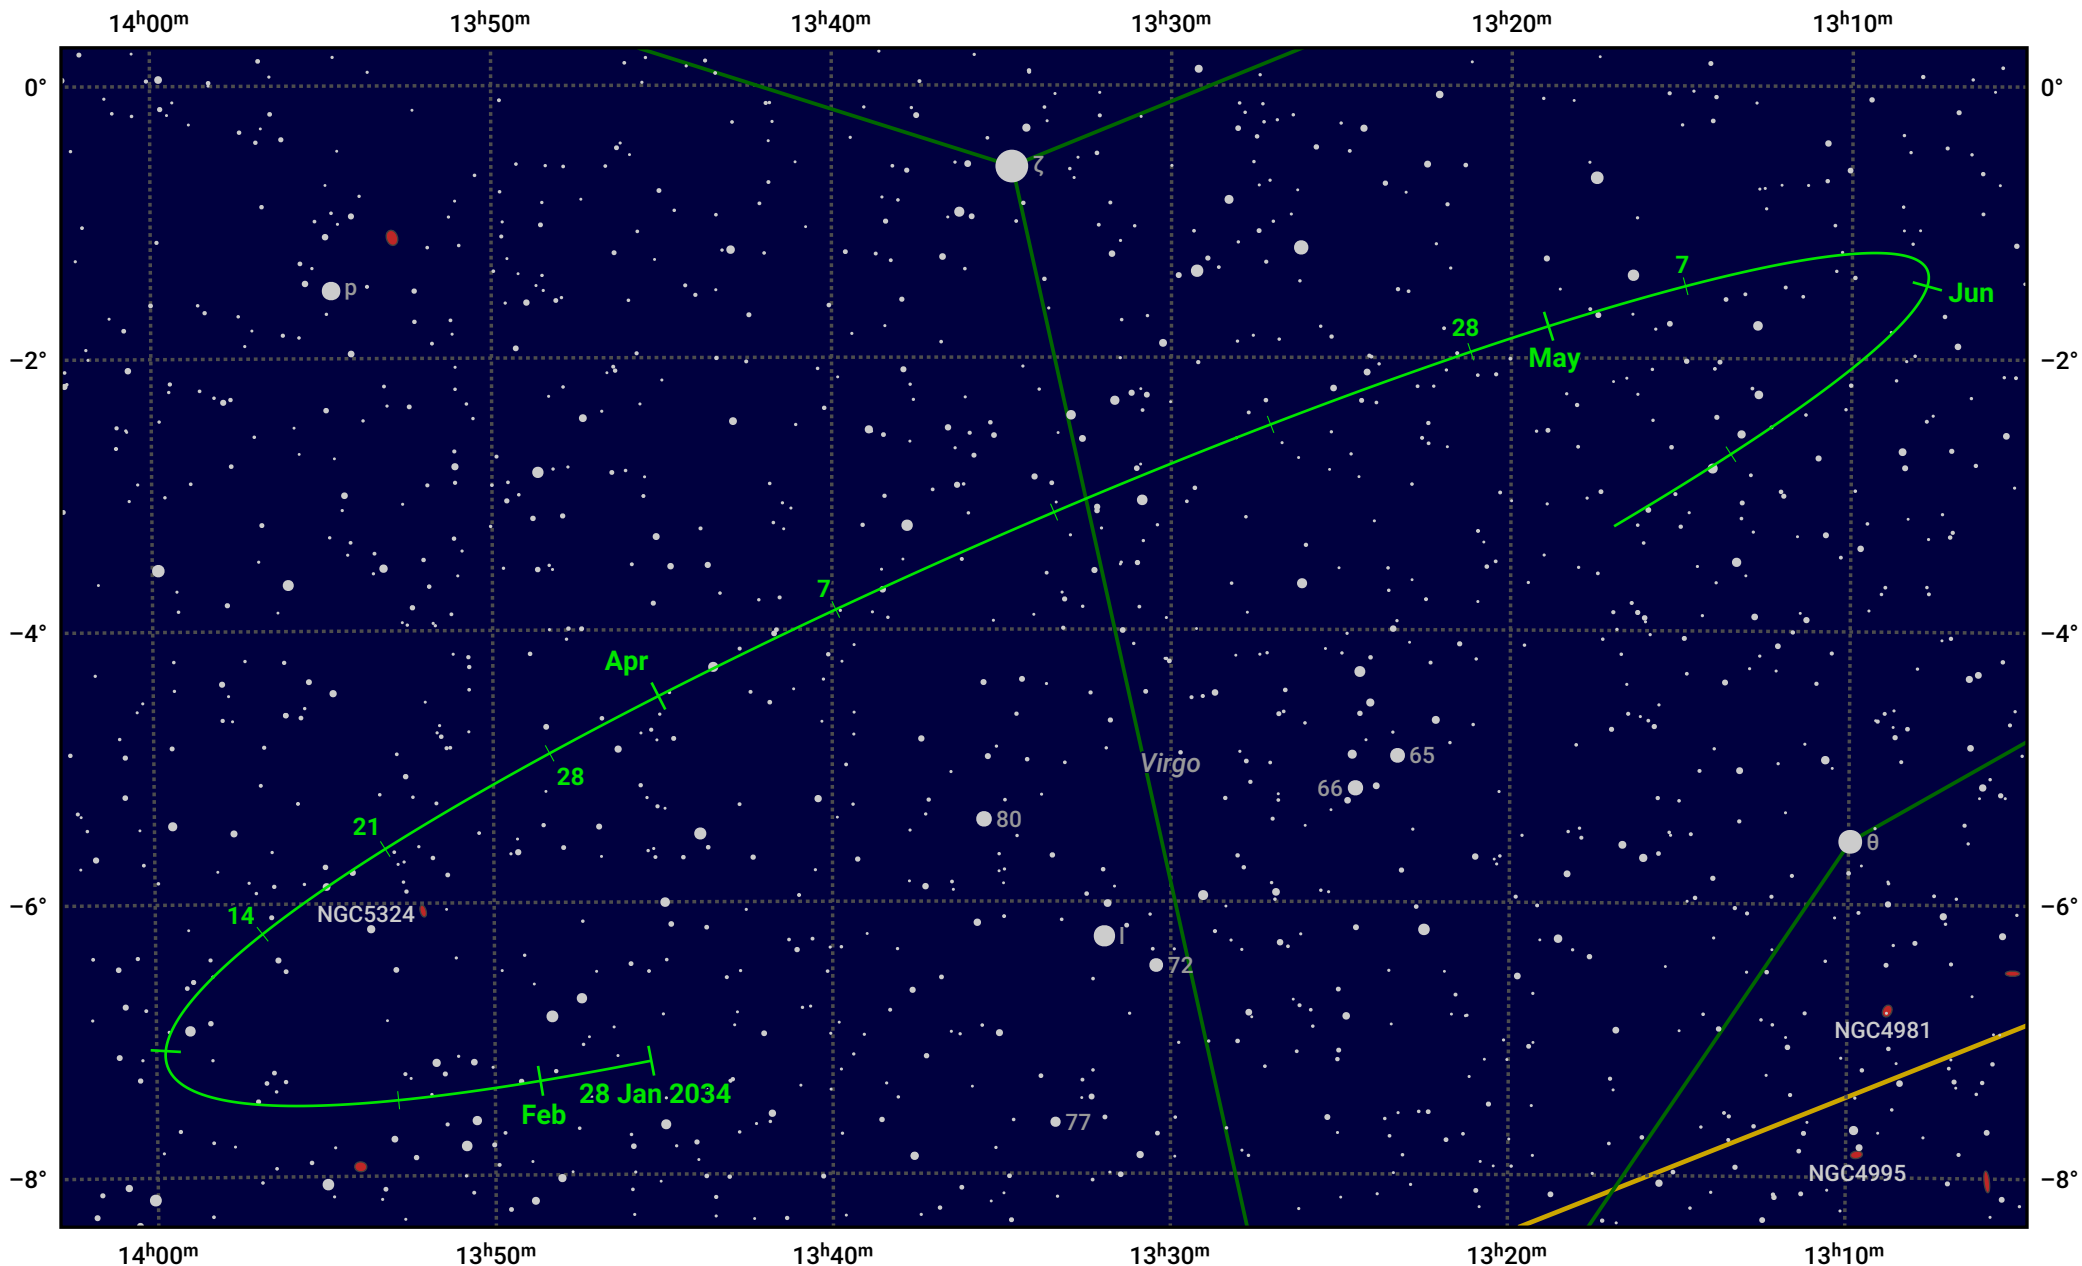

The path of Asteroid 44 Nysa around opposition on 13 Apr 2034

© Dominic Ford 2011–2024. Date markers placed at midnight UTC. Downloaded from <https://in-the-sky.org>

Magnitude scale: · 11.0 · 10.0 · 9.0 · 8.0 · 7.0 · 6.0 · 5.0 · 4.0 · 3.0

— Ecliptic Plane

Galaxy Bright nebula Open cluster Globular cluster

Date	Mag	Phase
2034 Feb 1	10.9	95%
2034 Mar 1	10.4	97%
2034 Mar 23	9.9	99%
2034 Apr 1	9.7	100%
2034 May 1	10.0	99%
2034 Jun 1	10.8	97%
2034 Jun 7	11.0	97%