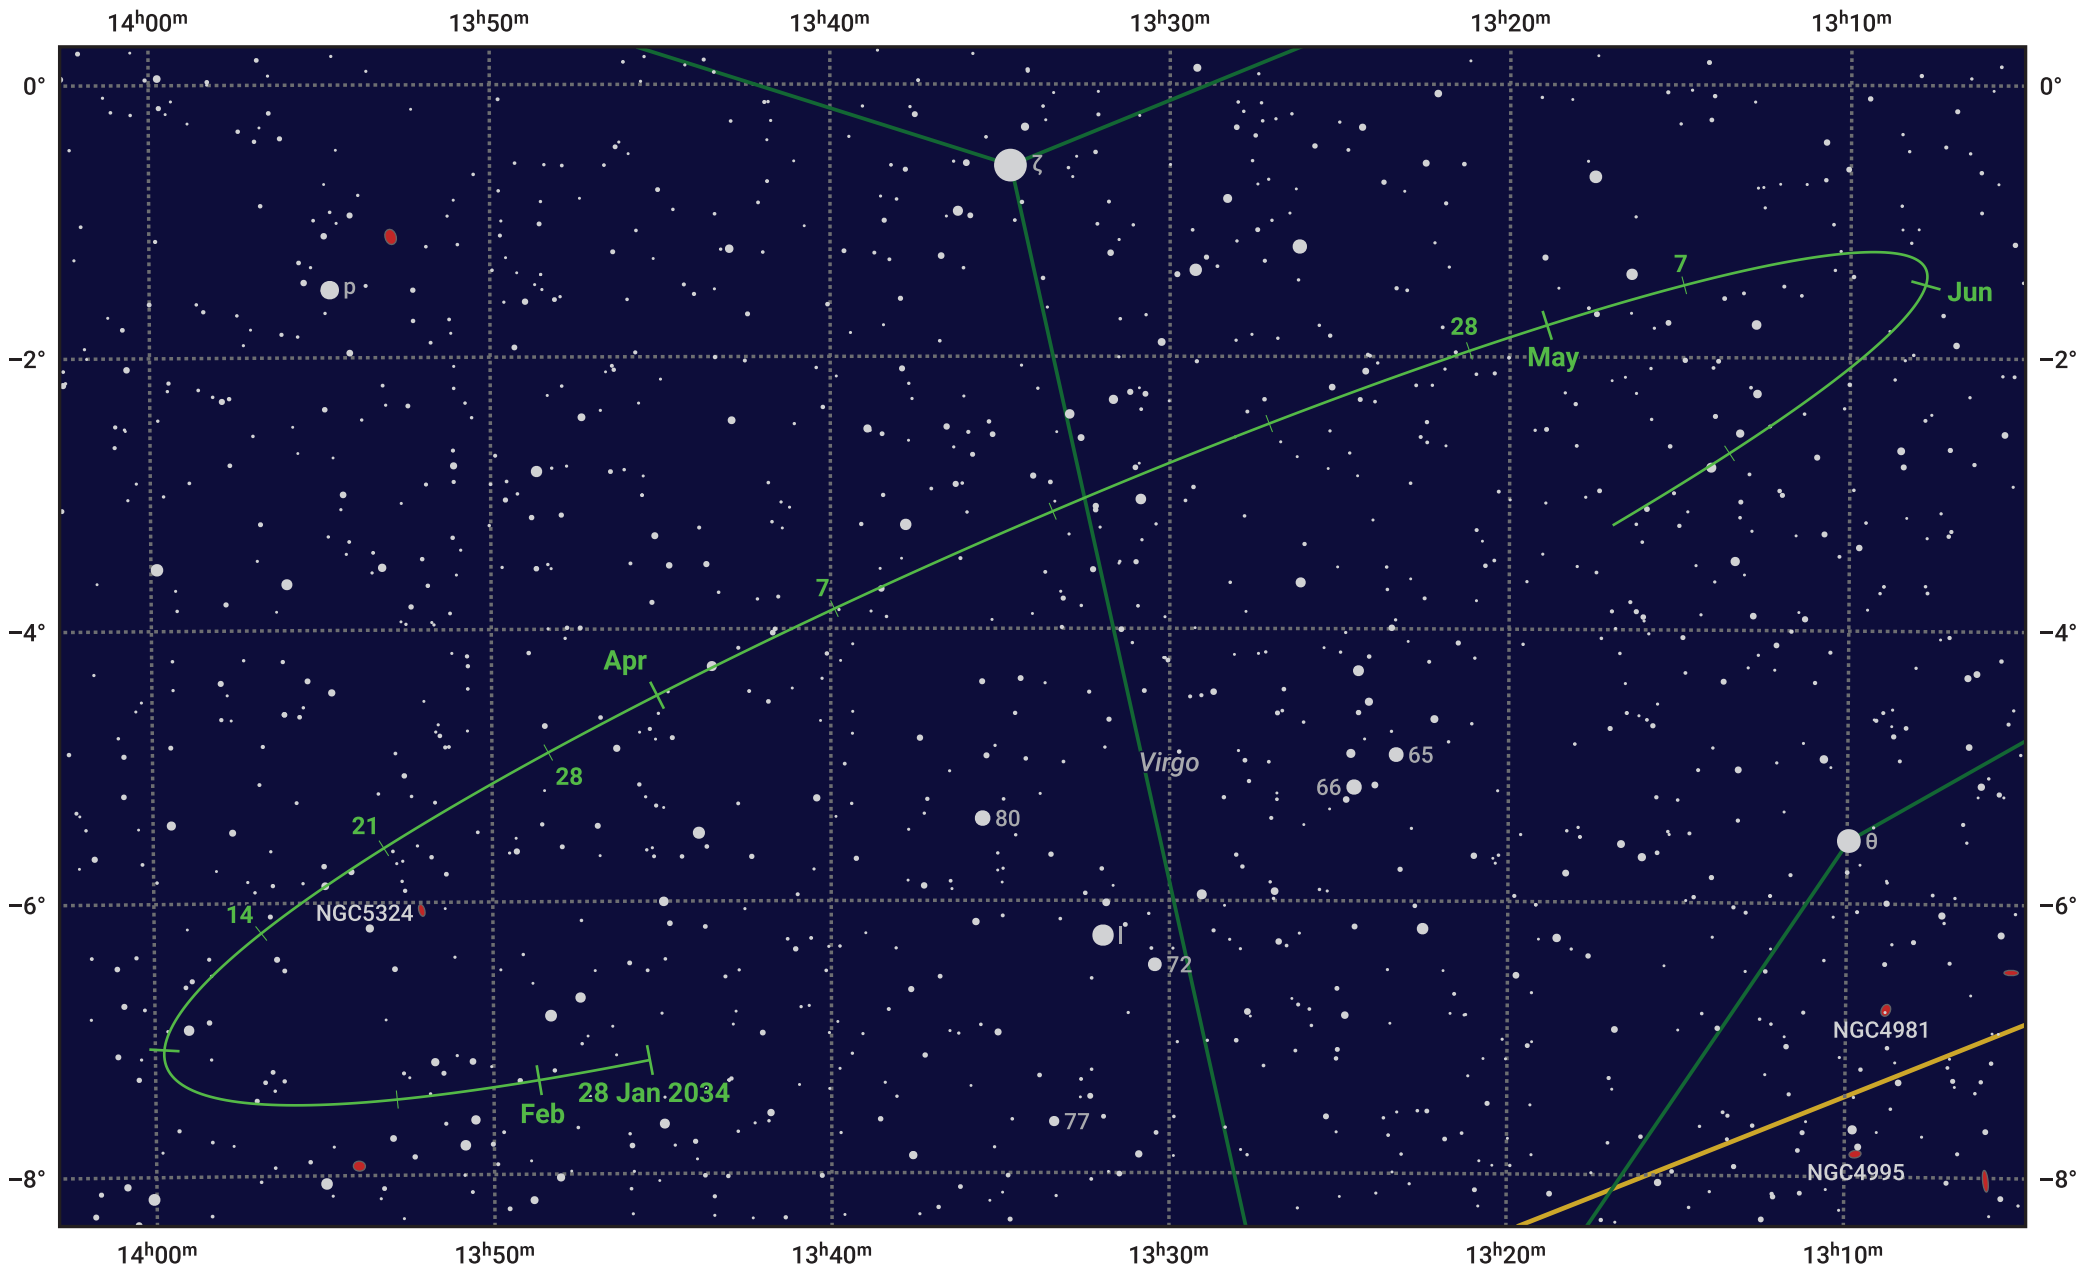

# The path of Asteroid 44 Nysa around opposition on 13 Apr 2034

© Dominic Ford 2011–2024. Date markers placed at midnight UTC. Downloaded from <https://in-the-sky.org>

Magnitude scale: 11.0 10.0 9.0 8.0 7.0 6.0 5.0 4.0 3.0

— Ecliptic Plane

Galaxy    Bright nebula    Open cluster    Globular cluster

Date	Mag	Phase
2034 Feb 1	10.9	95%
2034 Mar 1	10.4	97%
2034 Mar 23	9.9	99%
2034 Apr 1	9.7	100%
2034 May 1	10.0	99%
2034 Jun 1	10.8	97%
2034 Jun 7	11.0	97%